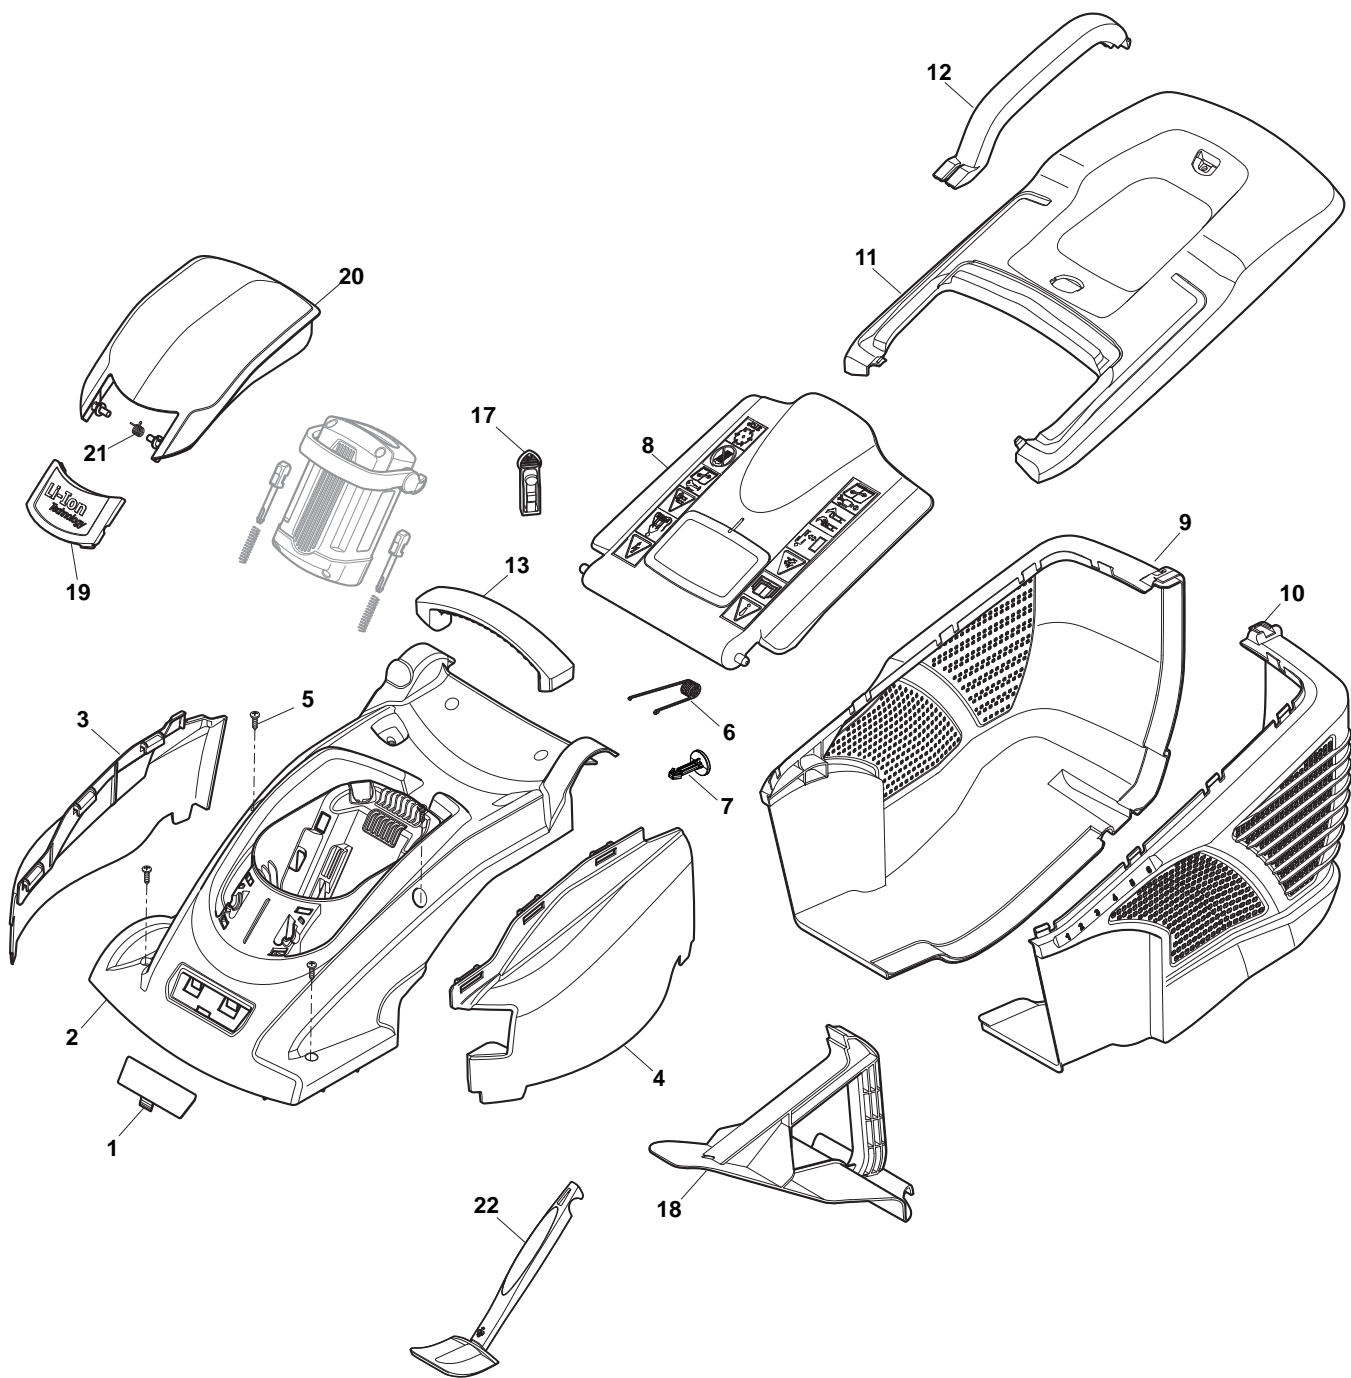

POS	PART. NO	Q.ty	DESCRIPTION	DESCRIZIONE	BESCHREIBUNG	DESCRIPTION	REMARKS
1	322055168/0	1	Frontal Plate	Piastra Frontale	Avant Plaquette	Front Plättchen	
2	322055164/0	1	Deck White	Chassis Bianco	Châssis Blanc	Gehäuse Weiß	
2	322055179/0	1	Deck Yellow	Chassis Giallo	Châssis Jaune	Gehäuse Gelb	
3	322109856/0	1	Side Cover, Grey	Copertura Laterare, Grigio	Couvre latéral Gris	Grau Seitentür	
3	322109865/0	1	Side Cover, Black	Copertura Laterare Nera	Couvre latéral Noir	Schwarz Seitentür	
4	322109854/0	1	Cover Height Adjusting, Grey	Copertura Reg. Altezza, Grigio	Capot Reglage Hauteur, Gris	Haube Höheverstellung, Grau	
4	322109866/0	1	Cover Height Adjusting, Black	Copertura Reg. Altezza, Nero	Capot Reglage Hauteur, Noir	Haube Höheverstellung, Schwarz	
5	112728714/0	10	Screw	Vite	Vis	Schraube	
6	122450470/0	1	Spring	Molla	Ressort	Feder	
7	322524356/0	1	Pin	Perno	Pivot	Bolzen	
8	322600242/0	1	Stone-Guard, Grey	Parasassi Grigio	Pare-Pierres, Gris	Prallblech, Grau	
8	322600288/0	1	Stone-Guard, Grey	Parasassi Grigio	Pare-Pierres, Gris	Prallblech, Grau	Stiga Grey
9	322486293/0	1	Grass-Box, R Lower Grey	Sacco, Parte Inf Dx Grigio	Sac, Partie Inferieure Droite Gris	Korb, R Unterteil Grau	
9	322486324/0	1	Grass-Box, R Lower Black	Sacco, Parte Inf Dx Nero	Sac, Partie Inferieure Droite Noir	Korb, R Unterteil Schwarz	
10	322486294/0	1	Grass-Box, L Lower Grey	Sacco, Parte Inf Sx Grigio	Sac, Partie Inferieure Gauche Gris	Korb, L Unterteil Grau	
10	322486325/0	1	Grass-Box, L Lower Black	Sacco, Parte Inf Sx Nero	Sac, Partie Inferieure Gauche Noir	Korb, L Unterteil Schwarz	
11	322486308/0	1	Grass-Box, Upper	Sacco, Parte Sup	Sac, Partie Superieure	Korb, Oberteil	White
11	322486309/0	1	Grass-Box, Upper	Sacco, Parte Sup	Sac, Partie Superieure	Korb, Oberteil	Red
11	322486323/0	1	Grass-Box, Upper	Sacco, Parte Sup	Sac, Partie Superieure	Korb, Oberteil	Yellow
11	322486329/0	1	Grass-Box, Upper	Sacco, Parte Sup	Sac, Partie Superieure	Korb, Oberteil	Grey
12	322393656/0	1	Handle, Grey	Maniglia, Grigio	Poignée, Gris	Griff, Grau	
12	322393666/0	1	Handle, Black	Maniglia, Nero	Poignée, Noir	Griff, Schwarz	
13	322393660/0	1	Handle, Grey	Maniglia, Grigio	Poignée, Gris	Griff, Grau	
17	322076570/1	1	Battery Safety Key	Chiave Sicurezza Batteria	Battery Safety Key	Battery Safety Key	
18	322140242/0	1	Mulching Plug	Tappo Mulching	Bouchon Mulching	Gummistopfen Mulching	
19	322545222/0	1	Plate	Piastrina	Plaquette	Plättchen	
20	322055165/0	1	Cover	Capottina	Capot	Haube	
21	122450473/0	1	Spring	Molla	Ressort	Feder	
22	113300215/0	1	Scraper	Scraper	Scraper	Scraper