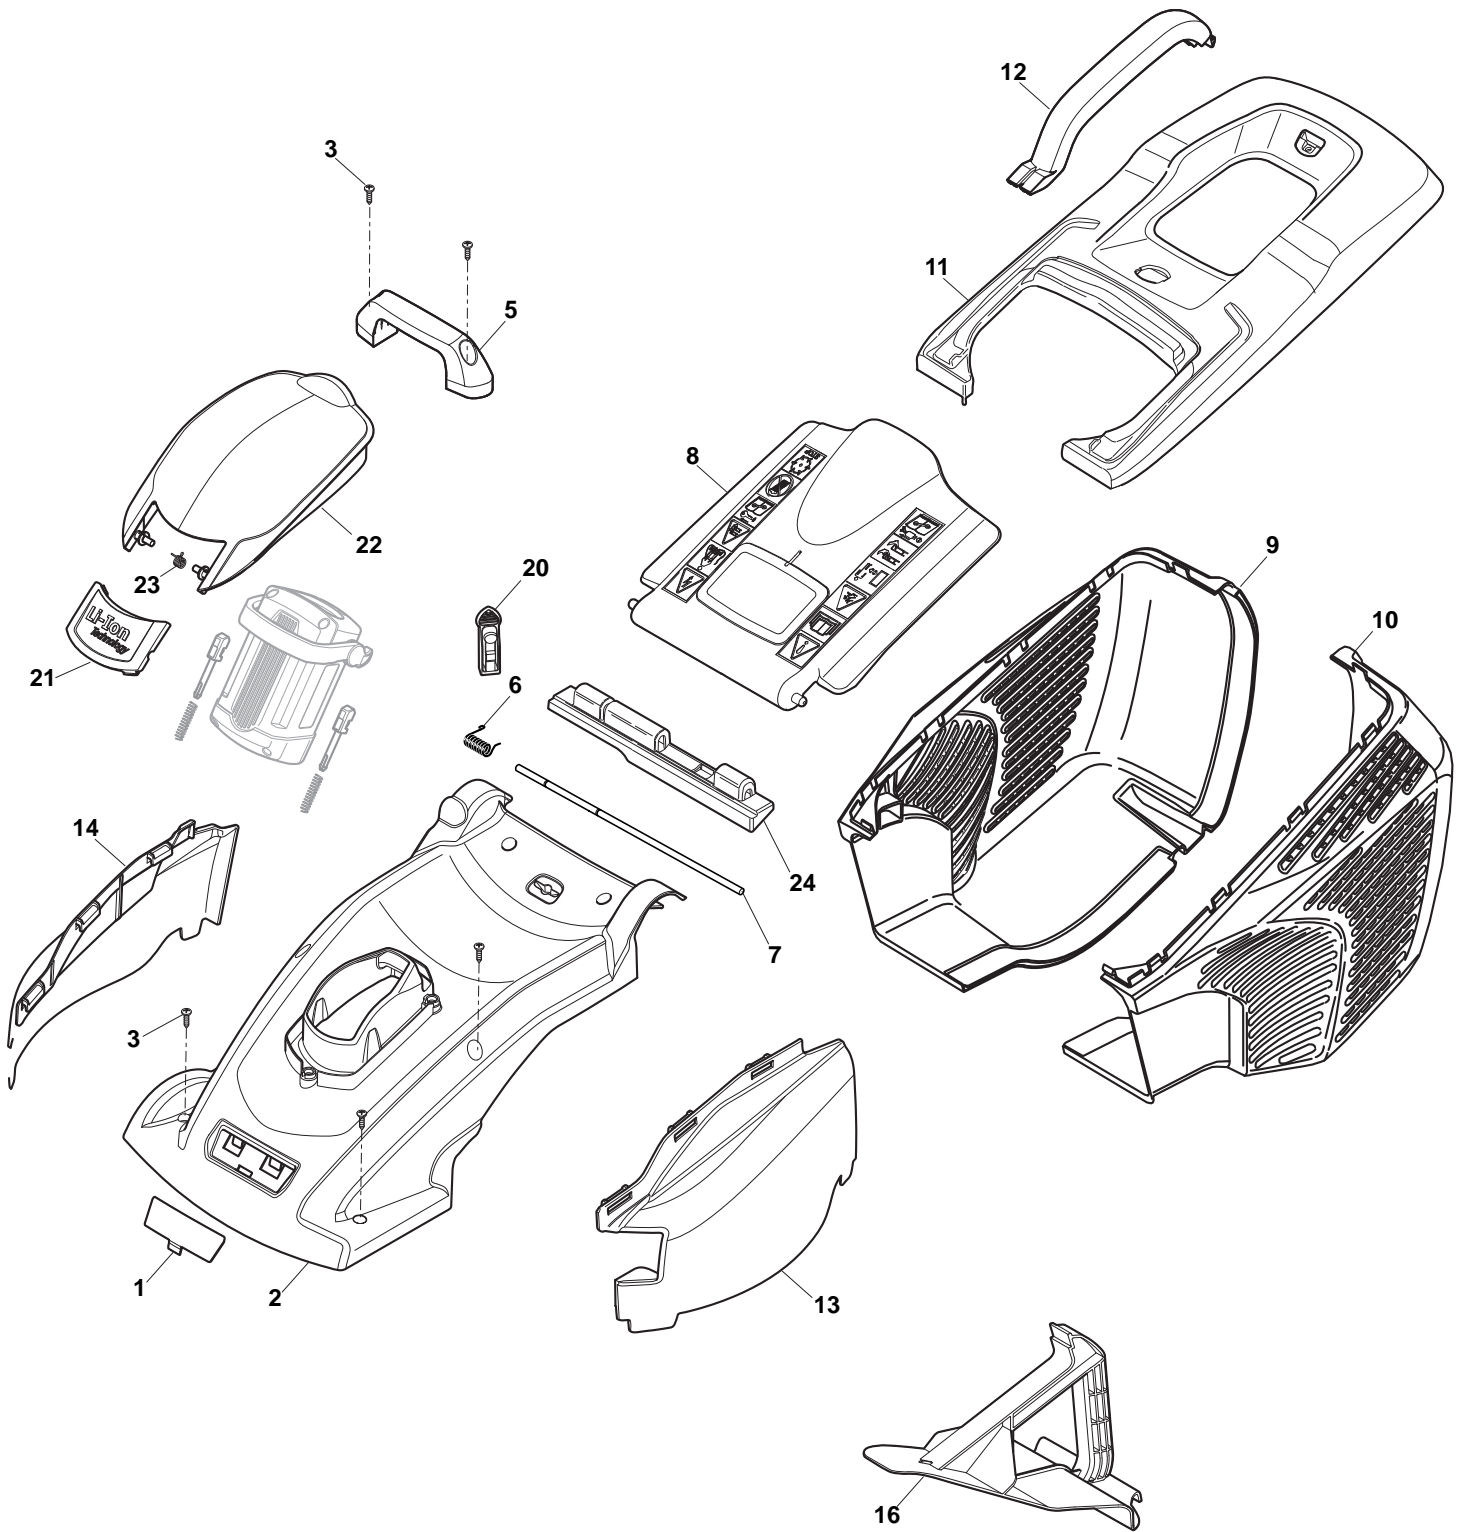

POS	PART. NO	Q.ty	DESCRIPTION	DESCRIZIONE	BESCHREIBUNG	DESCRIPTION	REMARKS
1	322055168/0	1	Frontal Plate	Piastra Frontale	Avant Plaquette	Front Plättchen	
2	322055198/0	1	Deck Red	Chassis Rosso	Châssis Rouge	Gehäuse Rot	
2	322055200/0	1	Deck White	Chassis Bianco	Châssis Blanc	Gehäuse Weiß	
3	112728714/0	10	Screw	Vite	Vis	Schraube	
5	322393660/0	1	Handle	Maniglia	Poignée	Griff	
6	122450250/0	1	Spring	Molla	Ressort	Feder	
7	122512603/0	1	Pin	Perno	Goupille	Stift	
8	322600265/0	1	Stone-Guard	Parasassi	Pare-Pierres	Prallblech	
9	322486362/0	1	Grass-Box, R Lower	Sacco, Parte Inf Dx	Sac, Partie Inferieure D	Korb, R Unterteil	
10	322486361/0	1	Grass-Box, L Lower	Sacco, Parte Inf Sx	Sac, Partie Inferieure G	Korb, L Unterteil	
11	322486360/0	1	Grass-Box, Upper	Sacco, Parte Superiore	Sac, Partie Superieure	Korb, Oberteil	
11	322486354/0	1	Grass-Box, Upper	Sacco, Parte Superiore	Sac, Partie Superieure	Korb, Oberteil	
12	322393656/0	1	Handle	Maniglia	Poignée	Griff	
13	322109875/0	1	Right Side Cover	Copertura Laterale Destra	Capot latéral droit	Rechte Seitentür	
14	322109853/0	1	Left Side Cover	Copertura Laterale Sinistra	Capot latéral gauche	Linke Seitentür	
16	322140241/0	1	Mulching Plug	Tappo Mulching	Bouchon Mulching	Gummistopfen Mulching	
20	322076570/1	1	Battery Safety Key	Chiave Sicurezza Batteria	Battery Safety Key	Battery Safety Key	
21	322545222/0	1	Battery door fix plate	Piastrina	Battery door fix plate	Battery door fix plate	
22	322055165/0	1	Cover	Capottina	Capot	Haube	
23	122450473/0	1	Spring	Molla	Ressort	Feder	
24	322600271/0	1	Stone Guard Support	Supporto Parasassi	Para-Pierres Support	Prallblech Halter