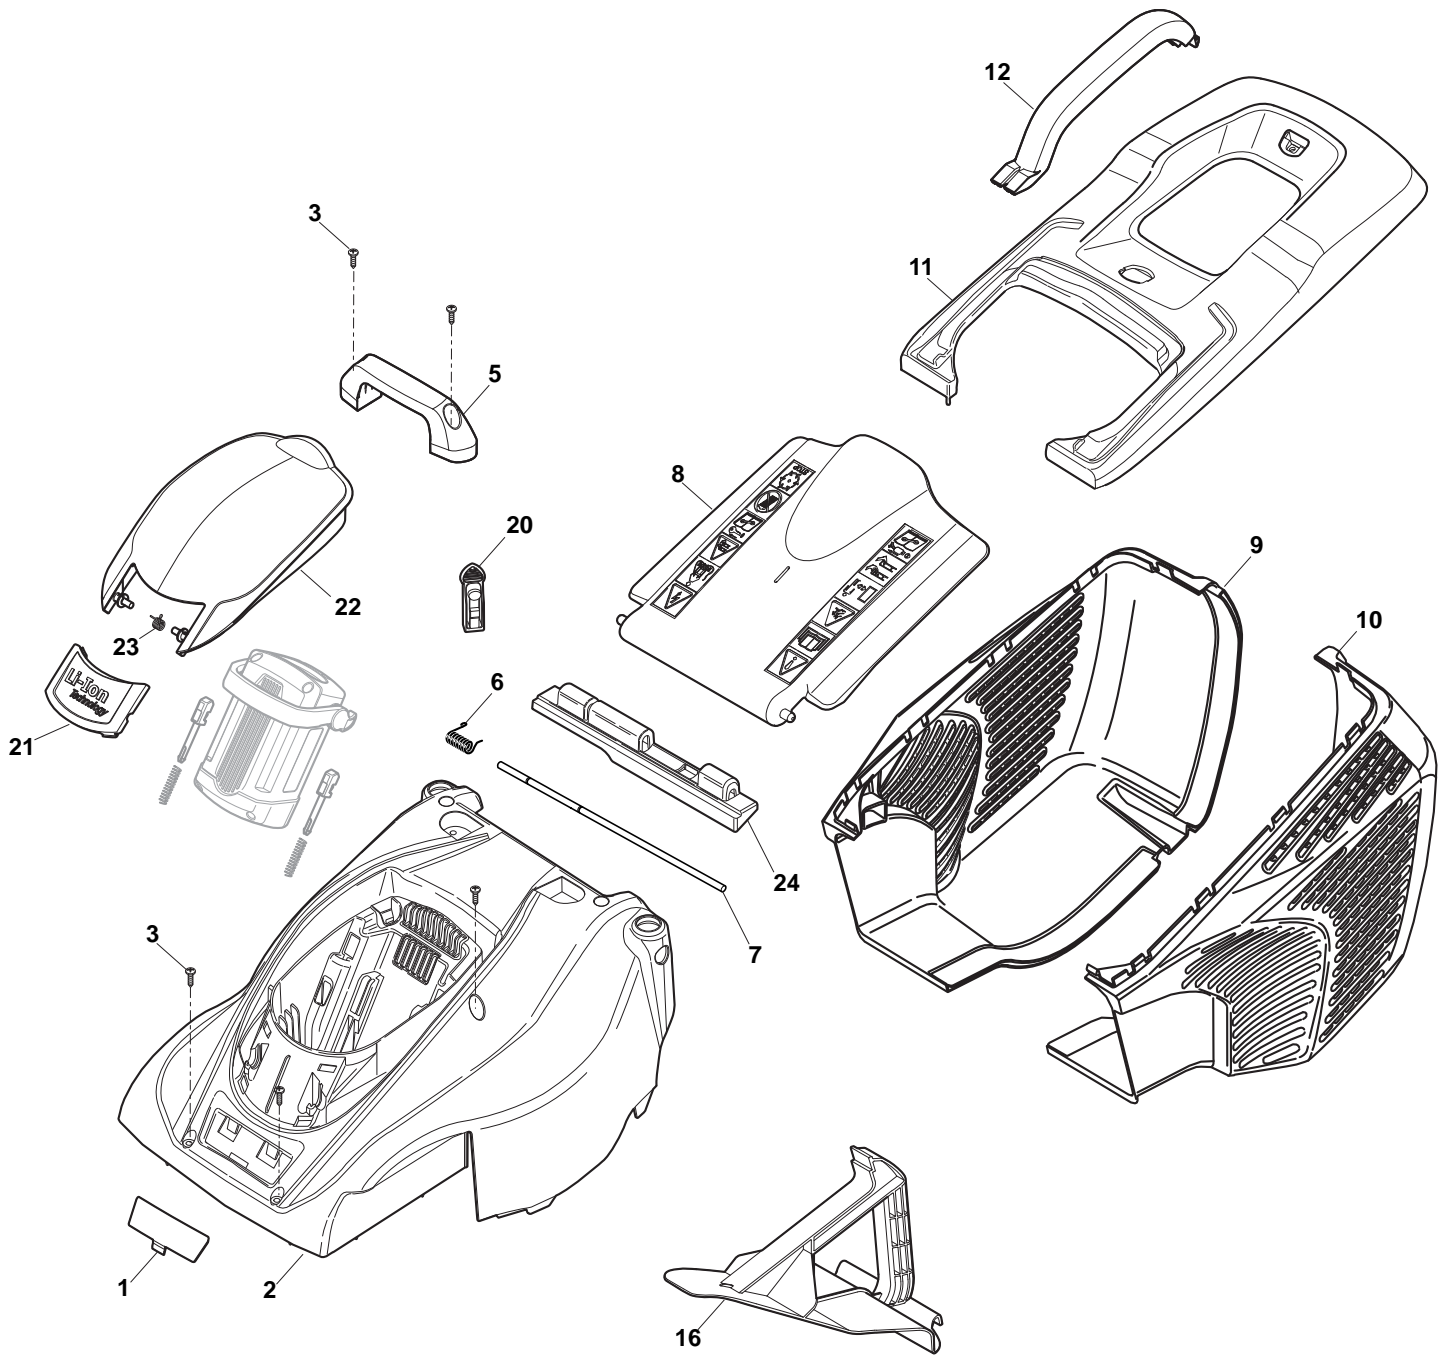

POS	PART. NO	Q.ty	DESCRIPTION	DESCRIZIONE	BESCHREIBUNG	DESCRIPTION	REMARKS
1	322055168/0	1	Frontal Plate	Piastra Frontale	Avant Plaquette	Front Plättchen	
2	322055198/0	1	Deck Red	Chassis Rosso	Châssis Rouge	Gehäuse Rot	
2	322055223/0	1	Deck Yellow	Chassis Giallo	Châssis Jaune	Gehäuse Rouge	
3	112728714/0	10	Screw	Vite	Vis	Schraube	
5	322393668/0	1	Handle	Maniglia	Poignée	Griff	
6	122450250/0	1	Spring	Molla	Ressort	Feder	
7	122512603/0	1	Pin	Perno	Goupille	Stift	
8	322600234/0	1	Stone-Guard	Parasassi	Pare-Pierres	Prallblech	
8	322600270/0	1	Stone-Guard	Parasassi	Pare-Pierres	Prallblech	
9	322486362/0	1	Grass-Box, R Lower	Sacco, Parte Inf Dx	Sac, Partie Inferieure D	Korb, R Unterteil	
10	322486361/0	1	Grass-Box, L Lower	Sacco, Parte Inf Sx	Sac, Partie Inferieure G	Korb, L Unterteil	
11	322486354/0	1	Grass-Box, Upper	Sacco, Parte Superiore	Sac, Partie Superieure	Korb, Oberteil	
11	322486360/0	1	Grass-Box, Upper	Sacco, Parte Superiore	Sac, Partie Superieure	Korb, Oberteil	
12	322393656/0	1	Handle	Maniglia	Poignée	Griff	
16	322140241/0	1	Mulching Plug	Tappo Mulching	Bouchon Mulching	Gummistopfen Mulching	
20	322076570/1	1	Battery Safety Key	Chiave Sicurezza Batteria	Battery Safety Key	Battery Safety Key	
21	322545222/0	1	Battery door fix plate	Piastrina	Battery door fix plate	Battery door fix plate	
22	322055167/0	1	Cover	Capottina	Capot	Haube	
23	122450473/0	1	Spring	Molla	Ressort	Feder	
24	322600271/0	1	Stone Guard Support	Supporto Parasassi	Para-Pierres Support	Prallblech Halter