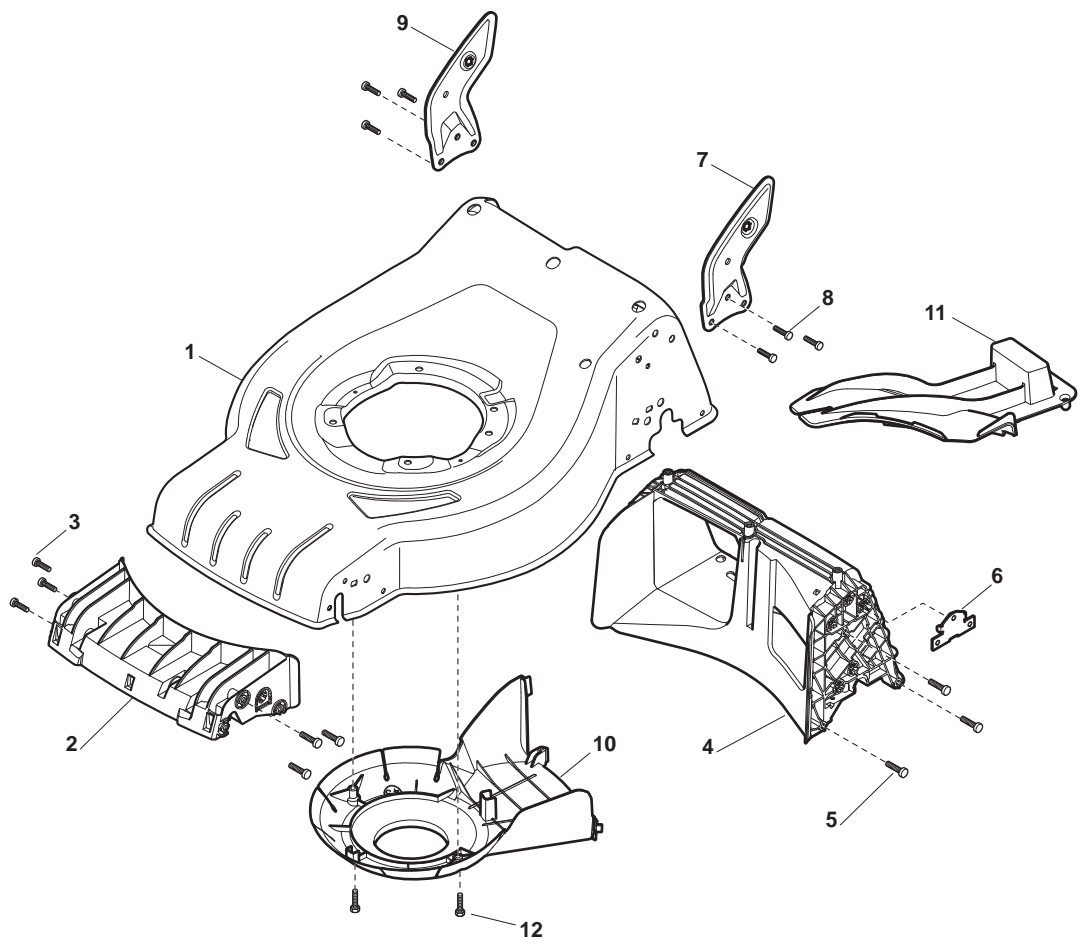

Deck - CR

POS	PART. NO	Q.ty	DESCRIPTION	DESCRIZIONE	DESCRIPTION	BESCHREIBUNG	REMARKS
1	381004728/0	1	Deck Grey	Chassis Grigio	Châssis Gris	Gehäuse Grau	
2	322108300/0	1	Front Conveyor Assy	Convogl. Anteriore	Ens. Convoyeur Avant	Hinterleitblechvorder	
3	112728699/0	6	Screw	Vite	Vis	Schraube	
4	322108302/0	1	Rear Conveyor Assy	Convogl. Posteriore	Ens. Convoyeur Post.	Hinterleitblechsatz	
5	112728699/0	6	Screw	Vite	Vis	Schraube	
6	322545213/0	2	Plate	Piastrina	Plaquette	Plättchen	
7	381005139/0	1	Bracket, L	Staffa Sx	Etrier Gauche	Steigbügel, Linke	
8	112727801/0	6	Screw	Vite	Vis	Schraube	
9	381005137/0	1	Bracket, R	Staffa Dx	Etrier Droit	Steigbügel, Rechte	
10	322060241/0	1	Protection, Belt	Carter Cinghia	Protection Courroie	Schutz, Riemen	
11	322140240/0	1	Deflector	Deflettore	Deflecteur	Abweiser	
12	112728530/0	2	Screw	Vite	Vis	Schraube