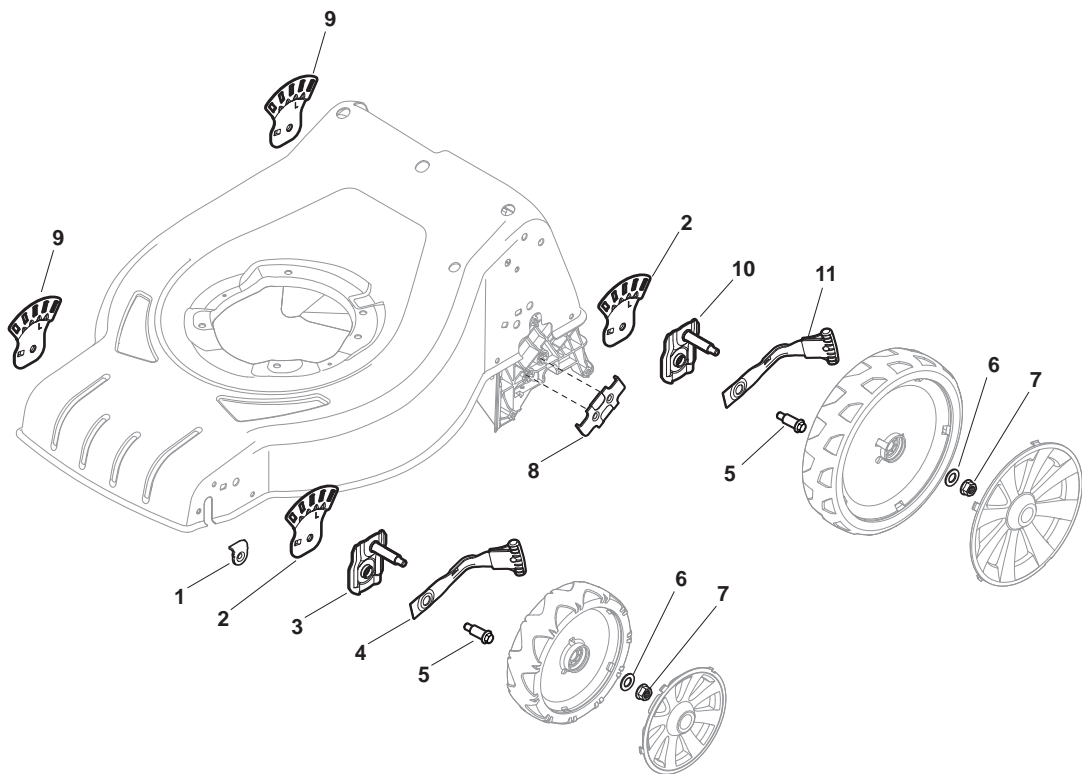

Deck And Height Adjusting

POS	PART. NO	Q.ty	DESCRIPTION	DESCRIZIONE	DESCRIPTION	BESCHREIBUNG	REMARKS
1	322545189/0	2	Plate	Piastrina	Plaquette	Plättchen	
2	322735597/1	2	Sector, Height Adjustment	Settore Regolazione Altezza	Secteur Reglage Hauteur	Sektor, Höheverstellung	
3	381005141/0	2	Support, Wheel	Supporto Ruota	Support Roue	Halter, Rad	
4	381003354/0	2	Lever, Height Adjustment	Leva Regolazione Altezza	Levier Reglage Hauteur	Hebel, Höheverstellung	
5	122519811/0	4	Pin	Perno	Pivot	Bolzen	
6	112521350/0	4	Washer	Rosetta	Rondelle	Scheibe	
7	112155000/0	4	Nut	Dado	Ecrou	Mutter	
8	322545211/0	2	Plate	Piastrina	Plaquette	Plättchen	
9	322735595/1	2	Sector, Height Adjustment	Settore Regolazione Altezza	Secteur Reglage Hauteur	Sektor, Höheverstellung	
10	381005143/0	2	Support, Wheel	Supporto Ruota	Support Roue	Halter, Rad	
11	381003357/0	2	Lever, Height Adjustment	Leva Regolazione Altezza	Levier Reglage Hauteur	Hebel, Höheverstellung