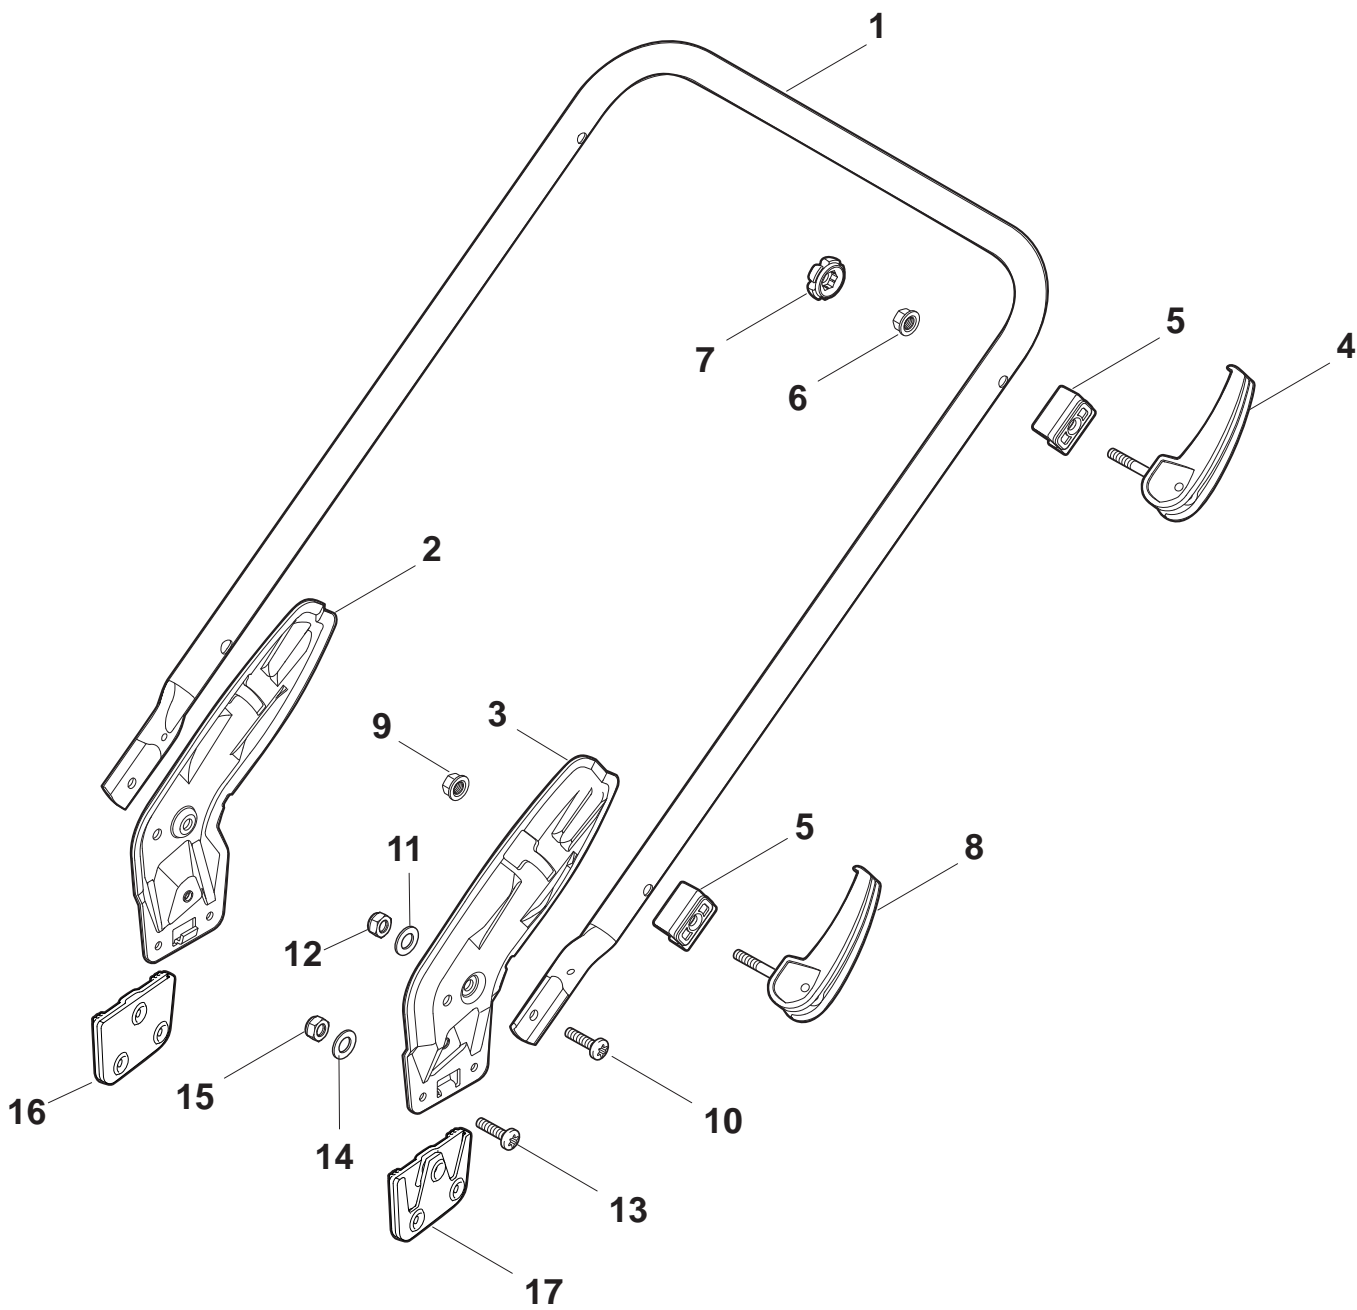

POS	PART. NO	Q.ty	DESCRIPTION	DESCRIZIONE	DESCRIPTION	BESCHREIBUNG	REMARKS
1	381006889/0	1	Handle, Lower Part	Parte Inf Maniglia	Poignée, Partie Inferieure	Griff, Unterteil	
2	381005125/0	1	Bracket, R	Staffa Dx	Etrier Droit	Steigbügel, Rechte	
3	381005127/0	1	Bracket, L	Staffa Sx	Etrier Gauche	Steigbügel, Linke	
4	381103350/0	2	Handle	Maniglia	Poignée	Griff	
5	322680016/0	4	Support	Supporto	Support	Halter	
6	122131750/0	2	Nut	Dado	Ecrou	Mutter	
7	322399835/0	2	Knob	Manopolina	Poignée	Griff	
8	381003254/0	2	Handle	Maniglia	Poignée	Griff	
9	112154220/0	2	Nut	Dado	Ecrou	Mutter	
10	112760605/0	2	Screw	Vite	Vis	Schraube	
11	112521350/0	2	Washer	Rosetta	Rondelle	Scheibe	
12	112155000/0	2	Nut	Dado	Ecrou	Mutter	
13	112727803/0	6	Screw	Vite	Vis	Schraube	
14	112523040/0	6	Washer	Rosetta	Rondelle	Scheibe	
15	112154510/0	6	Nut	Dado	Ecrou	Mutter	
16	322551580/0	1	Isolation Plate	Piastrina Isolamento	Plaquette De Isolement	Absonderung Platte	
17	322551581/0	1	Isolation Plate	Piastrina Isolamento	Plaquette De Isolement	Absonderung Platte