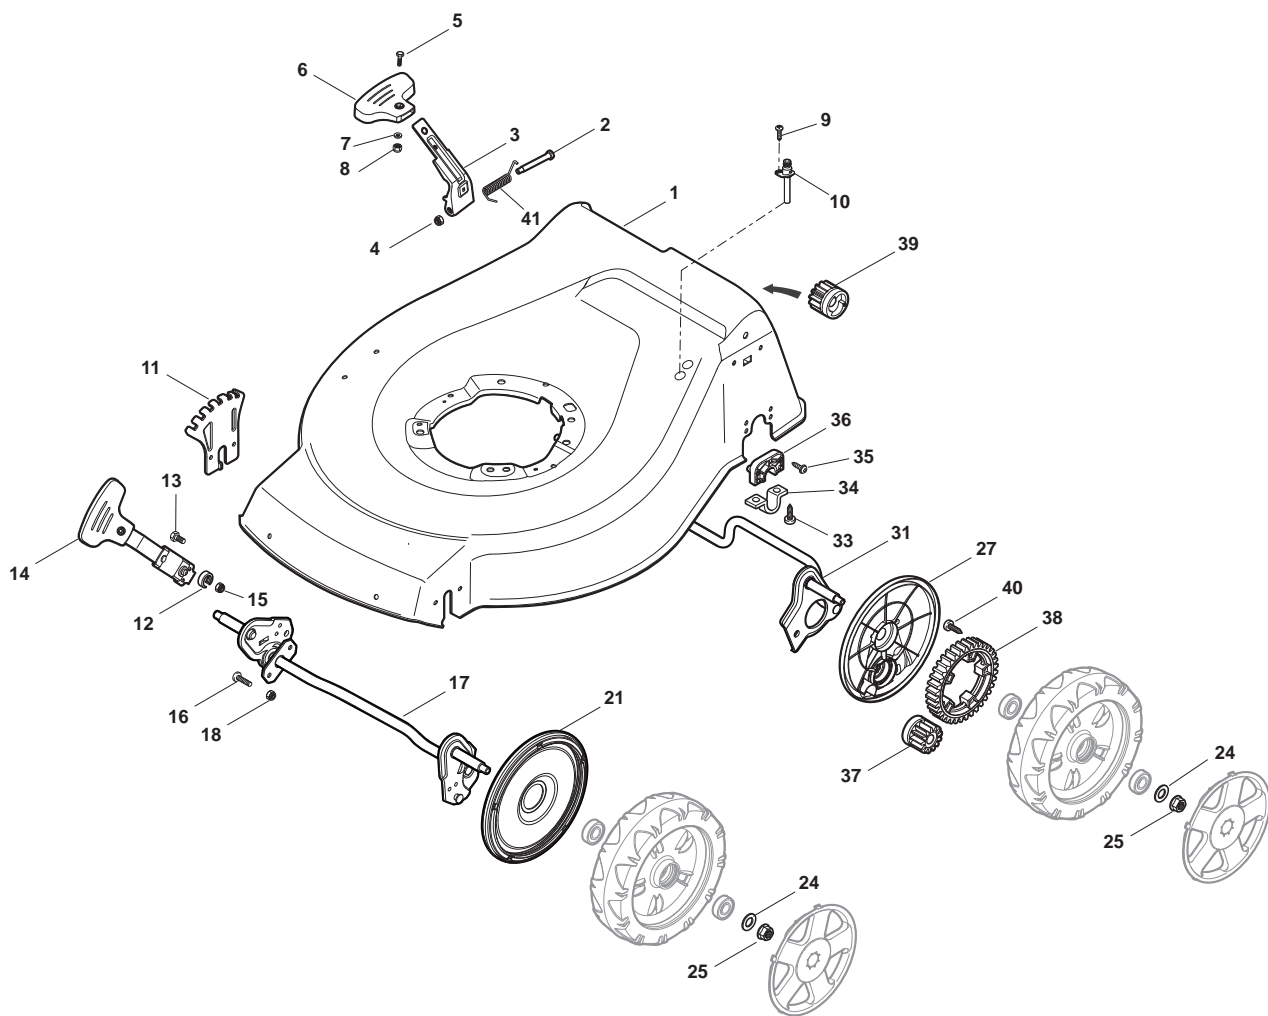

POS	PART. NO	Q.ty	DESCRIPTION	DESCRIZIONE	DESCRIPTION	BESCHREIBUNG	REMARKS
1	381004536/0	1	Deck Red	Chassis Rosso	Châssis Rouge	Gehäuse Rot	
1	381004538/0	1	Deck Red	Chassis Rosso	Châssis Rouge	Gehäuse Rot	Side Discharge
1	381004562/0	1	Deck Yellow	Chassis Giallo	Châssis Jaune	Gehäuse Gelb	
2	122534131/0	1	Pin	Perno	Pivot	Bolzen	
3	322322851/0	1	Lever, Height Adjustment	Leva Regolazione Altezza	Levier Reglage Hauteur	Hebel, Höneverstellung	
4	112154510/0	1	Nut	Dado	Ecrou	Mutter	
5	112788512/0	1	Screw	Vite	Vis	Schraube	
6	322394503/0	1	Knob	Manopolina	Poignée	Griff	
7	112521310/0	1	Washer	Rosetta	Rondelle	Scheibe	
8	112150000/0	1	Nut	Dado	Ecrou	Mutter	
9	112728450/0	1	Screw	Vite	Vis	Schraube	
10	322034002/0	1	Washing Connection	Attacco Acqua Lavaggio	Attaque Lavage	Waschenverbindung	
11	322735587/0	1	Sector, Height Adjustment	Settore Regolazione Altezza	Secteur Reglage Hauteur	Sektor, Höneverstellung	
12	122171002/0	2	Spacer	Distanziale	Entretoise	Distanzring	
13	112789000/0	2	Screw	Vite	Vis	Schraube	
14	381003351/0	1	Lever, Height Adjustment	Leva Regolazione Altezza	Levier Reglage Hauteur	Hebel, Höneverstellung	
15	112154330/0	2	Nut	Dado	Ecrou	Mutter	
16	112727803/0	4	Screw	Vite	Vis	Schraube	
17	381002881/1	1	Axle, Front Wheels	Asse Ruote Anteriori	Axe Roues Avant	Achse, Vorderrad	
18	112154510/0	4	Nut	Dado	Ecrou	Mutter	
21	322600145/0	2	Protection, Wheel	Protezione Ruote	Protection Roue	Schütz, Räder	
24	112521350/0	4	Washer	Rosetta	Rondelle	Scheibe	
25	112155000/0	4	Nut	Dado	Ecrou	Mutter	
27	322600207/0	2	Protection, Wheel	Protezione Ruote	Protection Roue	Schütz, Räder	
31	381302827/0	1	Axle, Rear Wheels	Asse Ruote Posteriore	Axe Roues Arriere	Achse, Hinterrad	
33	112728697/0	4	Screw	Vite	Vis	Schraube	
34	322545152/0	2	Plate	Piastrina	Plaquette	Plättchen	
35	112728697/0	4	Screw	Vite	Vis	Schraube	
36	322785304/1	2	Support	Supporto	Support	Halter	
37	122570120/1	1	Pinion L	Pignone Sx	Pignon G	Ritzel Linkes	
38	322120114/0	2	Ring Gear	Corona	Couronne	Kranz	
39	122570110/1	1	Pinion R	Pignone Dx	Pignon D	Ritzel Rechtes	
40	112728706/0	6	Screw	Vite	Vis	Schraube	
41	122446192/0	1	Spring	Molla	Ressort	Feder