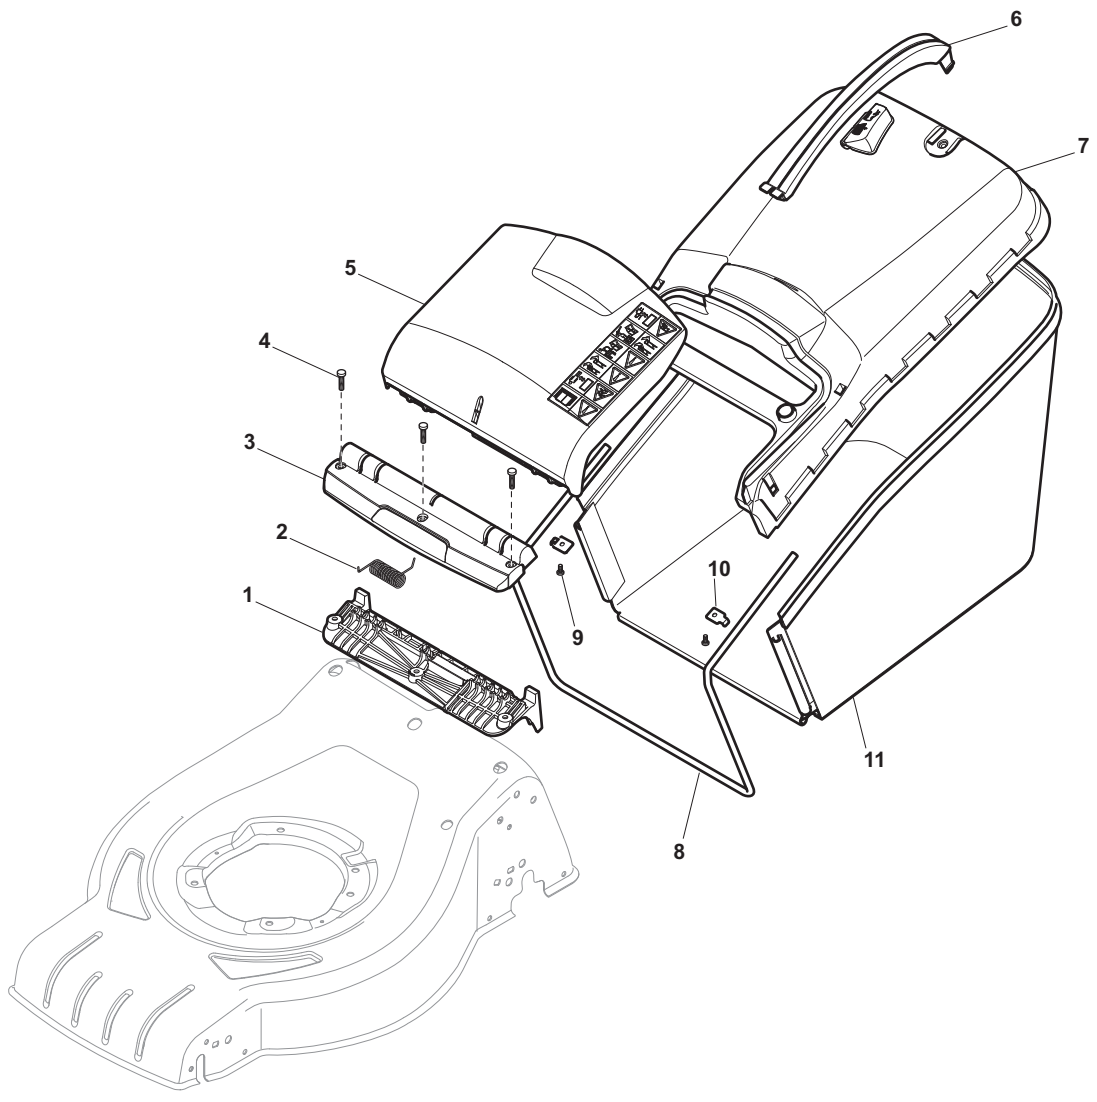

POS	PART. NO	Q.ty	DESCRIPTION	DESCRIZIONE	DESCRIPTION	BESCHREIBUNG	REMARKS
1	322785331/0	1	Support	Supporto	Support	Halter	
2	122450464/0	1	Spring	Molla	Ressort	Feder	
3	322109554/0	1	Cover, Black	Copertura, Nero	Couvre, Noir	Kappe, Schwarz	Black
3	322109556/0	1	Cover, Yellow	Capottina Gialla	Capot Jaune	Haube Gelb	Yellow
4	112728699/0	3	Screw	Vite	Vis	Schraube	
5	322600206/1	1	Stone-Guard Black	Parasassi Nero	Pare-Pierres	Prallblech	Black
5	322600214/1	1	Stone-Guard Yellow	Parasassi Giallo	Pare-Pierres, Jaune	Prallblech, Gelb	Yellow
6	322393644/0	1	Handle, Black	Maniglia, Nero	Poignee, Noir	Griff, Schwarz	Black
6	322393646/0	1	Handle, Yellow	Maniglia, Gialla	Poignee, Jaune	Griff, Gelb	Yellow
7	381486016/0A	1	Grass-Box, Upper Part Yellow	Sacco, Parte Superiore Giallo	Sac, Partie Superieure Jaune	Korb, Oberteil Gelb	Yellow
7	381486018/0	1	Grass-Box, Upper Part Black	Sacco, Parte Sup. Nero	Sac, Partie Sup. Noir	Korb, Oberteil, Schwarz	Black
8	122608561/0	1	Stiffening Lower	Rinforzo Inf	Réinforcement Inf	Verstärkung Untere	
9	112728692/0	2	Screw	Vite	Vis	Schraube	
10	322545159/0	2	Plate	Piastrina	Plaquette	Plättchen	
11	181002318/0	1	Box, Fabric	Sacco, Tela	Sac, Toile	Sack, Tuck