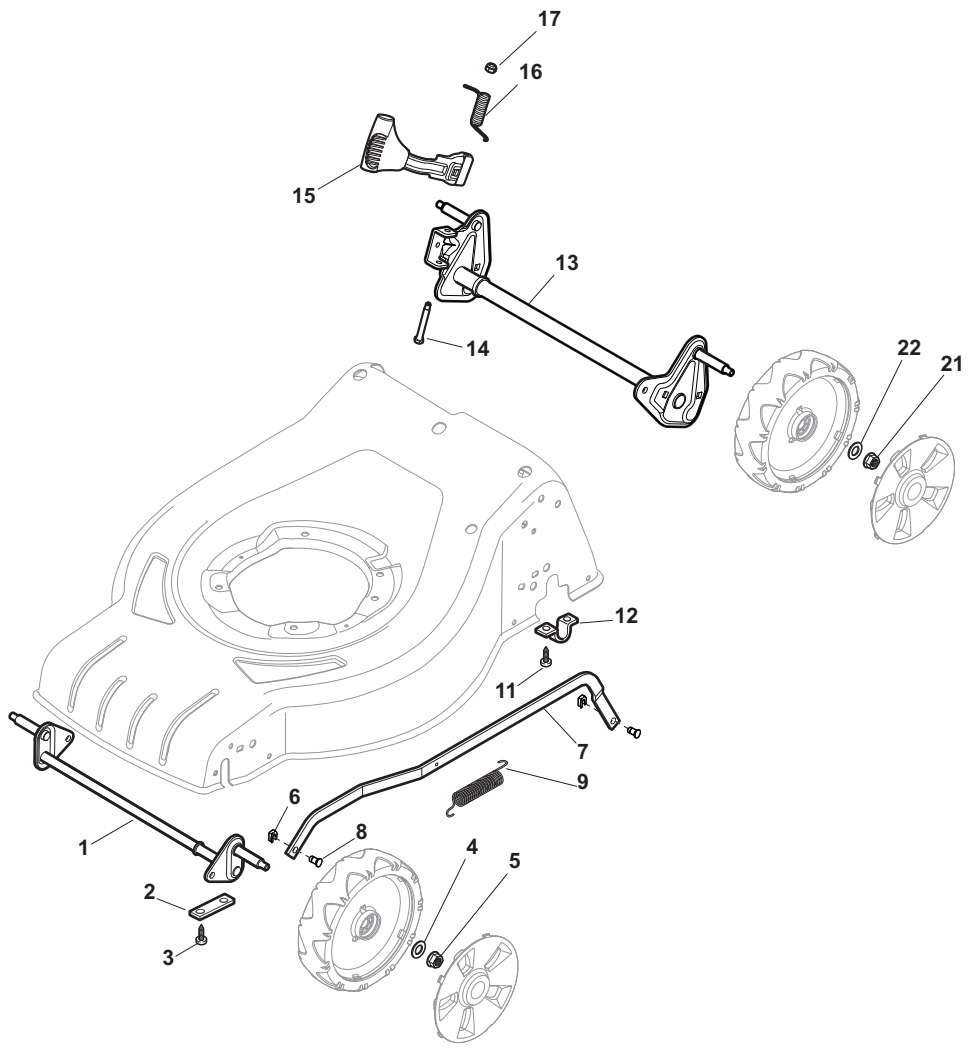

# ILLUSTRATED PARTS LIST

**CRL 480 - CRL 480 Q**

**CSL 480 - CSL 480 Q**

- Use GLOBAL GARDEN PRODUCT Genuine Spare Parts specified in the parts list for repair and/or replacement.
- The contents described in the parts list may change due to improvement.
- The drawings of the spare parts are only indicative and might not represent the part in question exactly.
- The indications "right" - "left" - "front" - "rear" refer to the position of the operator when using the machine.
- When placing orders of parts for repair and/or replacement, make sure that the illustrated parts list is the one applying to the machine's year of manufacture, as shown on the identification plate attached to the machine.

POS	PART. NO	Q.ty	DESCRIPTION	DESCRIZIONE	DESCRIPTION	BESCHREIBUNG	REMARKS
1	381302821/0	1	Axle, Front Wheels	Asse Ruote Anteriori	Axe Roues Avant	Achse, Vorderrad	
2	322545142/0	2	Plate	Piastrina	Plaquette	Plättchen	
3	112728698/0	4	Screw	Vite	Vis	Schraube	
4	112521350/0	2	Washer	Rosetta	Rondelle	Scheibe	
5	112155000/0	2	Nut	Dado	Ecrou	Mutter	
6	112436051/0	2	Plate	Piastrina	Plaquette	Plättchen	
7	322869671/0	1	Rod, Height Adjustment	Asta Comando Regol. Altezza	Tige Commande Reglage Hauteur	Stange, Höheverstellung	
8	122519820/0	2	Pin	Perno	Pivot	Bolzen	
9	122446193/0	1	Spring	Molla	Ressort	Feder	
11	112728698/0	4	Screw	Vite	Vis	Schraube	
12	322545152/0	2	Plate	Piastrina	Plaquette	Plättchen	
13	381302843/0	1	Axle, Front Wheels	Asse Ruote Anteriori	Axe Roues Avant	Achse, Vorderrad	
14	122534131/0	1	Pin	Perno	Pivot	Bolzen	
15	381003357/0	1	Lever, Height Adjustment	Leva Regolazione Altezza	Levier Reglage Hauteur	Hebel, Höheverstellung	
16	122446192/0	1	Spring	Molla	Ressort	Feder	
17	112154510/0	1	Nut	Dado	Ecrou	Mutter	
21	112521350/0	2	Washer	Rosetta	Rondelle	Scheibe	
22	112155000/0	2	Nut	Dado	Ecrou	Mutter	