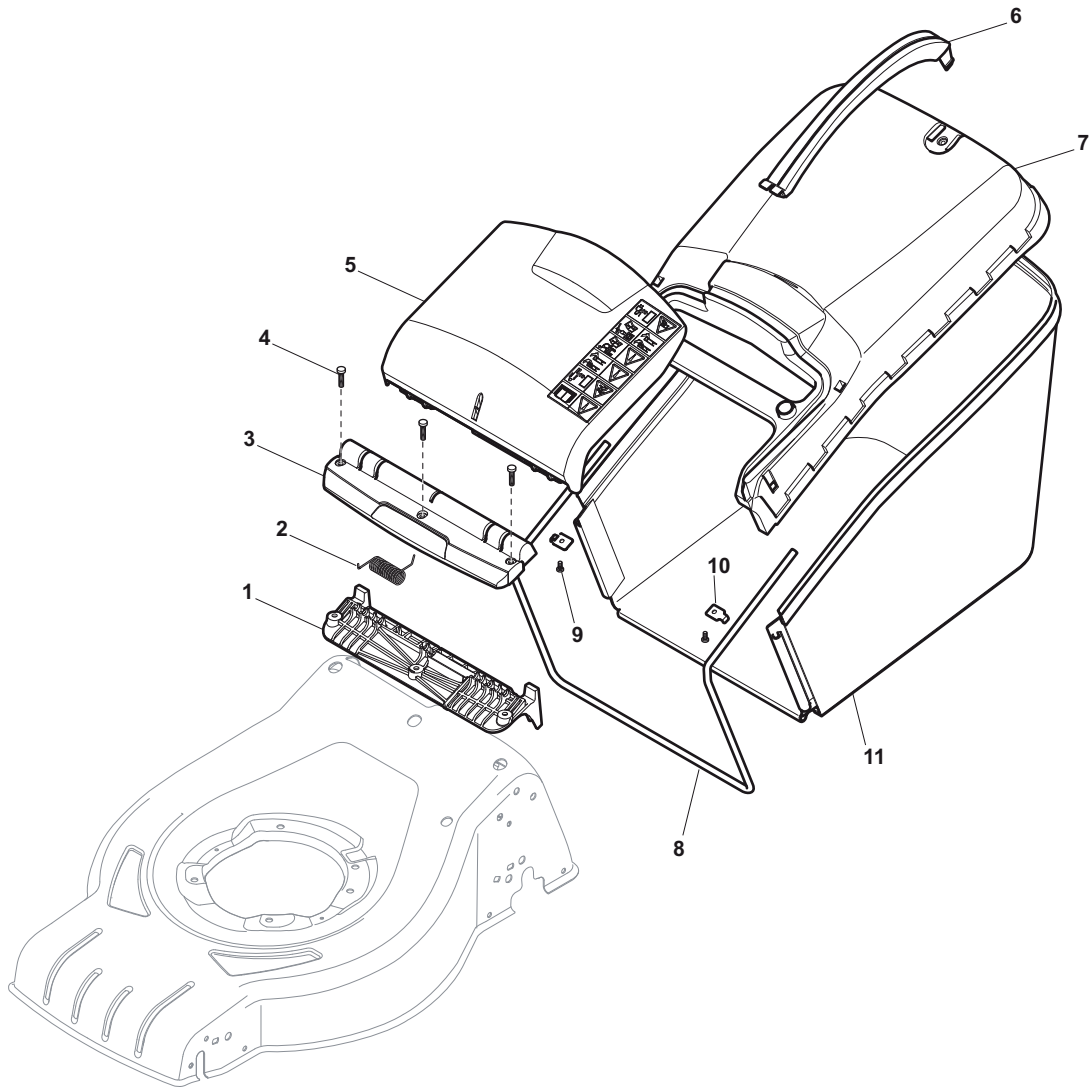

POS	PART. NO	Q.ty	DESCRIPTION	DESCRIZIONE	DESCRIPTION	BESCHREIBUNG	REMARKS
1	322785331/0	1	Support	Supporto	Support	Halter	
2	122450464/0	1	Spring	Molla	Ressort	Feder	
3	322109554/0	1	Cover, Black	Copertura, Nero	Couvre, Noir	Kappe, Schwarz	Black
3	322109556/0	1	Cover, Yellow	Capottina Gialla	Capot Jaune	Haube Gelb	Yellow
3	322109557/0	1	Cover, Grey	Capottina Grigio	Capot Gris	Haube Grau	Grey
4	112728699/0	3	Screw	Vite	Vis	Schraube	
5	322600206/1	1	Stone-Guard Black	Parasassi Nero	Pare-Pierres, Noir	Prallblech, Schwarz	Black
5	322600214/1	1	Stone-Guard Yellow	Parasassi Giallo	Pare-Pierres, Jaune	Prallblech, Gelb	Yellow
5	322600216/1	1	Stone-Guard Grey	Parasassi Grigio	Pare-Pierres, Gris	Prallblech, Grau	Grey
6	322393646/0	1	Handle, Yellow	Maniglia, Gialla	Poignee, Jaune	Griff, Gelb	Yellow
6	322393649/0	1	Handle, Grey	Maniglia Grigio	Poignée Gris	Griff, Grau	Grey
6	322393644/0	1	Handle, Black	Maniglia Nera	Poignée Noir	Griff Schwarz	Black
7	322486264/0	1	Grassbox Upper Part Yellow	Parte Sup.Sacco Giallo	Sac, Partie Superieure Jaune	Korb Oberteil Gelb	Yellow
7	322486270/0	1	Grassbox Upper Part, Grey	Parte Sup.Sacco, Grigio	Sac, Partie Superieure, Gris	Korb Oberteil, Grau	Grey
7	322486262/0	1	Grassbox Upper Part, Black	Parte Sup.Sacco Nero	Sac, Partie Superieure Noir	Korb Oberteil, Schwarz	Black
8	122608561/0	1	Stiffening Lower	Rinforzo Inf	Réinforcement Inf	Verstärkung Untere	
9	112728692/0	2	Screw	Vite	Vis	Schraube	
10	322545159/0	2	Plate	Piastrina	Plaque	Plättchen	
11	181002318/0	1	Box, Fabric	Sacco, Tela	Sac, Toile	Sack, Tuck