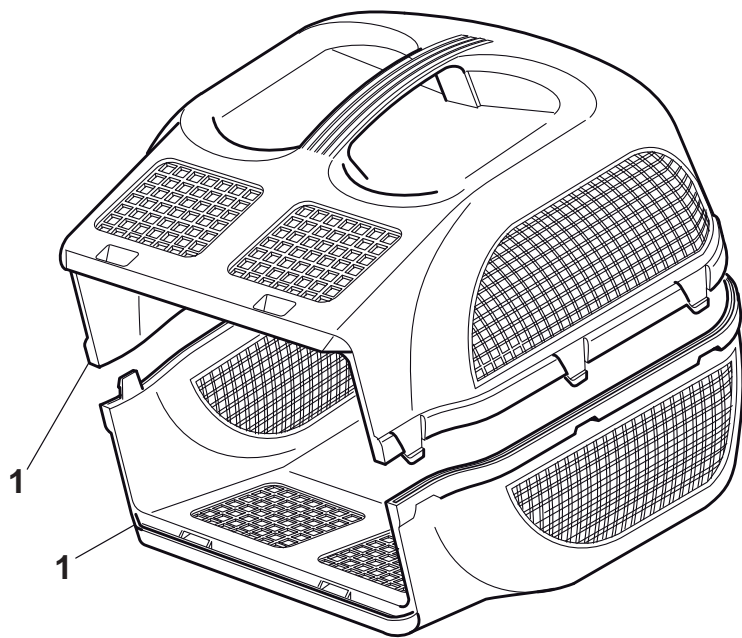

POS	PART. NO	Q.ty	DESCRIPTION	DESCRIZIONE	DESCRIPTION	BESCHREIBUNG	REMARKS
3	181006414/1	1	Chassis Box	Telaio Sacco	Châssis Bac	Rahmen Sack	
4	181002103/0	1	Box, Fabric	Sacco, Tela	Sac, Toile	Sack, Tuck