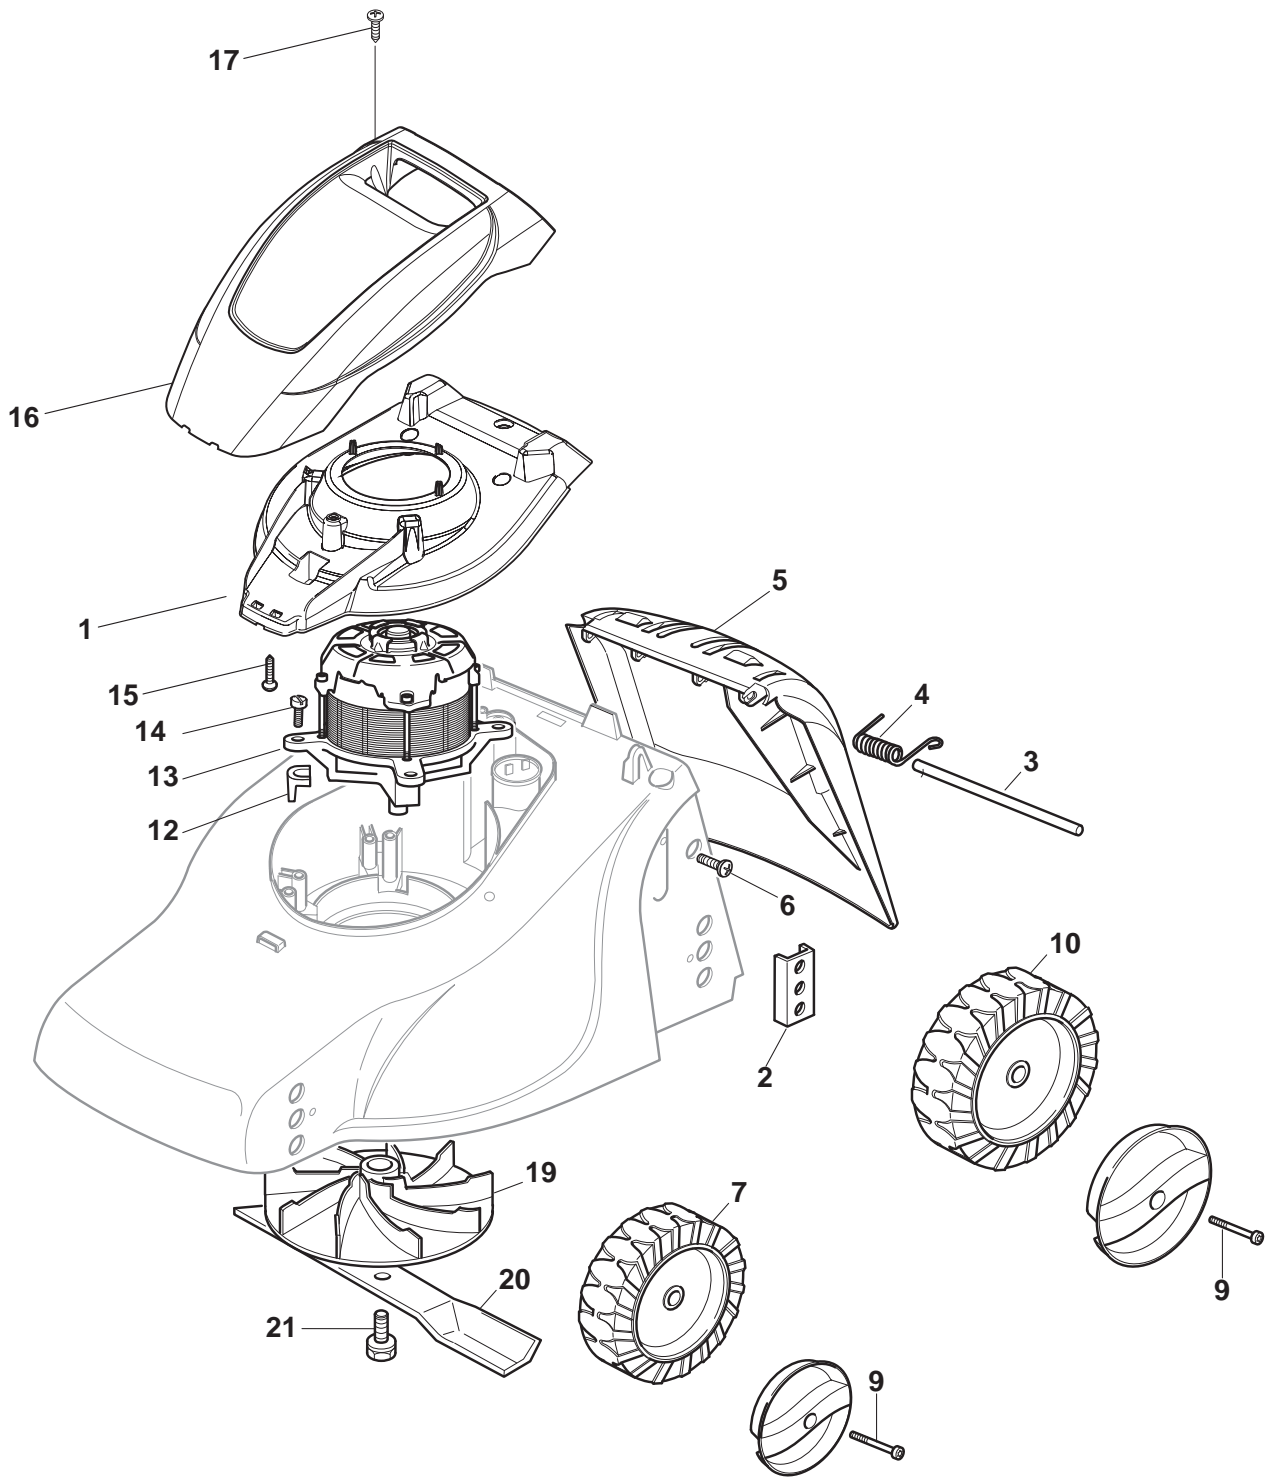

ILLUSTRATED PARTS LIST

C 350

- Use GLOBAL GARDEN PRODUCT Genuine Spare Parts specified in the parts list for repair and/or replacement.
- The contents described in the parts list may change due to improvement.
- The drawings of the spare parts are only indicative and might not represent the part in question exactly.
- The indications "right" - "left" - "front" - "rear" refer to the position of the operator when using the machine.
- When placing orders of parts for repair and/or replacement, make sure that the illustrated parts list is the one applying to the machine's year of manufacture, as shown on the identification plate attached to the machine.

POS	PART. NO	Q.ty	DESCRIPTION	DESCRIZIONE	DESCRIPTION	BESCHREIBUNG	REMARKS
1	322055203/0	1	Support, Cover Black	Supporto Capottina Nero	Support Capot Noir	Halter, Haube Schwarz	
2	322785087/1	4	Support, Wheels	Supporto Ruote	Support Roue	Halter, Rad	
3	122512530/0	1	Pin	Perno	Pivot	Bolzen	
4	122450250/0	1	Spring	Molla	Ressort	Feder	
5	322600055/2	1	Stone-Guard	Parasassi	Pare-Pierres	Prallblech	
6	112728450/0	2	Screw	Vite	Vis	Schraube	
7	122686083/0	2	Wheel Ø 130	Ruota Ø 130	Roue Ø 130	Rad Ø 130	
9	122524337/0	4	Pin	Perno	Pivot	Bolzen	
10	122686085/0	2	Wheel Ø 160	Ruota Ø 160	Roue Ø 160	Rad Ø 160	
12	122167700/0	4	Spacer	Distanziale	Entretoise	Distanzring	
13	118563705/0	1	Motor SUMEC	Motore SUMEC	Moteur SUMEC	Motor SUMEC	1000W 230V/60HZ
14	112735410/0	4	Screw	Vite	Vis	Schraube	
15	112728450/0	2	Screw	Vite	Vis	Schraube	
16	322055206/0	1	Grey Cover	Capottina Grigio	Capot Gris	Haube Gelb	
17	112728535/0	3	Screw	Vite	Vis	Schraube	
19	322465602/1	1	Hub Fan	Mozzo Girante	Moyeu Ventilateur	Läufendenabe	
20	181004141/0	1	Blade Standard	Coltello Standard	Lame Standard	Messer Standard	
21	381004352/1	1	Screw	Vite	Vis	Schraube	