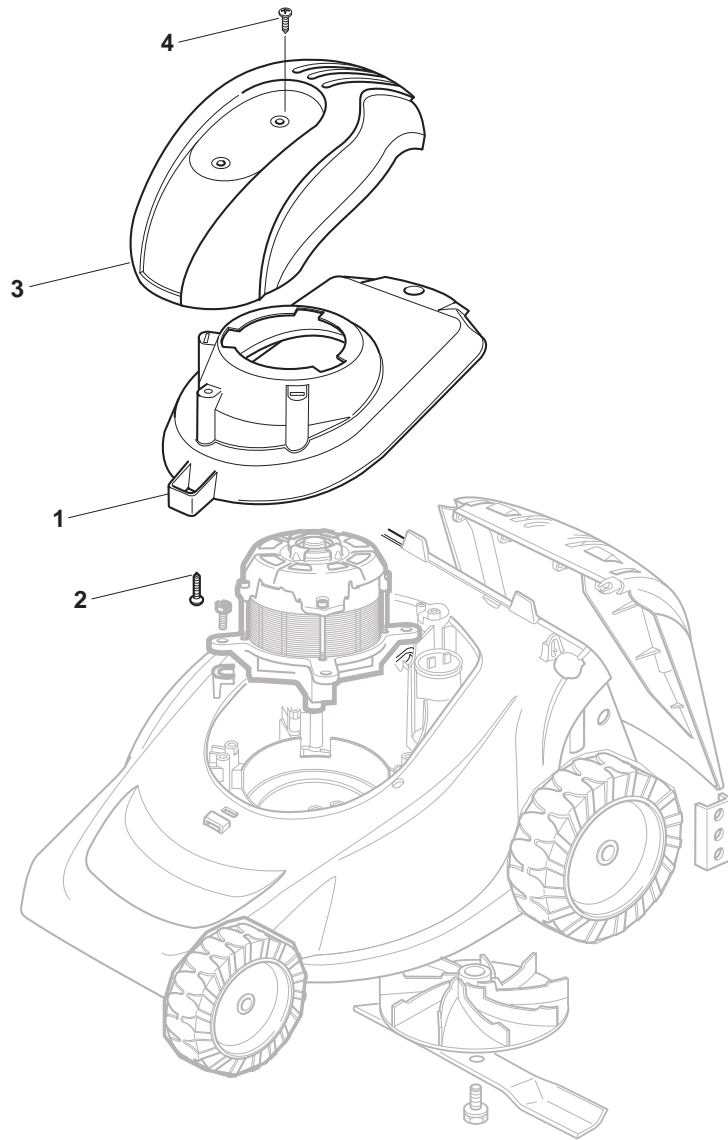

POS	PART. NO	Q.ty	DESCRIPTION	DESCRIZIONE	DESCRIPTION	BESCHREIBUNG	REMARKS
1	322055050/2	1	Support, Cover	Supporto Capottina	Support Capot	Halter, Haube	
2	112728450/0	1	Screw	Vite	Vis	Schraube	
3	122055049/1	1	Cover	Capottina	Capot	Haube	
4	112728535/0	1	Screw	Vite	Vis	Schraube