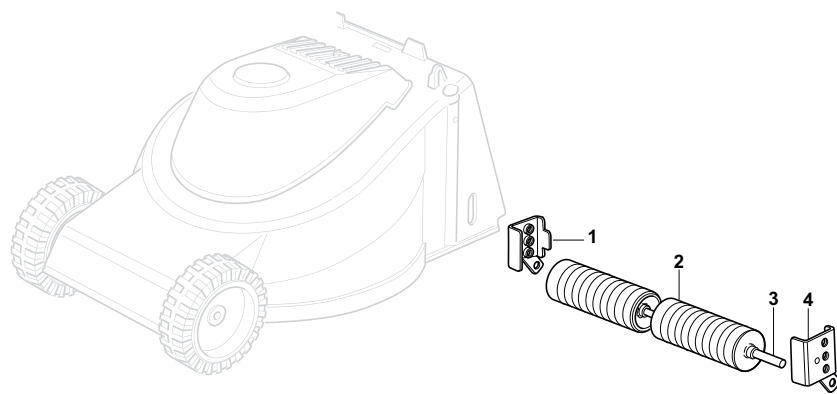

POS	PART. NO	Q.ty	DESCRIPTION	DESCRIZIONE	DESCRIPTION	BESCHREIBUNG	REMARKS
1	381005097/1	1	Support, R Wheel	Supporto Ruota Dx	Support Roue Droit	Halter, Rad R	
2	122670010/1	2	Roller	Roller	Roller	Roller	
3	122519807/0	1	Pin	Perno	Pivot	Bolzen	
4	381005099/1	1	Support, L Wheel	Supporto Ruota Sx	Support, G Roue	Halter, Rad Linker