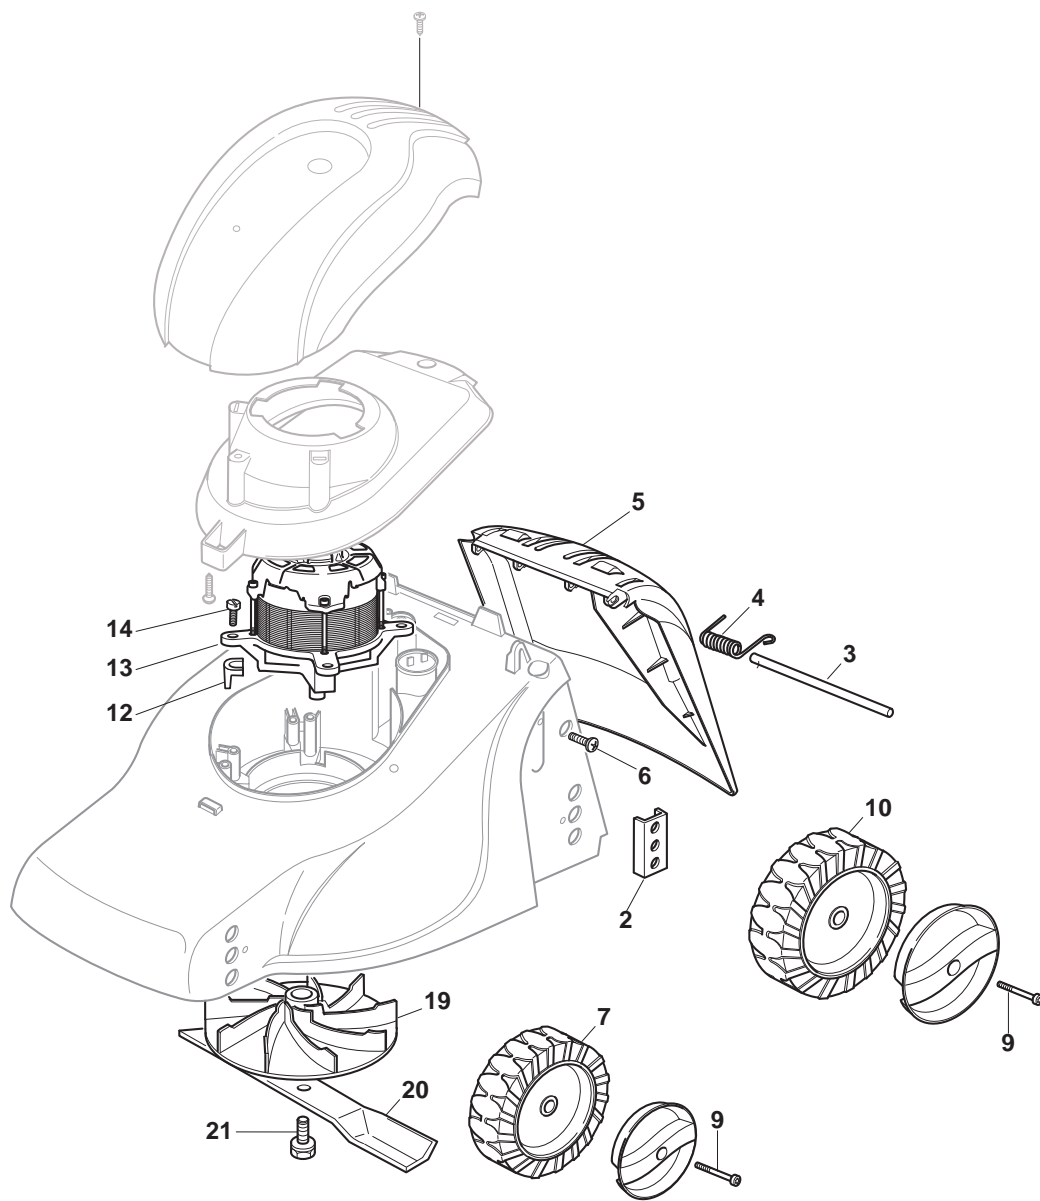

POS	PART. NO	Q.ty	DESCRIPTION	DESCRIZIONE	DESCRIPTION	BESCHREIBUNG	REMARKS
2	322785087/1	4	Support, Wheels	Supporto Ruote	Support Roue	Halter, Rad	
3	122512530/0	1	Pin	Perno	Pivot	Bolzen	
4	122450250/0	1	Spring	Molla	Ressort	Feder	
5	322600055/2	1	Stone-Guard	Parasassi	Pare-Pierres	Prallblech	
6	112728450/0	2	Screw	Vite	Vis	Schraube	
7	122686083/0	2	Wheel Ø 130	Ruota Ø 130	Roue Ø 130	Rad Ø 130	
9	122524337/0	4	Pin	Perno	Pivot	Bolzen	
10	122686085/0	2	Wheel Ø 160	Ruota Ø 160	Roue Ø 160	Rad Ø 160	
12	122167700/0	4	Spacer	Distanziale	Entretoise	Distanzring	
13	118563658/0	1	Motor	Motore	Moteur	Motor	1000W
13	118563657/0	1	Motor	Motore	Moteur	Motor	900W
13	118563659/0	1	Motor	Motore	Moteur	Motor	1100W
13	118563680/0	1	Motor	Motore	Moteur	Motor	1300W
13	118563679/0	1	Motor	Motore	Moteur	Motor	Only with SPARK Cover
14	112735410/0	4	Screw	Vite	Vis	Schraube	
19	322465602/1	1	Hub Fan	Mozzo Girante	Moyeu Ventilateur	Läufendenabe	
20	181004116/0	1	Blade Winged	Coltello Alettato	Lame Ailetée	Messer Flügel	
20	181004141/0	1	Blade Standard	Coltello Standard	Lame Standard	Messer Standard	
21	381004352/1	1	Screw	Vite	Vis	Schraube