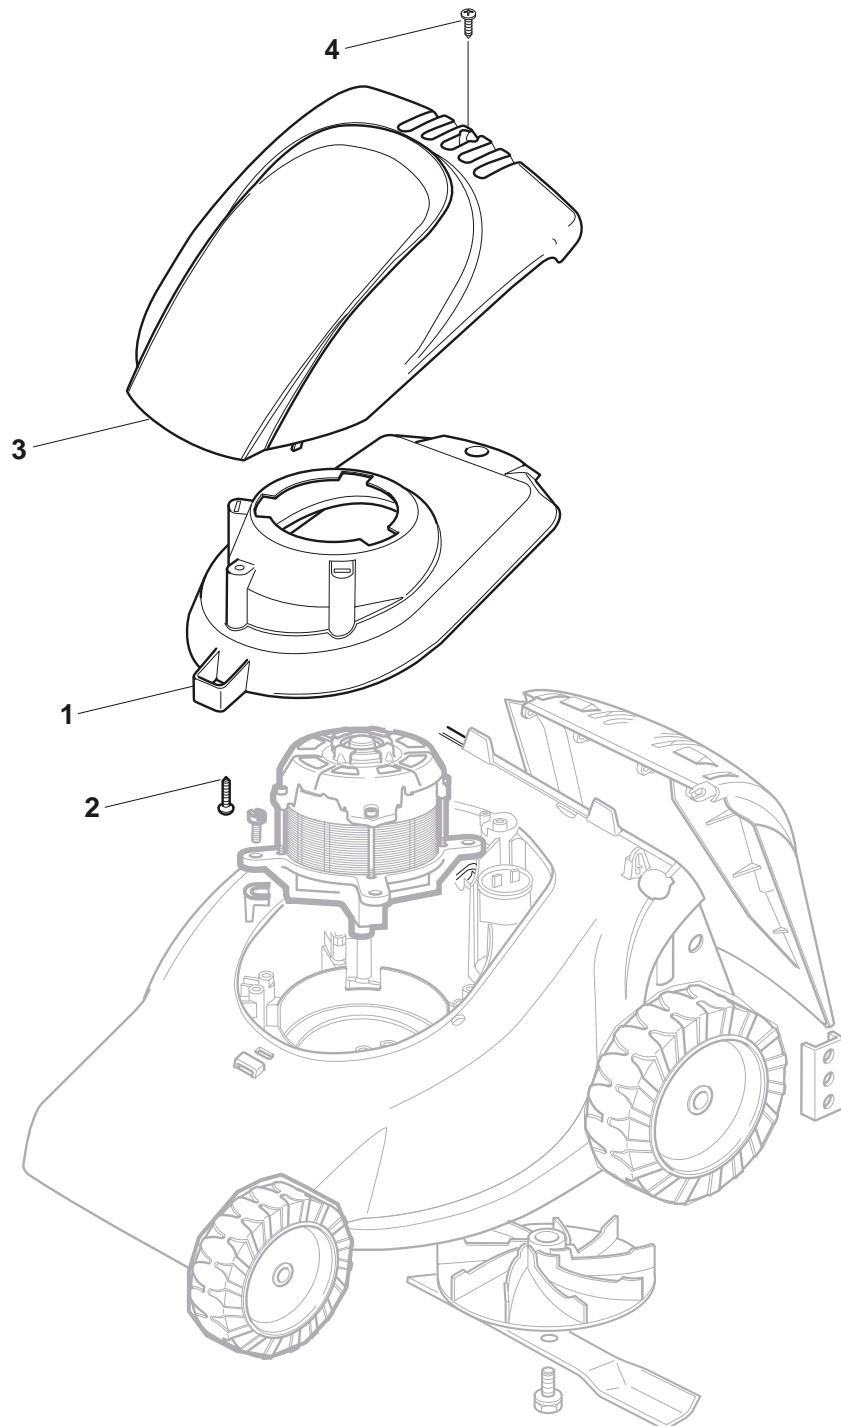

POS	PART. NO	Q.ty	DESCRIPTION	DESCRIZIONE	DESCRIPTION	BESCHREIBUNG	REMARKS
1	322055050/2	1	Support, Cover	Supporto Capottina	Support Capot	Halter, Haube	
2	112728450/0	1	Screw	Vite	Vis	Schraube	
3	122055064/1	1	Cover	Capottina	Capot	Haube	
4	112728535/0	1	Screw	Vite	Vis	Schraube