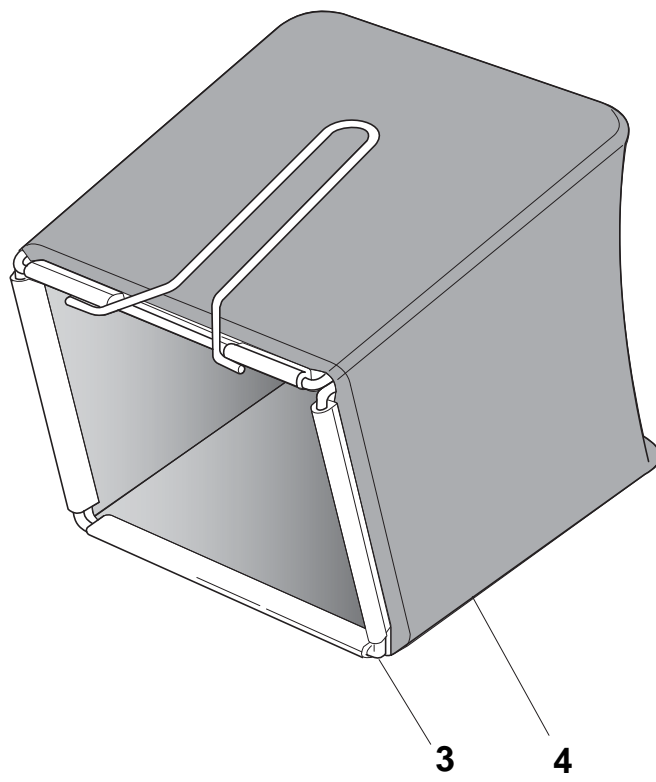

POS	PART. NO	Q.ty	DESCRIPTION	DESCRIZIONE	DESCRIPTION	BESCHREIBUNG	REMARKS
3	181006414/1	1	Chassis Box	Telaio Sacco	Châssis Bac	Rahmen Sack	
4	181002103/0	1	Box, Fabric	Sacco, Tela	Sac, Toile	Sack, Tuck