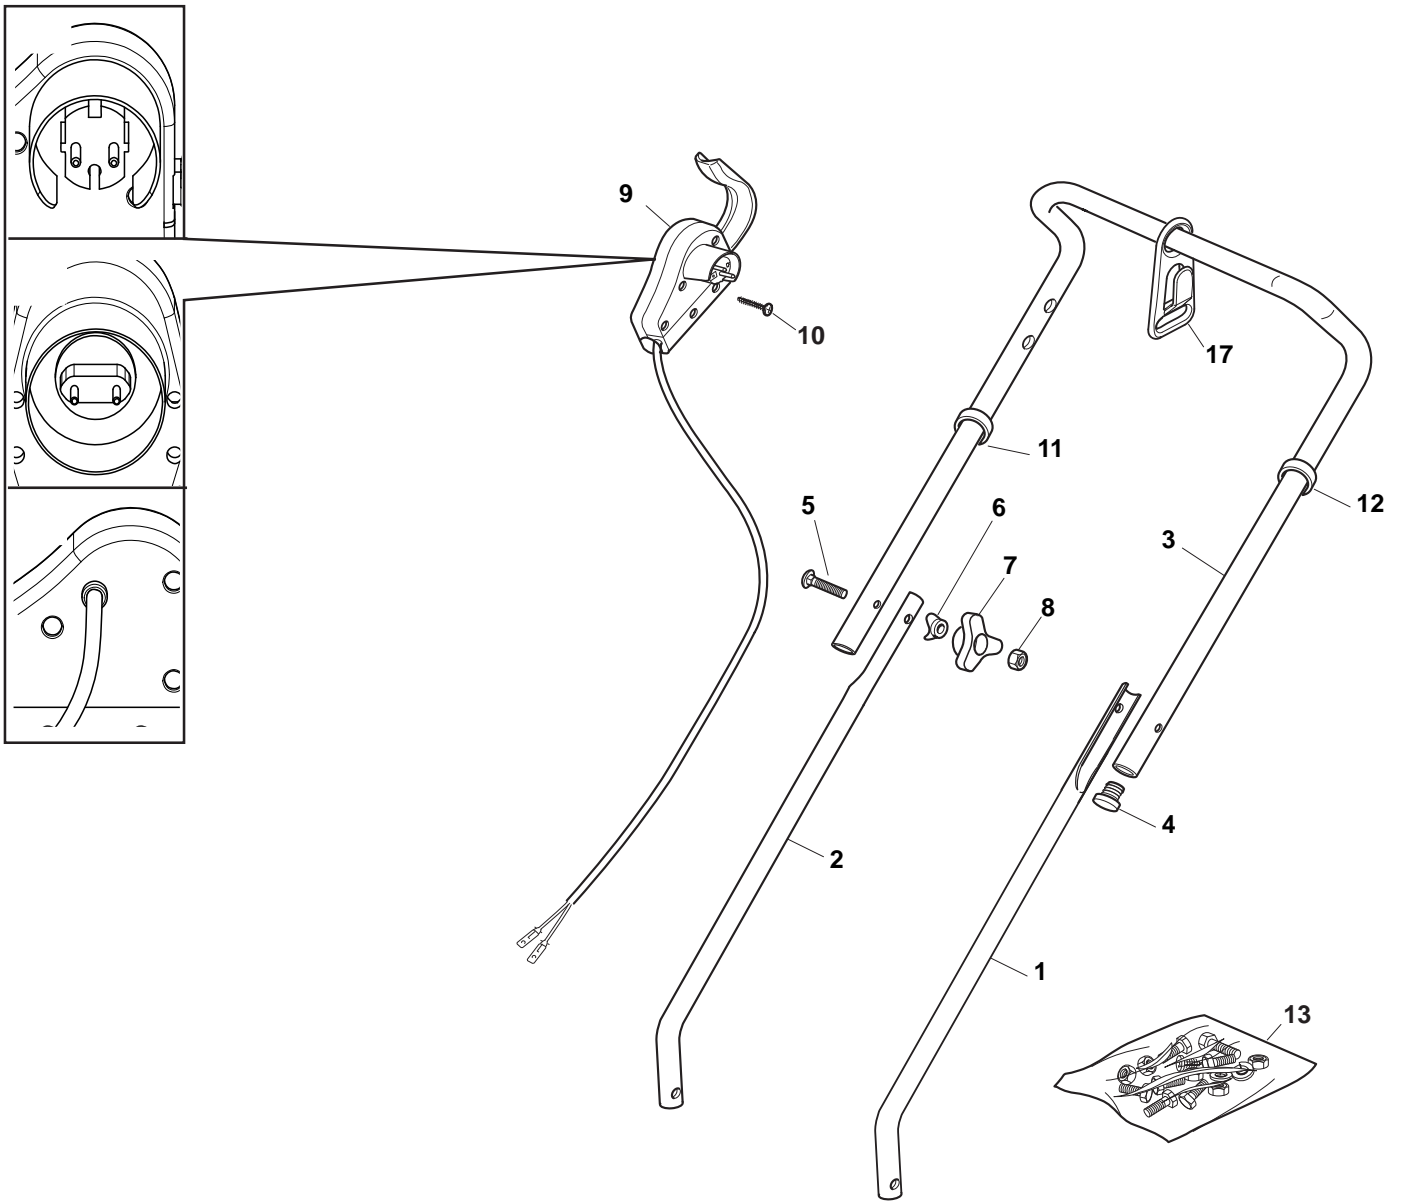

POS	PART. NO	Q.ty	DESCRIPTION	DESCRIZIONE	DESCRIPTION	BESCHREIBUNG	REMARKS
1	381006940/2	1	Handle, L Lower	Manico, Parte Inf Sx	Mancheron, Partie Inferieure G	Holm, Linke Unterteil	
2	381006939/2	1	Handle, R Lower	Manico, Parte Inf Dx	Mancheron, Partie Inferieure	Holm, Rechte Unterteil	
3	381006941/4	1	Handle, Upper Part	Manico, Parte Sup	Mancheron, Partie Superieure	Holm, Oberteil	
4	118566116/0	2	Cap	Puntale	Bouchon	Gummistopfen	
5	112815245/0	2	Screw	Vite	Vis	Schraube	
6	122680006/1	2	Washer	Rosetta	Rondelle	Scheibe	
7	122399900/0	2	Knob	Manopolina	Poignée	Griff	
8	112293200/0	2	Nut	Dado	Ecrou	Mutter	
9	118710627/1	1	Dead Hand Switch	Salvatore	Int. Main Morte	Tot Manschalter	SEV
9	381600500/2	1	Dead Hand Switch	Salvatore	Int. Main Morte	Tot Manschalter	CE
9	381600501/2	1	Dead Hand Switch	Salvatore	Int. Main Morte	Tot Manschalter	CH
9	381600502/2	1	Dead Hand Switch	Salvatore	Int. Main Morte	Tot Manschalter	UK
10	112728701/0	2	Screw	Vite	Vis	Schraube	
11	122192000/1	1	Clamp	Staffa	Etrier	Bride	
12	122192151/0	1	Fairlead	Fermacavo	Fixation Cable	Kabelbefestigung	
13	381008669/0	1	Outfit, Screws	Dotazione Viteria	Dotation Visserie	Satz, Schrauben	
17	322195101/4	1	Fairlead	Fermacavo	Fixation Cable	Kabelbefestigung