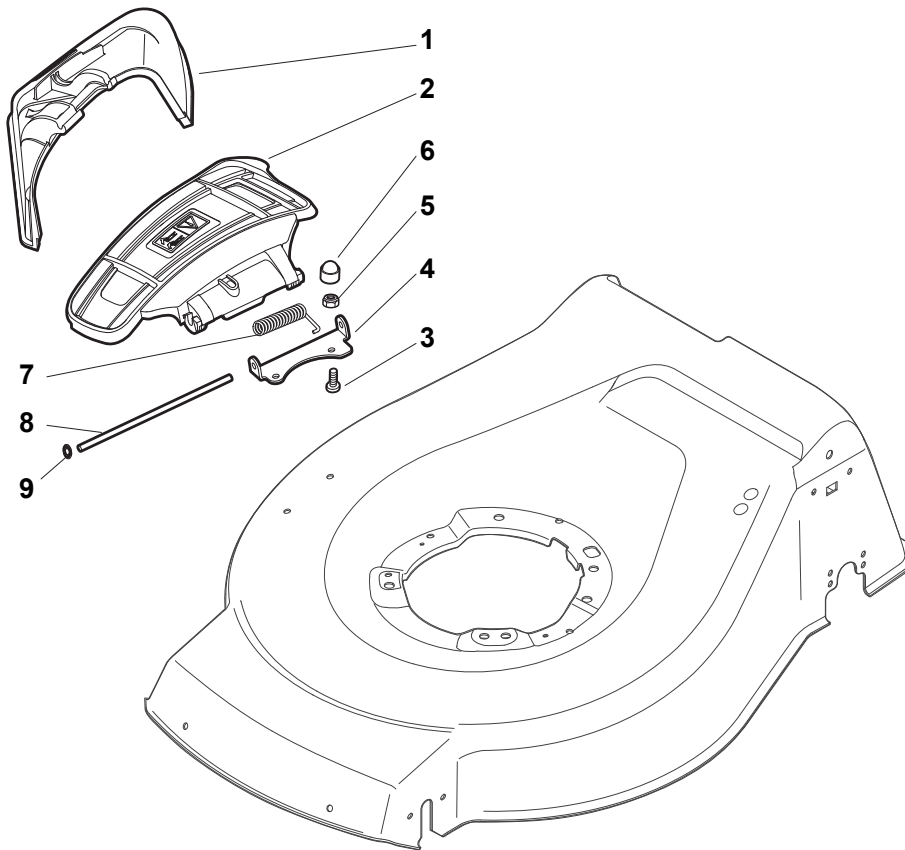

POS	PART. NO	Q.ty	DESCRIPTION	DESCRIZIONE	DESCRIPTION	BESCHREIBUNG	REMARKS
1	322108295/0	1	Stone-Guard	Parasassi	Pare-Pierres	Prallblech	
2	322600195/0	1	Ejection Guard	Protezione Uscita	Protection Sortie	Auswurfschutz	
3	112727803/0	2	Screw	Vite	Vis	Schraube	
4	322806639/0	1	Fulcrum Pin	Perno Fulcro	Pivot	Gelenkpunkt	
5	112154510/0	2	Nut	Dado	Ecrou	Mutter	
6	118203853/0	2	Protection	Cappuccio	Capuchon	Stecker	
7	122450456/0	1	Spring	Molla	Ressort	Feder	
8	122517869/0	1	Pin	Perno	Pivot	Bolzen	
9	112604896/0	2	Crown Fastener	Fissatore A Corona	Fixateur A Couronne	Kronescheibe