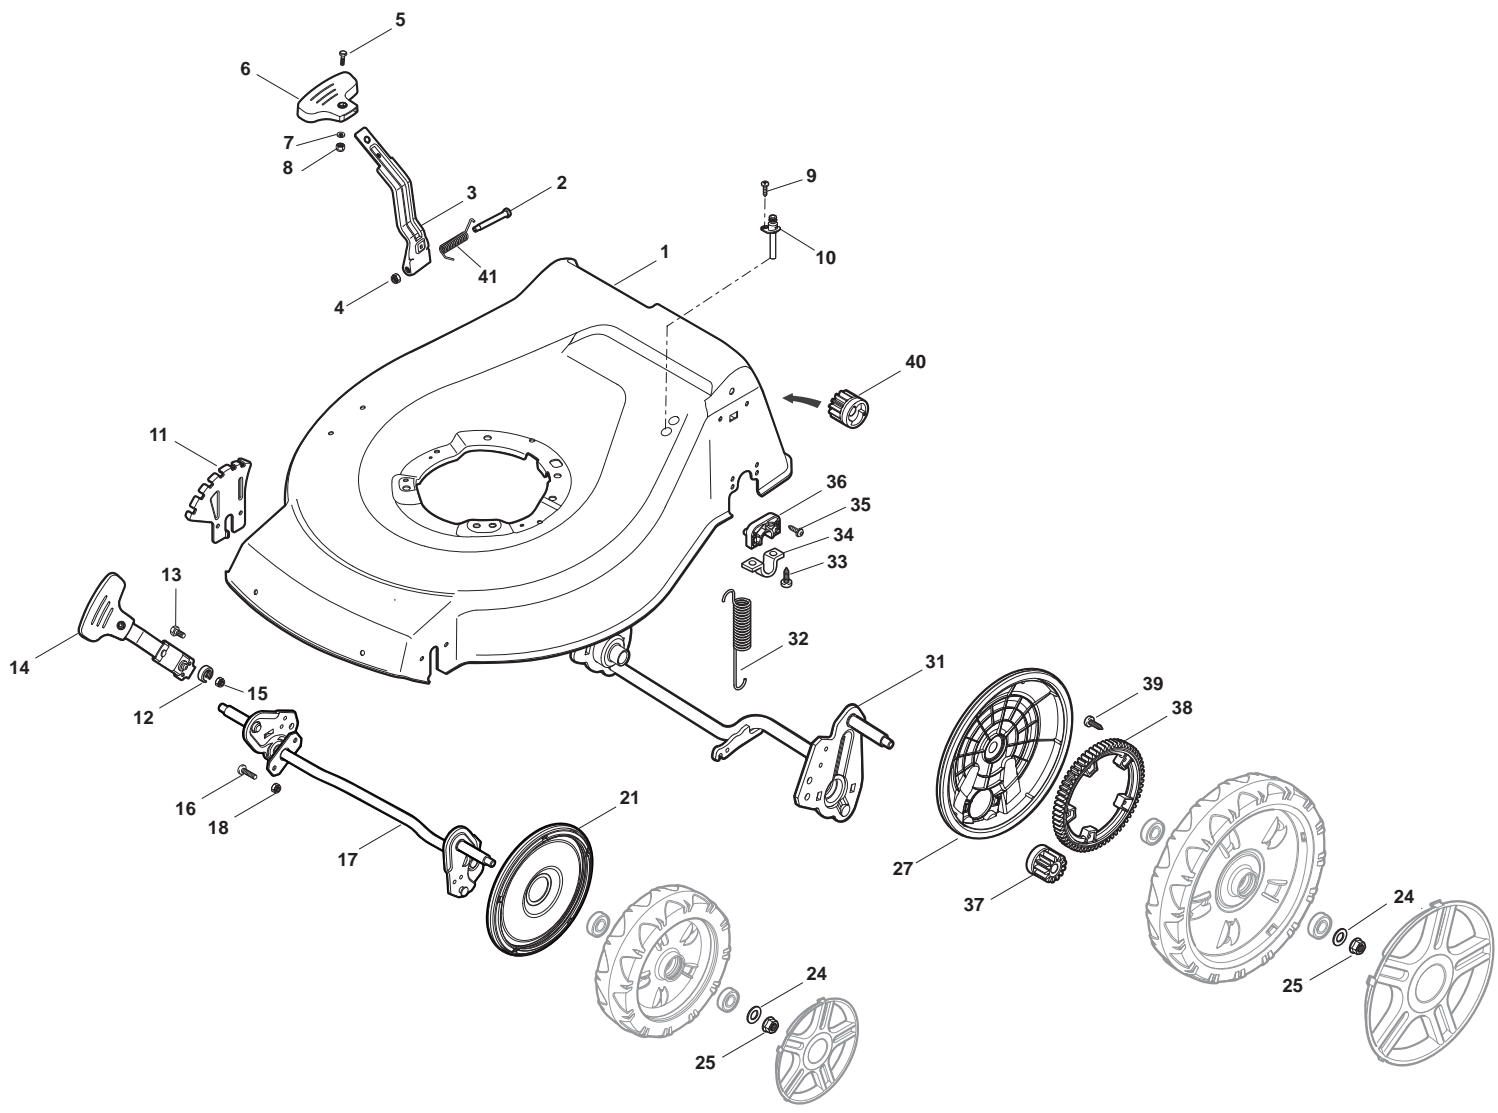

POS	PART. NO	Q.ty	DESCRIPTION	DESCRIZIONE	DESCRIPTION	BESCHREIBUNG	REMARKS
1	381004540/0	1	Deck Red	Chassis Rosso	Châssis Rouge	Gehäuse Rot	
1	381004542/0	1	Deck Red	Chassis Rosso	Châssis Rouge	Gehäuse Rot	Side Discharge
1	381004590/0	1	Deck Yellow	Chassis Giallo	Châssis Jaune	Gehäuse Gelb	
2	122534131/0	1	Pin	Perno	Pivot	Bolzen	
3	381003398/0	1	Lever, Height Adjustment	Leva Regolazione Altezza	Levier Reglage Hauteur	Hebel, Höneverstellung	
4	112154510/0	1	Nut	Dado	Ecrou	Mutter	
5	112788512/0	1	Screw	Vite	Vis	Schraube	
6	322394503/0	1	Knob	Manopolina	Poignée	Griff	
7	112521310/0	1	Washer	Rosetta	Rondelle	Scheibe	
8	112150000/0	1	Nut	Dado	Ecrou	Mutter	
9	112728450/0	1	Screw	Vite	Vis	Schraube	
10	322034002/0	1	Washing Connection	Attacco Acqua Lavaggio	Attaque Lavage	Waschenverbindung	
11	322735589/0	1	Sector, Height Adjustment	Settore Regolazione Altezza	Secteur Reglage Hauteur	Sektor, Höneverstellung	
12	122171002/0	2	Spacer	Distanziale	Entretoise	Distanzring	
13	112789000/0	2	Screw	Vite	Vis	Schraube	
14	381003351/0	1	Lever, Height Adjustment	Leva Regolazione Altezza	Levier Reglage Hauteur	Hebel, Höneverstellung	
15	112154330/0	2	Nut	Dado	Ecrou	Mutter	
16	112727803/0	4	Screw	Vite	Vis	Schraube	
17	381002885/1	1	Axle, Front Wheels	Asse Ruote Anteriori	Axe Roues Avant	Achse, Vorderrad	
18	112154510/0	4	Nut	Dado	Ecrou	Mutter	
21	322600145/0	2	Protection, Wheel	Protezione Ruote	Protection Roue	Schütz, Räder	
24	112521350/0	4	Washer	Rosetta	Rondelle	Scheibe	
25	112155000/0	4	Nut	Dado	Ecrou	Mutter	
27	322600208/0	2	Protection, Wheel	Protezione Ruote	Protection Roue	Schütz, Räder	
31	381302835/1	1	Axle, Rear Wheels	Asse Ruote Posteriore	Axe Roues Arriere	Achse, Hinterrad	
32	122450460/0	1	Spring	Molla	Ressort	Feder	
33	112728697/0	4	Screw	Vite	Vis	Schraube	
34	322545152/0	2	Plate	Piastrina	Plaquette	Plättchen	
35	112728697/0	4	Screw	Vite	Vis	Schraube	
36	322785304/1	2	Support	Supporto	Support	Halter	
37	122570134/0	1	Pinion L	Pignone Sx	Pignon G	Ritzel Linkes	
38	322120115/0	2	Ring Gear	Corona	Couronne	Kranz	
39	112728706/0	6	Screw	Vite	Vis	Schraube	
40	122570133/0	1	Pinion R	Pignone Dx	Pignon D	Ritzel Rechtes	
41	122446192/0	1	Spring	Molla	Ressort	Feder