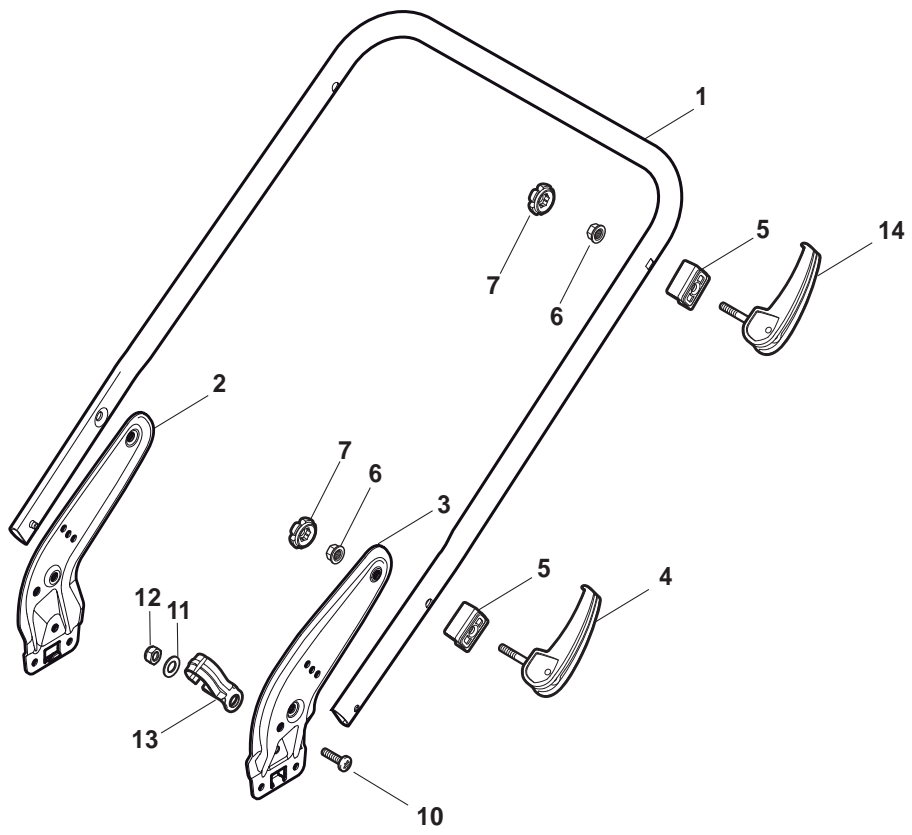

ILLUSTRATED PARTS LIST

NT 534 W TR BBC NT 534 W TRQ BBC

- Use GLOBAL GARDEN PRODUCT Genuine Spare Parts specified in the parts list for repair and/or replacement.
- The contents described in the parts list may change due to improvement.
- The drawings of the spare parts are only indicative and might not represent the part in question exactly.
- The indications "right" - "left" - "front" - "rear" refer to the position of the operator when using the machine.
- When placing orders of parts for repair and/or replacement, make sure that the illustrated parts list is the one applying to the machine's year of manufacture, as shown on the identification plate attached to the machine.

POS	PART. NO	Q.ty	DESCRIPTION	DESCRIZIONE	DESCRIPTION	BESCHREIBUNG	REMARKS
1	381006719/0	1	Handle, Lower Part	Parte Inf Maniglia	Poignée, Partie Inferieure	Griff, Unterteil	Black
1	381006720/0	1	Handle, Lower Part	Parte Inf Maniglia	Poignée, Partie Inferieure	Griff, Unterteil	Grey
2	381005149/0	1	Bracket, R	Staffa Dx	Etrier Droit	Steigbügel, Rechte	
3	381005151/0	1	Bracket, L	Staffa Sx	Etrier Gauche	Steigbügel, Linke	
4	381003253/0	2	Handle	Maniglia	Poignée	Griff	
5	322680016/0	4	Support	Supporto	Support	Halter	
6	122131750/0	4	Nut	Dado	Ecrou	Mutter	
7	322399835/0	4	Knob	Manopolina	Poignée	Griff	
10	112760605/0	2	Screw	Vite	Vis	Schraube	
11	125038002/1	2	Bush	Bussola	Douille	Büchse	
12	112155000/0	2	Nut	Dado	Ecrou	Mutter	
13	322192156/0	1	Fair Led	Fascetta	Collier	Bowdenzughalter	
14	381103350/0	2	Handle	Maniglia	Poignée	Griff	

POS	PART. NO	Q.ty	DESCRIPTION	DESCRIZIONE	DESCRIPTION	BESCHREIBUNG	REMARKS
1	119216035/0	8	Bearing	Cuscinetto	Coussinet	Lager	
2	381007416/2	4	Wheel Ø 200	Ruota Ø 200	Roue Ø 200	Rad Ø 200	
4	381007417/2	2	Wheel Ø 280	Ruota Ø 280	Roue Ø 280	Rad Ø 280	