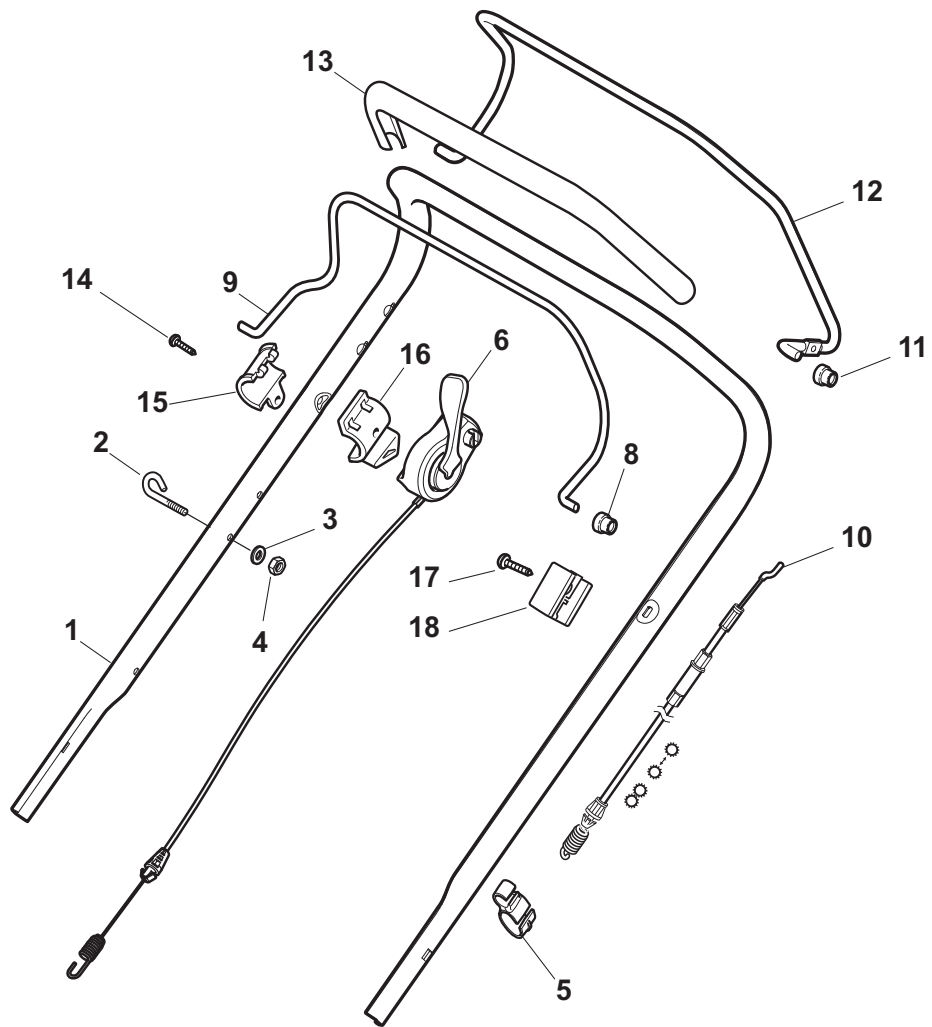

POS	PART. NO	Q.ty	DESCRIPTION	DESCRIZIONE	DESCRIPTION	BESCHREIBUNG	REMARKS
1	381006836/0	1	Handle, Upper Part	Manico, Parte Sup	Mancheron, Partie Superieure	Holm, Oberteil	
2	122430313/0	1	Guide Spring	Molla Guida	Ressort De Guide	Feder Führer	
3	112521330/0	1	Washer	Rosetta	Rondelle	Scheibe	
4	112154510/0	1	Nut	Dado	Ecrou	Mutter	
5	118390020/0	1	Fairlead	Fermacavo	Fixation Cable	Kabelbefestigung	
6	381030060/0	1	Cable, Mechanical Clutch	Cavo Comando Frizione Meccanica	Câble, Commande Embrayage Mecanique	Kabel, Mechanische Kupplung	
8	122041966/0	2	Bush	Bussola	Douille	Büchse	
9	181003332/1	1	Lever, Engine Brake	Leva Freno Motore	Levier Frein Moteur	Hebel, Motorbremse	
10	381030092/0	1	Cable, Rear Drive	Cavo Comando Trazione	Câble, Comm. Traction	Kabel, Antrieb	
11	122041966/0	2	Bush	Bussola	Douille	Büchse	
12	181003301/0	1	Lever, Driving	Leva Trazione	Levier Traction	Antriebhebel	
13	122291050/0	1	Handgrip Black	Impugnatura Manico Nera	Poignée Noir	Handgriff Schwarz	
14	112728688/0	1	Screw	Vite	Vis	Schraube	
15	322545207/1	1	R Protection	Protezione Dx	Protection D	Rechte Schutz	
16	322545208/1	1	L Protection	Protezione Sx	Protection G	Linke Schutz	
17	322551640/0	1	Plate	Piastrina	Plaquette	Plättchen	
18	112727783/0	1	Screw	Vite	Vis	Schraube