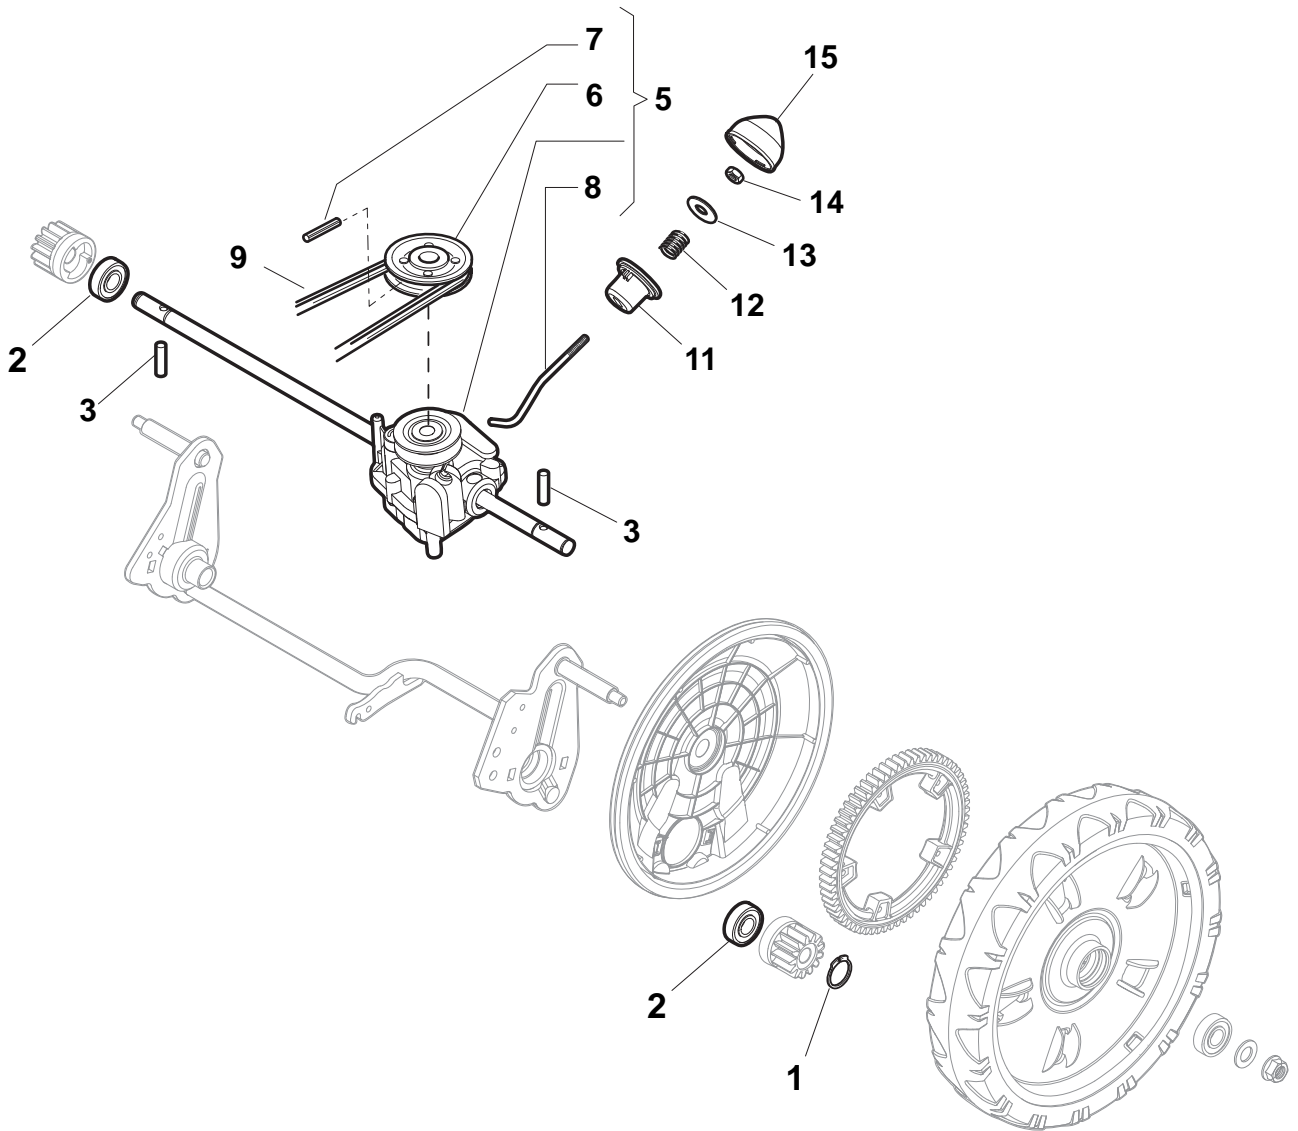

POS	PART. NO	Q.ty	DESCRIPTION	DESCRIZIONE	DESCRIPTION	BESCHREIBUNG	REMARKS
1	181005505/1	1	Throttle Cable	Cavo Acceleratore	Cable, Accelérateur	Gashebel Kabel	BBC B&S
1	181005506/1	1	Throttle Cable	Cavo Acceleratore	Cable, Accelérateur	Gashebel Kabel	BBC Honda
2	112735103/0	1	Screw	Vite	Vis	Schraube	
3	112523040/0	1	Washer	Rosetta	Rondelle	Scheibe