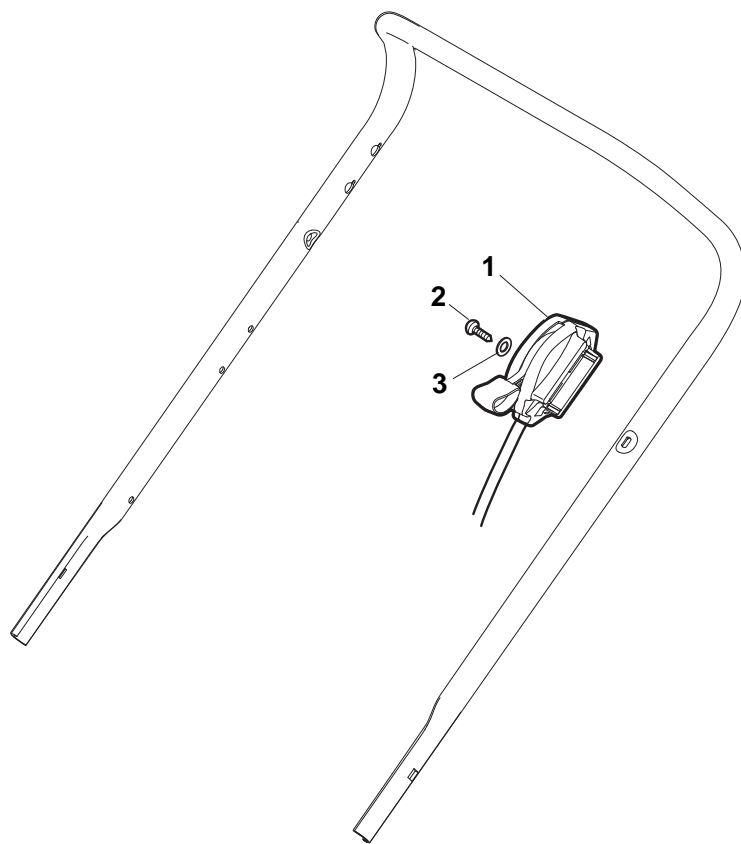

POS	PART. NO	Q.ty	DESCRIPTION	DESCRIZIONE	DESCRIPTION	BESCHREIBUNG	REMARKS
1	381006836/0	1	Handle, Upper Part	Manico, Parte Sup	Mancheron, Partie Superieure	Holm, Oberteil	
2	122430313/0	1	Guide Spring	Molla Guida	Ressort De Guide	Feder Führer	
3	112521330/0	1	Washer	Rosetta	Rondelle	Scheibe	
4	112154510/0	1	Nut	Dado	Ecrou	Mutter	
5	118390020/0	1	Fairlead	Fermacavo	Fixation Cable	Kabelbefestigung	
6	381030060/0	1	Cable, Mechanical Clutch	Cavo Comando Frizione Meccanica	Câble, Commande Embrayage Mecanique	Kabel, Mechanische Kupplung	
8	122041966/0	2	Bush	Bussola	Douille	Büchse	
9	181003332/1	1	Lever, Engine Brake	Leva Freno Motore	Levier Frein Moteur	Hebel, Motorbremse	
10	381030092/0	1	Cable, Rear Drive	Cavo Comando Trazione	Câble, Comm. Traction	Kabel, Antrieb	
11	122041966/0	2	Bush	Bussola	Douille	Büchse	
12	181003301/0	1	Lever, Driving	Leva Trazione	Levier Traction	Antriebhebel	
13	122291050/0	1	Handgrip Black	Impugnatura Manico Nera	Poignée Noir	Handgriff Schwarz	
14	112728688/0	1	Screw	Vite	Vis	Schraube	
15	322545207/1	1	R Protection	Protezione Dx	Protection D	Rechte Schutz	
16	322545208/1	1	L Protection	Protezione Sx	Protection G	Linke Schutz	
17	322551640/0	1	Plate	Piastrina	Plaquette	Plättchen	
18	112727783/0	1	Screw	Vite	Vis	Schraube