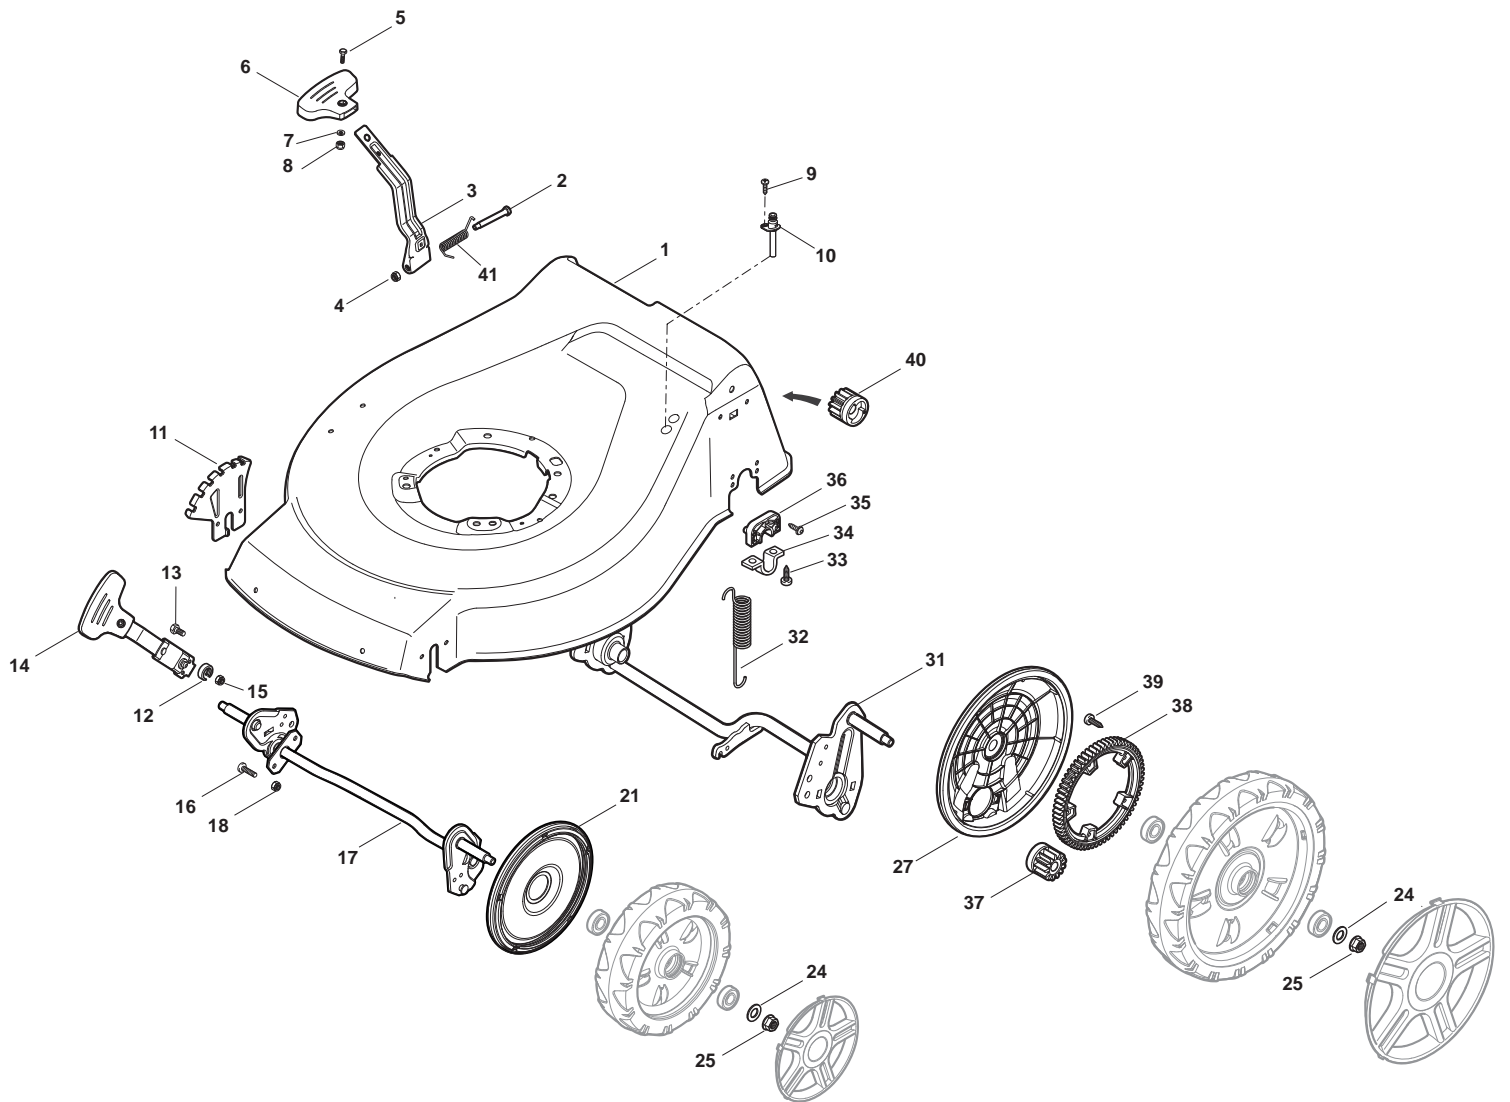

POS	PART. NO	Q.ty	DESCRIPTION	DESCRIZIONE	DESCRIPTION	BESCHREIBUNG	REMARKS
1	381004536/0	1	Deck Red	Chassis Rosso	Châssis Rouge	Gehäuse Rot	
1	381004538/0	1	Deck Red	Chassis Rosso	Châssis Rouge	Gehäuse Rot	Side Discharge
1	381004562/0	1	Deck Yellow	Chassis Giallo	Châssis Jaune	Gehäuse Gelb	
2	122534131/0	1	Pin	Perno	Pivot	Bolzen	
3	381003398/0	1	Lever, Height Adjustment	Leva Regolazione Altezza	Levier Reglage Hauteur	Hebel, Höneverstellung	
4	112154510/0	1	Nut	Dado	Ecrou	Mutter	
5	112788512/0	1	Screw	Vite	Vis	Schraube	
6	322394503/0	1	Knob	Manopolina	Poignée	Griff	
7	112521310/0	1	Washer	Rosetta	Rondelle	Scheibe	
8	112150000/0	1	Nut	Dado	Ecrou	Mutter	
9	112728450/0	1	Screw	Vite	Vis	Schraube	
10	322034002/0	1	Washing Connection	Attacco Acqua Lavaggio	Attaque Lavage	Waschenverbindung	
11	322735589/0	1	Sector, Height Adjustment	Settore Regolazione Altezza	Secteur Reglage Hauteur	Sektor, Höneverstellung	
12	122171002/0	2	Spacer	Distanziale	Entretoise	Distanzring	
13	112789000/0	2	Screw	Vite	Vis	Schraube	
14	381003351/0	1	Lever, Height Adjustment	Leva Regolazione Altezza	Levier Reglage Hauteur	Hebel, Höneverstellung	
15	112154330/0	2	Nut	Dado	Ecrou	Mutter	
16	112727803/0	4	Screw	Vite	Vis	Schraube	
17	381002881/1	1	Axle, Front Wheels	Asse Ruote Anteriori	Axe Roues Avant	Achse, Vorderrad	
18	112154510/0	4	Nut	Dado	Ecrou	Mutter	
21	322600145/0	2	Protection, Wheel	Protezione Ruote	Protection Roue	Schütz, Räder	
24	112521350/0	4	Washer	Rosetta	Rondelle	Scheibe	
25	112155000/0	4	Nut	Dado	Ecrou	Mutter	
27	322600208/0	2	Protection, Wheel	Protezione Ruote	Protection Roue	Schütz, Räder	
31	381302835/1	1	Axle, Rear Wheels	Asse Ruote Posteriore	Axe Roues Arriere	Achse, Hinterrad	
32	122450460/0	1	Spring	Molla	Ressort	Feder	
33	112728697/0	4	Screw	Vite	Vis	Schraube	
34	322545152/0	2	Plate	Piastrina	Plaquette	Plättchen	
35	112728697/0	4	Screw	Vite	Vis	Schraube	
36	322785304/1	2	Support	Supporto	Support	Halter	
37	122570134/0	1	Pinion L	Pignone Sx	Pignon G	Ritzel Linkes	
38	322120115/0	2	Ring Gear	Corona	Couronne	Kranz	
39	112728706/0	6	Screw	Vite	Vis	Schraube	
40	122570133/0	1	Pinion R	Pignone Dx	Pignon D	Ritzel Rechtes	
41	122446192/0	1	Spring	Molla	Ressort	Feder