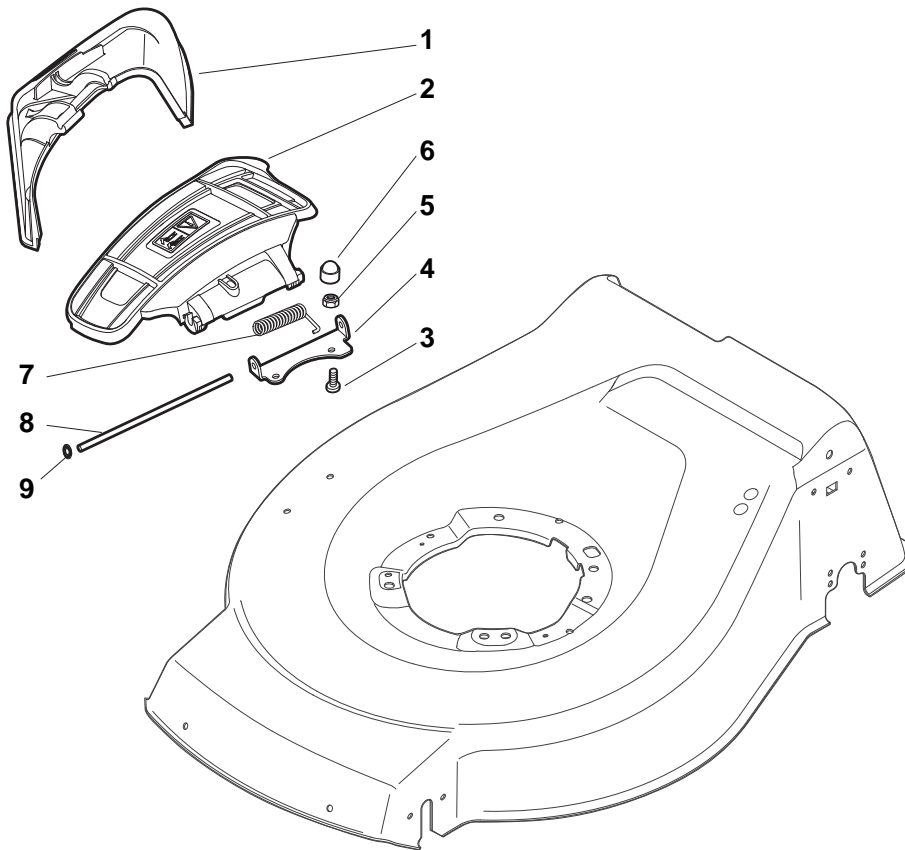

POS	PART. NO	Q.ty	DESCRIPTION	DESCRIZIONE	DESCRIPTION	BESCHREIBUNG	REMARKS
1	322108295/0	1	Stone-Guard	Parasassi	Pare-Pierres	Prallblech	
2	322600195/0	1	Ejection Guard	Protezione Uscita	Protection Sortie	Auswurfschutz	
3	112727803/0	2	Screw	Vite	Vis	Schraube	
4	322806639/0	1	Fulcrum Pin	Perno Fulcro	Pivot	Gelenkpunkt	
5	112154510/0	2	Nut	Dado	Ecrou	Mutter	
6	118203853/0	2	Protection	Cappuccio	Capuchon	Stecker	
7	122450456/0	1	Spring	Molla	Ressort	Feder	
8	122517869/0	1	Pin	Perno	Pivot	Bolzen	
9	112604896/0	2	Crown Fastener	Fissatore A Corona	Fixateur A Couronne	Kronescheibe