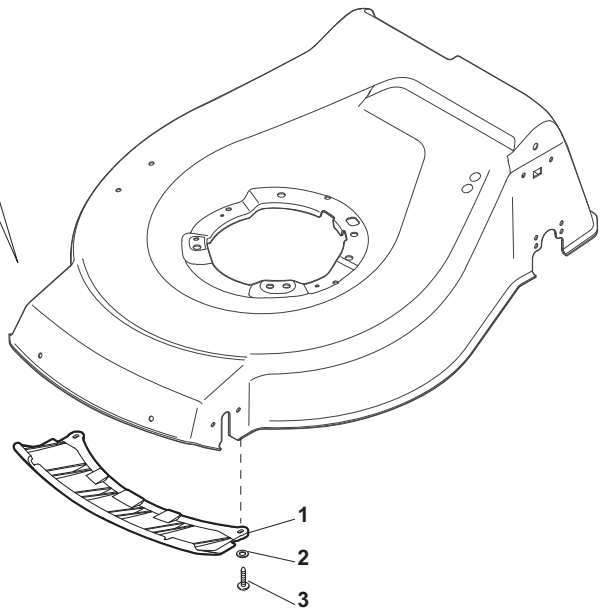

POS	PART. NO	Q.ty	DESCRIPTION	DESCRIZIONE	DESCRIPTION	BESCHREIBUNG	REMARKS
1	322500102/0	1	Front Combi	Pettine Anteriore	Vorne Comb	Peigne Avant	
2	112523000/1	2	Washer	Rosetta	Rondelle	Scheibe	
3	112728124/0	2	Screw	Vite	Vis	Schraube	
5	322226143/0	1	Mask, Red	Mascherina, Rosso	Mesque, Rouge	Maske, Rot	
5	322226144/0	1	Mask, Yellow	Mascherina, Giallo	Mesque, Jaune	Maske, Gelb	
5	322226151/0	1	Mask, Black	Mascherina, Nero	Mesque, Noir	Maske, Schwarz	
5	322226153/0	1	Mask, Black	Mascherina, Nero	Mesque, Noir	Maske, Schwarz	
5	322226155/0	1	Mask, Yellow	Mascherina, Giallo	Mesque, Jaune	Maske, Gelb	
6	112727799/0	2	Screw	Vite	Vis	Schraube	
7	322393638/0	1	Handle, Black	Maniglia, Nero	Poignee, Noir	Griff, Schwarz	
7	322393639/0	1	Handle, Grey	Maniglia Grigio	Poignee, Gris	Griff, Grau	
7	322393640/0	1	Handle, Yellow	Maniglia, Gialla	Poignee, Jaune	Griff, Gelb	
8	112154510/0	2	Nut	Dado	Ecrou	Mutter	
9	112728697/0	2	Screw	Vite	Vis	Schraube	
10	322820082/0	1	Cap	Puntale	Bouchon	Gummistopfen	
11	322820083/0	1	Cap	Puntale	Bouchon	Gummistopfen	
12	322226167/0	1	Frontal Plate	Piastra Frontale	Avant Plaquette	Front Plättchen	
13	322226165/0	1	Mask, Black	Mascherina, Nero	Mesque, Noir	Maske, Schwarz	
14	112728300/0	2	Screw	Vite	Vis	Schraube	
15	322226157/0	1	Mask, Black	Mascherina, Nero	Mesque, Noir	Maske, Schwarz	
16	322393642/0	1	Bumper	Bumper	Bumper	Bumper	
17	112727799/0	2	Screw	Vite	Vis	Schraube	
18	112154510/0	2	Nut	Dado	Ecrou	Mutter