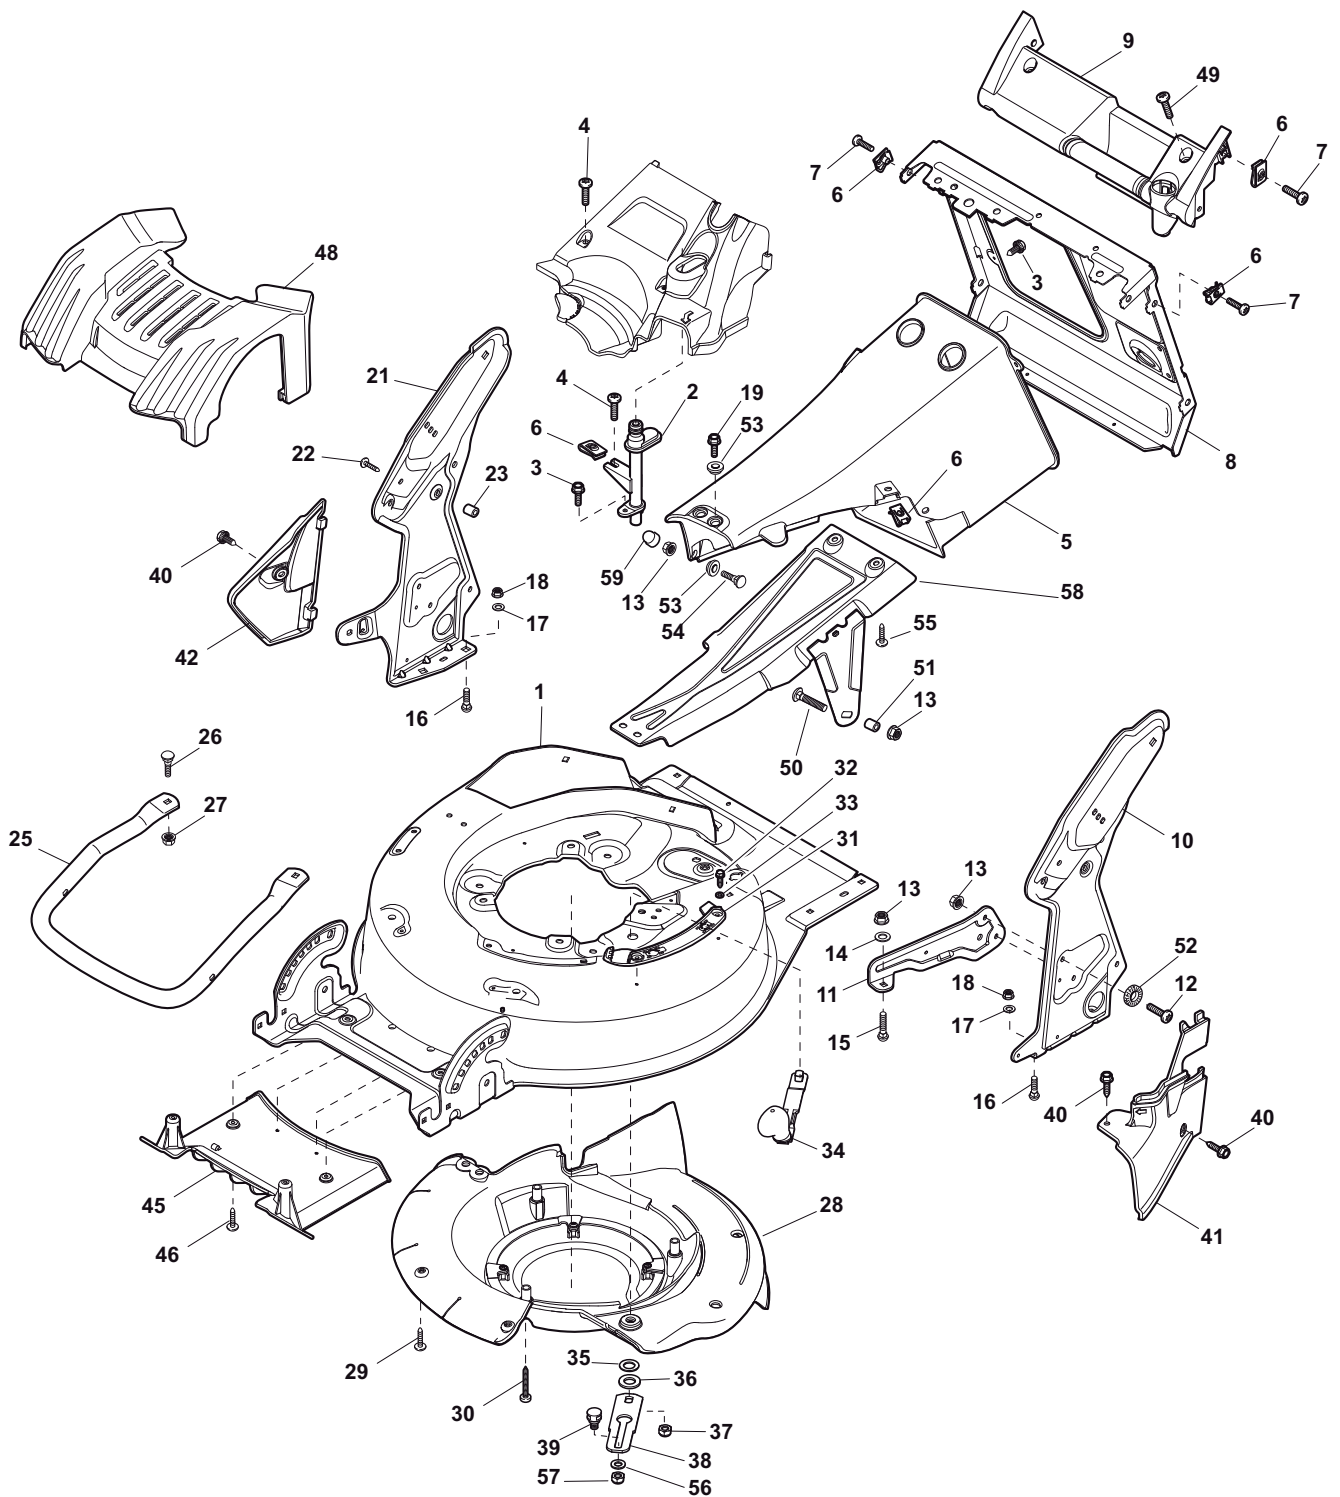

POS	PART. NO	Q.ty	DESCRIPTION	DESCRIZIONE	DESCRIPTION	BESCHREIBUNG	REMARKS
1	381003943/0	1	Deck INOX	Chassis INOX	Châssis INOX	Gehäuse INOX	
1	381003865/0	1	Deck Yellow	Chassis Giallo	Châssis Jaune	Gehäuse Gelb	
2	322034001/1	1	Washing Connection	Attacco Acqua Lavaggio	Attaque Lavage	Waschenverbindung	
3	125943004/0	5	Screw	Vite	Vis	Schraube	
4	112815200/0	2	Screw	Vite	Vis	Schraube	
5	322108297/0	1	Conveyor Yellow	Convogliatore Giallo	Convoyeur Jaune	Leitblechsatz Gelb	
6	112437507/0	12	Plate	Piastrina	Plaquette	Plättchen	
7	112727802/0	8	Screw	Vite	Vis	Schraube	
8	381545321/0	1	Rear Plate	Piastra Posteriore	Plaque Arriere	Platte, Hinter	
8	381545323/0	1	Rear Plate	Piastra Posteriore	Plaque Arriere	Platte, Hinter	TR-E Version
9	322785282/0	1	Support	Supporto	Support	Halter	
10	381545327/0	1	Bracket, L	Staffa Sx	Etrier Gauche	Steigbügel, Linke	
11	322545191/0	1	Support	Supporto	Support	Halter	
12	112727803/0	2	Screw	Vite	Vis	Schraube	
13	112154510/0	4	Nut	Dado	Ecrou	Mutter	
14	112521330/0	1	Washer	Rosetta	Rondelle	Scheibe	
15	112815200/0	1	Screw	Vite	Vis	Schraube	
16	112818690/0	4	Screw	Vite	Vis	Schraube	
17	112521350/0	4	Washer	Rosetta	Rondelle	Scheibe	
18	112155000/0	4	Nut	Dado	Ecrou	Mutter	
19	112727801/0	2	Screw	Vite	Vis	Schraube	
21	381545325/0	1	Bracket, R	Staffa Dx	Etrier Droit	Steigbügel, Rechte	
22	112735662/1	2	Screw	Vite	Vis	Schraube	
23	122534128/0	2	Pin	Perno	Pivot	Bolzen	
25	381393701/0	2	Protection	Cappuccio	Capuchon	Stecker	
26	112815205/0	2	Screw	Vite	Vis	Schraube	
27	112154510/0	2	Nut	Dado	Ecrou	Mutter	
28	381102202/0	1	Protection Mulching	Carter Mulching	Protection Mulching	Schutz Mulching	
29	125943004/0	2	Screw	Vite	Vis	Schraube	
30	112735115/0	3	Screw	Vite	Vis	Schraube	
31	322500052/1	1	Shoe	Pattino	Bloc De Glissement	Gleitblock	
32	112731580/0	2	Screw	Vite	Vis	Schraube	
33	112521331/0	2	Washer	Rosetta	Rondelle	Scheibe	
34	381003338/0	1	Lever	Leva Comando	Levier	Hebel	
35	321660100/0	1	Washer	Rosetta	Rondelle	Scheibe	
36	112521370/0	1	Washer	Rosetta	Rondelle	Scheibe	
37	112293201/0	1	Nut	Dado	Ecrou	Mutter	
38	322320009/0	1	Lever	Leva	Levier	Hebel	
39	122042022/0	1	Bush	Bussola	Douille	Büchse	
40	125943004/0	3	Screw	Vite	Vis	Schraube	
41	322109826/0	1	Guard Black	Carter Nero	Couvre, Noir	Kappe, Schwarz	
42	322109825/0	1	Guard Black	Carter Nero	Couvre, Noir	Kappe, Schwarz	
45	322500100/0	1	Front Combi	Pettine Anteriore	Vorne Comb	Peigne Avant	
46	112728706/0	6	Screw	Vite	Vis	Schraube	
48	322226135/0	1	Mask, Yellow	Mascherina, Giallo	Mesque, Jaune	Maske, Gelb	
48	322226138/0	1	Mask, Black	Mascherina, Nero	Mesque, Noir	Maske, Schwarz	
49	112727801/0	2	Screw	Vite	Vis	Schraube	
50	112815270/0	2	Screw	Vite	Vis	Schraube	
51	122671664/0	2	Spacer	Distanziale	Entretoise	Distanzring	
52	112540040/0	2	Washer	Rosetta	Rondelle	Scheibe	
53	325160039/0	6	Spacer	Distanziale	Entretoise	Distanzring	
54	112794986/0	1	Screw	Vite	Vis	Schraube	
55	112727799/0	2	Screw	Vite	Vis	Schraube	
56	112521350/0	1	Washer	Rosetta	Rondelle	Scheibe	
57	112155000/0	1	Nut	Dado	Ecrou	Mutter	
58	381608501/0	1	Stiffening Lower	Rinforzo Inf	Réinforcement Inf	Verstärkung Untere	
59	118203853/0	1	Protection	Cappuccio	Capuchon	Stecker