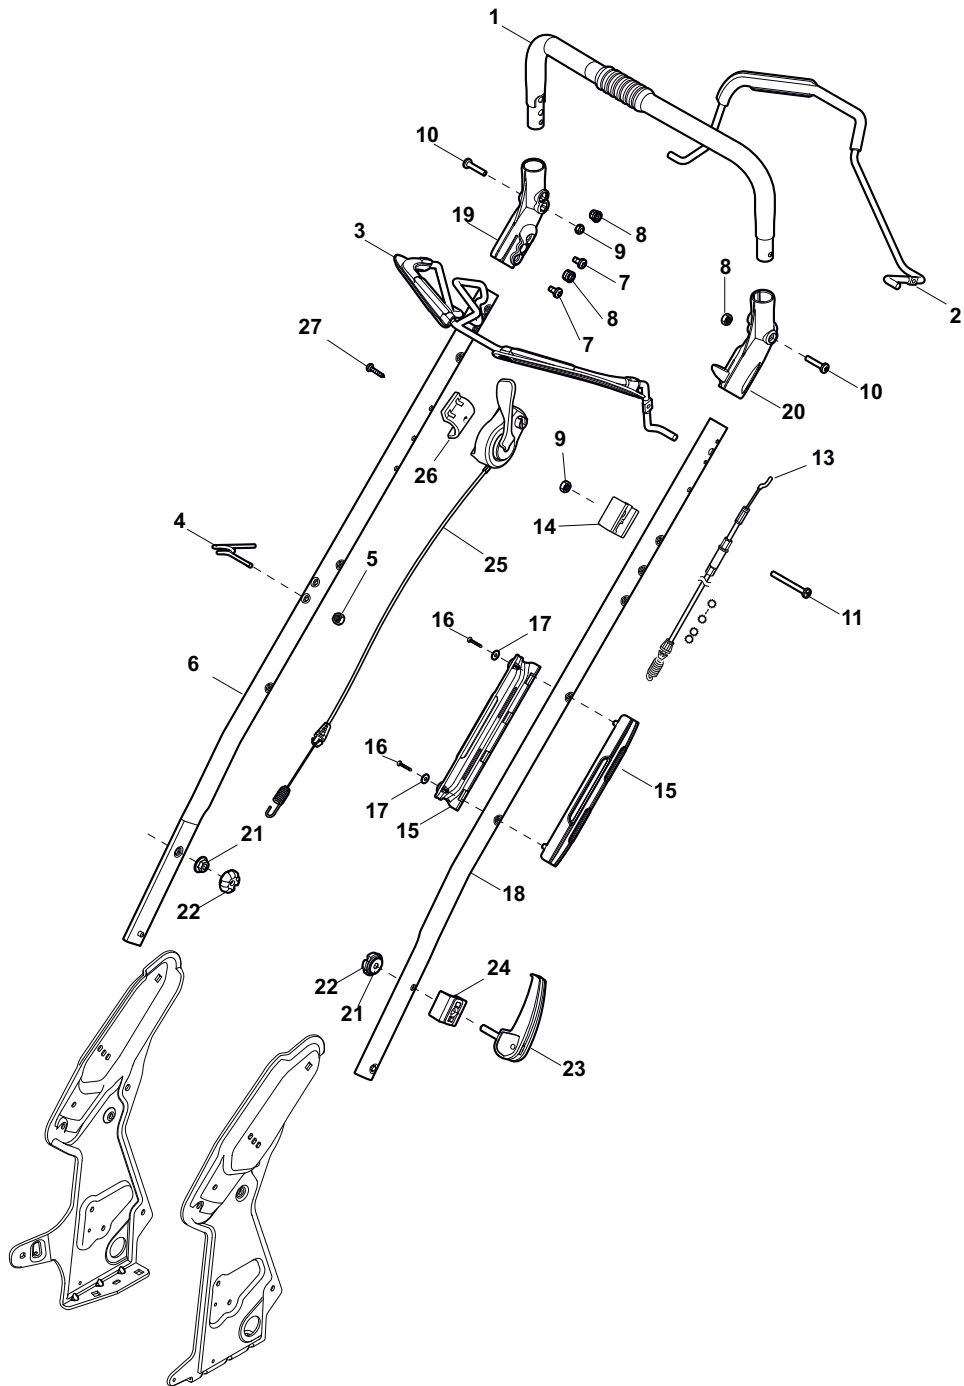

POS	PART. NO	Q.ty	DESCRIPTION	DESCRIZIONE	DESCRIPTION	BESCHREIBUNG	REMARKS
1	381006670/2	1	Handgrip	Impugnatura	Poignée	Handgriff	
2	381003349/0	1	Lever, Driving	Leva Trazione	Levier Traction	Antriebhebel	
3	381003346/0	1	Lever, Engine Brake	Leva Freno Motore	Levier Frein Moteur	Hebel, Motorbremse	
4	122430309/0	1	Spring	Molla	Ressort	Feder	
5	112154330/0	1	Nut	Dado	Ecrou	Mutter	
6	381006821/0	1	Handle Grey, Right	Manico Grigio, Parte Dx	Mancheron Gris, D	Holm Grau, Rechte	Grey
6	381006895/0	1	Handle Black, R	Manico Nero, Parte Dx	Mancheron Noir, D	Holm Schwarz, Rechte	Black
7	112735662/1	4	Screw	Vite	Vis	Schraube	
8	322041967/1	3	Bush	Bussola	Douille	Büchse	
9	112154510/0	3	Nut	Dado	Ecrou	Mutter	
10	112728721/0	2	Screw	Vite	Vis	Schraube	
11	112727784/0	1	Screw	Vite	Vis	Schraube	
13	381030068/0	1	Cable, Rear Drive	Cavo Comando Trazione	Câble, Comm. Traction	Kabel, Antrieb	
14	322551639/0	1	Plate	Piastrina	Plaquette	Plättchen	
15	322806644/0	1	Protection	Cappuccio	Capuchon	Stecker	
16	112727812/0	2	Screw	Vite	Vis	Schraube	
17	112523000/1	2	Washer	Rosetta	Rondelle	Scheibe	
18	381006823/0	1	Handle Grey, Left	Manico Grigio, Parte Sx	Mancheron Gris, G	Holm Grau, Linke	Grey
18	381006897/0	1	Handle Black, L	Manico Nero, Parte Sx	Mancheron Noir, G	Holm Schwarz, Linke	Black
19	322488301/0	1	Support , R	Supporto, Parte Dx	Support, D	Halter, Rechte	
20	322488303/0	1	Support, L	Supporto, Parte Sx	Support, G	Halter, Linke	
21	112154220/0	2	Nut	Dado	Ecrou	Mutter	
22	322399835/0	2	Knob	Manopolina	Poignée	Griff	
23	381003253/0	2	Handle	Maniglia	Poignée	Griff	
24	322680017/0	2	Support	Supporto	Support	Halter	
25	381030064/0	1	Cable, Mechanical Clutch	Cavo Comando Frizione Meccanica	Câble, Commande Embrayage Mecanique	Kabel, Mechanische Kupplung	
26	322000020/0	1	Support	Supporto	Support	Halter	
27	112727786/0	2	Screw	Vite	Vis	Schraube