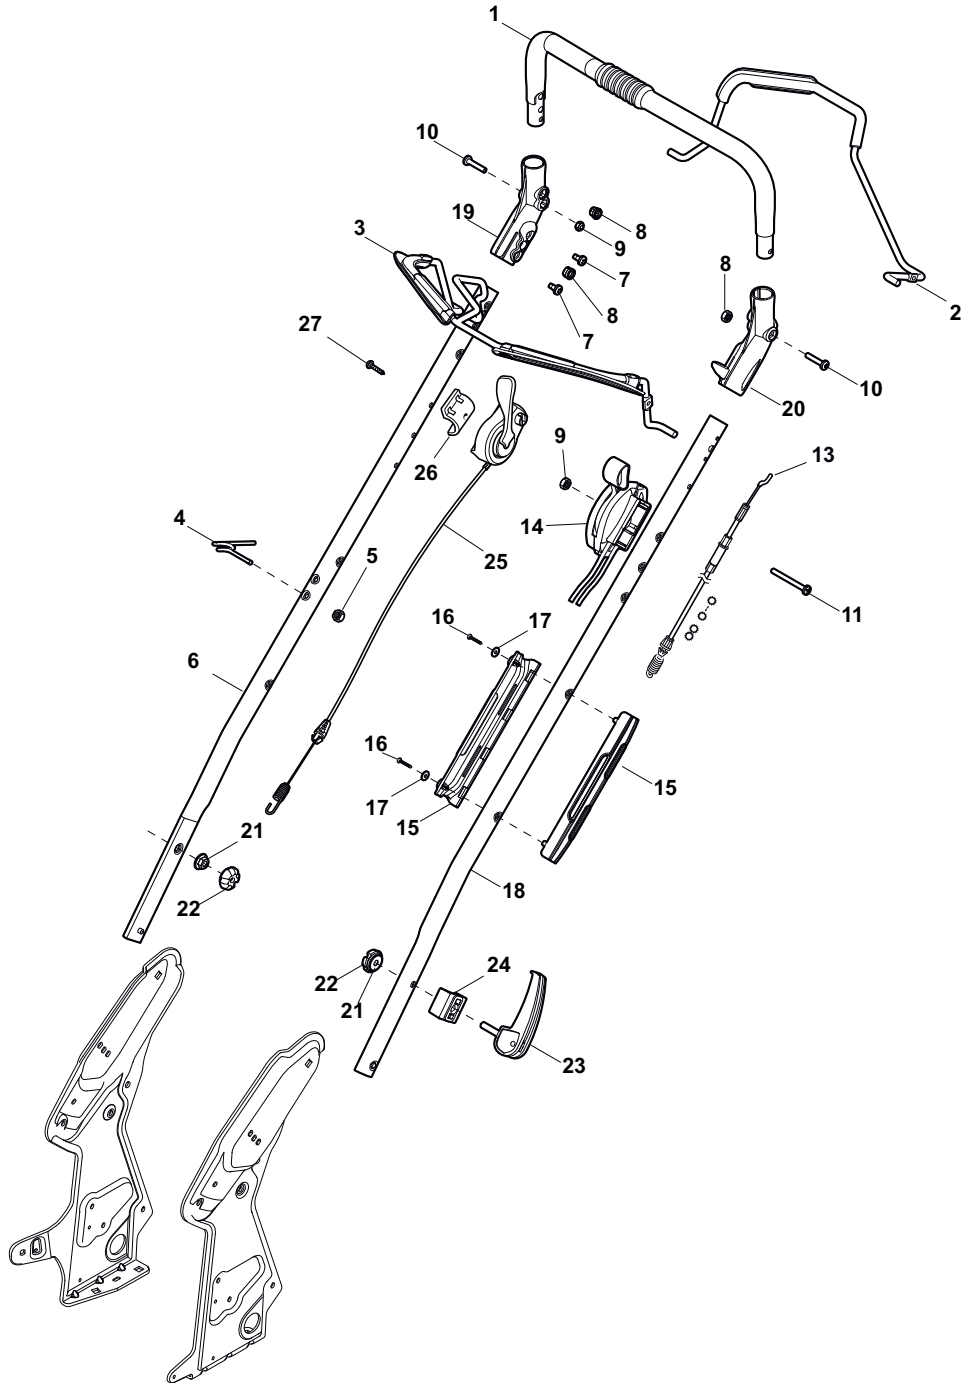

POS	PART. NO	Q.ty	DESCRIPTION	DESCRIZIONE	DESCRIPTION	BESCHREIBUNG	REMARKS
1	381006670/2	1	Handgrip	Impugnatura	Poignée	Handgriff	
2	381003349/0	1	Lever, Driving	Leva Trazione	Levier Traction	Antriebhebel	
3	381003346/0	1	Lever, Engine Brake	Leva Freno Motore	Levier Frein Moteur	Hebel, Motorbremse	
4	122430309/0	1	Spring	Molla	Ressort	Feder	
5	112154330/0	1	Nut	Dado	Ecrou	Mutter	
6	381006821/0	1	Handle Grey, Right	Manico Grigio, Parte Dx	Mancheron Gris, D	Holm Grau, Rechte	Grey
6	381006895/0	1	Handle Black, R	Manico Nero, Parte Dx	Mancheron Noir, D	Holm Schwarz, Rechte	Black
7	112735662/1	4	Screw	Vite	Vis	Schraube	
8	322041967/1	3	Bush	Bussola	Douille	Büchse	
9	112154510/0	3	Nut	Dado	Ecrou	Mutter	
10	112728721/0	2	Screw	Vite	Vis	Schraube	
11	112727786/0	1	Screw	Vite	Vis	Schraube	
13	381030067/0	1	Cable, Rear Drive	Cavo Comando Trazione	Câble, Comm. Traction	Kabel, Antrieb	
14	181005505/1	1	Throttle Cable	Cavo Acceleratore	Cable, Accélérateur	Gashebel Kabel	B&S
14	181005506/1	1	Throttle Cable	Cavo Acceleratore	Cable, Accélérateur	Gashebel Kabel	HONDA
15	322806644/0	1	Protection	Cappuccio	Capuchon	Stecker	
16	112727812/0	2	Screw	Vite	Vis	Schraube	
17	112523000/1	2	Washer	Rosetta	Rondelle	Scheibe	
18	381006823/0	1	Handle Grey, Left	Manico Grigio, Parte Sx	Mancheron Gris, G	Holm Grau, Linke	Grey
18	381006897/0	1	Handle Black, L	Manico Nero, Parte Sx	Mancheron Noir, G	Holm Schwarz, Linke	Black
19	322488301/0	1	Support , R	Supporto, Parte Dx	Support, D	Halter, Rechte	
20	322488303/0	1	Support, L	Supporto, Parte Sx	Support, G	Halter, Linke	
21	112154220/0	2	Nut	Dado	Ecrou	Mutter	
22	322399835/0	2	Knob	Manopolina	Poignée	Griff	
23	381003253/0	2	Handle	Maniglia	Poignée	Griff	
24	322680017/0	2	Support	Supporto	Support	Halter	
25	381030064/0	1	Cable, Mechanical Clutch	Cavo Comando Frizione Meccanica	Câble, Commande Embrayage Mecanique	Kabel, Mechanische Kupplung	
26	322000020/0	1	Support	Supporto	Support	Halter	
27	112727786/0	2	Screw	Vite	Vis	Schraube