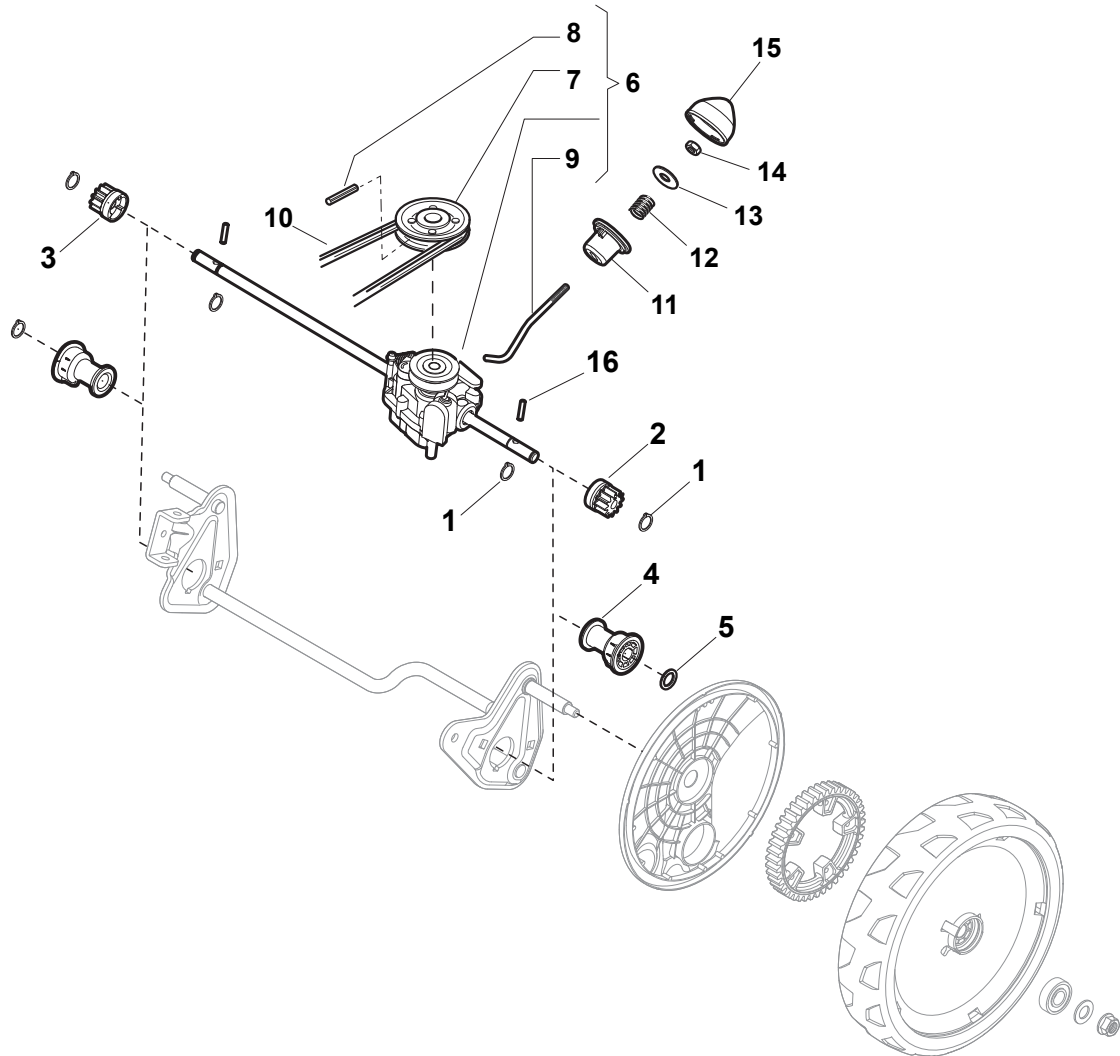

POS	PART. NO	Q.ty	DESCRIPTION	DESCRIZIONE	DESCRIPTION	BESCHREIBUNG	REMARKS
1	381124000/0	1	Dash Board Red	Cruscotto Rosso	Console Rouge	Konsole Rote	Red
1	381124001/0	1	Dash Board Yellow	Cruscotto Giallo	Console Jaune	Konsole Gelbe	Yellow
2	322546055/0	1	Plate	Piastrina	Plaque	Plättchen	Red
2	322546057/0	1	Plate	Piastrina	Plaque	Plättchen	Yellow
3	322546054/0	1	Plate	Piastrina	Plaque	Plättchen	Red
3	322546056/0	1	Plate	Piastrina	Plaque	Plättchen	Yellow
4	322120191/0	1	Dash Board Cover	Copertura Cruscotto	Console Couverture	Konsole Haube