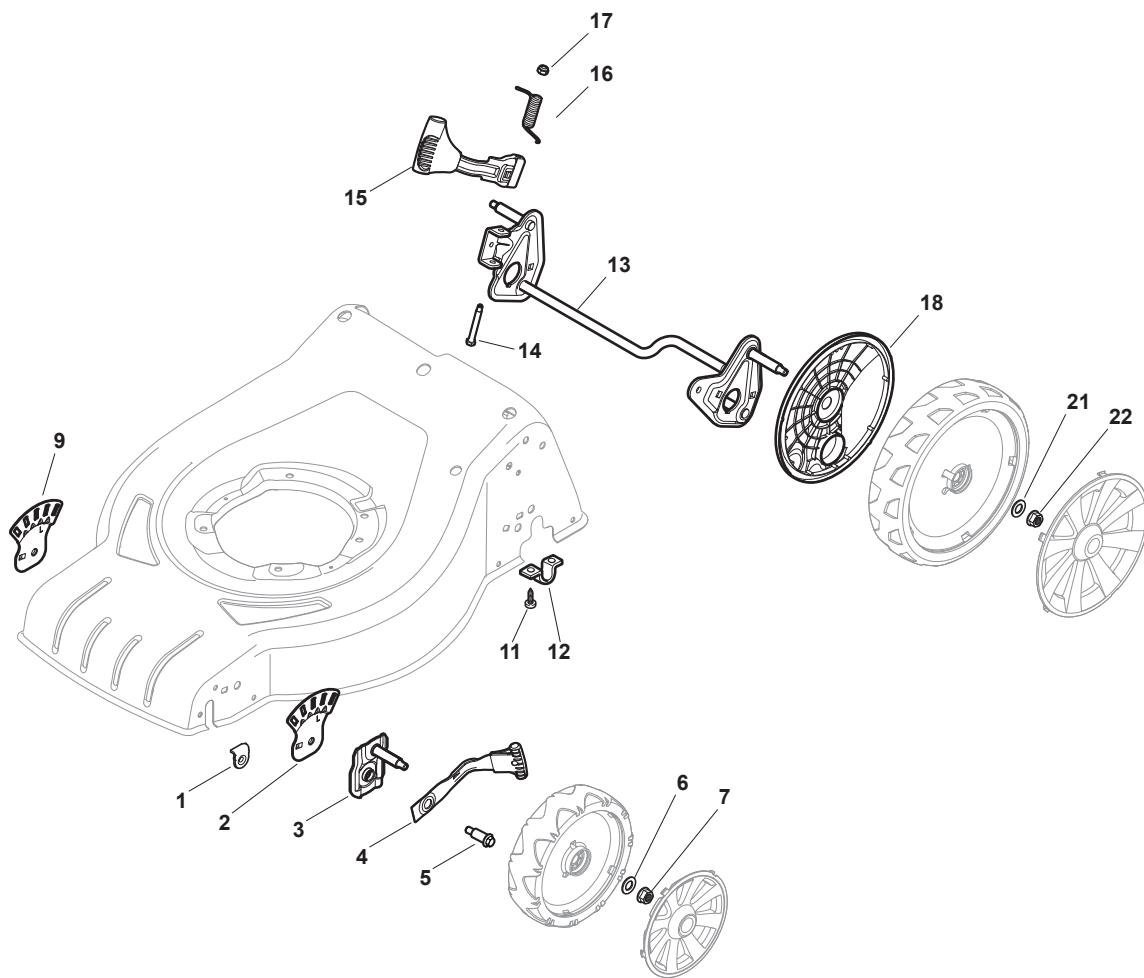

ILLUSTRATED PARTS LIST

CR 484 WS / WSQ CS 484 WS / WSQ

- Use GLOBAL GARDEN PRODUCT Genuine Spare Parts specified in the parts list for repair and/or replacement.
- The contents described in the parts list may change due to improvement.
- The drawings of the spare parts are only indicative and might not represent the part in question exactly.
- The indications "right" - "left" - "front" - "rear" refer to the position of the operator when using the machine.
- When placing orders of parts for repair and/or replacement, make sure that the illustrated parts list is the one applying to the machine's year of manufacture, as shown on the identification plate attached to the machine.

POS	PART. NO	Q.ty	DESCRIPTION	DESCRIZIONE	DESCRIPTION	BESCHREIBUNG	REMARKS
1	322545189/0	2	Plate	Piastrina	Plaquette	Plättchen	
2	322735597/1	1	Sector, Height Adjustment	Settore Regolazione Altezza	Secteur Reglage Hauteur	Sektor, Höheverstellung	
3	381005141/0	2	Support, Wheel	Supporto Ruota	Support Roue	Halter, Rad	
4	381003354/0	2	Lever, Height Adjustment	Leva Regolazione Altezza	Levier Reglage Hauteur	Hebel, Höneverstellung	
5	122519811/0	2	Pin	Perno	Pivot	Bolzen	
6	112521350/0	2	Washer	Rosetta	Rondelle	Scheibe	
7	112155000/0	2	Nut	Dado	Ecrou	Mutter	
9	322735595/1	1	Sector, Height Adjustment	Settore Regolazione Altezza	Secteur Reglage Hauteur	Sektor, Höheverstellung	
11	112728698/0	4	Screw	Vite	Vis	Schraube	
12	322545152/0	2	Plate	Piastrina	Plaquette	Plättchen	
13	381302817/0	1	Axle, Rear Wheels	Asse Ruote Posteriore	Axe Roues Arriere	Achse, Hinterrad	
14	122534131/0	1	Pin	Perno	Pivot	Bolzen	
15	381003357/0	1	Lever, Height Adjustment	Leva Regolazione Altezza	Levier Reglage Hauteur	Hebel, Höneverstellung	
16	122446192/0	1	Spring	Molla	Ressort	Feder	
17	112154510/0	1	Nut	Dado	Ecrou	Mutter	
18	322600205/0	2	Wheel Protection	Prot. Ruote	Protection Roue	Schütz, Räder	
21	112521350/0	2	Washer	Rosetta	Rondelle	Scheibe	
22	112155000/0	2	Nut	Dado	Ecrou	Mutter	