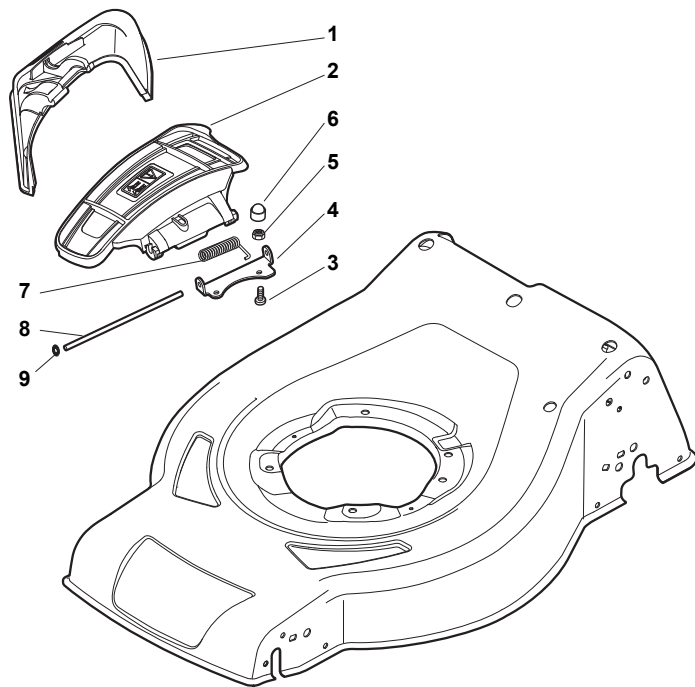

POS	PART. NO	Q.ty	DESCRIPTION	DESCRIZIONE	DESCRIPTION	BESCHREIBUNG	REMARKS
1	322108309/0	1	Rear Conveyor Assy	Convogl. Posteriore	Ens. Convoyeur Post.	Hinterleitblechsatz	
2	322600238/0	1	Ejection Guard	Protezione Uscita	Protection Sortie	Auswurfschutz	
3	112727803/0	2	Screw	Vite	Vis	Schraube	
4	322806639/0	1	Fulcrum Pin	Perno Fulcro	Pivot	Gelenkpunkt	
5	112154510/0	2	Nut	Dado	Ecrou	Mutter	
6	118203853/0	2	Protection	Cappuccio	Capuchon	Stecker	
7	122450456/0	1	Spring	Molla	Ressort	Feder	
8	122517869/0	1	Pin	Perno	Pivot	Bolzen	
9	112604896/0	2	Crown Fastener	Fissatore A Corona	Fixateur A Couronne	Kronescheibe