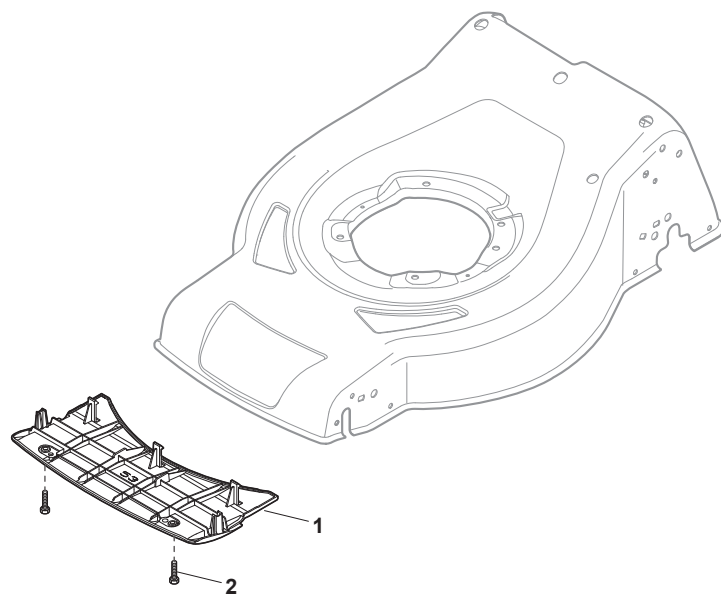

POS	PART. NO	Q.ty	DESCRIPTION	DESCRIZIONE	DESCRIPTION	BESCHREIBUNG	REMARKS
1	322500107/0	1	Front Combi	Pettine Anteriore	Vorne Comb	Peigne Avant	
2	112728698/0	2	Screw	Vite	Vis	Schraube