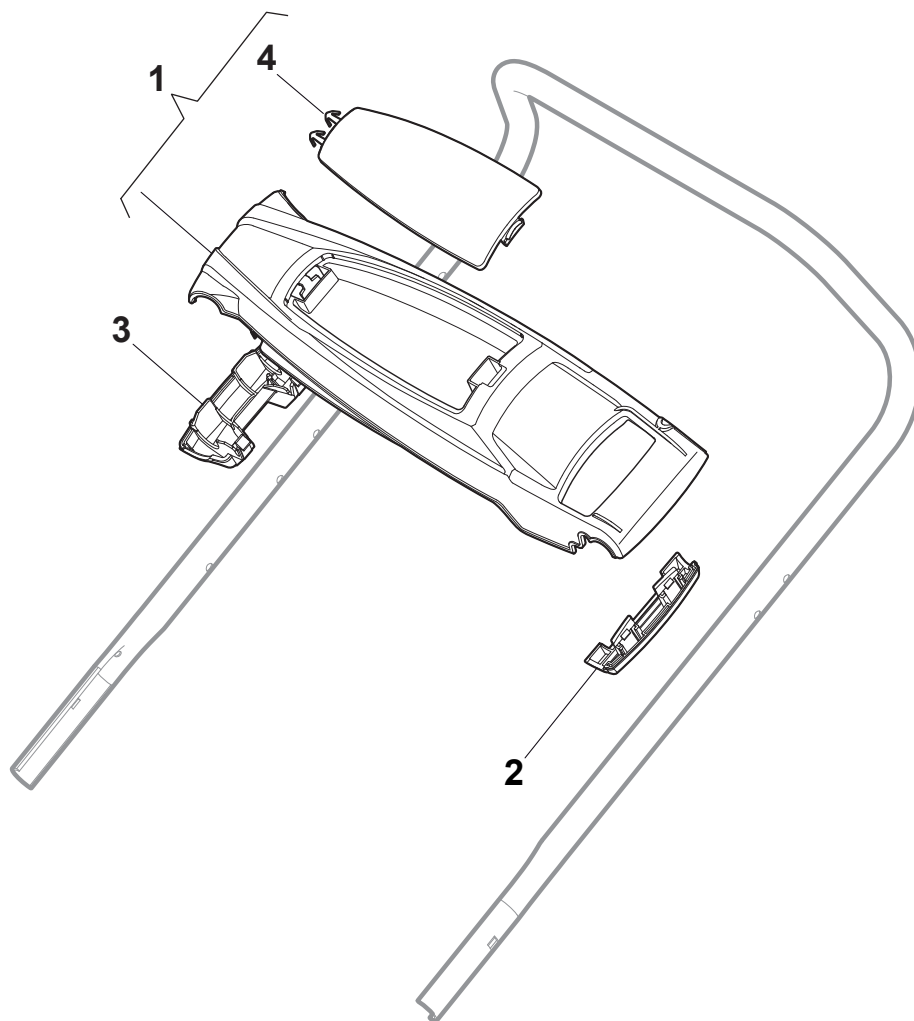

POS	PART. NO	Q.ty	DESCRIPTION	DESCRIZIONE	DESCRIPTION	BESCHREIBUNG	REMARKS
1	381124000/0	1	Dash Board Red	Cruscotto Rosso	Console Rouge	Konsole Rote	Red
1	381124001/0	1	Dash Board Yellow	Cruscotto Giallo	Console Jaune	Konsole Gelbe	Yellow
2	322546055/0	1	Plate	Piastrina	Plaque	Plättchen	Red
2	322546057/0	1	Plate	Piastrina	Plaque	Plättchen	Yellow
3	322546054/0	1	Plate	Piastrina	Plaque	Plättchen	Red
3	322546056/0	1	Plate	Piastrina	Plaque	Plättchen	Yellow
4	322120191/0	1	Dash Board Cover	Copertura Cruscotto	Console Couverture	Konsole Haube