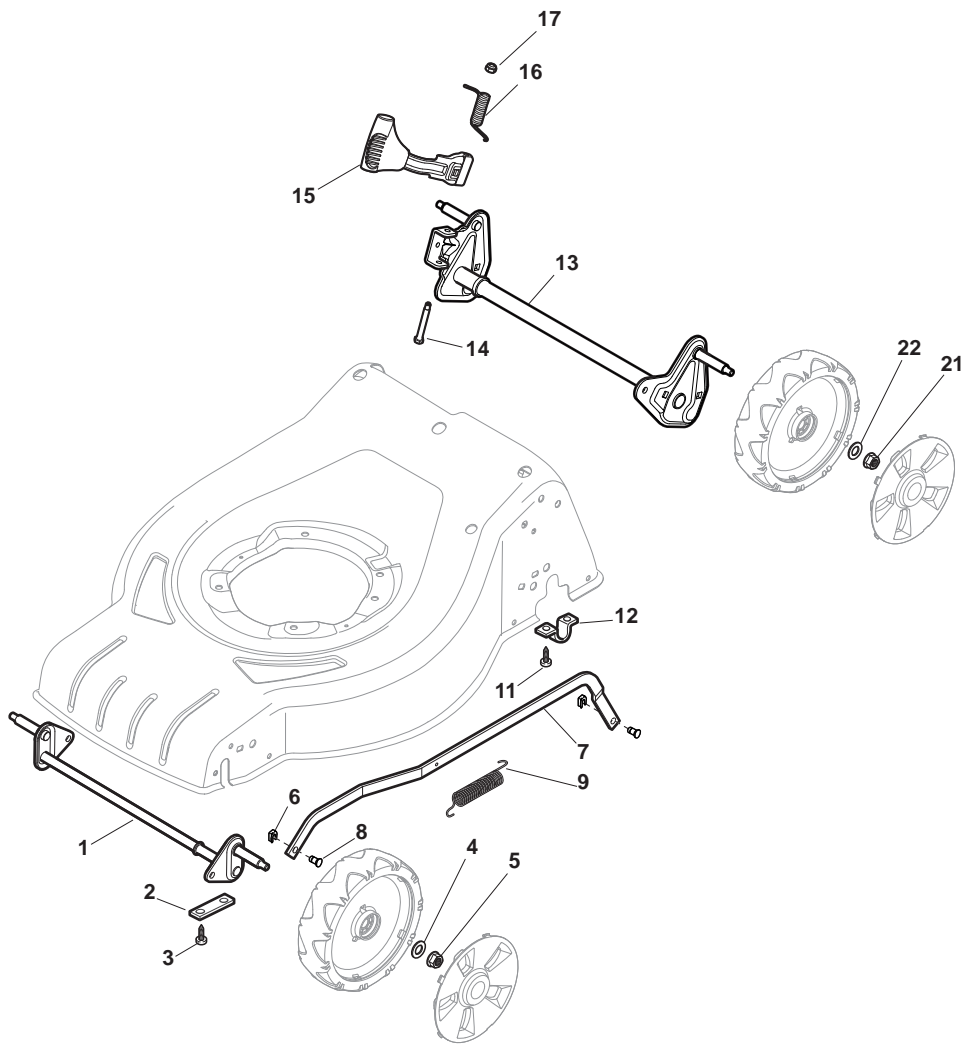

POS	PART. NO	Q.ty	DESCRIPTION	DESCRIZIONE	DESCRIPTION	BESCHREIBUNG	REMARKS
1	381302853/0	1	Axle, Front Wheels	Asse Ruote Anteriori	Axe Roues Avant	Achse, Vorderrad	
2	322545142/0	2	Plate	Piastrina	Plaquette	Plättchen	
3	112728698/0	4	Screw	Vite	Vis	Schraube	
4	112521350/0	2	Washer	Rosetta	Rondelle	Scheibe	
5	112155000/0	2	Nut	Dado	Ecrou	Mutter	
6	112436051/0	2	Plate	Piastrina	Plaquette	Plättchen	
7	322869677/0	1	Rod, Height Adjustment	Asta Comando Regol. Altezza	Tige Commande Reglage Hauteur	Stange, Höheverstellung	
8	122519823/0	2	Pin	Perno	Pivot	Bolzen	
9	122446193/0	1	Spring	Molla	Ressort	Feder	
11	112728698/0	4	Screw	Vite	Vis	Schraube	
12	322545152/0	2	Plate	Piastrina	Plaquette	Plättchen	
13	381302855/0	1	Axle, Rear Wheels	Asse Ruote Posteriore	Axe Roues Arriere	Achse, Hinterrad	
14	122534131/0	1	Pin	Perno	Pivot	Bolzen	
15	381003357/0	1	Lever, Height Adjustment	Leva Regolazione Altezza	Levier Reglage Hauteur	Hebel, Höneverstellung	
16	122446192/0	1	Spring	Molla	Ressort	Feder	
17	112154510/0	1	Nut	Dado	Ecrou	Mutter	
21	112521350/0	2	Washer	Rosetta	Rondelle	Scheibe	
22	112155000/0	2	Nut	Dado	Ecrou	Mutter