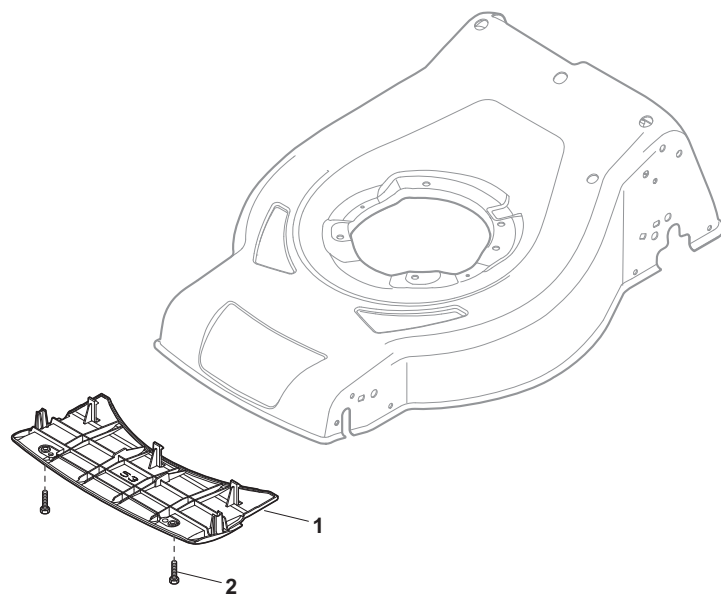

ILLUSTRATED PARTS LIST

CSL 480

CRL 480

- Use GLOBAL GARDEN PRODUCT Genuine Spare Parts specified in the parts list for repair and/or replacement.
- The contents described in the parts list may change due to improvement.
- The drawings of the spare parts are only indicative and might not represent the part in question exactly.
- The indications "right" - "left" - "front" - "rear" refer to the position of the operator when using the machine.
- When placing orders of parts for repair and/or replacement, make sure that the illustrated parts list is the one applying to the machine's year of manufacture, as shown on the identification plate attached to the machine.

POS	PART. NO	Q.ty	DESCRIPTION	DESCRIZIONE	DESCRIPTION	BESCHREIBUNG	REMARKS
1	381302821/0	1	Axle, Front Wheels	Asse Ruote Anteriori	Axe Roues Avant	Achse, Vorderrad	
2	22545142/0	2	Plate	Piastrina	Plaquette	Platte	
3	112728698/0	4	Screw	Vite	Vis	Schraube	
4	12521350/0	2	Washer	Rosetta	Rondelle	Scheibe	
5	12155000/0	2	Nut	Dado	Ecrou	Mutter	
6	112436051/0	2	Plate	Piastrina	Plaquette	Plättchen	
7	322869671/0	1	Rod, Height Adjustment	Asta Comando Regol. Altezza	Tige Commande Reglage Hauteur	Stange, Höheverstellung	GGP-B&S-Honda
7	322869681/0	1	Rod, Height Adjustment	Asta Comando Regol. Altezza	Tige Commande Reglage Hauteur	Stange, Höheverstellung	B&S E Series
8	122519820/0	2	Pin	Perno	Pivot	Bolzen	
9	122446193/0	1	Spring	Molla	Ressort	Feder	
11	112728698/0	4	Screw	Vite	Vis	Schraube	
12	22545152/0	2	Plate	Piastrina	Plaquette	Platte	
13	381302843/0	1	Axle, Rear Wheels	Asse Ruote Posteriori	Axe Roues Arriere	Achse, Hinterrad	
14	122534131/0	1	Pin	Perno	Pivot	Bolzen	
15	381003357/0	1	Lever, Height Adjustment	Leva Regolazione Altezza	Levier, Reglage Hauteur	Hebel, Höheverstellung	
16	122446192/0	1	Spring	Molla	Ressort	Feder	
17	12154510/0	1	Nut	Dado	Ecrou	Mutter	
21	12521350/0	2	Washer	Rosetta	Rondelle	Scheibe	
22	12155000/0	2	Nut	Dado	Ecrou	Mutter	