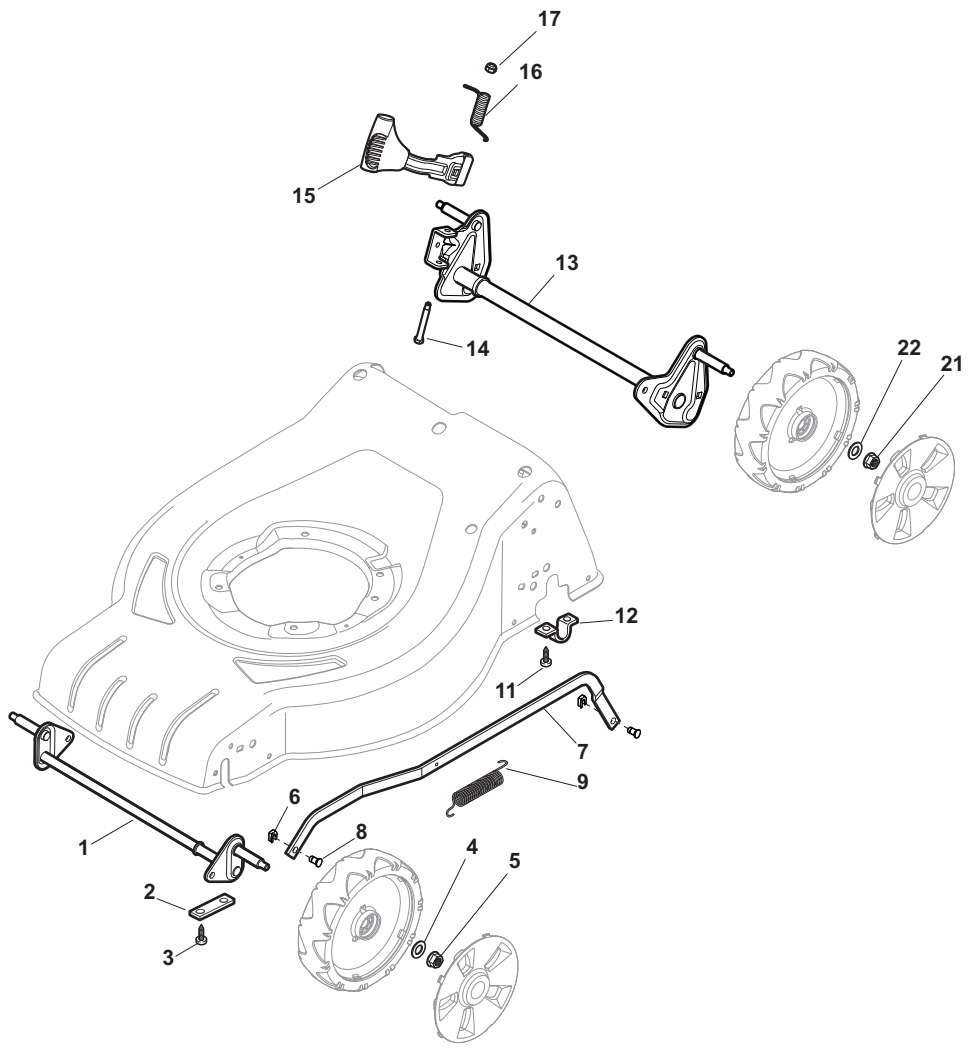

ILLUSTRATED PARTS LIST

CSL 480

CRL 480

- Use GLOBAL GARDEN PRODUCT Genuine Spare Parts specified in the parts list for repair and/or replacement.
- The contents described in the parts list may change due to improvement.
- The drawings of the spare parts are only indicative and might not represent the part in question exactly.
- The indications "right" - "left" - "front" - "rear" refer to the position of the operator when using the machine.
- When placing orders of parts for repair and/or replacement, make sure that the illustrated parts list is the one applying to the machine's year of manufacture, as shown on the identification plate attached to the machine.

POS	PART. NO	Q.ty	DESCRIPTION	DESCRIZIONE	DESCRIPTION	BESCHREIBUNG	REMARKS
1	381302821/0	1	Axle, Front Wheels	Asse Ruote Anteriori	Axe Roues Avant	Achse, Vorderrad	
2	22545142/0	2	Plate	Piastrina	Plaquette	Platte	
3	112728698/0	4	Screw	Vite	Vis	Schraube	
4	12521350/0	2	Washer	Rosetta	Rondelle	Scheibe	
5	12155000/0	2	Nut	Dado	Ecrou	Mutter	
6	112436051/0	2	Plate	Piastrina	Plaquette	Plättchen	
7	322869671/0	1	Rod, Height Adjustment	Asta Comando Regol. Altezza	Tige Commande Reglage Hauteur	Stange, Höheverstellung	GGP-B&S-Honda
7	322869681/0	1	Rod, Height Adjustment	Asta Comando Regol. Altezza	Tige Commande Reglage Hauteur	Stange, Höheverstellung	B&S E Series
8	122519820/0	2	Pin	Perno	Pivot	Bolzen	
9	122446193/0	1	Spring	Molla	Ressort	Feder	
11	112728698/0	4	Screw	Vite	Vis	Schraube	
12	22545152/0	2	Plate	Piastrina	Plaquette	Platte	
13	381302843/0	1	Axle, Rear Wheels	Asse Ruote Posteriori	Axe Roues Arriere	Achse, Hinterrad	
14	122534131/0	1	Pin	Perno	Pivot	Bolzen	
15	381003357/0	1	Lever, Height Adjustment	Leva Regolazione Altezza	Levier, Reglage Hauteur	Hebel, Höheverstellung	
16	122446192/0	1	Spring	Molla	Ressort	Feder	
17	12154510/0	1	Nut	Dado	Ecrou	Mutter	
21	12521350/0	2	Washer	Rosetta	Rondelle	Scheibe	
22	12155000/0	2	Nut	Dado	Ecrou	Mutter	