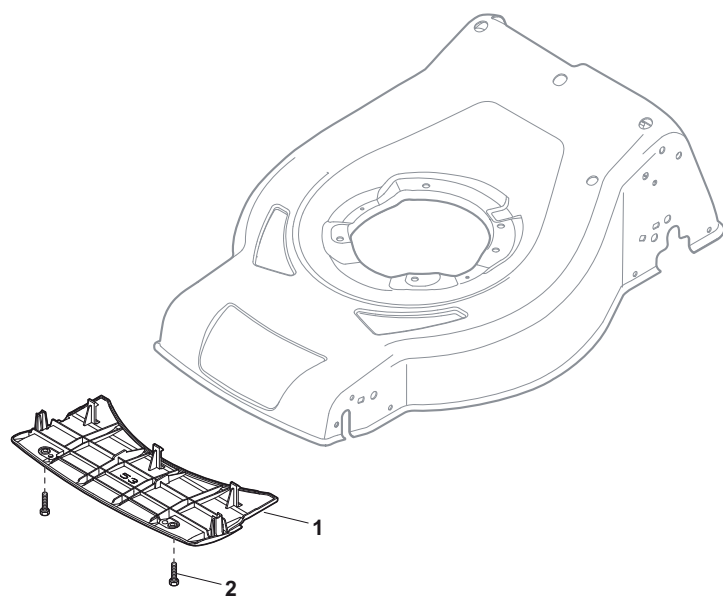

POS	PART. NO	Q.ty	DESCRIPTION	DESCRIZIONE	DESCRIPTION	BESCHREIBUNG	REMARKS
1	322500106/0	1	Front Combi	Pettine Anteriore	Peigne Avant	Vorne Comb	
2	112728698/0	2	Screw	Vite	Vis	Schraube