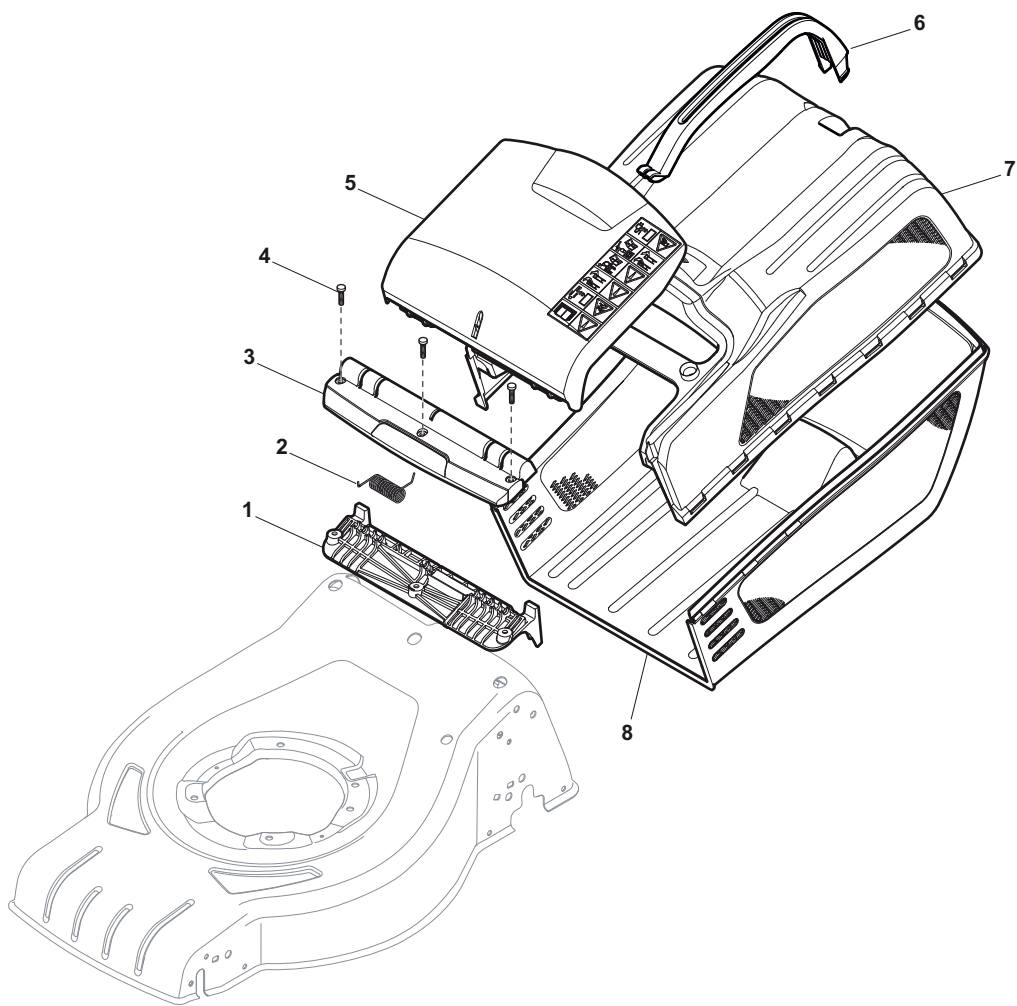

POS	PART. NO	Q.ty	DESCRIPTION	DESCRIZIONE	DESCRIPTION	BESCHREIBUNG	REMARKS
1	322785331/0	1	Support	Supporto	Support	Halter	
2	122450464/0	1	Spring	Molla	Ressort	Feder	
3	322109557/0	1	Cover, Grey	Copertura	Couvre	Kappe	Grey
3	322109556/0	1	Cover, Yellow	Copertura	Couvre	Kappe	Yellow
4	112728699/0	3	Screw	Vite	Vis	Schraube	
5	322600216/1	1	Stone-Guard, Grey	Parasassi	Pare-Pierres	Prallblech	Grey
5	322600214/1	1	Stone-Guard, Yellow	Parasassi	Pare-Pierres	Prallblech	Yellow
6	322393645/0	1	Handle	Maniglia	Poignée	Griff	
7	322486263/0	1	Grassbox Upper Part	Parte Sup.Sacco	Sac, Partie Superieure	Korb Oberteil	
8	322486267/0	1	Grassbox Lower Part	Parte Infer. Sacco	Sac, Partie Inferieure	Korb Unterteil