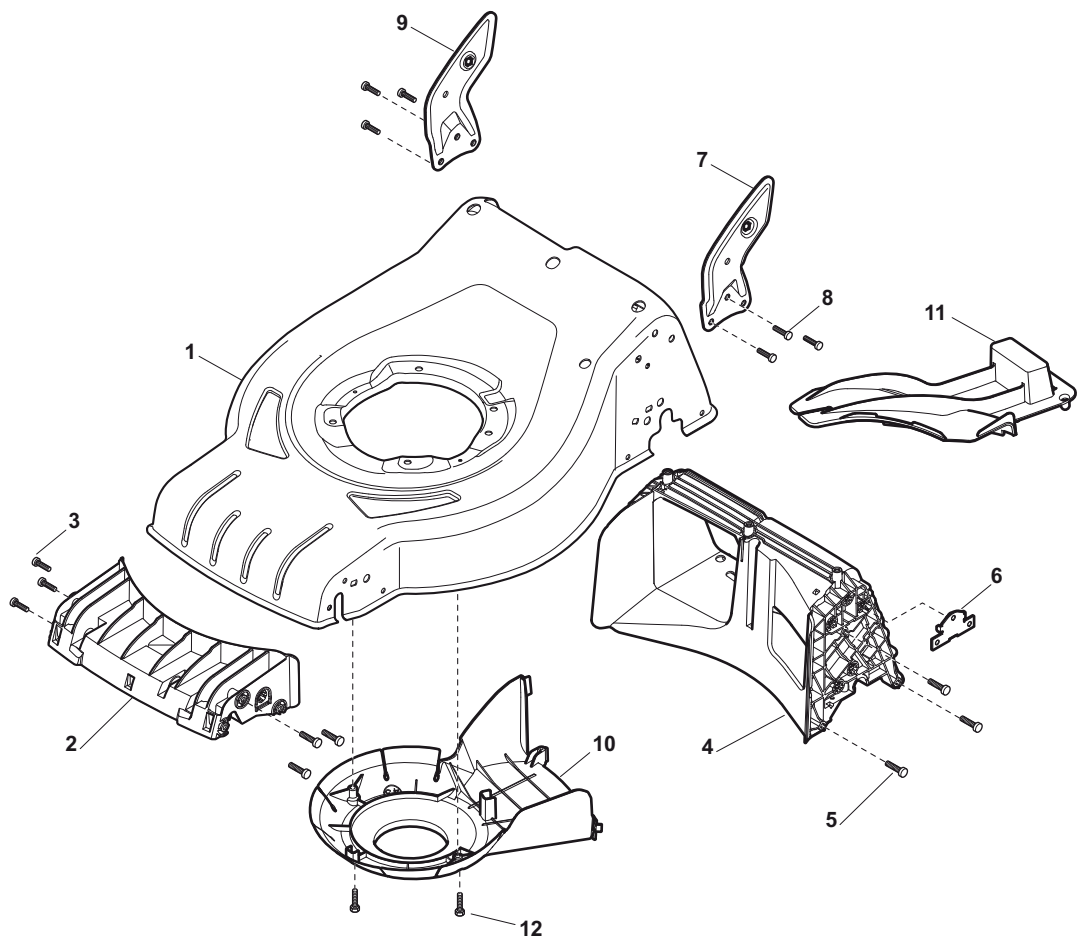

POS	PART. NO	Q.ty	DESCRIPTION	DESCRIZIONE	DESCRIPTION	BESCHREIBUNG	REMARKS
1	381004617/0	1	Deck Red	Chassis Rosso	Châssis Rouge	Gehäuse Rot	Side Discharge
2	322108301/1	1	Front Conveyor Assy	Convogl. Anteriore	Ens. Convoyeur Avant	Hinterleitblechvorder	
3	112728699/0	6	Screw	Vite	Vis	Schraube	
4	322108302/0	1	Rear Conveyor Assy	Convogl. Posteriore	Ens. Convoyeur Post.	Hinterleitblechsatz	
5	112728699/0	6	Screw	Vite	Vis	Schraube	
6	322545213/0	2	Plate	Piastrina	Plaquette	Platte	
7	381005139/0	1	Bracket, L	Staffa Sx	Bride G	Pratze, Linke	
8	112727801/0	6	Screw	Vite	Vis	Schraube	
9	381005137/0	1	Bracket, R	Staffa Dx	Bride D	Pratze, Rechte	
10	322060242/0	1	Protection, Belt	Carter Cinghia	Protection Courroie	Schutz, Riemen	
11	322140239/0	1	Deflector	Deflettore	Deflecteur	Deflektor	
12	12728530/0	2	Screw	Vite	Vis	Schraube