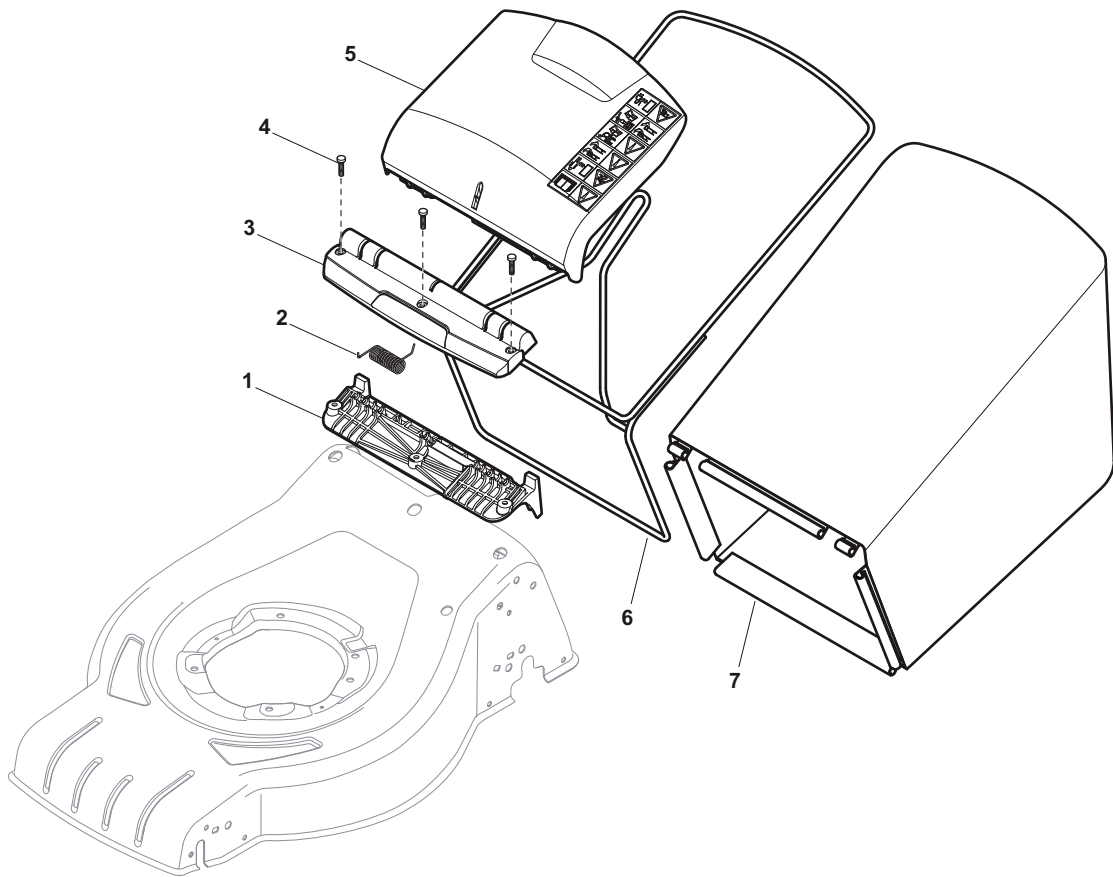

POS	PART. NO	Q.ty	DESCRIPTION	DESCRIZIONE	DESCRIPTION	BESCHREIBUNG	REMARKS
1	322785331/0	1	Support	Supporto	Support	Halter	
2	122450464/0	1	Spring	Molla	Ressort	Feder	
3	322109557/0	1	Cover, Grey	Copertura	Couvre	Kappe	Grey
3	322109556/0	1	Cover, Yellow	Copertura	Couvre	Kappe	Yellow
4	112728699/0	3	Screw	Vite	Vis	Schraube	
5	322600216/1	1	Stone-Guard, Grey	Parasassi	Pare-Pierres	Prallblech	Grey
5	322600214/1	1	Stone-Guard, Yellow	Parasassi	Pare-Pierres	Prallblech	Yellow
6	181006409/0	1	Chassis Box	Telaio Sacco	Châssis Bac	Rahmen Sack	
7	181002319/0	1	Box, Fabric	Sacco, Tela	Sac, Toile	Sack, Tuck