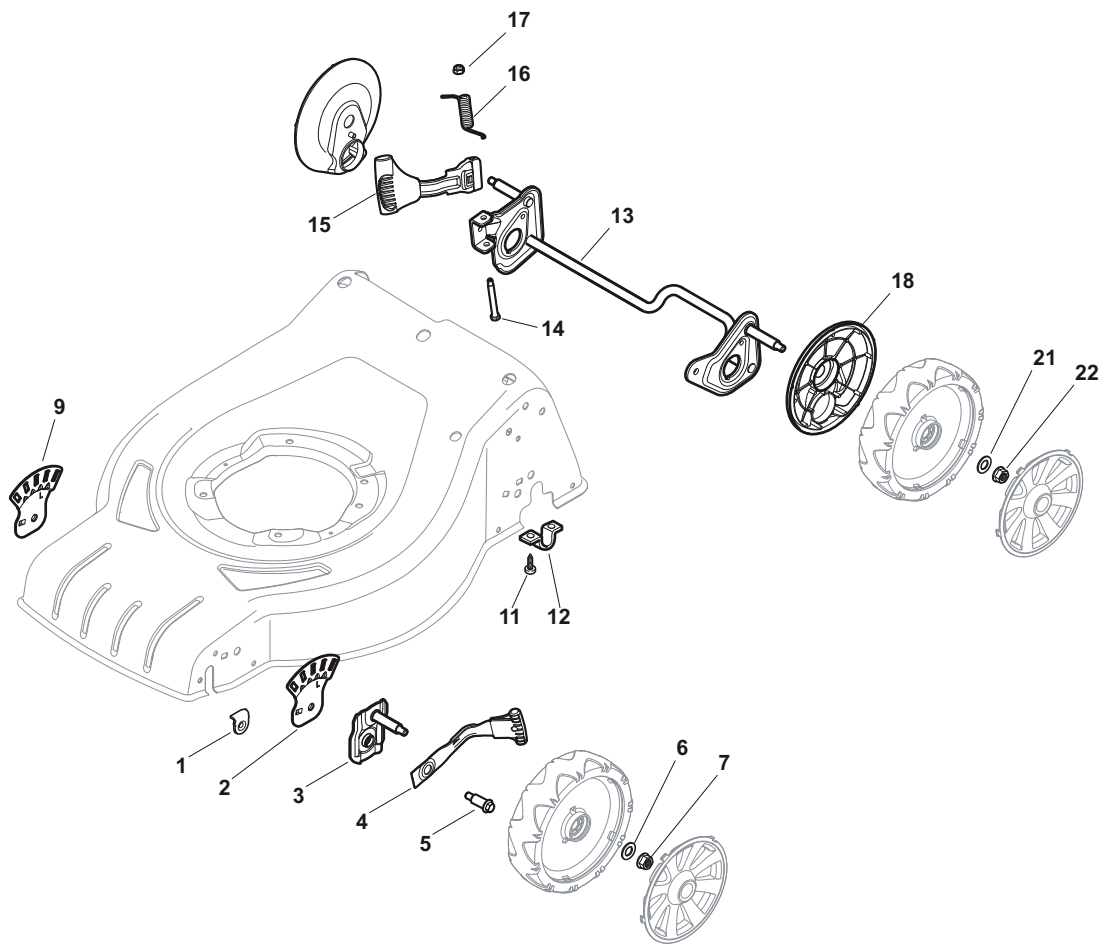

ILLUSTRATED PARTS LIST

CS 480 SQ

CR 480 SQ

- Use GLOBAL GARDEN PRODUCT Genuine Spare Parts specified in the parts list for repair and/or replacement.
- The contents described in the parts list may change due to improvement.
- The drawings of the spare parts are only indicative and might not represent the part in question exactly.
- The indications "right" - "left" - "front" - "rear" refer to the position of the operator when using the machine.
- When placing orders of parts for repair and/or replacement, make sure that the illustrated parts list is the one applying to the machine's year of manufacture, as shown on the identification plate attached to the machine.

POS	PART. NO	Q.ty	DESCRIPTION	DESCRIZIONE	DESCRIPTION	BESCHREIBUNG	REMARKS
1	322545189/0	2	Plate	Piastrina	Plaquette	Plättchen	
2	322735597/1	1	Sector, Height Adjustment	Settore Di Regolazione	Secteur Reglage	Sektor, Höheverstellung	
3	381005141/0	2	Support, Wheel	Supporto Ruota	Support Roue	Halter, Rad	
4	381003354/0	2	Lever, Height Adjustment	Leva Regolazione Altezza	Levier, Reglage Hauteur	Hebel, Höheverstellung	
5	22519811/0	2	Pin	Perno	Pivot	Bolzen	
6	12521350/0	2	Washer	Rosetta	Rondelle	Scheibe	
7	12155000/0	2	Nut	Dado	Ecrou	Mutter	
9	322735595/1	1	Sector, Height Adjustment	Settore Di Regolazione	Secteur Reglage	Sektor, Höheverstellung	
11	112728698/0	4	Screw	Vite	Vis	Schraube	
12	22545152/0	2	Plate	Piastrina	Plaquette	Platte	
13	381302819/0	1	Axle, Rear Wheels	Asse Ruote Posteriori	Axe Roues Arriere	Achse, Hinterrad	
14	122534131/0	1	Pin	Perno	Pivot	Bolzen	
15	381003356/0	1	Lever, Height Adjustment	Leva Regolazione Altezza	Levier, Reglage Hauteur	Hebel, Höheverstellung	
16	122446192/0	1	Spring	Molla	Ressort	Feder	
17	12154510/0	1	Nut	Dado	Ecrou	Mutter	
18	322600204/0	2	Wheel Protection	Prot. Ruote	Protection Roue	Schütz, Rechtes	
21	12521350/0	2	Washer	Rosetta	Rondelle	Scheibe	
22	12155000/0	2	Nut	Dado	Ecrou	Mutter	