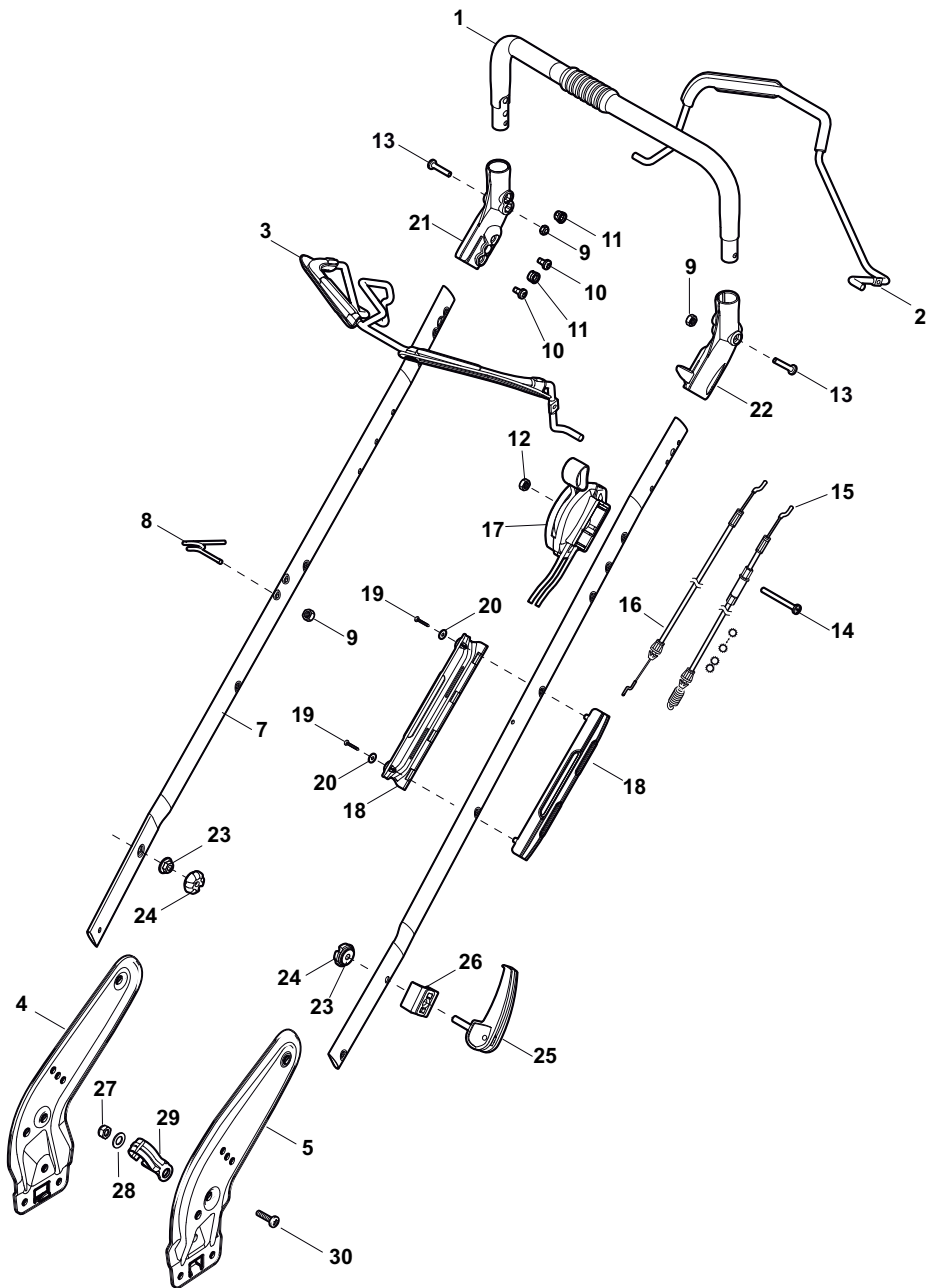

POS	PART. NO	Q.ty	DESCRIPTION	DESCRIZIONE	DESCRIPTION	BESCHREIBUNG	REMARKS
1	381006670/2	1	Handgrip	Impugnatura	Poignée	Handgriff	
2	381003349/0	1	Lever, Driving	Leva Trazione	Levier Traction	Antriebhebel	
3	381003344/0	1	Lever, Engine Brake	Leva Freno Motore	Levier Frein Moteur	Hebel, Motorbremse	
4	381005149/0	1	Bracket, R	Staffa Dx	Etrier Droit	Steigbügel, Rechte	
5	381005151/0	1	Bracket, L	Staffa Sx	Etrier Gauche	Steigbügel, Linke	
7	381006773/0	2	Handle Black	Manico Nero	Mancheron Noir	Holm Schwarz	Black
7	381006774/0	2	Handle Grey	Manico Grigio	Mancheron Gris	Holm Grau	Grey
8	122430309/0	1	Spring	Molla	Ressort	Feder	
9	112154330/0	2	Nut	Dado	Ecrou	Mutter	
10	112735662/1	4	Screw	Vite	Vis	Schraube	
11	322041967/0	4	Bush	Bussola	Douille	Büchse	
12	112154510/0	3	Nut	Dado	Ecrou	Mutter	
13	112728721/0	2	Screw	Vite	Vis	Schraube	
14	112727786/0	1	Screw	Vite	Vis	Schraube	
15	381030075/0	1	Cable, Rear Drive	Cavo Comando Trazione	Câble, Commande Traction	Kabel, Antrieb	
16	181030074/0	1	Cable, Thread Engine Brake	Cavo Freno Motore	Cable Frein Moteur	Kabel, Motorbremse	
17	181005512/0	1	Throttle Cable	Cavo Acceleratore	Cable, Accelérateur	Gashebel Kabel	Honda - GGP
17	181005513/0	1	Throttle Cable	Cavo Acceleratore	Cable, Accelérateur	Gashebel Kabel	Honda AC
17	181005520/1	1	Throttle Cable	Cavo Acceleratore	Cable, Accelérateur	Gashebel Kabel	B&S
17	181005525/0	1	Throttle Cable	Cavo Acceleratore	Cable, Accelérateur	Gashebel Kabel	B&S 575
17	181005523/1	1	Throttle Cable	Cavo Acceleratore	Cable, Accelérateur	Gashebel Kabel	B&S 850
18	322806644/0	1	Protection	Cappuccio	Capuchon	Stecker	
19	112727812/0	2	Screw	Vite	Vis	Schraube	
20	112523000/1	2	Washer	Rosetta	Rondelle	Scheibe	
21	322488301/0	1	Support , R	Supporto, Parte Dx	Support, D	Halter, Rechte	
22	322488303/0	1	Support, L	Supporto, Parte Sx	Support, G	Halter, Linke	
23	112154220/0	2	Nut	Dado	Ecrou	Mutter	
24	322399835/0	2	Knob	Manopolina	Poignée	Griff	
25	381003253/0	2	Handle	Maniglia	Poignée	Griff	
26	322680017/0	2	Support	Supporto	Support	Halter	
27	112155000/0	1	Nut	Dado	Ecrou	Mutter	
28	125038002/1	1	Bush	Bussola	Douille	Büchse	
29	322192156/0	1	Fair Led	Fascetta	Collier	Bowdenzughalter	
30	112760605/0	1	Screw	Vite	Vis	Schraube