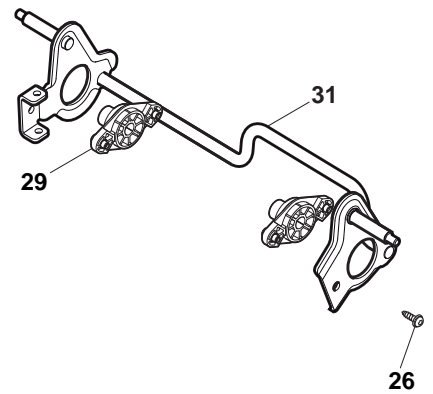

Rear Axle with Bearing

Rear Axle with Plastic Bushing