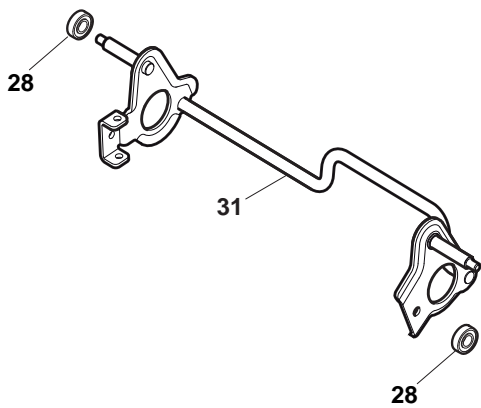

Rear Axle with Plastic Bushing