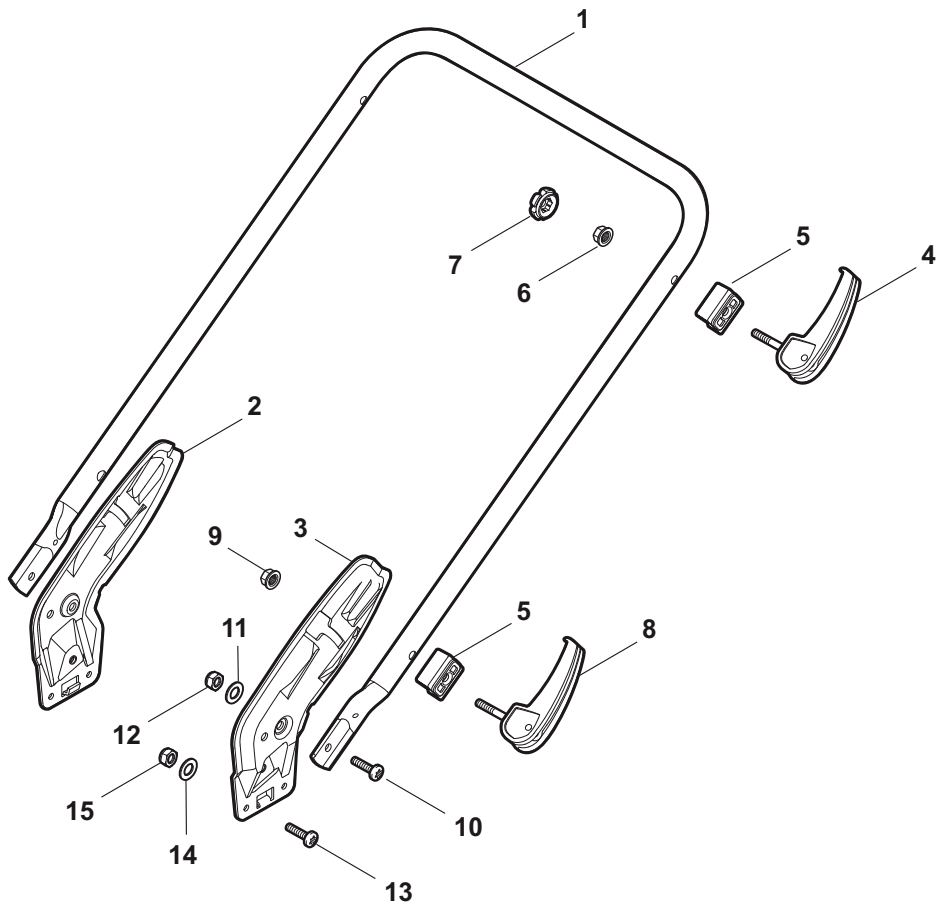

POS	PART. NO	Q.ty	DESCRIPTION	DESCRIZIONE	DESCRIPTION	BESCHREIBUNG	REMARKS
1	381006891/0	1	Handle, Lower Part	Parte Inf Maniglia	Poignée, Partie Inferieure	Griff, Unterteil	
2	381005125/0	1	Bracket, R	Staffa Dx	Etrier Droit	Steigbügel, Rechte	
3	381005127/0	1	Bracket, L	Staffa Sx	Etrier Gauche	Steigbügel, Linke	
4	381103350/0	2	Handle	Maniglia	Poignée	Griff	
5	322680016/0	4	Support	Supporto	Support	Halter	
6	122131750/0	2	Nut	Dado	Ecrou	Mutter	
7	322399835/0	2	Knob	Manopolina	Poignée	Griff	
8	381003254/0	2	Handle	Maniglia	Poignée	Griff	
9	112154220/0	2	Nut	Dado	Ecrou	Mutter	
10	112760605/0	2	Screw	Vite	Vis	Schraube	
11	112521350/0	2	Washer	Rosetta	Rondelle	Scheibe	
12	112155000/0	2	Nut	Dado	Ecrou	Mutter	
13	112727803/0	6	Screw	Vite	Vis	Schraube	
14	112523040/0	6	Washer	Rosetta	Rondelle	Scheibe	
15	112154510/0	6	Nut	Dado	Ecrou	Mutter