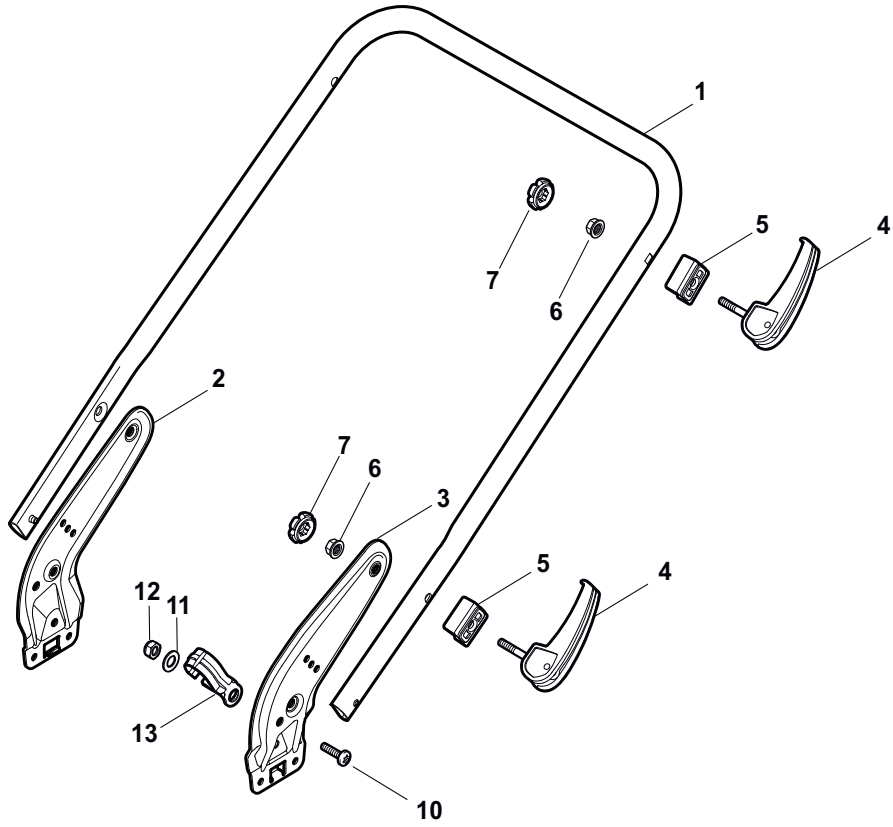

POS	PART. NO	Q.ty	DESCRIPTION	DESCRIZIONE	DESCRIPTION	BESCHREIBUNG	REMARKS
1	381006719/0	1	Handle, Lower Part	Parte Inf Maniglia	Poignée, Partie Inferieure	Griff, Unterteil	Black
1	381006720/0	1	Handle, Lower Part	Parte Inf Maniglia	Poignée, Partie Inferieure	Griff, Unterteil	Grey
2	381005149/0	1	Bracket, R	Staffa Dx	Etrier Droit	Steigbügel, Rechte	
3	381005151/0	1	Bracket, L	Staffa Sx	Etrier Gauche	Steigbügel, Linke	
4	381003253/0	2	Handle	Maniglia	Poignée	Griff	
5	322680016/0	4	Support	Supporto	Support	Halter	
6	122131750/0	4	Nut	Dado	Ecrou	Mutter	
7	322399835/0	4	Knob	Manopolina	Poignée	Griff	
10	112760605/0	2	Screw	Vite	Vis	Schraube	
11	125038002/1	2	Bush	Bussola	Douille	Büchse	
12	112155000/0	2	Nut	Dado	Ecrou	Mutter	
13	322192156/0	1	Fair Led	Fascetta	Collier	Bowdenzughalter	
14	381103350/0	2	Handle	Maniglia	Poignée	Griff