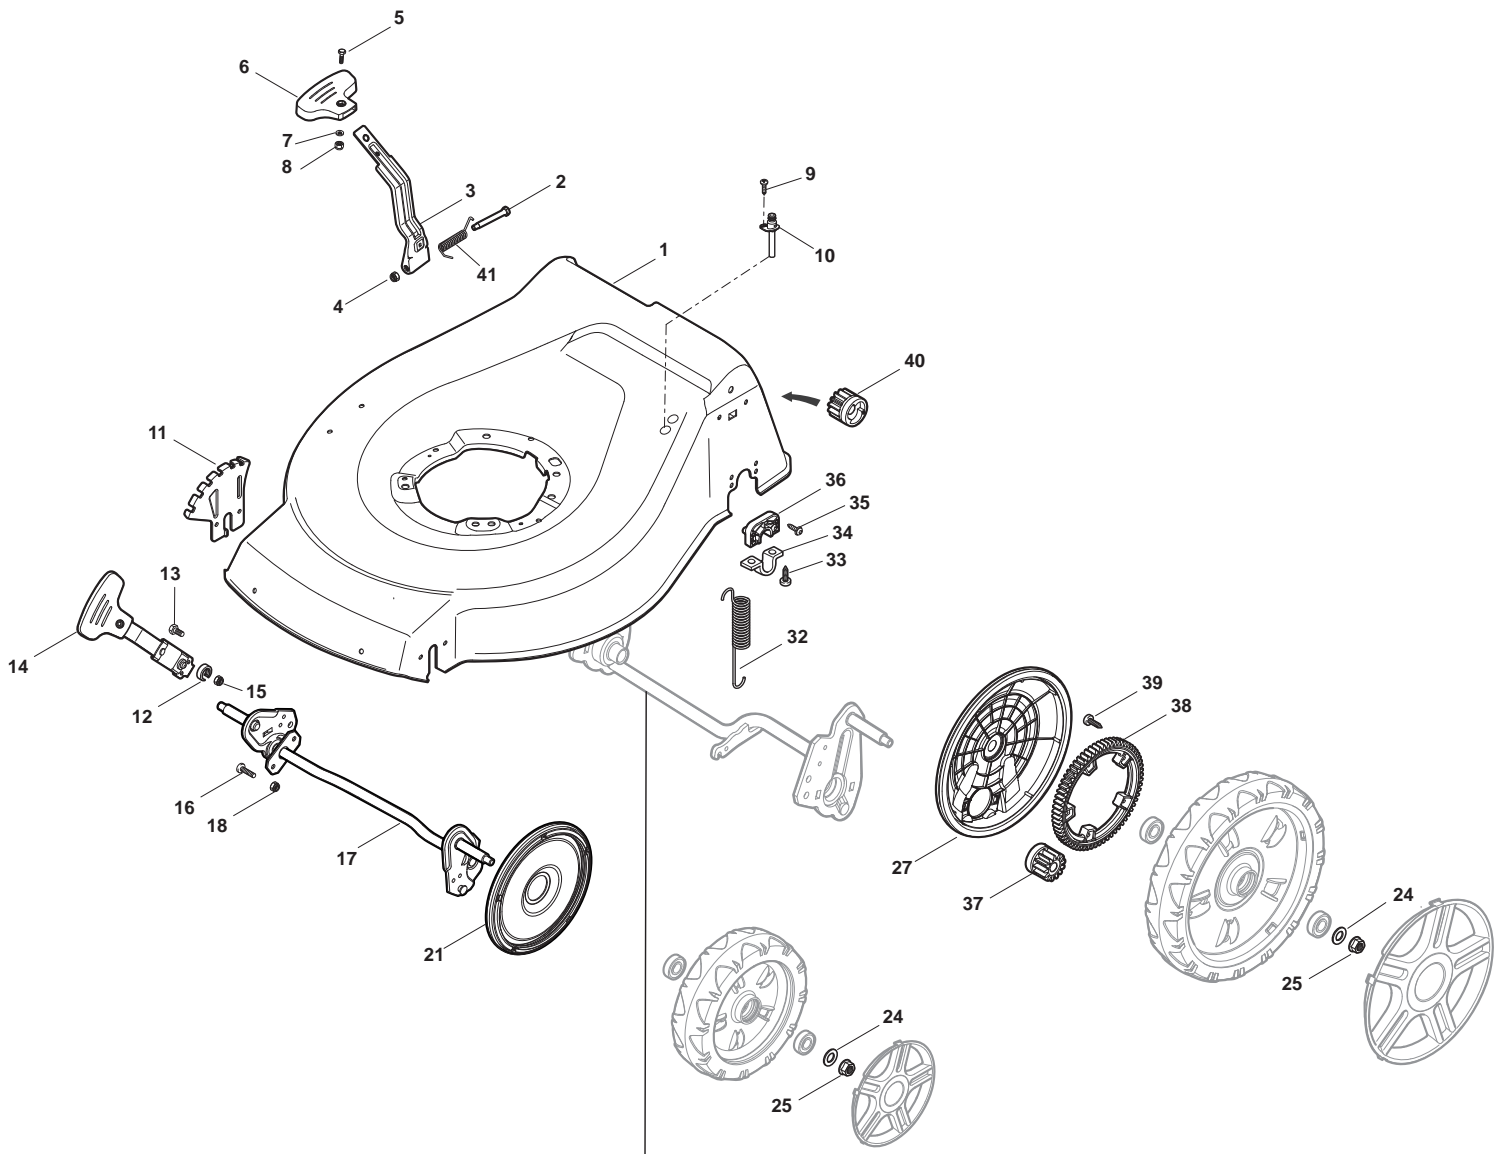

Rear Axle with Bearing

POS	PART. NO	Q.ty	DESCRIPTION	DESCRIZIONE	DESCRIPTION	BESCHREIBUNG	REMARKS
1	381004540/0	1	Deck Red	Chassis Rosso	Châssis Rouge	Gehäuse Rot	
1	381004590/0	1	Deck Yellow	Chassis Giallo	Châssis Jaune	Gehäuse Gelb	
1	381004542/0	1	Deck Red	Chassis Rosso	Châssis Rouge	Gehäuse Rot	Side Discharge
2	122534131/0	1	Pin	Perno	Pivot	Bolzen	
3	381003398/0	1	Lever, Height Adjustment	Leva Regolazione Altezza	Levier Reglage Hauteur	Hebel, Höneverstellung	
4	112154510/0	1	Nut	Dado	Ecrou	Mutter	
5	112788512/0	1	Screw	Vite	Vis	Schraube	
6	322394503/0	1	Knob	Manopolina	Poignée	Griff	
7	112521310/0	1	Washer	Rosetta	Rondelle	Scheibe	
8	112150000/0	1	Nut	Dado	Ecrou	Mutter	
9	112728450/0	1	Screw	Vite	Vis	Schraube	
10	322034002/0	1	Washing Connection	Attacco Acqua Lavaggio	Attaque Lavage	Waschenverbindung	
11	322735589/0	1	Sector, Height Adjustment	Settore Regolazione Altezza	Secteur Reglage Hauteur	Sektor, Höneverstellung	
12	122171002/0	2	Spacer	Distanziale	Entretoise	Distanzring	
13	112789000/0	2	Screw	Vite	Vis	Schraube	
14	381003351/0	1	Lever, Height Adjustment	Leva Regolazione Altezza	Levier Reglage Hauteur	Hebel, Höneverstellung	
15	112154330/0	2	Nut	Dado	Ecrou	Mutter	
16	112727803/0	4	Screw	Vite	Vis	Schraube	
17	381002885/1	1	Axle, Front Wheels	Asse Ruote Anteriori	Axe Roues Avant	Achse, Vorderrad	
18	112154510/0	4	Nut	Dado	Ecrou	Mutter	
21	322600145/0	2	Protection, Wheel	Protezione Ruote	Protection Roue	Schütz, Räder	
24	112521350/0	4	Washer	Rosetta	Rondelle	Scheibe	
25	112155000/0	4	Nut	Dado	Ecrou	Mutter	
26	112728697/0	4	Screw	Vite	Vis	Schraube	
27	322600208/0	2	Protection, Wheel	Protezione Ruote	Protection Roue	Schütz, Räder	
28	119216035/0	2	Bearing	Cuscinetto	Coussinet	Lager	
29	322042063/0	2	Bush	Bussola	Douille	Büchse	
30	381302835/1	1	Axle, Rear Wheels	Asse Ruote Posteriore	Axe Roues Arriere	Achse, Hinterrad	for Bearing
31	381302839/0	1	Axle, Rear Wheels	Asse Ruote Posteriore	Axe Roues Arriere	Achse, Hinterrad	for Plastic Bushing
32	122450460/0	1	Spring	Molla	Ressort	Feder	
33	112728697/0	4	Screw	Vite	Vis	Schraube	
34	322545152/0	2	Plate	Piastrina	Plaquette	Plättchen	
35	112728697/0	4	Screw	Vite	Vis	Schraube	
36	322785304/1	2	Support	Supporto	Support	Halter	
37	122570134/0	1	Pinion L	Pignone Sx	Pignon G	Ritzel Linkes	
38	322120115/0	2	Ring Gear	Corona	Couronne	Kranz	
39	112728706/0	6	Screw	Vite	Vis	Schraube	
40	122570133/0	1	Pinion R	Pignone Dx	Pignon D	Ritzel Rechtes	
41	122446192/0	1	Spring	Molla	Ressort	Feder