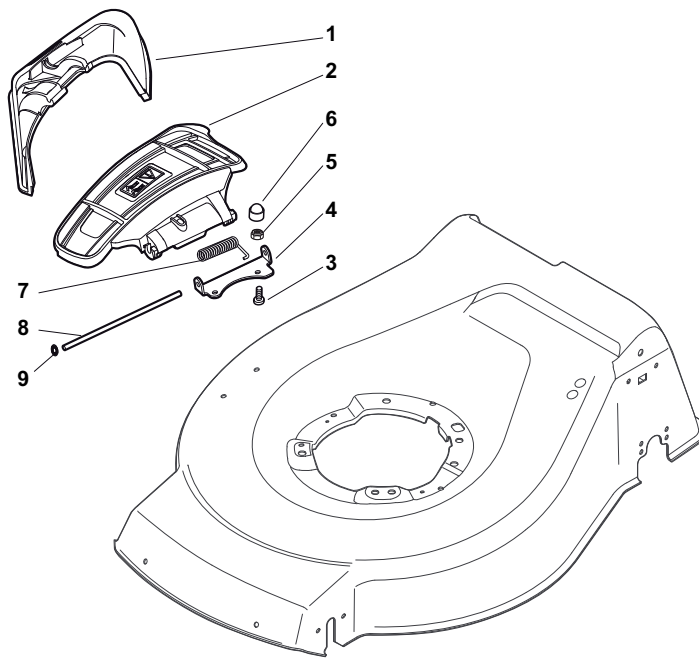

ILLUSTRATED PARTS LIST

NT 534 WTRE 4S NT 534 WTREQ 4S

- Use GLOBAL GARDEN PRODUCT Genuine Spare Parts specified in the parts list for repair and/or replacement.
- The contents described in the parts list may change due to improvement.
- The drawings of the spare parts are only indicative and might not represent the part in question exactly.
- The indications "right" - "left" - "front" - "rear" refer to the position of the operator when using the machine.
- When placing orders of parts for repair and/or replacement, make sure that the illustrated parts list is the one applying to the machine's year of manufacture, as shown on the identification plate attached to the machine.

POS	PART. NO	Q.ty	DESCRIPTION	DESCRIZIONE	DESCRIPTION	BESCHREIBUNG	REMARKS
1	322108295/0	1	Stone-Guard	Parasassi	Pare-Pierres	Prallblech	
2	322600195/0	1	Ejection Guard	Protezione Uscita	Protection Sortie	Auswurfschutz	
3	112727803/0	2	Screw	Vite	Vis	Schraube	
4	322806639/0	1	Fulcrum Pin	Perno Fulcro	Pivot	Gelenkpunkt	
5	112154510/0	2	Nut	Dado	Ecrou	Mutter	
6	118203853/0	2	Protection	Cappuccio	Capuchon	Stecker	
7	122450456/0	1	Spring	Molla	Ressort	Feder	
8	122517869/0	1	Pin	Perno	Pivot	Bolzen	
9	112604896/0	2	Crown Fastener	Fissatore A Corona	Fixateur A Couronne	Kronescheibe	