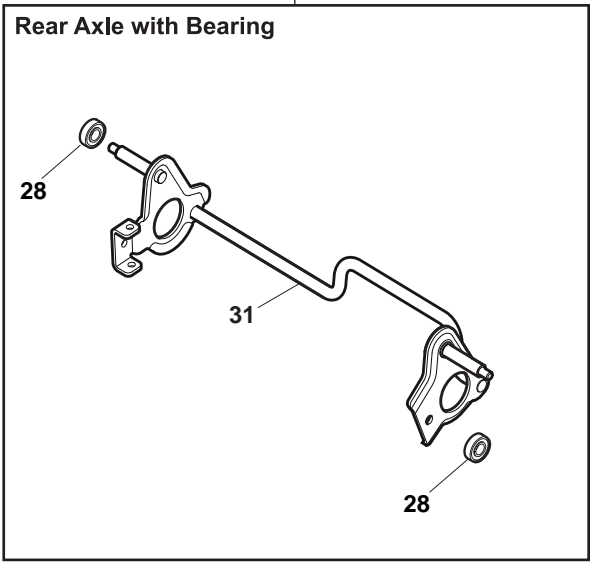

POS	PART. NO	Q.ty	DESCRIPTION	DESCRIZIONE	DESCRIPTION	BESCHREIBUNG	REMARKS
1	381004540/0	1	Deck Red	Chassis Rosso	Châssis Rouge	Gehäuse Rot	
1	381004542/0	1	Deck Red	Chassis Rosso	Châssis Rouge	Gehäuse Rot	Side Discharge
1	381004590/0	1	Deck Yellow	Chassis Giallo	Châssis Jaune	Gehäuse Gelb	
2	122534131/0	1	Pin	Perno	Pivot	Bolzen	
3	381003398/0	1	Lever, Height Adjustment	Leva Regolazione Altezza	Levier Reglage Hauteur	Hebel, Höneverstellung	
4	112154510/0	1	Nut	Dado	Ecrou	Mutter	
5	112788512/0	1	Screw	Vite	Vis	Schraube	
6	322394503/0	1	Knob	Manopolina	Poignée	Griff	
7	112521310/0	1	Washer	Rosetta	Rondelle	Scheibe	
8	112150000/0	1	Nut	Dado	Ecrou	Mutter	
9	112728450/0	1	Screw	Vite	Vis	Schraube	
10	322034002/0	1	Washing Connection	Attacco Acqua Lavaggio	Attaque Lavage	Waschenverbindung	
11	322735589/0	1	Sector, Height Adjustment	Settore Regolazione Altezza	Secteur Reglage Hauteur	Sektor, Höneverstellung	
12	122171002/0	2	Spacer	Distanziale	Entretoise	Distanzring	
13	112789000/0	2	Screw	Vite	Vis	Schraube	
14	381003351/0	1	Lever, Height Adjustment	Leva Regolazione Altezza	Levier Reglage Hauteur	Hebel, Höneverstellung	
15	112154330/0	2	Nut	Dado	Ecrou	Mutter	
16	112727803/0	4	Screw	Vite	Vis	Schraube	
17	381002885/1	1	Axle, Front Wheels	Asse Ruote Anteriori	Axe Roues Avant	Achse, Vorderrad	
18	112154510/0	4	Nut	Dado	Ecrou	Mutter	
21	322600145/0	2	Protection, Wheel	Protezione Ruote	Protection Roue	Schütz, Räder	
24	112521350/0	4	Washer	Rosetta	Rondelle	Scheibe	
25	112155000/0	4	Nut	Dado	Ecrou	Mutter	
26	112728697/0	4	Screw	Vite	Vis	Schraube	
27	322600208/0	2	Protection, Wheel	Protezione Ruote	Protection Roue	Schütz, Räder	
28	119216035/0	2	Bearing	Cuscinetto	Coussinet	Lager	
29	322042063/0	2	Bush	Bussola	Douille	Büchse	
30	381302835/1	1	Axle, Rear Wheels	Asse Ruote Posteriore	Axe Roues Arriere	Achse, Hinterrad	for Bearing
31	381302839/0	1	Axle, Rear Wheels	Asse Ruote Posteriore	Axe Roues Arriere	Achse, Hinterrad	for Plastic Bushing
32	122450460/0	1	Spring	Molla	Ressort	Feder	
33	112728697/0	4	Screw	Vite	Vis	Schraube	
34	322545152/0	2	Plate	Piastrina	Plaquette	Plättchen	
35	112728697/0	4	Screw	Vite	Vis	Schraube	
36	322785304/1	2	Support	Supporto	Support	Halter	
37	122570134/0	1	Pinion L	Pignone Sx	Pignon G	Ritzel Linkes	
38	322120115/0	2	Ring Gear	Corona	Couronne	Kranz	
39	112728706/0	6	Screw	Vite	Vis	Schraube	
40	122570133/0	1	Pinion R	Pignone Dx	Pignon D	Ritzel Rechtes	
41	122446192/0	1	Spring	Molla	Ressort	Feder