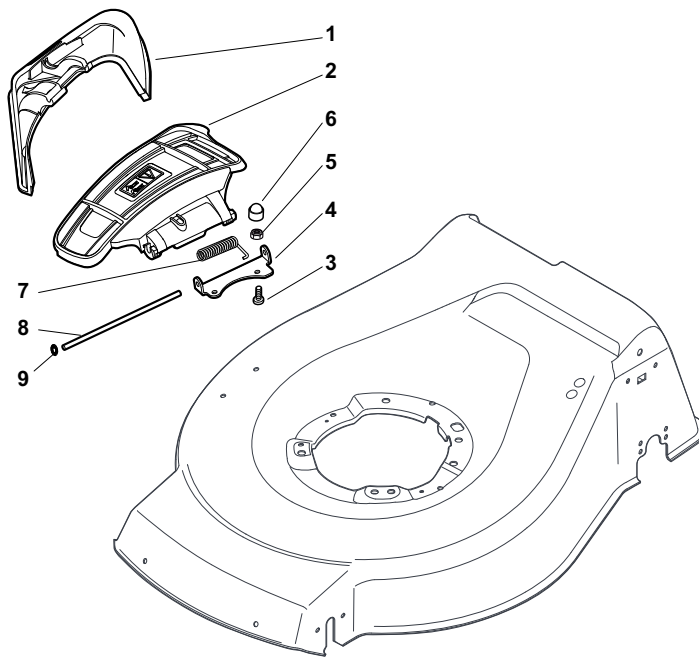

POS	PART. NO	Q.ty	DESCRIPTION	DESCRIZIONE	DESCRIPTION	BESCHREIBUNG	REMARKS
1	381004536/0	1	Deck Red	Chassis Rosso	Châssis Rouge	Gehäuse Rot	
1	381004538/0	1	Deck Red	Chassis Rosso	Châssis Rouge	Gehäuse Rot	Side Discharge
1	381004562/0	1	Deck Yellow	Chassis Giallo	Châssis Jaune	Gehäuse Gelb	
2	122534131/0	1	Pin	Perno	Pivot	Bolzen	
3	322322851/0	1	Lever, Height Adjustment	Leva Regolazione Altezza	Levier Reglage Hauteur	Hebel, Höneverstellung	
4	112154510/0	1	Nut	Dado	Ecrou	Mutter	
5	112788512/0	1	Screw	Vite	Vis	Schraube	
6	322394503/0	1	Knob	Manopolina	Poignée	Griff	
7	112521310/0	1	Washer	Rosetta	Rondelle	Scheibe	
8	112150000/0	1	Nut	Dado	Ecrou	Mutter	
9	112728450/0	1	Screw	Vite	Vis	Schraube	
10	322034002/0	1	Washing Connection	Attacco Acqua Lavaggio	Attaque Lavage	Waschenverbindung	
11	322735587/0	1	Sector, Height Adjustment	Settore Regolazione Altezza	Secteur Reglage Hauteur	Sektor, Höneverstellung	
12	122171002/0	2	Spacer	Distanziale	Entretoise	Distanzring	
13	112789000/0	2	Screw	Vite	Vis	Schraube	
14	381003351/0	1	Lever, Height Adjustment	Leva Regolazione Altezza	Levier Reglage Hauteur	Hebel, Höneverstellung	
15	112154330/0	2	Nut	Dado	Ecrou	Mutter	
16	112727803/0	4	Screw	Vite	Vis	Schraube	
17	381002881/1	1	Axle, Front Wheels	Asse Ruote Anteriori	Axe Roues Avant	Achse, Vorderrad	
18	112154510/0	4	Nut	Dado	Ecrou	Mutter	
21	322600145/0	2	Protection, Wheel	Protezione Ruote	Protection Roue	Schütz, Räder	
24	112521350/0	4	Washer	Rosetta	Rondelle	Scheibe	
25	112155000/0	4	Nut	Dado	Ecrou	Mutter	
26	112728697/0	4	Screw	Vite	Vis	Schraube	
27	322600207/0	2	Protection, Wheel	Protezione Ruote	Protection Roue	Schütz, Räder	
28	119216035/0	2	Bearing	Cuscinetto	Coussinet	Lager	
29	322042065/0	2	Bush	Bussola	Douille	Büchse	
31	381302827/0	1	Axle, Rear Wheels	Asse Ruote Posteriore	Axe Roues Arriere	Achse, Hinterrad	
33	112728697/0	4	Screw	Vite	Vis	Schraube	
34	322545152/0	2	Plate	Piastrina	Plaquette	Plättchen	
35	112728697/0	4	Screw	Vite	Vis	Schraube	
36	322785304/1	2	Support	Supporto	Support	Halter	
37	122570120/1	1	Pinion L	Pignone Sx	Pignon G	Ritzel Linkes	
38	322120114/0	2	Ring Gear	Corona	Couronne	Kranz	
39	122570110/1	1	Pinion R	Pignone Dx	Pignon D	Ritzel Rechtes	
40	112728706/0	6	Screw	Vite	Vis	Schraube	
41	122446192/0	1	Spring	Molla	Ressort	Feder