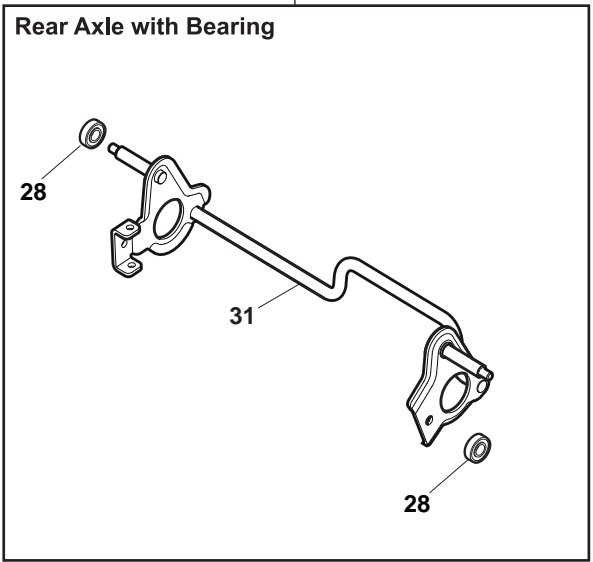

POS	PART. NO	Q.ty	DESCRIPTION	DESCRIZIONE	DESCRIPTION	BESCHREIBUNG	REMARKS
1	381004536/0	1	Deck Red	Chassis Rosso	Châssis Rouge	Gehäuse Rot	
1	381004538/0	1	Deck Red	Chassis Rosso	Châssis Rouge	Gehäuse Rot	Side Discharge
1	381004562/0	1	Deck Yellow	Chassis Giallo	Châssis Jaune	Gehäuse Gelb	
2	122534131/0	1	Pin	Perno	Pivot	Bolzen	
3	322322851/0	1	Lever, Height Adjustment	Leva Regolazione Altezza	Levier Reglage Hauteur	Hebel, Höneverstellung	
4	112154510/0	1	Nut	Dado	Ecrou	Mutter	
5	112788512/0	1	Screw	Vite	Vis	Schraube	
6	322394503/0	1	Knob	Manopolina	Poignée	Griff	
7	112521310/0	1	Washer	Rosetta	Rondelle	Scheibe	
8	112150000/0	1	Nut	Dado	Ecrou	Mutter	
9	112728450/0	1	Screw	Vite	Vis	Schraube	
10	322034002/0	1	Washing Connection	Attacco Acqua Lavaggio	Attaque Lavage	Waschenverbindung	
11	322735587/0	1	Sector, Height Adjustment	Settore Regolazione Altezza	Secteur Reglage Hauteur	Sektor, Höneverstellung	
12	122171002/0	2	Spacer	Distanziale	Entretoise	Distanzring	
13	112789000/0	2	Screw	Vite	Vis	Schraube	
14	381003351/0	1	Lever, Height Adjustment	Leva Regolazione Altezza	Levier Reglage Hauteur	Hebel, Höneverstellung	
15	112154330/0	2	Nut	Dado	Ecrou	Mutter	
16	112727803/0	4	Screw	Vite	Vis	Schraube	
17	381002881/1	1	Axle, Front Wheels	Asse Ruote Anteriori	Axe Roues Avant	Achse, Vorderrad	
18	112154510/0	4	Nut	Dado	Ecrou	Mutter	
21	322600145/0	2	Protection, Wheel	Protezione Ruote	Protection Roue	Schütz, Räder	
24	112521350/0	4	Washer	Rosetta	Rondelle	Scheibe	
25	112155000/0	4	Nut	Dado	Ecrou	Mutter	
26	112728697/0	4	Screw	Vite	Vis	Schraube	
27	322600207/0	2	Protection, Wheel	Protezione Ruote	Protection Roue	Schütz, Räder	
28	119216035/0	2	Bearing	Cuscinetto	Coussinet	Lager	
29	322042065/0	2	Bush	Bussola	Douille	Büchse	
31	381302827/0	1	Axle, Rear Wheels	Asse Ruote Posteriore	Axe Roues Arriere	Achse, Hinterrad	
33	112728697/0	4	Screw	Vite	Vis	Schraube	
34	322545152/0	2	Plate	Piastrina	Plaquette	Plättchen	
35	112728697/0	4	Screw	Vite	Vis	Schraube	
36	322785304/1	2	Support	Supporto	Support	Halter	
37	122570120/1	1	Pinion L	Pignone Sx	Pignon G	Ritzel Linkes	
38	322120114/0	2	Ring Gear	Corona	Couronne	Kranz	
39	122570110/1	1	Pinion R	Pignone Dx	Pignon D	Ritzel Rechtes	
40	112728706/0	6	Screw	Vite	Vis	Schraube	
41	122446192/0	1	Spring	Molla	Ressort	Feder