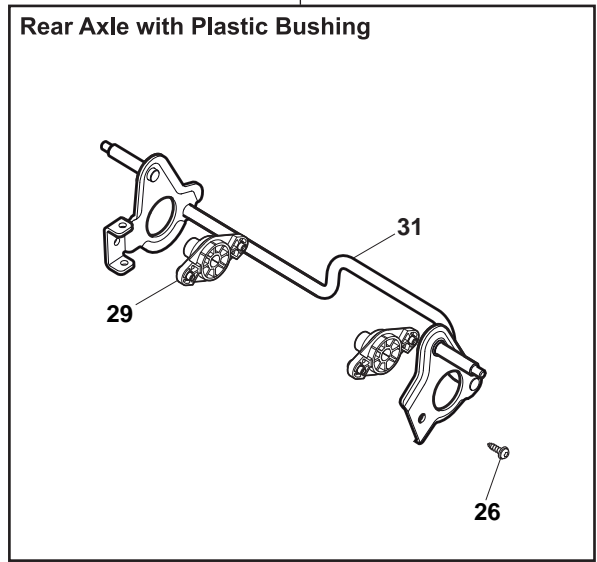

POS	PART. NO	Q.ty	DESCRIPTION	DESCRIZIONE	DESCRIPTION	BESCHREIBUNG	REMARKS
1	381004536/0	1	Deck Red	Chassis Rosso	Châssis Rouge	Gehäuse Rot	
1	381004538/0	1	Deck Red	Chassis Rosso	Châssis Rouge	Gehäuse Rot	Side Discharge
1	381004562/0	1	Deck Yellow	Chassis Giallo	Châssis Jaune	Gehäuse Gelb	
2	122534131/0	1	Pin	Perno	Pivot	Bolzen	
3	322322851/0	1	Lever, Height Adjustment	Leva Regolazione Altezza	Levier Reglage Hauteur	Hebel, Höneverstellung	
4	112154510/0	1	Nut	Dado	Ecrou	Mutter	
5	112788512/0	1	Screw	Vite	Vis	Schraube	
6	322394503/0	1	Knob	Manopolina	Poignée	Griff	
7	112521310/0	1	Washer	Rosetta	Rondelle	Scheibe	
8	112150000/0	1	Nut	Dado	Ecrou	Mutter	
9	112728450/0	1	Screw	Vite	Vis	Schraube	
10	322034002/0	1	Washing Connection	Attacco Acqua Lavaggio	Attaque Lavage	Waschenverbindung	
11	322735587/0	1	Sector, Height Adjustment	Settore Regolazione Altezza	Secteur Reglage Hauteur	Sektor, Höneverstellung	
12	122171002/0	2	Spacer	Distanziale	Entretoise	Distanzring	
13	112789000/0	2	Screw	Vite	Vis	Schraube	
14	381003351/0	1	Lever, Height Adjustment	Leva Regolazione Altezza	Levier Reglage Hauteur	Hebel, Höneverstellung	
15	112154330/0	2	Nut	Dado	Ecrou	Mutter	
16	112727803/0	4	Screw	Vite	Vis	Schraube	
17	381002881/1	1	Axle, Front Wheels	Asse Ruote Anteriori	Axe Roues Avant	Achse, Vorderrad	
18	112154510/0	4	Nut	Dado	Ecrou	Mutter	
21	322600145/0	2	Protection, Wheel	Protezione Ruote	Protection Roue	Schütz, Räder	
24	112521350/0	4	Washer	Rosetta	Rondelle	Scheibe	
25	112155000/0	4	Nut	Dado	Ecrou	Mutter	
26	112728697/0	4	Screw	Vite	Vis	Schraube	
27	322600207/0	2	Protection, Wheel	Protezione Ruote	Protection Roue	Schütz, Räder	
28	119216035/0	2	Bearing	Cuscinetto	Coussinet	Lager	
29	322042065/0	2	Bush	Bussola	Douille	Büchse	
31	381302827/0	1	Axle, Rear Wheels	Asse Ruote Posteriore	Axe Roues Arriere	Achse, Hinterrad	
33	112728697/0	4	Screw	Vite	Vis	Schraube	
34	322545152/0	2	Plate	Piastrina	Plaquette	Plättchen	
35	112728697/0	4	Screw	Vite	Vis	Schraube	
36	322785304/1	2	Support	Supporto	Support	Halter	
37	122570120/1	1	Pinion L	Pignone Sx	Pignon G	Ritzel Linkes	
38	322120114/0	2	Ring Gear	Corona	Couronne	Kranz	
39	122570110/1	1	Pinion R	Pignone Dx	Pignon D	Ritzel Rechtes	
40	112728706/0	6	Screw	Vite	Vis	Schraube	
41	122446192/0	1	Spring	Molla	Ressort	Feder