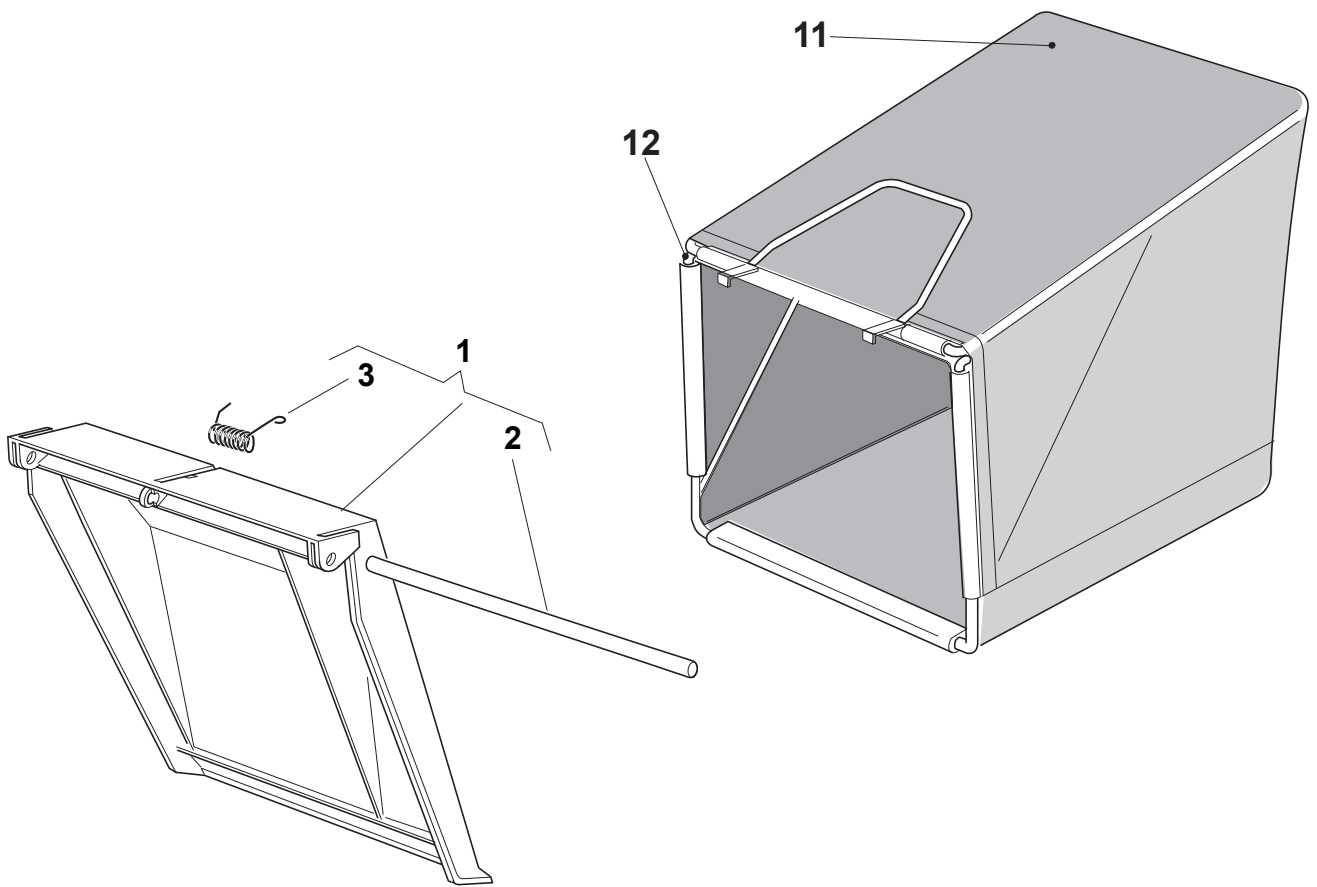

POS	PART. NO	Q.ty	DESCRIPTION	DESCRIZIONE	DESCRIPTION	BESCHREIBUNG	REMARKS
1	381008044/0	1	Stone-Guard	Parasassi	Pare-Pierres	Prallblech	
2	122517907/0	1	Pin	Perno	Pivot	Bolzen	
3	122450270/0	1	Spring	Molla	Ressort	Feder	
11	181002124/1	1	Box, Fabric	Sacco, Tela	Sac, Toile	Sack, Tuck	
12	181006430/0	1	Chassis Box	Telaio Sacco	Châssis Bac	Rahmen Sack