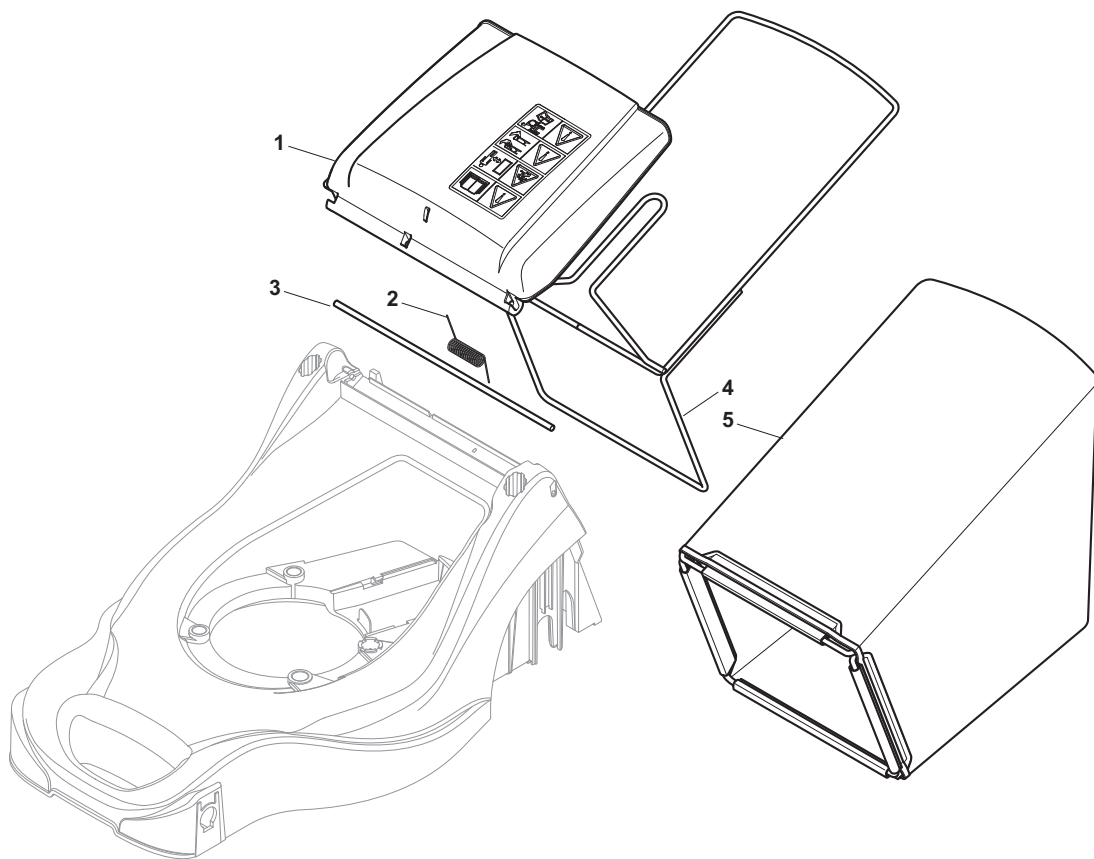

POS	PART. NO	Q.ty	DESCRIPTION	DESCRIZIONE	DESCRIPTION	BESCHREIBUNG	REMARKS
1	322600212/0	1	Stone-Guard	Parasassi	Pare-Pierres	Prallblech	
2	122450467/0	1	Spring	Molla	Ressort	Feder	
3	122517870/0	1	Pin	Perno	Pivot	Bolzen	
4	181006420/0	1	Chassis Box	Telaio Sacco	Châassis Bac	Rahmen Sack	
5	181002320/0	1	Box, Fabric	Sacco, Tela	Sac, Toile	Sack, Tuck