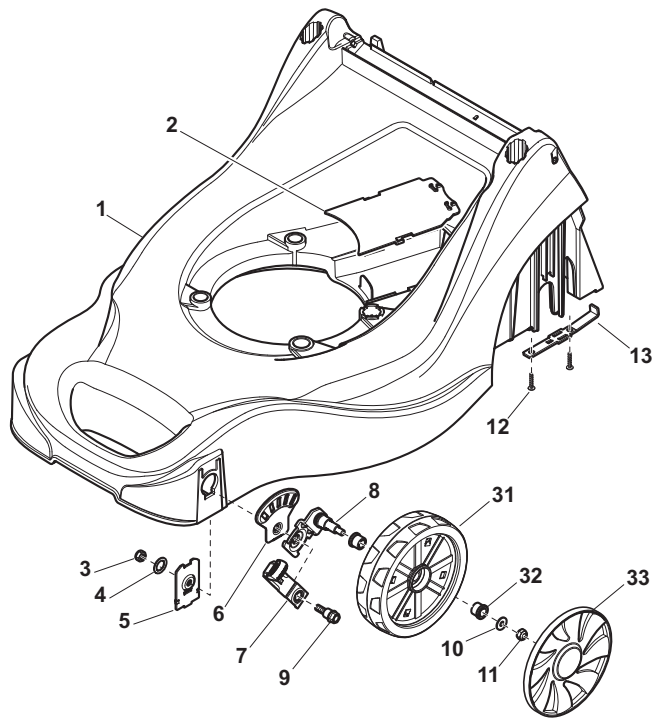

ILLUSTRATED PARTS LIST

EP 414

- Use GLOBAL GARDEN PRODUCT Genuine Spare Parts specified in the parts list for repair and/or replacement.
- The contents described in the parts list may change due to improvement.
- The drawings of the spare parts are only indicative and might not represent the part in question exactly.
- The indications "right" - "left" - "front" - "rear" refer to the position of the operator when using the machine.
- When placing orders of parts for repair and/or replacement, make sure that the illustrated parts list is the one applying to the machine's year of manufacture, as shown on the identification plate attached to the machine.

THIS INFORMATION IS NOT INTENDED FOR SALE OR RESALE, AND THIS NOTICE MUST REMAIN ON ALL COPIES.

GLOBAL GARDEN PRODUCTS

POS	PART. NO	Q.ty	DESCRIPTION	DESCRIZIONE	DESCRIPTION	BESCHREIBUNG	REMARKS
1	322066750/0	1	Deck Red	Chassis Rosso	Châssis Rouge	Gehäuse Rot	
2	322060245/0	1	Protection, Belt	Carter Cinghia	Protection	Schutz, Riemen	
3	12154210/0	4	Nut	Dado	Ecrou	Mutter	
4	12540060/0	4	Washer	Rosetta	Rondelle	Scheibe	
5	322785361/0	4	Support, Wheels	Supporto Ruote	Support Roue	Halter, Rad	
6	322735599/0	4	Sector, Height Adj.	Settore Di Regolazione	Secteur Reglage H.	Sektor, Höheverstellung	
7	381003352/0	4	Lever, Height Adj.	Leva Regolazione Altezza	Levier Reglage H.	Hebel, Höheverstellung	
8	381005089/0	4	Support, Wheel	Supporto Ruota	Support Roue	Halter, Rad	
9	22519811/0	4	Pin	Perno	Pivot	Bolzen	
10	12521350/0	4	Washer	Rosetta	Rondelle	Scheibe	
11	12155000/0	4	Nut	Dado	Ecrou	Mutter	
12	12728690/0	4	Screw	Vite	Vis	Schraube	
13	322608563/0	2	Rear Stiffening	Rinforzo Posteriore	Réinforcement Arriere	Hinterverstärkung	
31	322686101/0	4	Wheel Ø 175	Ruota Ø 175	Roue Ø 175	Rad Ø 175	
32	322034516/0	8	Bush	Bussola	Douille	Buchse	
33	322110642/0	4	Hub Cap Grey	Coprimezzo Grigio	Couvre-Moyeu Gris	Radkappe Grau	