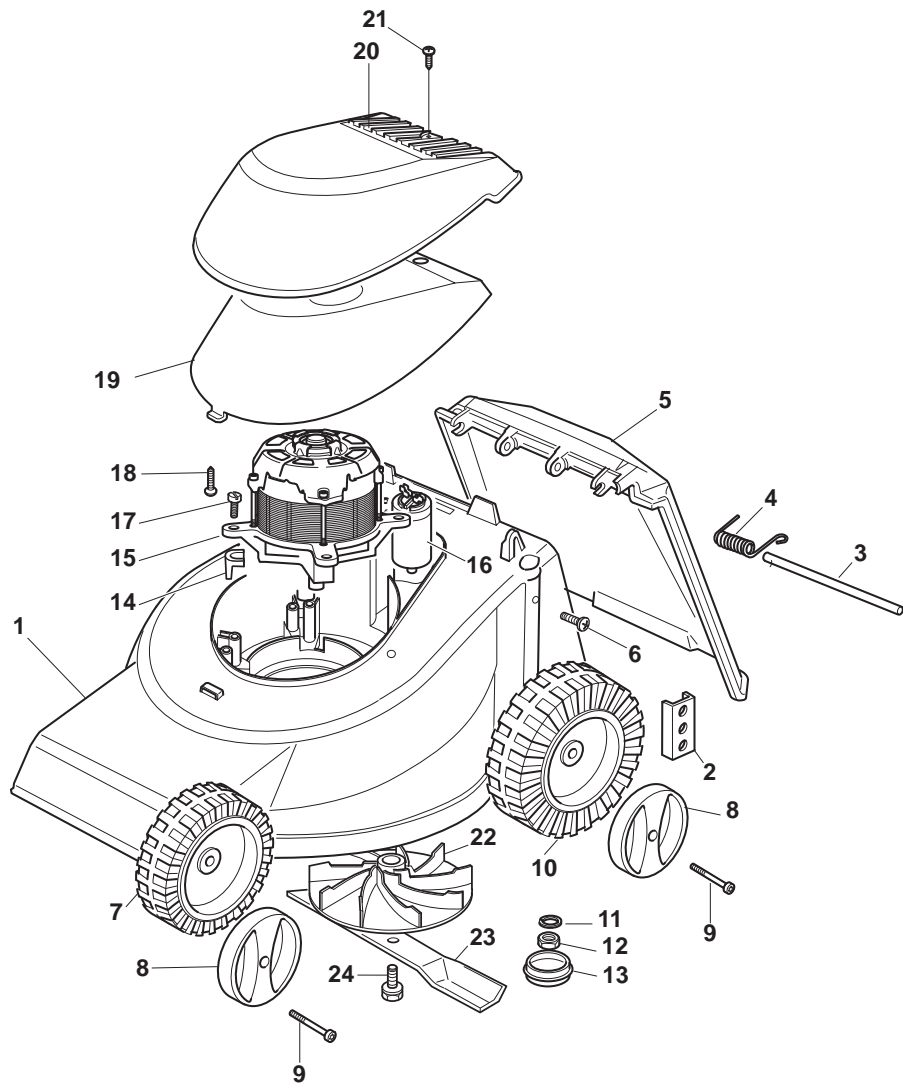

POS	PART. NO	Q.ty	DESCRIPTION	DESCRIZIONE	DESCRIPTION	BESCHREIBUNG	REMARKS
1	381001570/1	1	Deck Red	Chassis Rosso	Châssis Rouge	Gehäuse Rot	
2	22785087/1	4	Support, Wheels	Supporto Ruote	Support Roue	Halter, Rad	
3	22512601/0	1	Pin	Perno	Pivot	Bolzen	
4	22450250/0	1	Spring	Molla	Ressort	Feder	
5	22600044/2	1	Stone-Guard	Parasassi	Pare-Pierres	Prallblech	
6	12728450/0	2	Screw	Vite	Vis	Schraube	
7	22686086/0	2	Wheel Ø 130	Ruota Ø 130	Roue Ø 130	Rad Ø 130	
8	22110459/0	4	Hub Cap Yellow	Coprिमozzo Giallo	Couvre-Moyeu	Radkappe Gelbe	
8	22110454/0	4	Hub Cap White	Coprिमozzo Bianco	Couvre-Moyeu	Radkappe Weiße	
8	322110460/1	4	Hub Cap Red	Coprिमozzo Rosso	Couvre-Moyeu	Radkappe Rote	
9	22524337/0	4	Pin	Perno	Pivot	Bolzen	
10	22686087/0	2	Wheel Ø 160	Ruota Ø 160	Roue Ø 160	Rad Ø 160	
11	12540260/0	1	Grower	Grower	Grower	Federring	
12	12293200/0	1	Nut	Dado	Ecrou	Mutter	
13	22110275/0	1	Cap	Tappo	Bouchon	Gummistopfen	
14	22167700/0	4	Spacer	Distanziale	Entretoise	Distanzring	
15	18563601/0	1	Motor Atb	Motore Atb	Moteur Atb	Motor Atb	230-240V
16	18222045/0	1	Condenser 16 µf	Condensatore 16 µf	Condenseur 16 µf	Kondensator 16 µf	1200W
17	12735410/0	4	Screw	Vite	Vis	Schraube	
18	12731601/0	1	Screw	Vite	Vis	Schraube	
19	22055104/0	1	Support, Cover	Supporto Capottina	Support Capot	Halter, Haube	
20	22055059/1	1	Cover	Capottina	Capot	Haube	
21	12728680/0	1	Screw	Vite	Vis	Schraube	
22	322465642/1	1	Hub	Mozzo	Moyeu	Halter	
23	81004142/0	1	Blade Standard	Coltello Standard	Lame Standard	Messer Standard	
24	381004352/1	1	Screw	Vite	Vis	Schraube