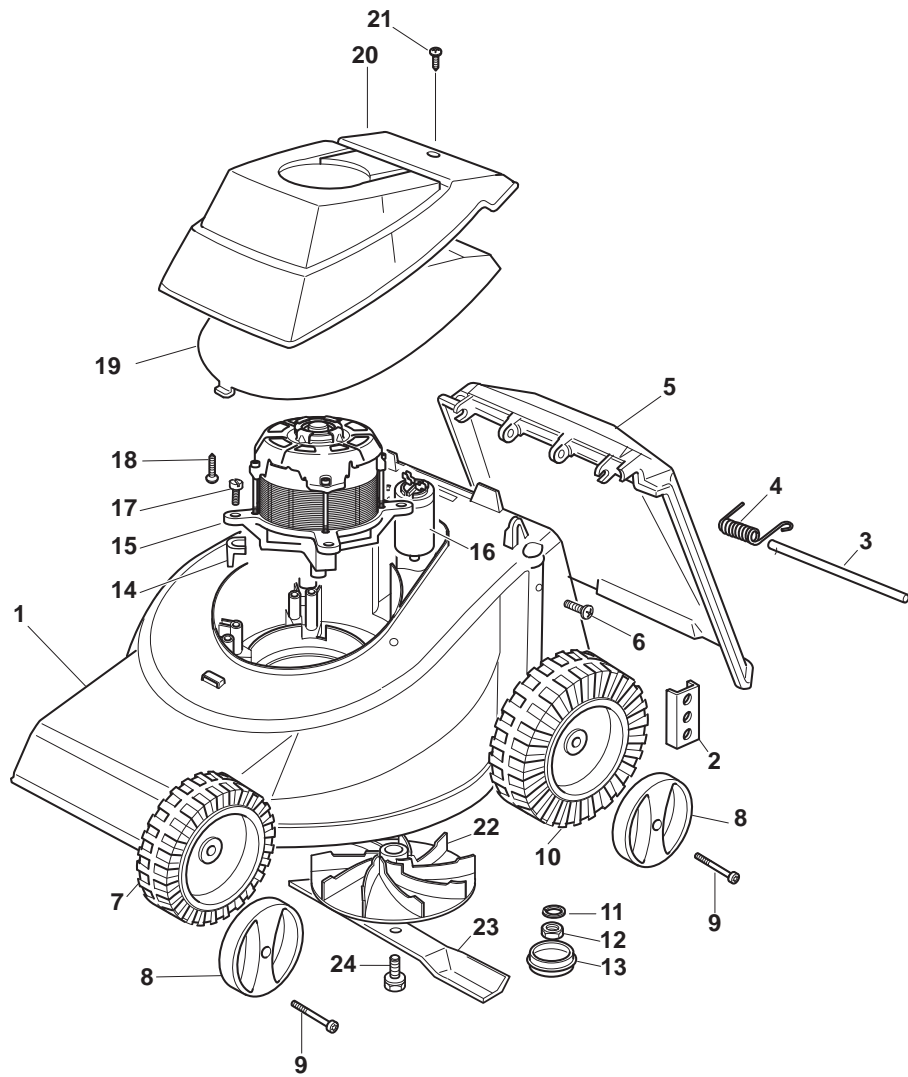

POS	PART. NO	Q.ty	DESCRIPTION	DESCRIZIONE	DESCRIPTION	BESCHREIBUNG	REMARKS
1	381001570/1	1	Deck Red	Chassis Rosso	Châssis Rouge	Gehäuse Rot	
2	22785087/1	4	Support, Wheels	Supporto Ruote	Support Roue	Halter, Rad	
3	22512601/0	1	Pin	Perno	Pivot	Bolzen	
4	22450250/0	1	Spring	Molla	Ressort	Feder	
5	22600044/2	1	Stone-Guard	Parasassi	Pare-Pierres	Prallblech	
6	12728450/0	2	Screw	Vite	Vis	Schraube	
7	22686086/0	2	Wheel Ø 130	Ruota Ø 130	Roue Ø 130	Rad Ø 130	
8	22110459/0	4	Hub Cap Yellow	Coprिमozzo Giallo	Couvre-Moyeu	Radkappe Gelbe	
8	22110454/0	4	Hub Cap White	Coprिमozzo Bianco	Couvre-Moyeu	Radkappe Weiße	
8	322110460/1	4	Hub Cap Red	Coprिमozzo Rosso	Couvre-Moyeu	Radkappe Rote	
9	22524337/0	4	Pin	Perno	Pivot	Bolzen	
10	22686087/0	2	Wheel Ø 160	Ruota Ø 160	Roue Ø 160	Rad Ø 160	
11	12540260/0	1	Grower	Grower	Grower	Federring	
12	12293200/0	1	Nut	Dado	Ecrou	Mutter	
13	22110275/0	1	Cap	Tappo	Bouchon	Gummistopfen	
14	22167700/0	4	Spacer	Distanziale	Entretoise	Distanzring	
15	18563601/0	1	Motor Atb	Motore Atb	Moteur Atb	Motor Atb	230-240V
16	18222045/0	1	Condenser 16 µf	Condensatore 16 µf	Condenseur 16 µf	Kondensator 16 µf	1200W
17	12735410/0	4	Screw	Vite	Vis	Schraube	
18	12731601/0	1	Screw	Vite	Vis	Schraube	
19	22055104/0	1	Support, Cover	Supporto Capottina	Support Capot	Halter, Haube	
20	22055037/2	1	Cover	Capottina	Capot	Haube	
21	12728680/0	1	Screw	Vite	Vis	Schraube	
22	322465642/1	1	Hub	Mozzo	Moyeu	Halter	
23	81004142/0	1	Blade Standard	Coltello Standard	Lame Standard	Messer Standard	
24	381004352/1	1	Screw	Vite	Vis	Schraube