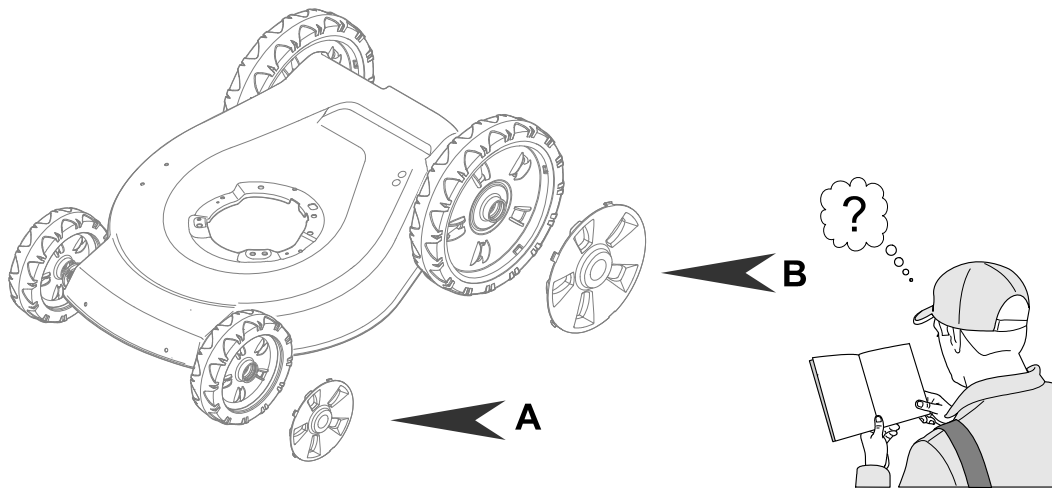

+

= A7

N.	CODE	Q.TY	DESCRIZIONE	DESCRIPTION	DESCRIPTION	BESCHREIBUNG	REMARK
A1	22110251/0	2	Coprimezzo Bianco	Hub Cap White	Couvre-Moyeu	Radkappe Weiße	
A1	22110253/0	2	Coprimezzo Giallo	Hub Cap Yellow	Couvre-Moyeu	Radkappe Gelbe	
A1	22110256/0	2	Coprimezzo Rosso	Hub Cap Red	Couvre-Moyeu	Radkappe Rote	
A1	22110382/0	2	Coprimezzo Grigio	Hub Cap Grey	Couvre-Moyeu Gris	Radkappe Grau	
A2	22110313/0	2	Coprimezzo Bianco	Hub Cap White	Couvre-Moyeu	Radkappe Weiße	
A2	22110314/0	2	Coprimezzo Grigio	Hub Cap Grey	Couvre-Moyeu Gris	Radkappe Grau	
A3	22110348/0	2	Coprimezzo Grigio	Hub Cap Grey	Couvre-Moyeu Gris	Radkappe Grau	
A4	22110382/0	2	Coprimezzo Grigio	Hub Cap Grey	Couvre-Moyeu Gris	Radkappe Grau	
B4	22110511/0	2	Coprimezzo Grigio	Hub Cap Grey	Couvre-Moyeu Gris	Radkappe Grau	
A5	22110417/0	2	Coprimezzo Grigio	Hub Cap Grey	Couvre-Moyeu Gris	Radkappe Grau	
B5	322110590/0	2	Coprimezzo Grigio	Hub Cap Grey	Couvre-Moyeu Gris	Radkappe Grau	
A6	22110492/0	2	Coprimezzo Grigio	Hub Cap Grey	Couvre-Moyeu Gris	Radkappe Grau	
B6	322110560/0	2	Coprimezzo Grigio	Hub Cap Grey	Couvre-Moyeu Gris	Radkappe Grau	
A7	22110494/0	2	Coprimezzo Grigio	Hub Cap Grey	Couvre-Moyeu Gris	Radkappe Grau	
A8	22110496/0	2	Coprimezzo Grigio	Hub Cap Grey	Couvre-Moyeu Gris	Radkappe Grau	
A9	322110643/0	2	Coprimezzo Grigio	Hub Cap Grey	Couvre-Moyeu	Radkappe	
B9	322110644/0	2	Coprimezzo	Hub Cap	Couvre-Moyeu	Radkappe	
A10	322110645/0	2	Coprimezzo Grigio	Hub Cap Grey	Couvre-Moyeu	Radkappe	
B10	322110646/0	2	Coprimezzo	Hub Cap	Couvre-Moyeu	Radkappe