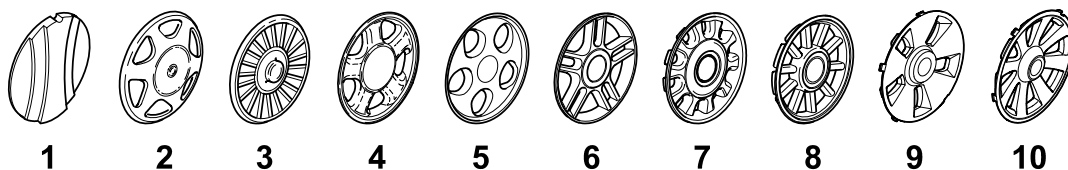

N.	CODE	Q.TY	DESCRIZIONE	DESCRIPTION	DESCRIPTION	BESCHREIBUNG	REMARK
A1	22110251/0	2	Coprimezzo Bianco	Hub Cap White	Couvre-Moyeu	Radkappe Weiße	
A1	22110253/0	2	Coprimezzo Giallo	Hub Cap Yellow	Couvre-Moyeu	Radkappe Gelbe	
A1	22110256/0	2	Coprimezzo Rosso	Hub Cap Red	Couvre-Moyeu	Radkappe Rote	
A1	22110382/0	2	Coprimezzo Grigio	Hub Cap Grey	Couvre-Moyeu Gris	Radkappe Grau	
A2	22110313/0	2	Coprimezzo Bianco	Hub Cap White	Couvre-Moyeu	Radkappe Weiße	
A2	22110314/0	2	Coprimezzo Grigio	Hub Cap Grey	Couvre-Moyeu Gris	Radkappe Grau	
A3	22110348/0	2	Coprimezzo Grigio	Hub Cap Grey	Couvre-Moyeu Gris	Radkappe Grau	
A4	22110382/0	2	Coprimezzo Grigio	Hub Cap Grey	Couvre-Moyeu Gris	Radkappe Grau	
B4	22110511/0	2	Coprimezzo Grigio	Hub Cap Grey	Couvre-Moyeu Gris	Radkappe Grau	
A5	22110417/0	2	Coprimezzo Grigio	Hub Cap Grey	Couvre-Moyeu Gris	Radkappe Grau	
B5	322110590/0	2	Coprimezzo Grigio	Hub Cap Grey	Couvre-Moyeu Gris	Radkappe Grau	
A6	22110492/0	2	Coprimezzo Grigio	Hub Cap Grey	Couvre-Moyeu Gris	Radkappe Grau	
B6	322110560/0	2	Coprimezzo Grigio	Hub Cap Grey	Couvre-Moyeu Gris	Radkappe Grau	
A7	22110494/0	2	Coprimezzo Grigio	Hub Cap Grey	Couvre-Moyeu Gris	Radkappe Grau	
A8	22110496/0	2	Coprimezzo Grigio	Hub Cap Grey	Couvre-Moyeu Gris	Radkappe Grau	
A9	322110643/0	2	Coprimezzo Grigio	Hub Cap Grey	Couvre-Moyeu	Radkappe	
B9	322110644/0	2	Coprimezzo	Hub Cap	Couvre-Moyeu	Radkappe	
A10	322110645/0	2	Coprimezzo Grigio	Hub Cap Grey	Couvre-Moyeu	Radkappe	
B10	322110646/0	2	Coprimezzo	Hub Cap	Couvre-Moyeu	Radkappe