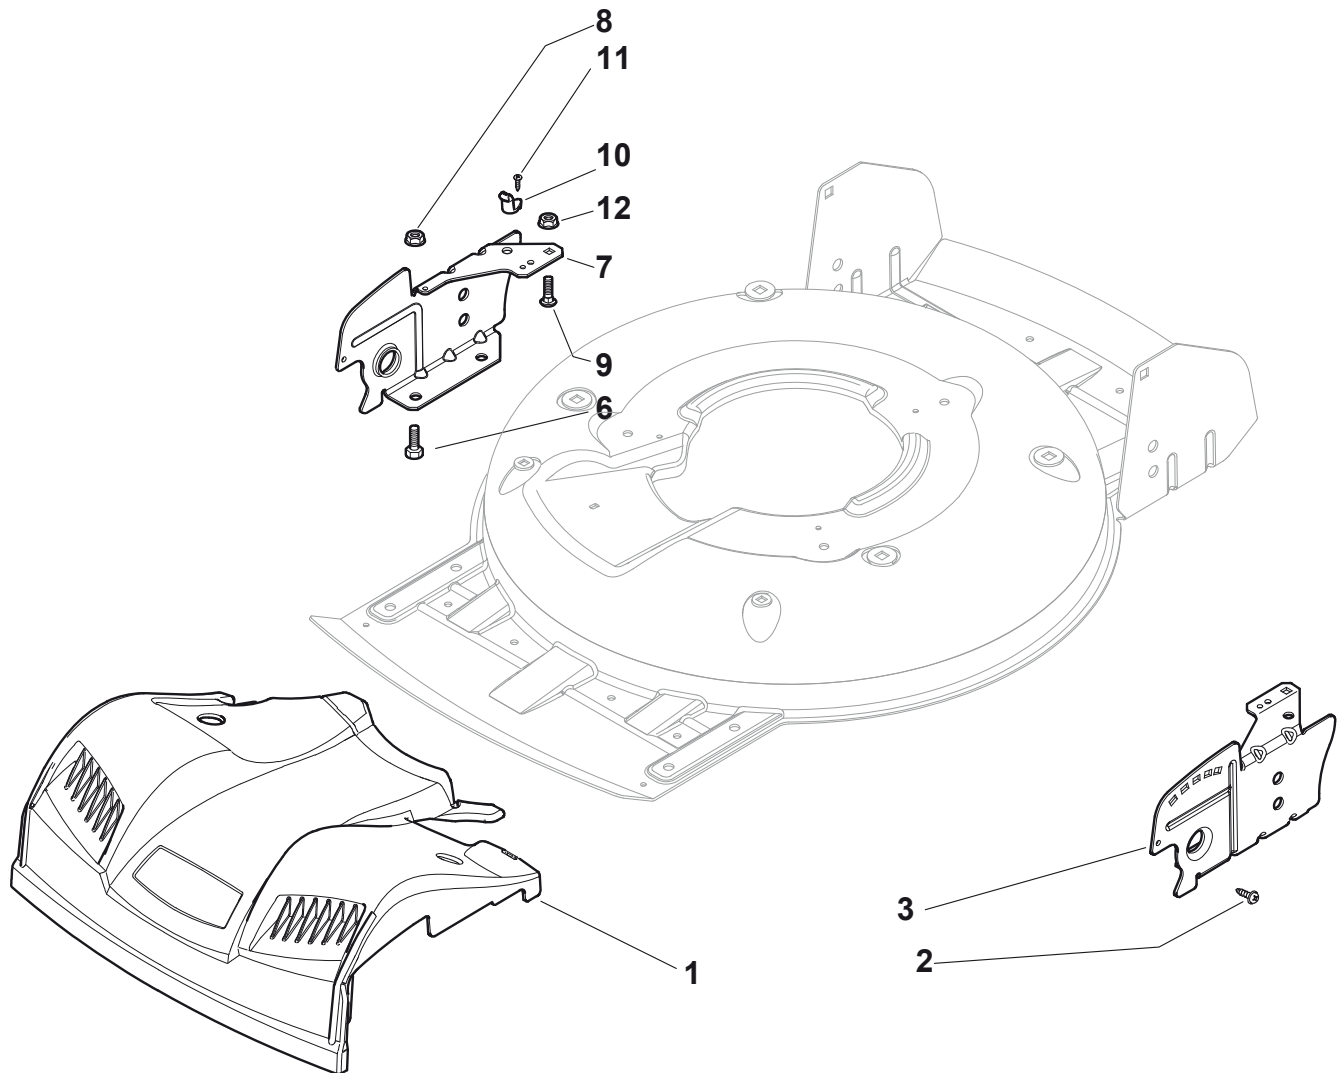

N.	CODE	Q.TY	DESCRIZIONE	DESCRIPTION	DESCRIPTION	BESCHREIBUNG	REMARK
1	322226097/1	1	Mascherina, Giallo	Mask, Yellow	Mesque, Jaune	Maske, Gelb	
1	322226098/1	1	Mascherina, Grigio	Mask, Grey	Mesque, Gris	Maske, Grau	
1	322226133/0	1	Mascherina, Nero	Mask, Black	Mesque, Gris	Maske, Schwarz	
2	12728523/0	2	Vite	Screw	Vis	Schraube	
3	22778421/0	1	Staffa Sx	Bracket, L	Bride G	Pratze, Linke	
6	12792611/0	4	Vite	Screw	Vis	Schraube	
7	22778419/0	1	Staffa Dx	Bracket, R	Bride D	Pratze, Rechte	
8	12293201/0	4	Dado	Nut	Ecrou	Mutter	
9	12815200/0	2	Vite	Screw	Vis	Schraube	
10	22020400/0	2	Aggancio	Fairlead	Support	Halter	
11	12728523/0	2	Vite	Screw	Vis	Schraube	
12	12292102/0	2	Dado	Nut	Ecrou	Mutter