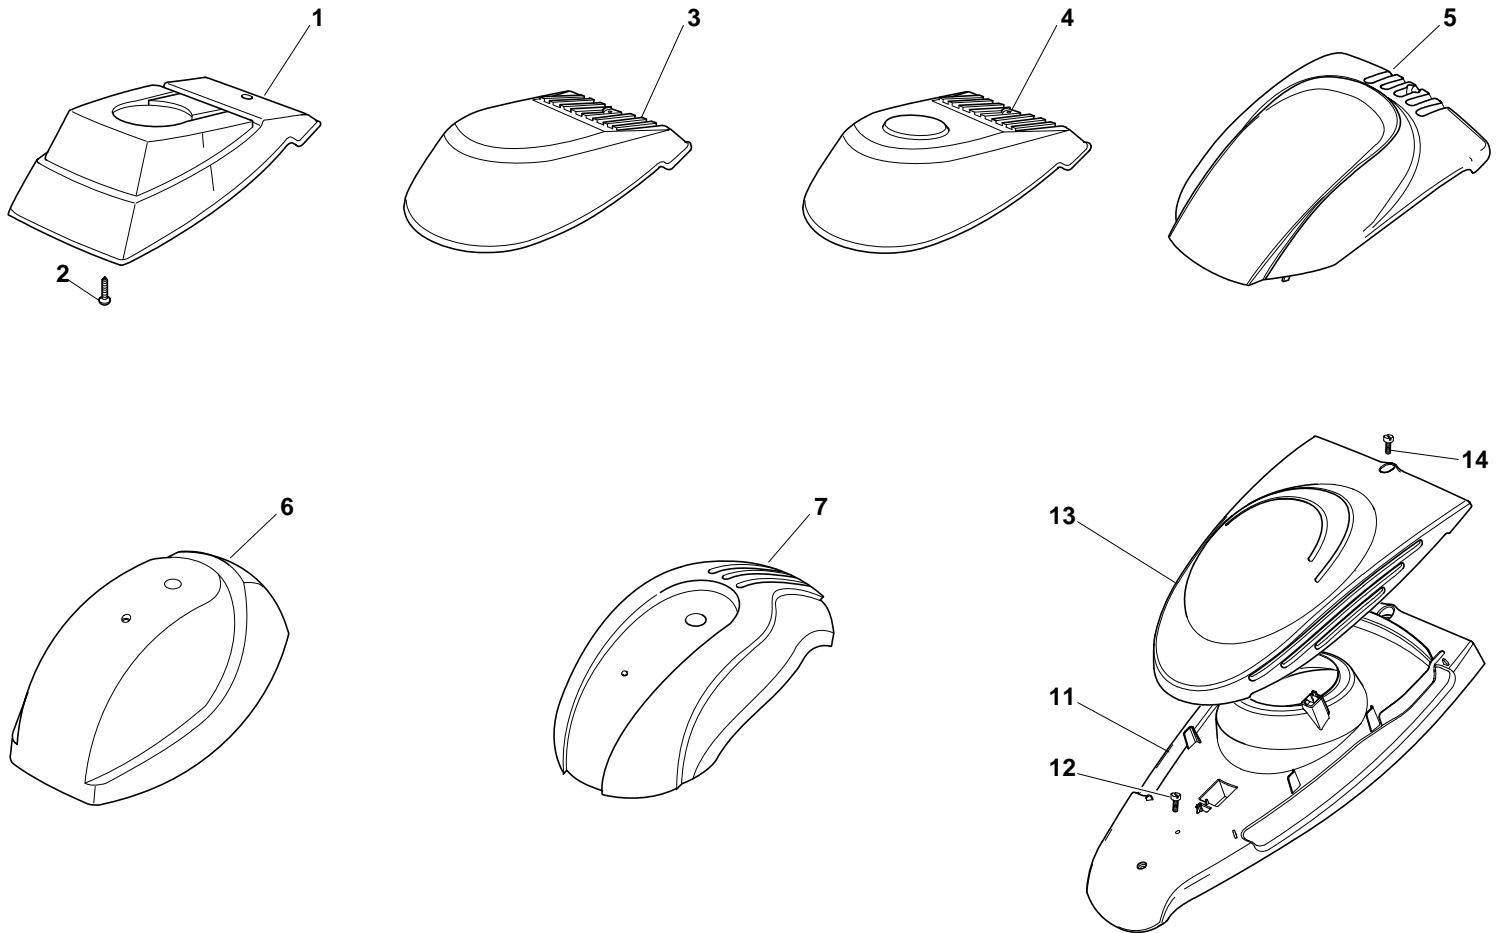

N.	CODE	Q.TY	DESCRIZIONE	DESCRIPTION	DESCRIPTION	BESCHREIBUNG	REMARK
1	22055037/2	1	Capottina	Cover	Capot	Haube	
2	12728450/0	1	Vite	Screw	Vis	Schraube	
3	22055059/1	1	Capottina	Cover	Capot	Haube	
4	81002006/1	1	Capottina	Cover	Capot	Haube	
5	22055064/1	1	Capottina	Cover	Capot	Haube	
6	22055063/0	1	Capottina	Cover	Capot	Haube	
7	22055049/1	1	Capottina	Cover	Capot	Haube	
11	22785205/0	1	Supporto Capottina	Support, Cover	Support Capot	Halter, Haube	
12	12728525/0	1	Vite	Screw	Vis	Schraube	
13	22055106/0	1	Capottina, Rosso	Cover, Red	Capot Rouge	Haube Rot	
13	22055107/0	1	Capottina, Giallo	Cover, Yellow	Capot Jaune	Haube Gelb	
13	22055117/0	1	Capottina, Grigio	Cover, Grey	Capot Grau	Haube Gris	
14	12728710/0	1	Vite	Screw	Vis	Schraube