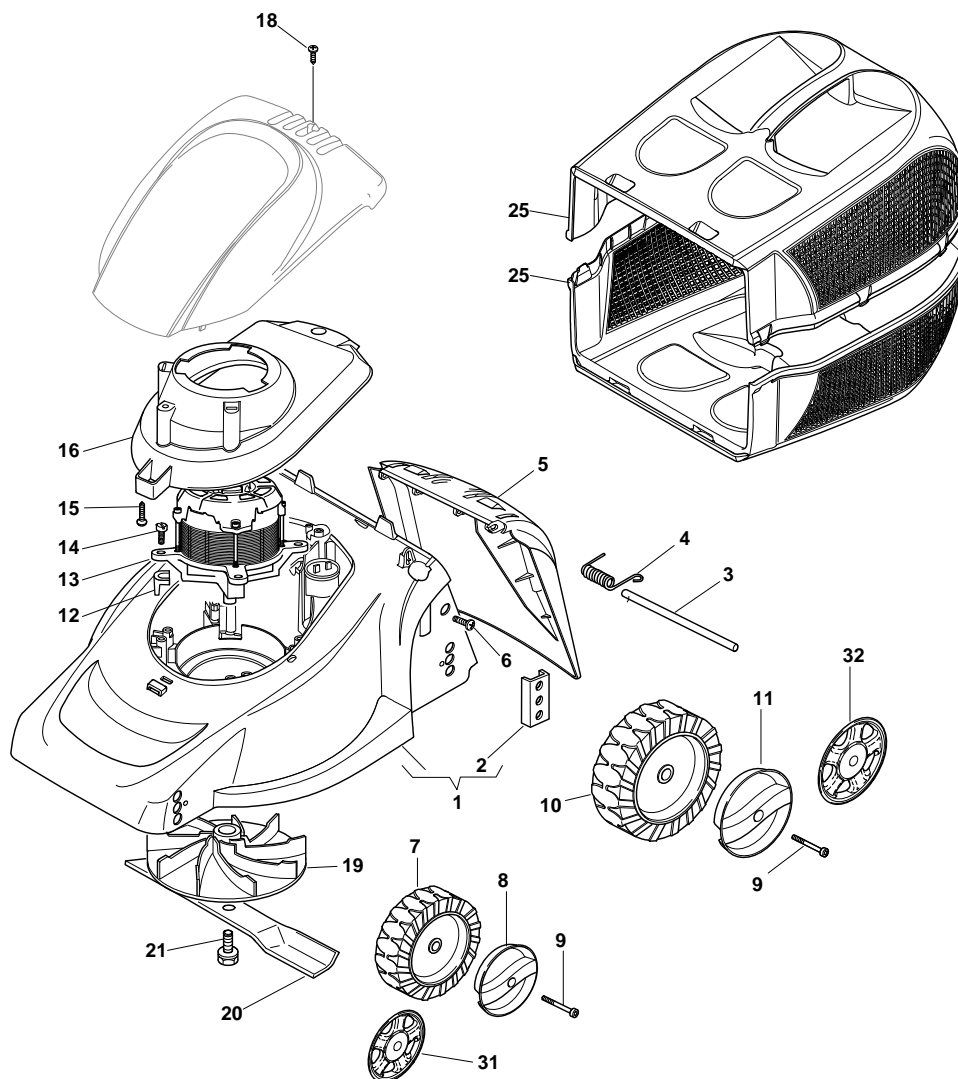

N.	CODE	Q.TY	DESCRIZIONE	DESCRIPTION	DESCRIPTION	BESCHREIBUNG	REMARK
1	81001905/0	1	Chassis Rosso	Deck Red	Châssis Rouge	Gehäuse Rot	
2	22785087/1	4	Supporto Ruote	Support, Wheels	Support Roue	Halter, Rad	
3	22512530/0	1	Perno	Pin	Pivot	Bolzen	
4	22450250/0	1	Molla	Spring	Ressort	Feder	
5	22600055/1	1	Parasassi	Stone-Guard	Pare-Pierres	Prallblech	
6	12728450/0	2	Vite	Screw	Vis	Schraube	
7	22686083/0	2	Ruota Ø 130	Wheel Ø 130	Roue Ø 130	Rad Ø 130	
8	22110436/0	2	Coprismozzo Giallo	Hub Cap Yellow	Couvre-Moyeu	Radkappe Gelbe	
8	22110437/0	2	Coprismozzo Rosso	Hub Cap Red	Couvre-Moyeu	Radkappe Rote	
8	22110440/0	2	Coprismozzo Bianco	Hub Cap White	Couvre-Moyeu	Radkappe Weiße	
9	22524337/0	4	Perno	Pin	Pivot	Bolzen	
10	22686085/0	2	Ruota Ø 160	Wheel Ø 160	Roue Ø 160	Rad Ø 160	
11	22110448/0	2	Coprismozzo Bianco	Hub Cap White	Couvre-Moyeu	Radkappe Weiße	
11	22110449/0	2	Coprismozzo Giallo	Hub Cap Yellow	Couvre-Moyeu	Radkappe Gelbe	
11	22110450/0	2	Coprismozzo Rosso	Hub Cap Red	Couvre-Moyeu	Radkappe Rote	
12	22167700/0	4	Distanziale	Spacer	Entretoise	Distanzring	
13	118563658/0	1	Motore	Motor	Moteur	Motor	(Leo 230-240V)
13	22055050/2	1	Supporto Capottina	Support, Cover	Support Capot	Halter, Haube	
14	12735410/0	4	Vite	Screw	Vis	Schraube	
15	12728450/0	1	Vite	Screw	Vis	Schraube	
18	12728680/0	1	Vite	Screw	Vis	Schraube	
19	322465602/1	1	Mozzo	Hub	Moyeu	Halter	
20	81004141/0	1	Coltello Standard	Blade Standard	Lame Standard	Messer Standard	
21	381004352/1	1	Vite	Screw	Vis	Schraube	
25	22486091/0	2	Sacco, Parte Inf/Sup	Grass-Box, Upper/Lower Part	Sac, Partie Inferieure/Superieue	Korb, Ober/Unterteil	
31	22110420/0	2	Coprismozzo Grigio	Hub Cap Grey	Couvre-Moyeu Gris	Radkappe Grau	
32	22110421/0	2	Coprismozzo Grigio	Hub Cap Grey	Couvre-Moyeu Gris	Radkappe Grau