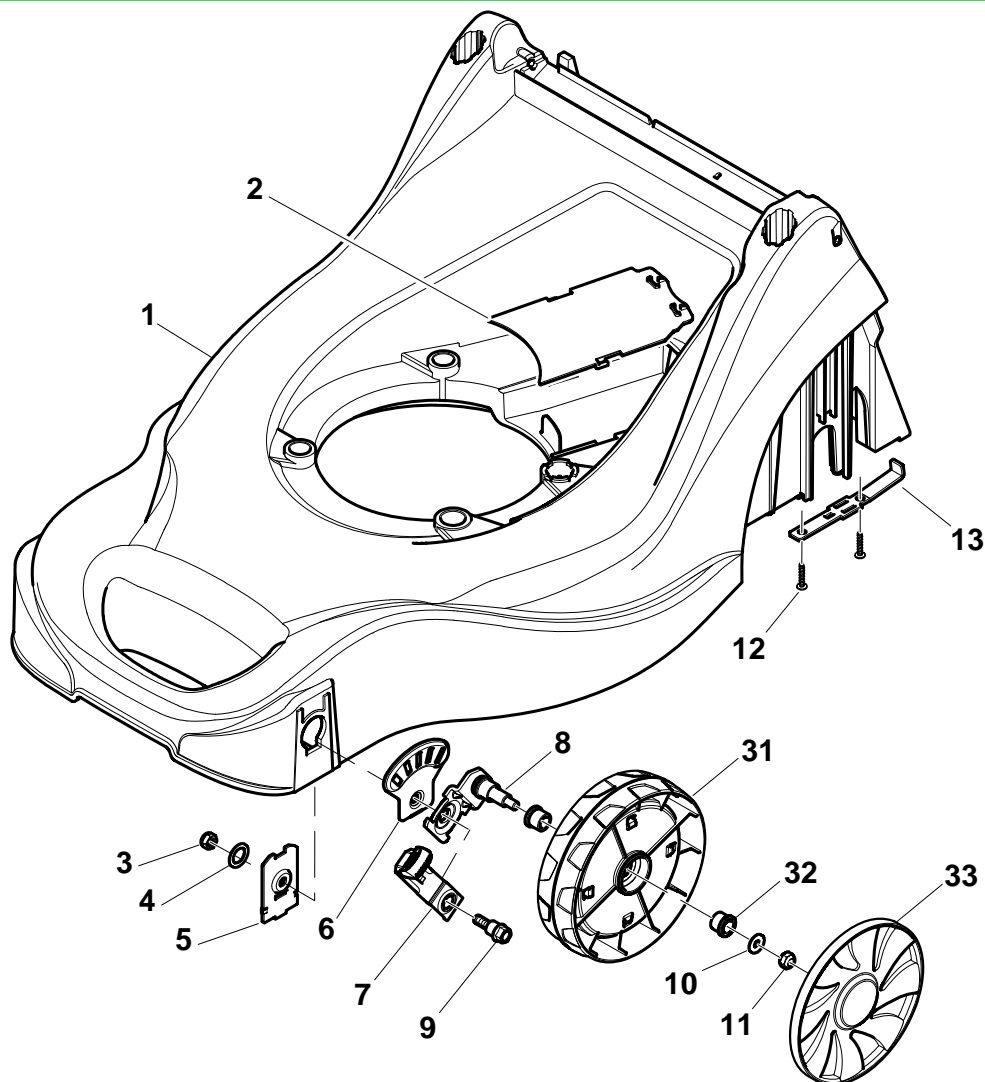

N.	CODE	Q.TY	DESCRIZIONE	DESCRIPTION	DESCRIPTION	BESCHREIBUNG	REMARK
1	322066750/0	1	Chassis Rosso	Deck Red	Châssis Rouge	Gehäuse Rot	
2	322060245/0	1	Carter Cinghia	Protection, Belt	Protection	Schutz, Riemen	
3	12293200/0	4	Dado	Nut	Ecrou	Mutter	
4	12540060/0	4	Rondella	Washer	Rondelle	Scheibe	
5	322785361/0	4	Supporto Ruote	Support, Wheels	Support Roue	Halter, Rad	
6	322735599/0	4	Settore Di Regolazione	Sector, Height Adj.	Secteur Reglage H.	Sektor, Höheverstellung	
7	381003352/0	4	Leva Regolazione Altezza	Lever, Height Adj.	Levier Reglage H.	Hebel, Höheverstellung	
8	381005089/0	4	Supporto Ruota	Support, Wheel	Support Roue	Halter, Rad	
9	22519811/0	4	Perno	Pin	Pivot	Bolzen	
10	12523060/0	4	Rosetta	Washer	Rondelle	Scheibe	
11	12155000/0	4	Dado	Nut	Ecrou	Mutter	
12	12728690/0	4	Vite	Screw	Vis	Schraube	
13	322608563/0	2	Rinforzo Posteriore	Rear Stiffening	Réinforcement Arriere	Hinterverstärkung	
31	322686101/0	4	Ruota Ø 175	Wheel Ø 175	Roue Ø 175	Rad Ø 175	
32	322034516/0	8	Bussola	Bush	Douille	Buchse	
33	322110642/0	4	Coprimozzo Grigio	Hub Cap Grey	Couvre-Moyeu Gris	Radkappe Grau