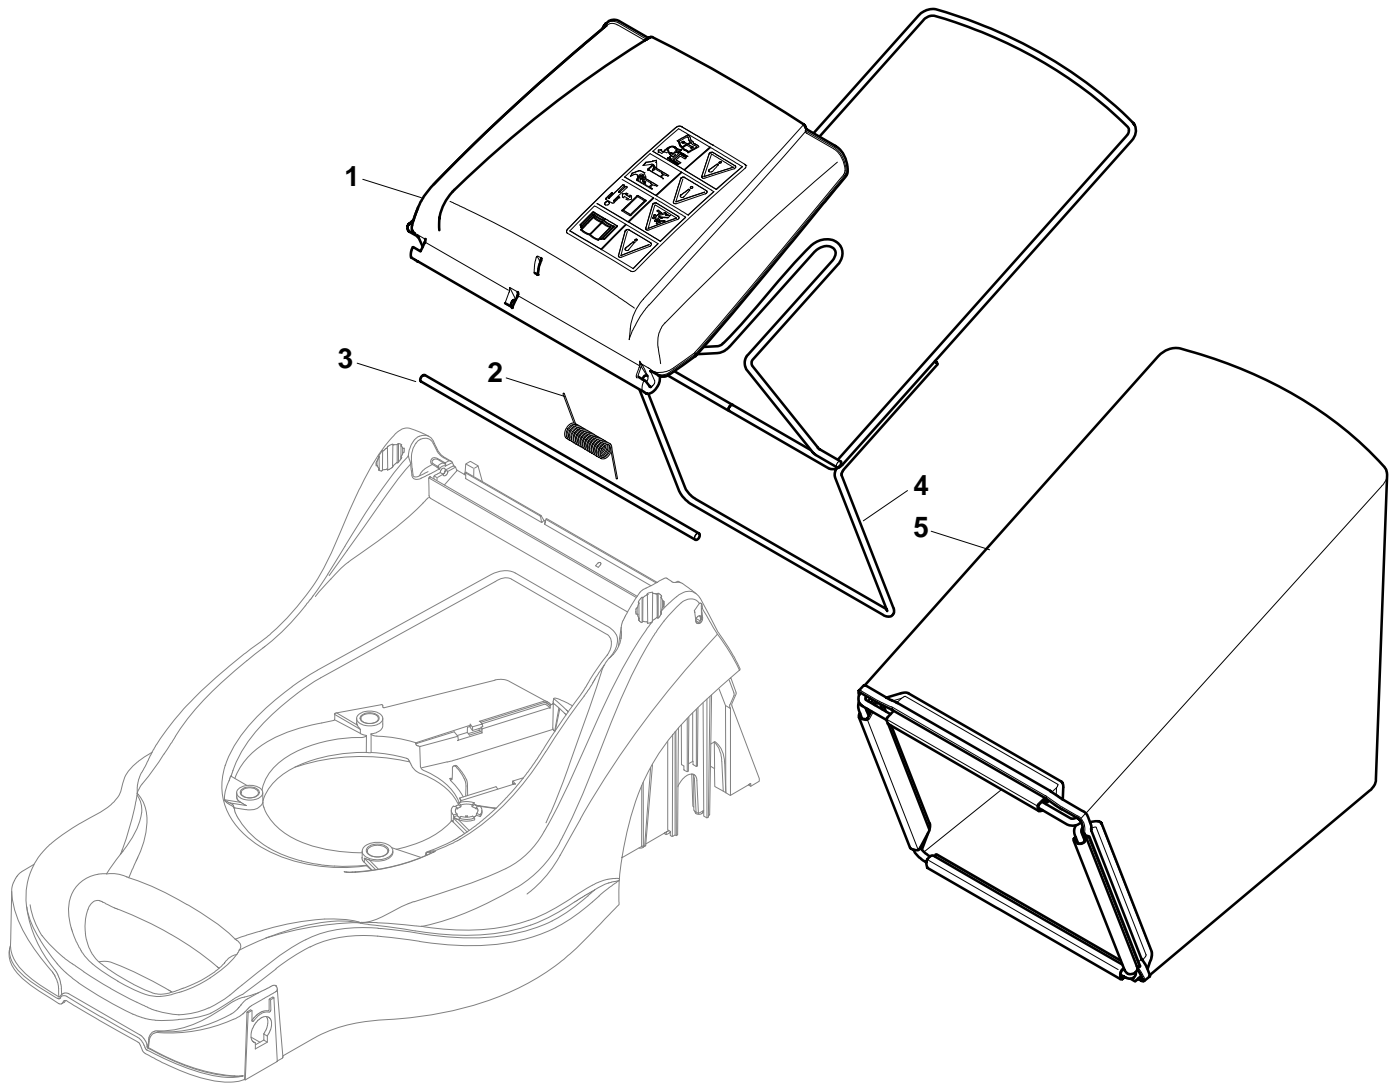

N.	CODE	Q.TY	DESCRIZIONE	DESCRIPTION	DESCRIPTION	BESCHREIBUNG	REMARK
1	322600212/0	1	Parasassi	Stone-Guard	Pare-Pierres	Prallblech	
2	122450467/0	1	Molla	Spring	Ressort	Feder	
3	122517870/0	1	Perno	Pin	Pivot	Bolzen	
4	181006420/0	1	Telaio Sacco	Chassis Box	Châssis Bac	Rahmen Sack	
5	181002320/0	1	Sacco, Tela	Box, Fabric	Sac, Toile	Sack, Tuck