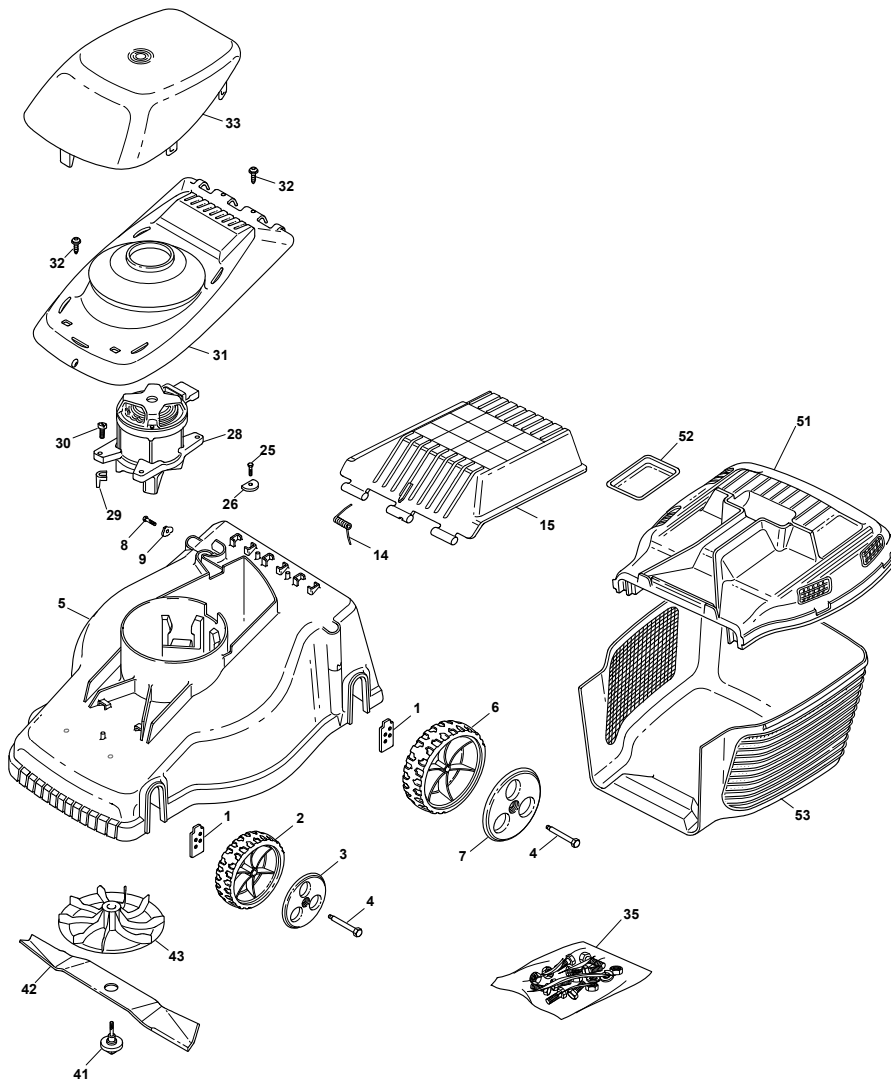

N.	CODE	Q.TY	DESCRIZIONE	DESCRIPTION	DESCRIPTION	BESCHREIBUNG	REMARK
1	322785162/1	4	Supporto Ruota	Support, Wheel	Support Roue	Halter, Rad	
2	22686089/0	2	Ruota Ø 130	Wheel Ø 130	Roue Ø 130	Rad Ø 130	
3	22110422/0	2	Coprismozzo Bianco	Hub Cap White	Couvre-Moyeu Blanc	Radkappe Weiße	
3	22110424/0	2	Coprismozzo Rosso	Hub Cap Red	Couvre-Moyeu Rouge	Radkappe Rote	
3	22110426/0	2	Coprismozzo Giallo	Hub Cap Yellow	Couvre-Moyeu Jaune	Radkappe Gelbe	
4	22524339/0	4	Perno	Pin	Pivot	Bolzen	
5	81003535/0	1	Chassis Rosso	Deck Red	Châssis Rouge	Gehäuse Rot	
6	22686090/0	2	Ruota Ø 160	Wheel Ø 160	Roue Ø 160	Rad Ø 160	
7	22110423/0	2	Coprismozzo Bianco	Hub Cap White	Couvre-Moyeu Blanc	Radkappe Weiße	
7	22110425/0	2	Coprismozzo Rosso	Hub Cap Red	Couvre-Moyeu Rouge	Radkappe Rote	
7	22110427/0	2	Coprismozzo Giallo	Hub Cap Yellow	Couvre-Moyeu Jaune	Radkappe Gelbe	
8	12728450/0	2	Vite	Screw	Vis	Schraube	
9	22545135/0	2	Piastrina	Plate	Plaquette	Plättchen	
14	22450435/0	1	Molla	Spring	Ressort	Feder	
15	22600123/0	1	Protezione	Protection	Protection	Schutz	
22	22192000/1	1	Fascetta	Anchor Clamp	Collier Ancrage	Bowdenzughalter	
25	12728099/1	1	Vite	Screw	Vis	Schraube	
26	22680010/0	1	Rondella	Washer	Rondelle	Scheibe	
28	18563648/0	1	Motore	Motor	Moteur	Motor	(Leo 230-240V)
29	22167700/0	4	Distanziale	Spacer	Entretoise	Distanzring	
30	12735410/0	4	Vite	Screw	Vis	Schraube	
31	22785154/0	1	Supporto Capottina	Support, Cover	Support Capot	Halter, Haube	
32	12728700/0	3	Vite	Screw	Vis	Schraube	
33	22055092/0	1	Capottina	Cover	Capot	Haube	
35	81008678/0	1	Dotazione Viteria	Outfit, Screws	Dotation Visserie	Satz, Schrauben	
41	381004352/1	1	Vite	Screw	Vis	Schraube	
42	81004127/0	1	Coltello	Blade	Lame	Messer