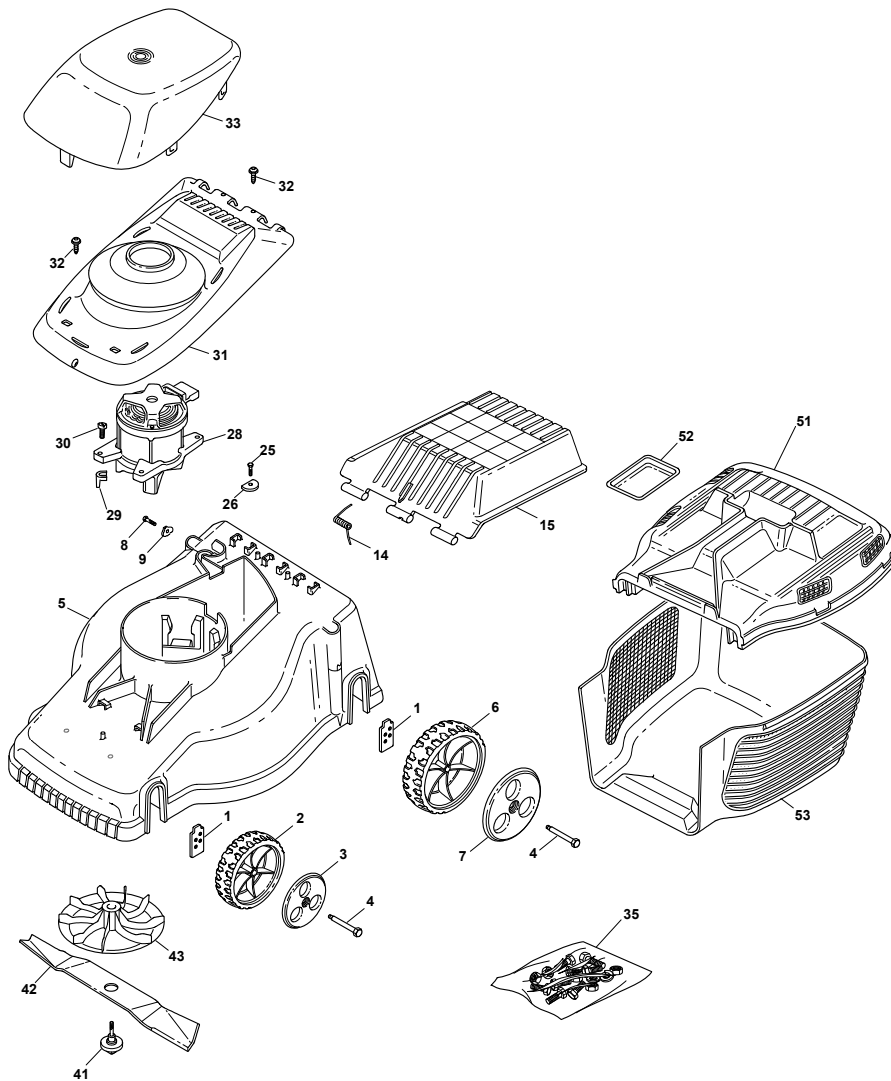

N. CODE	Q.TY	DESCRIZIONE	DESCRIPTION	DESCRIPTION	BESCHREIBUNG	REMARK	
43	322465602/1	1	Mozzo	Hub	Moyeu	Halter	
51	22486148/0	1	Sacco, Parte Sup	Grass-Box, Upper Part	Sac, Partie Superieure	Korb, Oberteil	
52	22486098/0	1	Piastrina	Plate	Plaque	Plättchen	
53	22486146/0	1	Sacco, Parte Inf	Grass-Box, Lower Part	Sac, Partie Inferieure	Korb, Unterteil