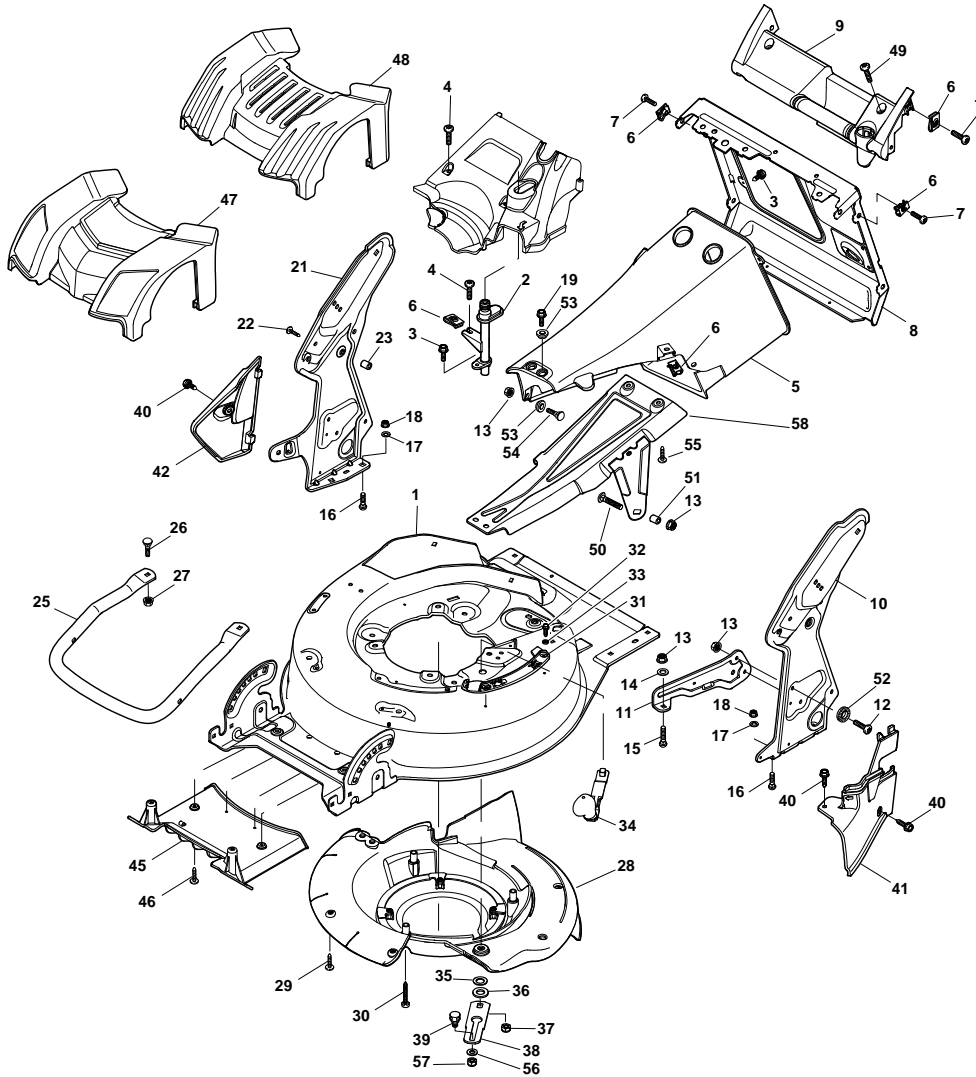

DML 554 W TR 4S - DML 554 W TR/E 4S

N.	CODE	Q.TY	DESCRIZIONE	DESCRIPTION	DESCRIPTION	BESCHREIBUNG	REMARK
1	381003875/0	1	Chassis Giallo	Deck Yellow	Châssis Jaune	Gehäuse Gelb	
1	381003876/0	1	Chassis Grigio	Deck Grey	Châssis Gris	Gehäuse Grau	
1	381003944/0	1	Chassis INOX	Deck INOX	Châssis INOX	Gehäuse INOX	
2	322034001/1	1	Attacco Acqua Lavaggio	Washing Connection	Attaque Lavage	Waschenverbindung	
3	125943004/0	5	Vite	Screw	Vis	Schraube	
4	112727802/0	2	Vite	Screw	Vis	Schraube	
5	322108292/0	1	Convogliatore Rosso	Conveyor Red	Convoyeur Rouge	Leitblechsatz Rot	
5	322108294/0	1	Convogliatore Giallo	Conveyor Yellow	Convoyeur Jaune	Leitblechsatz Gelb	
6	112437507/0	12	Piastrina	Plate	Plaquette	Plättchen	
7	112727802/0	8	Vite	Screw	Vis	Schraube	
8	381545321/1	1	Piastra Posteriore	Rear Plate	Plaque Arriere	Hintere Platte	
8	381545323/1	1	Piastra Posteriore	Rear Plate	Plaque Arriere	Hintere Platte	only TR-E
9	322785282/0	1	Supporto	Support	Support	Halter	
10	381545333/0	1	Staffa Sx	Bracket, L	Bride G	Pratze, Linke	
11	322545191/0	1	Supporto	Support	Support	Halter	
12	112727803/0	2	Vite	Screw	Vis	Schraube	
13	12154510/0	4	Dado	Nut	Ecrou	Mutter	
14	12521330/0	1	Rosetta	Washer	Rondelle	Scheibe	
15	12815200/0	1	Vite	Screw	Vis	Schraube	
16	12818690/0	4	Vite	Screw	Vis	Schraube	
17	12521350/0	4	Rosetta	Washer	Rondelle	Scheibe	
18	12155000/0	4	Dado	Nut	Ecrou	Mutter	
19	12729601/1	2	Vite	Screw	Vis	Schraube	
21	381545331/0	1	Staffa Dx	Bracket, R	Bride D	Pratze, Rechte	
22	112735662/1	2	Vite	Screw	Vis	Schraube	
23	122534128/0	2	Piolo	Pin	Bondon	Dübel	
25	381393702/0	2	Protezione	Protection	Protection	Schutz