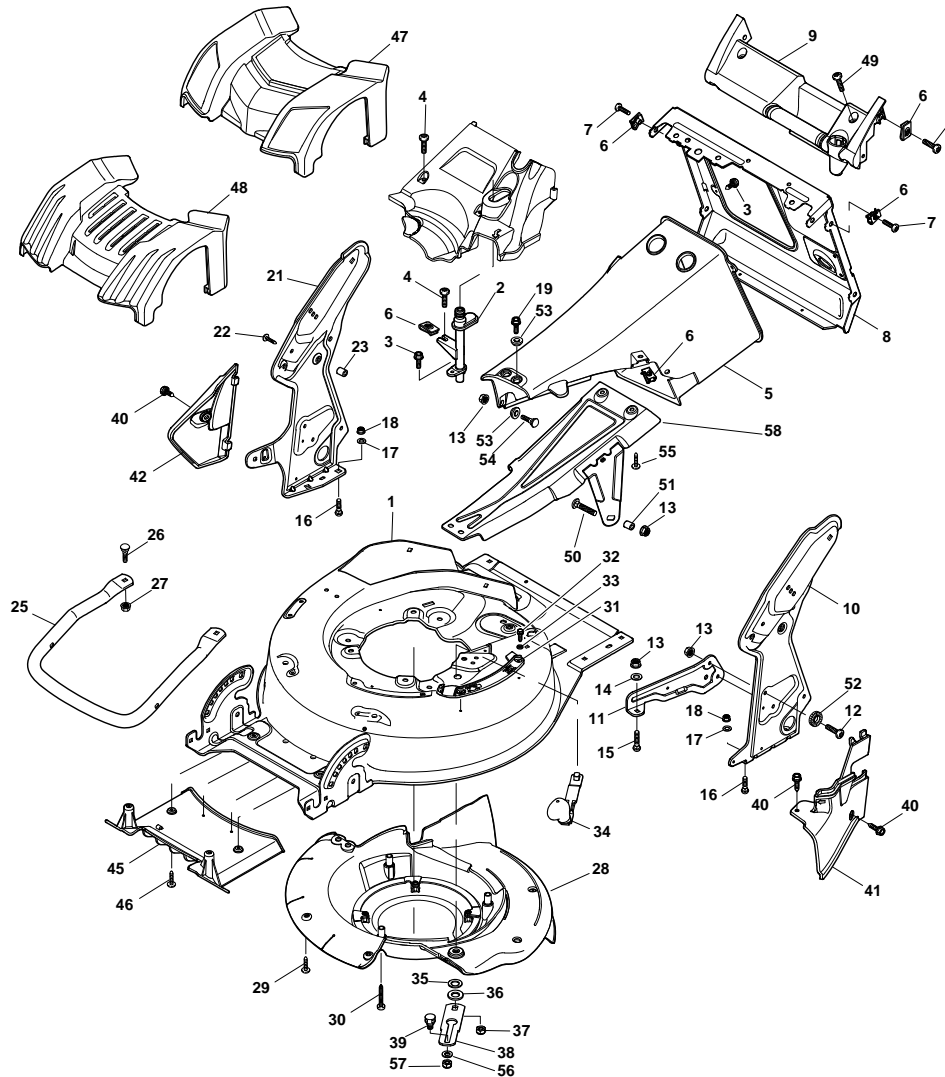

DML 504 W TR 4S - DML 504 W TR/E 4S

N.	CODE	Q.TY	DESCRIZIONE	DESCRIPTION	DESCRIPTION	BESCHREIBUNG	REMARK
1	381003865/0	1	Chassis Giallo	Deck Yellow	Châssis Jaune	Gehäuse Gelb	
1	381003867/0	1	Chassis Grigio	Deck Grey	Châssis Gris	Gehäuse Grau	
1	381003943/0	1	Chassis INOX	Deck INOX	Châssis INOX	Gehäuse INOX	
2	322034001/1	1	Attacco Acqua Lavaggio	Washing Connection	Attaque Lavage	Waschenverbindung	
3	125943004/0	5	Vite	Screw	Vis	Schraube	
4	112727802/0	2	Vite	Screw	Vis	Schraube	
5	322108296/0	1	Convogliatore Rosso	Conveyor Red	Convoyeur Rouge	Leitblechsatz Rot	
5	322108297/0	1	Convogliatore Giallo	Conveyor Yellow	Convoyeur Jaune	Leitblechsatz Gelb	
6	112437507/0	12	Piastrina	Plate	Plaquette	Plättchen	
7	112727802/0	8	Vite	Screw	Vis	Schraube	
8	381545321/1	1	Piastra Posteriore	Rear Plate	Plaque Arriere	Hinterere Platte	
8	381545323/1	1	Piastra Posteriore	Rear Plate	Plaque Arriere	Hinterere Platte	only TR-E
9	322785282/0	1	Supporto	Support	Support	Halter	
10	381545333/0	1	Staffa Sx	Bracket, L	Bride G	Pratze, Linke	
11	322545191/0	1	Supporto	Support	Support	Halter	
12	112727803/0	2	Vite	Screw	Vis	Schraube	
13	12154510/0	4	Dado	Nut	Ecrou	Mutter	
14	12521330/0	1	Rosetta	Washer	Rondelle	Scheibe	
15	12815200/0	1	Vite	Screw	Vis	Schraube	
16	12818690/0	4	Vite	Screw	Vis	Schraube	
17	12521350/0	4	Rosetta	Washer	Rondelle	Scheibe	
18	12155000/0	4	Dado	Nut	Ecrou	Mutter	
19	12729601/1	2	Vite	Screw	Vis	Schraube	
21	381545331/0	1	Staffa Dx	Bracket, R	Bride D	Pratze, Rechte	
22	112735662/1	2	Vite	Screw	Vis	Schraube	
23	122534128/0	2	Piolo	Pin	Bondon	Dübel	
25	381393701/1	2	Protezione	Protection	Protection	Schutz