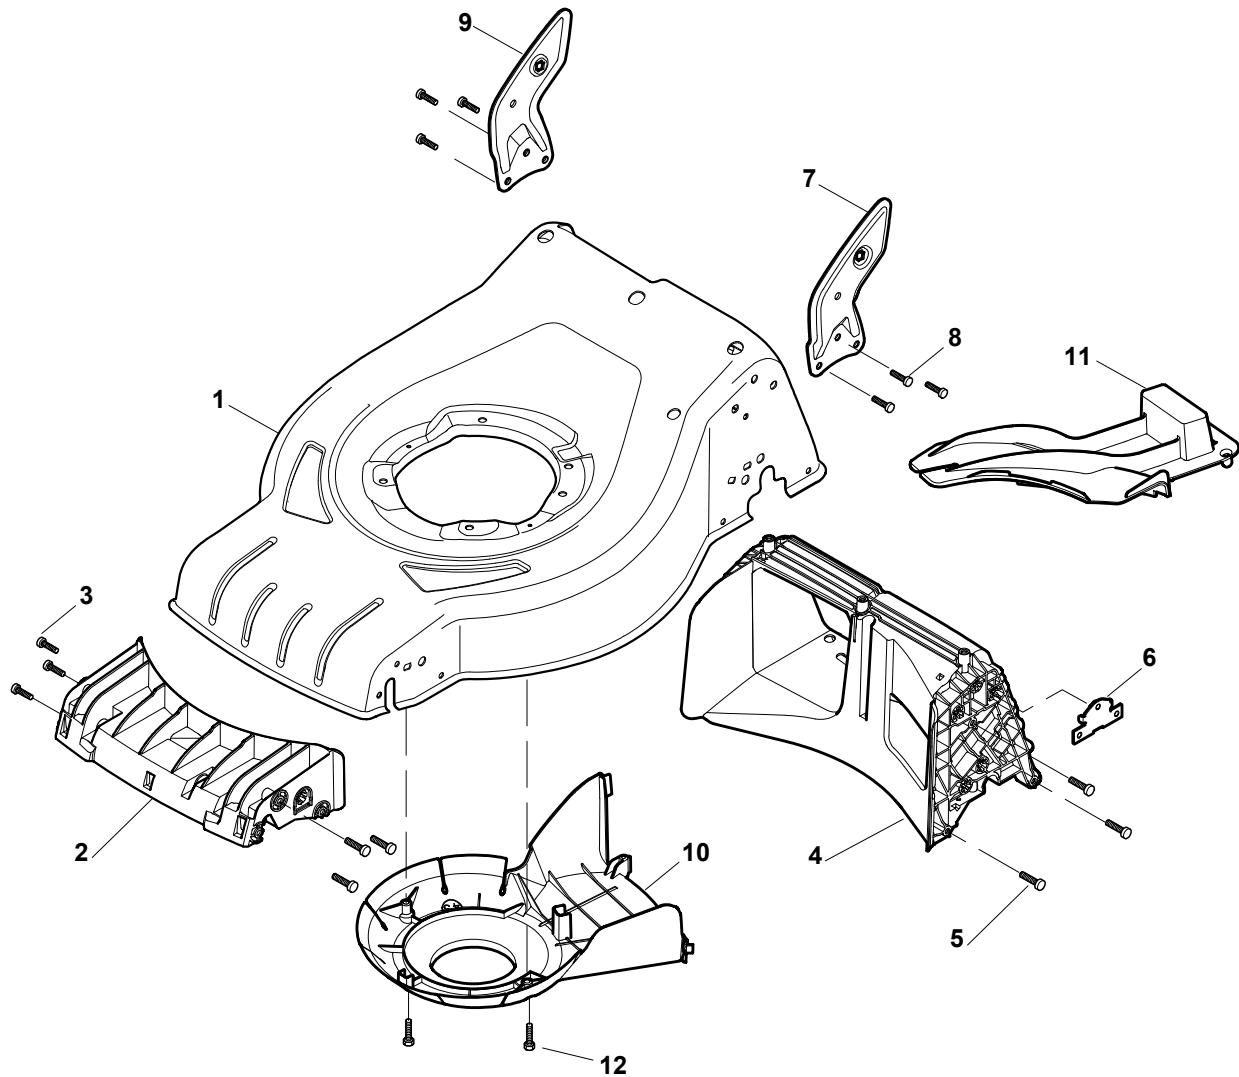

N.	CODE	Q.TY	DESCRIZIONE	DESCRIPTION	DESCRIPTION	BESCHREIBUNG	REMARK
1	381004018/0	1	Chassis Rosso	Deck Red	Châssis Rouge	Gehäuse Rot	
1	381004024/0	1	Chassis Nero	Deck Black	Châssis Noir	Gehäuse Schwarz	
2	322108301/0	1	Convogl. Anteriore	Front Conveyor Assy	Ens. Convoyeur Avant	Hinterleitblechvorder	
3	112728699/0	6	Vite	Screw	Vis	Schraube	
4	322108302/0	1	Convogl. Posteriore	Rear Conveyor Assy	Ens. Convoyeur Post.	Hinterleitblechsatz	
5	112728699/0	6	Vite	Screw	Vis	Schraube	
6	322545213/0	2	Piastrina	Plate	Plaquette	Platte	
7	381005139/0	1	Staffa Sx	Bracket, L	Bride G	Pratze, Linke	
8	112727801/0	6	Vite	Screw	Vis	Schraube	
9	381005137/0	1	Staffa Dx	Bracket, R	Bride D	Pratze, Rechte	
10	322060242/0	1	Carter Cinghia	Protection, Belt	Protection Courroie	Schutz, Riemen	
11	322140239/0	1	Deflettore	Deflector	Deflecteur	Deflektor	
12	12728530/0	2	Vite	Screw	Vis	Schraube