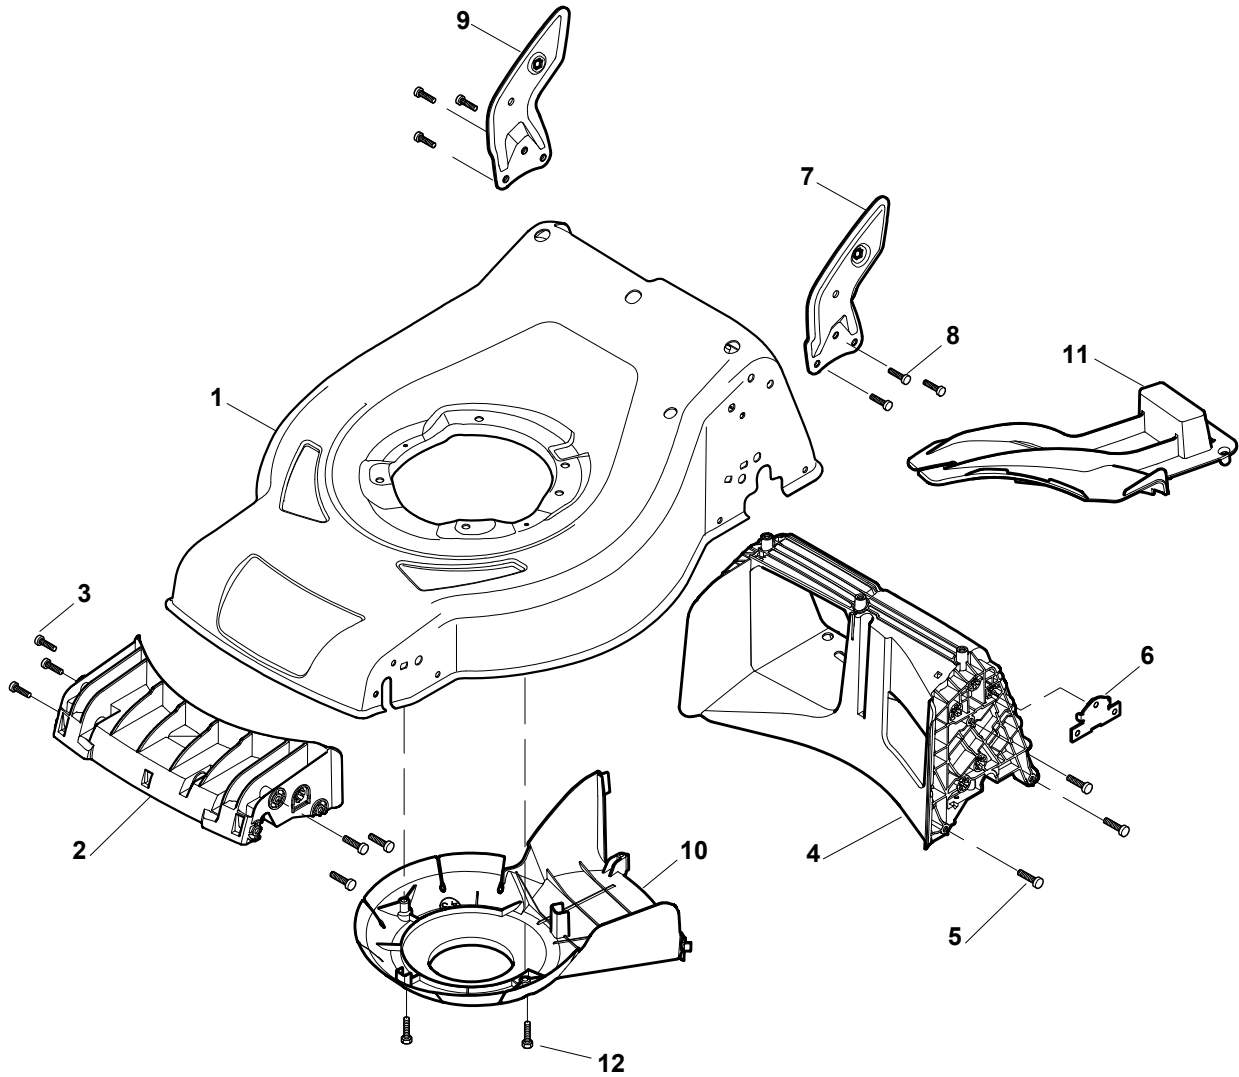

N.	CODE	Q.TY	DESCRIZIONE	DESCRIPTION	DESCRIPTION	BESCHREIBUNG	REMARK
1	381004020/0	1	Chassis Rosso	Deck Red	Châssis Rouge	Gehäuse Rot	
1	381004051/0	1	Chassis Nero	Deck Black	Châssis Noir	Gehäuse Schwarz	
2	322108301/0	1	Convogl. Anteriore	Front Conveyor Assy	Ens. Convoyeur Avant	Hinterleitblechvorder	
3	112728699/0	6	Vite	Screw	Vis	Schraube	
4	322108302/0	1	Convogl. Posteriore	Rear Conveyor Assy	Ens. Convoyeur Post.	Hinterleitblechsatz	
5	112728699/0	6	Vite	Screw	Vis	Schraube	
6	322545213/0	2	Piastrina	Plate	Plaquette	Platte	
7	381005139/0	1	Staffa Sx	Bracket, L	Bride G	Pratze, Linke	
8	112727801/0	6	Vite	Screw	Vis	Schraube	
9	381005137/0	1	Staffa Dx	Bracket, R	Bride D	Pratze, Rechte	
10	322060242/0	1	Carter Cinghia	Protection, Belt	Protection Courroie	Schutz, Riemen	
11	322140239/0	1	Deflettore	Deflector	Deflecteur	Deflektor	
12	12728530/0	2	Vite	Screw	Vis	Schraube