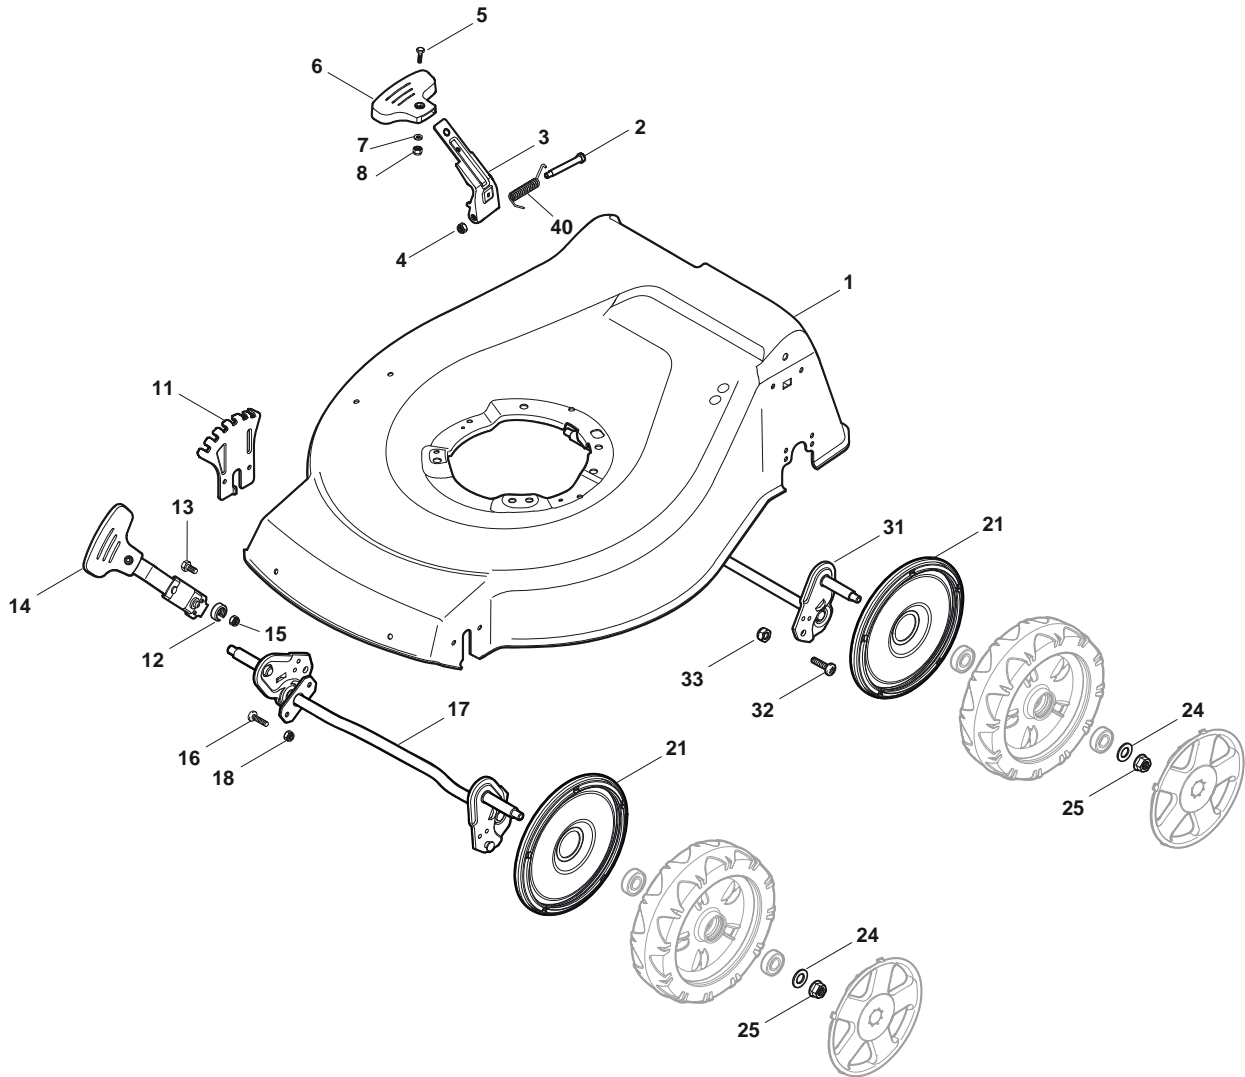

N.	CODE	Q.TY	DESCRIZIONE	DESCRIPTION	DESCRIPTION	BESCHREIBUNG	REMARK
1	381003909/0	1	Chassis Rosso	Deck Red	Châssis Rouge	Gehäuse Rot	
1	381003915/0	1	Chassis Giallo	Deck Yellow	Châssis Jaune	Gehäuse Gelb	
1	381003945/0	1	Chassis Nero	Deck Black	Châssis Noir	Gehäuse Schwarz	
1	381003984/0	1	Chassis Grigio	Deck Grey	Châssis Gris	Gehäuse Grau	
2	122534131/0	1	Perno	Pin	Pivot	Bolzen	
3	322322851/0	1	Leva Regolazione Altezza	Lever, Height Adjustment	Levier, Reglage Hauteur	Hebel, Höhenverstellung	
4	112154510/0	1	Dado	Nut	Ecrou	Mutter	
5	12788512/0	1	Vite	Screw	Vis	Schraube	
6	322394503/0	1	Manopolina	Knob	Poignée	Griff	
7	12521310/0	1	Rondella	Washer	Rondelle	Scheibe	
8	12150000/0	1	Dado	Nut	Ecrou	Mutter	
11	322735587/0	1	Settore Regolazione Altezza	Sector, Height Adjustment	Secteur Reglage Hauteur	Sektor, Höhenverstellung	
12	22171002/0	2	Distanziale	Spacer	Entretoise	Distanzring	
13	12789000/0	2	Vite	Screw	Vis	Schraube	
14	381003351/0	1	Leva Regolazione Altezza	Lever, Height Adjustment	Levier Reglage Hauteur	Hebel, Höhenverstellung	
15	12154330/0	2	Dado	Nut	Ecrou	Mutter	
16	112727803/0	4	Vite	Screw	Vis	Schraube	
17	381002885/1	1	Asse Ruote Anteriori	Axle, Front Wheels	Axe Roues Avant	Achse, Vorderrad	
18	12154510/0	4	Dado	Nut	Ecrou	Mutter	
21	322600145/0	4	Prot. Ruote	Protection, Wheel	Protection Roue	Schütz, Räder	
24	12521350/0	4	Rosetta	Washer	Rondelle	Scheibe	
25	12155000/0	4	Dado	Nut	Ecrou	Mutter	
31	381302823/0	1	Asse Ruote Posteriori	Axle, Rear Wheel	Axe Roues Arriere	Achse, Hinterrad	
32	112727803/0	4	Vite	Screw	Vis	Schraube	
33	12154510/0	4	Dado	Nut	Ecrou	Mutter	
40	122446192/0	1	Molla	Spring	Ressort	Feder