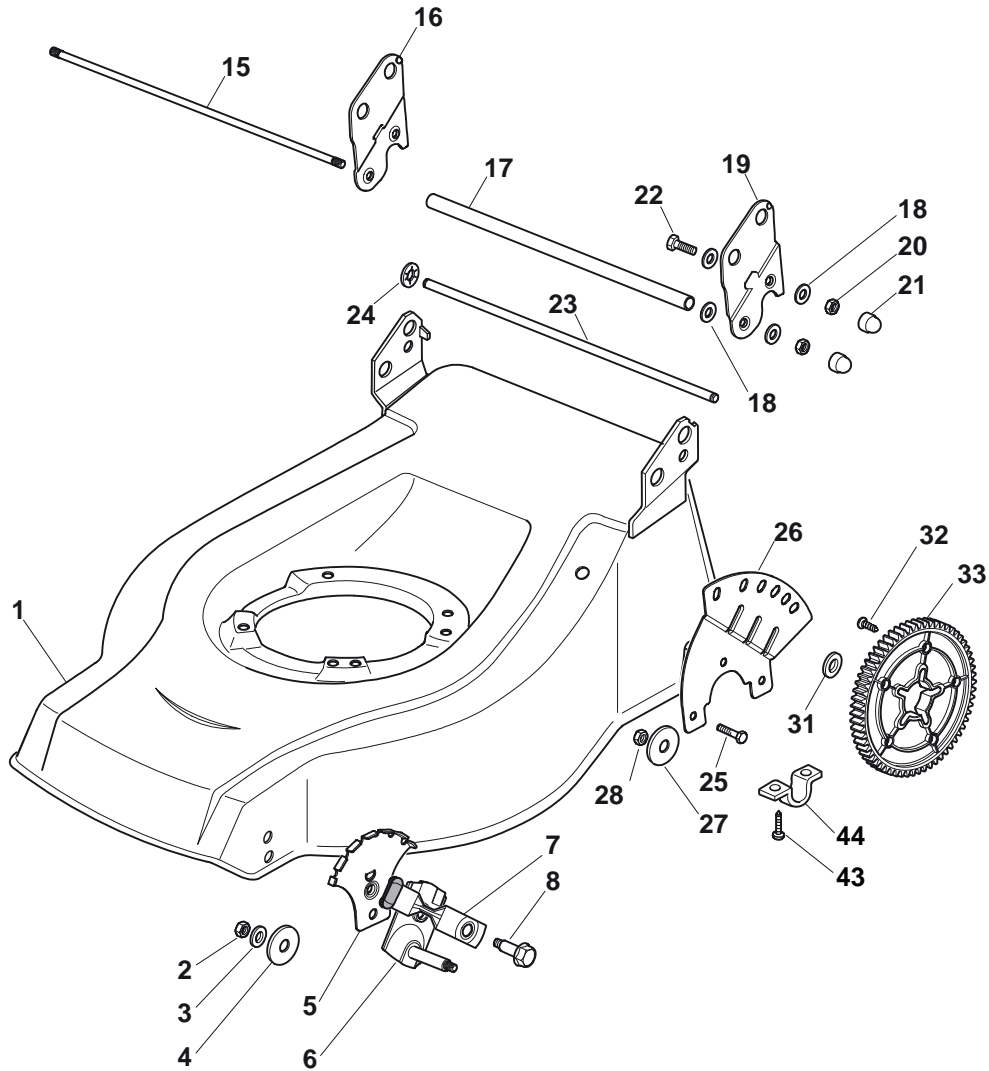

N.	CODE	Q.TY	DESCRIZIONE	DESCRIPTION	DESCRIPTION	BESCHREIBUNG	REMARK
1	81002350/0	1	Chassis Rosso	Deck Red	Châssis Rouge	Gehäuse Rot	
2	12293200/0	2	Dado	Nut	Ecrou	Mutter	
3	12583500/0	2	Grower	Grower	Grower	Federring	
4	12523070/0	2	Rosetta	Washer	Rondelle	Scheibe	
5	22735577/0	2	Settore Regolazione Altezza	Sector, Height Adjustment	Secteur Reglage Hauteur	Sektor, Höheverstellung	
6	81005084/0	2	Supporto Ruota	Support, Wheel	Support Roue	Halter, Rad	
7	81003286/0	2	Leva Regolazione Altezza	Lever, Height Adjustment	Levier, Reglage Hauteur	Hebel, Höheverstellung	
8	22519811/0	2	Perno	Pin	Pivot	Bolzen	
15	22517702/1	1	Fulcro Parasassi	Stone Guard Fulcrum	Point D'Appui Parepierres	Drehpunkt Prallblech	
16	22778427/0	1	Staffa Dx	Bracket, R	Bride D	Pratze, Rechte	
17	22869717/0	1	Distanziale	Spacer	Entretoise	Distanzring	
18	22671653/0	8	Rosetta	Washer	Rondelle	Scheibe	
19	22778429/0	1	Staffa Sx	Bracket, L	Bride G	Pratze, Linke	
20	12155000/0	4	Dado	Nut	Ecrou	Mutter	
21	18203854/0	4	Cappuccio	Protection	Capuchon	Stecker	
22	12793301/0	2	Vite	Screw	Vis	Schraube	
23	22517860/0	1	Perno	Pin	Pivot	Bolzen	
24	12604899/0	2	Fissatore A Corona	Crown Fastener	Fixateur A Couronne	Kronescheibe	
25	12792611/0	3	Vite	Screw	Vis	Schraube	
26	322735579/1	1	Settore Regolazione Altezza	Sector, Height Adjustment	Secteur Reglage Hauteur	Sektor, Höheverstellung	
27	12523060/0	3	Rosetta	Washer	Rondelle	Scheibe	
28	12155000/0	3	Dado	Nut	Ecrou	Mutter	
31	22675100/0	2	Rosetta	Washer	Rondelle	Scheibe	
32	12728691/0	6	Vite	Screw	Vis	Schraube	
33	22120110/0	2	Ruota Dentata	Sprocket	Couronne	Zahnkettenrad	
43	12731350/0	4	Vite	Screw	Vis	Schraube	
44	22545152/0	2	Piastrina	Plate	Plaquette	Platte