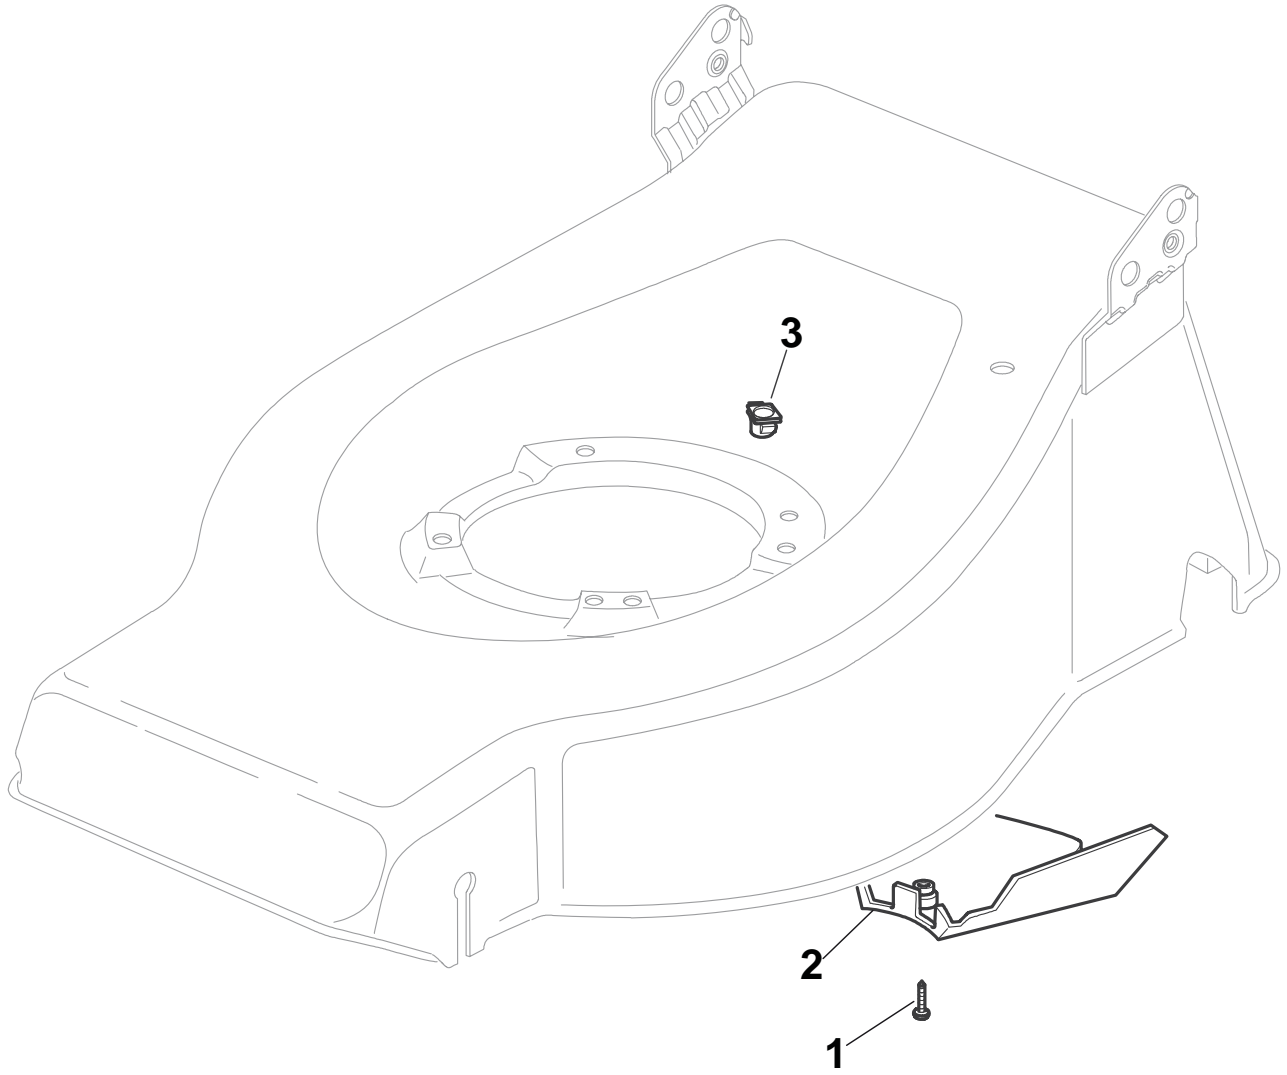

N.	CODE	Q.TY	DESCRIZIONE	DESCRIPTION	DESCRIPTION	BESCHREIBUNG	REMARK
1	12728530/0	1	Vite	Screw	Vis	Schraube	
2	22060196/0	1	Carter Cinghia	Protection, Belt	Protection	Schutz, Riemen	
3	22291150/0	1	Inserto In Gomma	Rubber Insert	Insert De	Gummi Einsatz