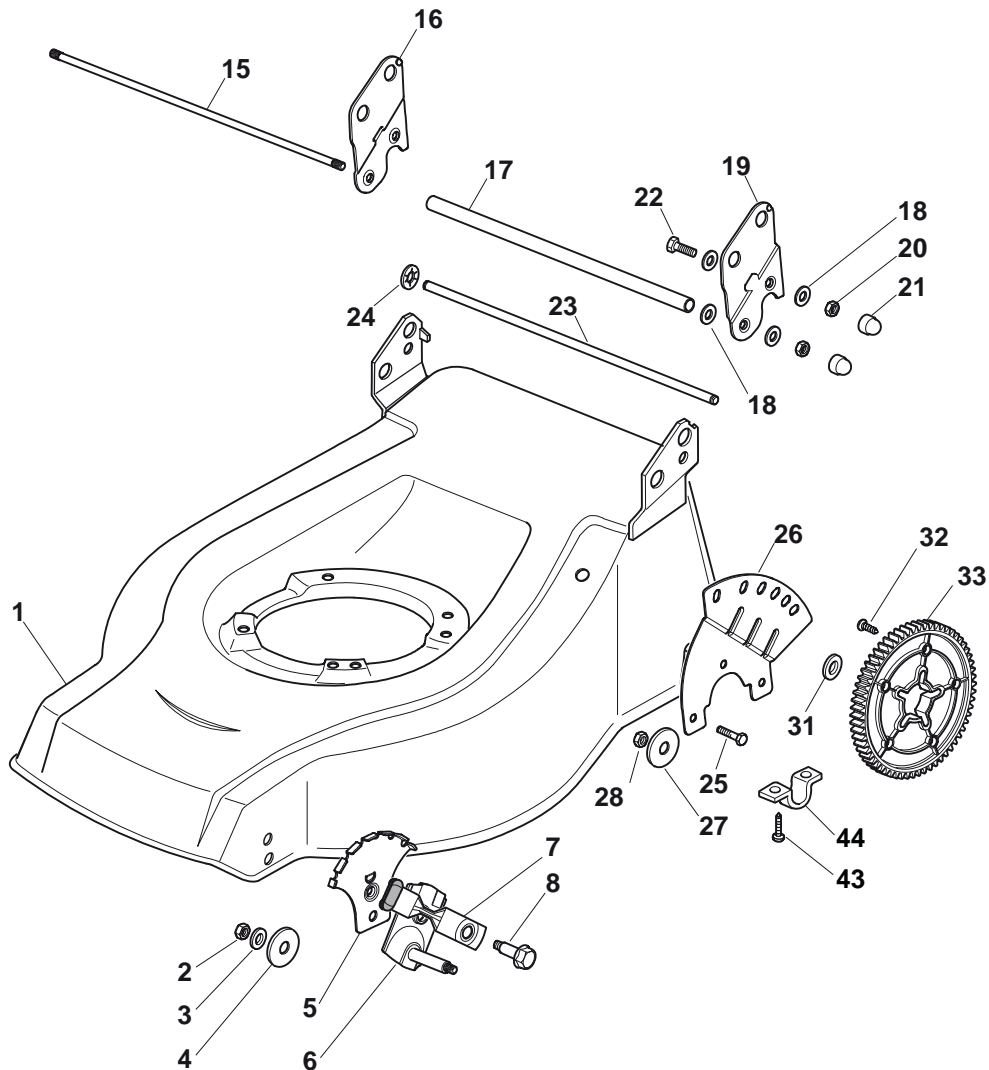

N.	CODE	Q.TY	DESCRIZIONE	DESCRIPTION	DESCRIPTION	BESCHREIBUNG	REMARK
2	12293200/0	2	Dado	Nut	Ecrou	Mutter	
3	12583500/0	2	Grower	Grower	Grower	Federring	
4	12523070/0	2	Rosetta	Washer	Rondelle	Scheibe	
5	22735577/0	2	Settore Regolazione Altezza	Sector, Height Adjustment	Secteur Reglage Hauteur	Sektor, Höheverstellung	
6	81005084/0	2	Supporto Ruota	Support, Wheel	Support Roue	Halter, Rad	
7	81003286/0	2	Leva Regolazione Altezza	Lever, Height Adjustment	Levier, Reglage Hauteur	Hebel, Höheverstellung	
8	22519811/0	2	Perno	Pin	Pivot	Bolzen	
15	22517702/1	1	Fulcro Parasassi	Stone Guard Fulcrum	Point D'Appui Parepierres	Drehpunkt Prallblech	
16	22778427/0	1	Staffa Dx	Bracket, R	Bride D	Pratze, Rechte	
17	22869717/0	1	Distanziale	Spacer	Entretoise	Distanzring	
18	22671653/0	8	Rosetta	Washer	Rondelle	Scheibe	
19	22778429/0	1	Staffa Sx	Bracket, L	Bride G	Pratze, Linke	
20	12155000/0	4	Dado	Nut	Ecrou	Mutter	
21	18203854/0	4	Cappuccio	Protection	Capuchon	Stecker	
22	12793301/0	2	Vite	Screw	Vis	Schraube	
23	22517860/0	1	Perno	Pin	Pivot	Bolzen	
24	12604899/0	2	Fissatore A Corona	Crown Fastener	Fixateur A Couronne	Kronescheibe	
25	12792611/0	3	Vite	Screw	Vis	Schraube	
26	322735579/1	1	Settore Regolazione Altezza	Sector, Height Adjustment	Secteur Reglage Hauteur	Sektor, Höheverstellung	
27	12523060/0	3	Rosetta	Washer	Rondelle	Scheibe	
28	12155000/0	3	Dado	Nut	Ecrou	Mutter	
31	22675100/0	2	Rosetta	Washer	Rondelle	Scheibe	
32	12728691/0	6	Vite	Screw	Vis	Schraube	
33	22120110/0	2	Ruota Dentata	Sprocket	Couronne	Zahnkettenrad	
43	12731350/0	4	Vite	Screw	Vis	Schraube	
44	22545152/0	2	Piastrina	Plate	Plaquette	Platte