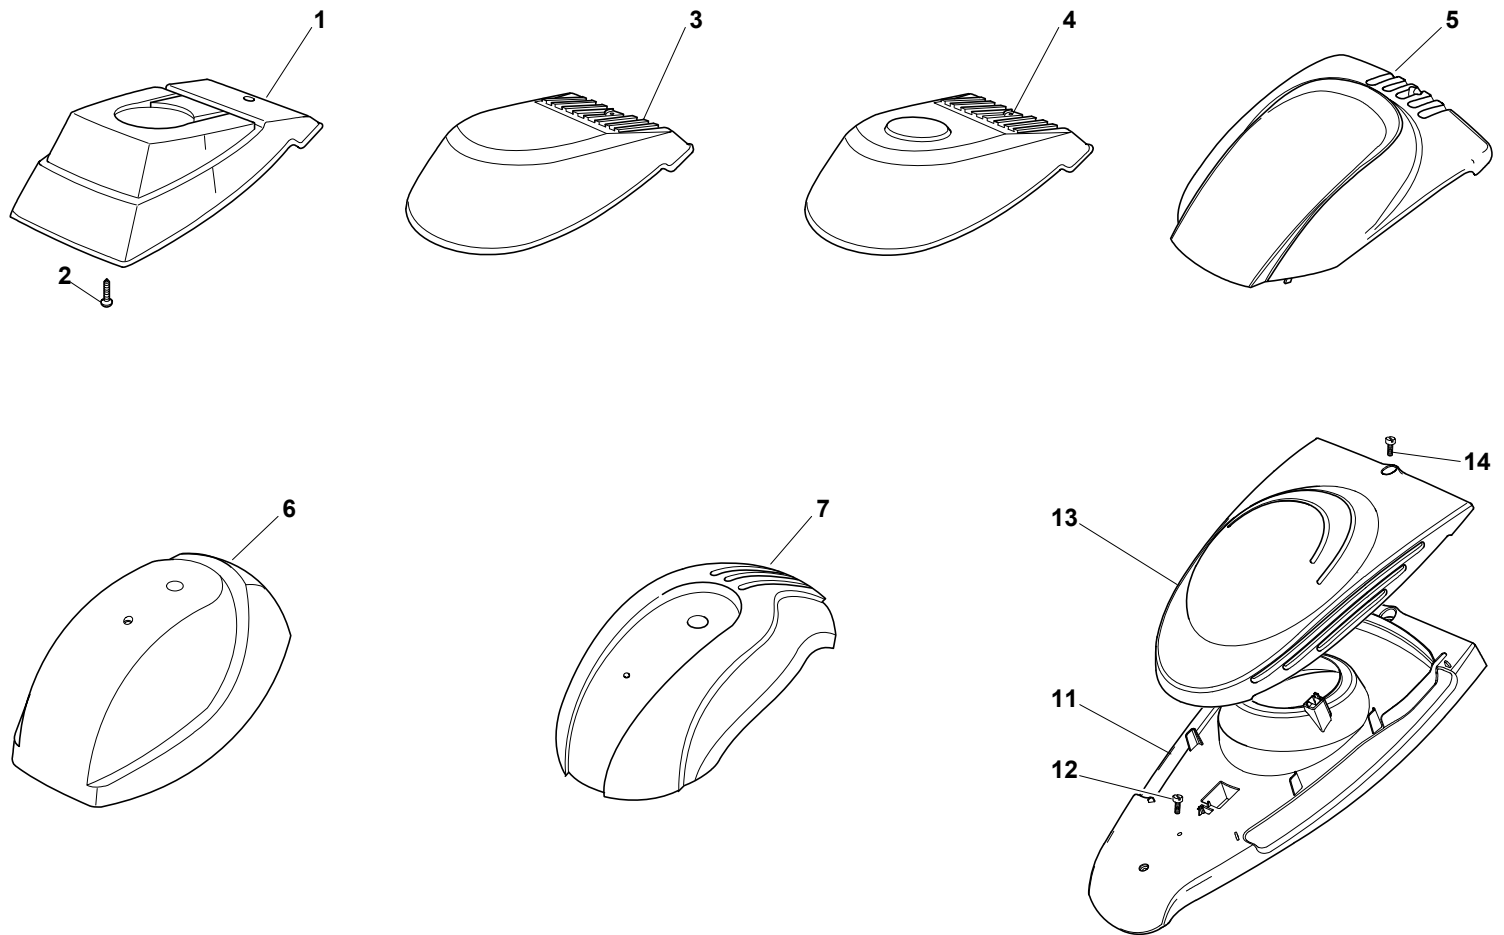

N.	CODE	Q.TY	DESCRIZIONE	DESCRIPTION	DESCRIPTION	BESCHREIBUNG	REMARK
1	22055037/2	1	Capottina	Cover	Capot	Haube	
2	12728450/0	1	Vite	Screw	Vis	Schraube	
3	22055059/1	1	Capottina	Cover	Capot	Haube	
4	81002006/1	1	Capottina	Cover	Capot	Haube	
5	22055064/1	1	Capottina	Cover	Capot	Haube	
6	22055063/0	1	Capottina	Cover	Capot	Haube	
7	22055049/1	1	Capottina	Cover	Capot	Haube	
11	22785205/0	1	Supporto Capottina	Support, Cover	Support Capot	Halter, Haube	
12	12728525/0	1	Vite	Screw	Vis	Schraube	
13	22055106/0	1	Capottina, Rosso	Cover, Red	Capot Rouge	Haube Rot	
13	22055107/0	1	Capottina, Giallo	Cover, Yellow	Capot Jaune	Haube Gelb	
13	22055117/0	1	Capottina, Grigio	Cover, Grey	Capot Grau	Haube Gris	
14	12728710/0	1	Vite	Screw	Vis	Schraube