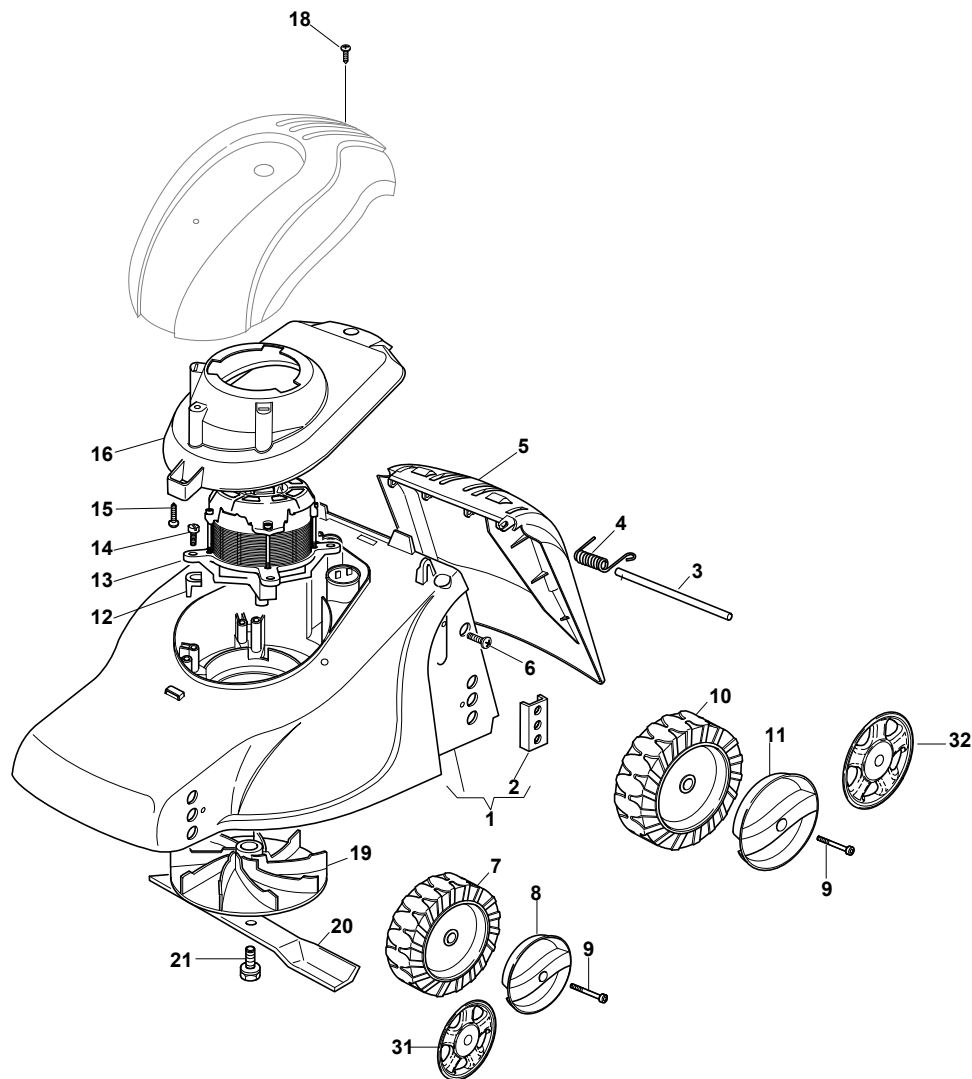

N.	CODE	Q.TY	DESCRIZIONE	DESCRIPTION	DESCRIPTION	BESCHREIBUNG	REMARK
1	81001561/0	1	Chassis Rosso	Deck Red	Châssis Rouge	Gehäuse Rot	
2	22785087/1	4	Supporto Ruote	Support, Wheels	Support Roue	Halter, Rad	
3	22512601/0	1	Perno	Pin	Pivot	Bolzen	
4	22450250/0	1	Molla	Spring	Ressort	Feder	
5	22600056/2	1	Parasassi	Stone-Guard	Pare-Pierres	Prallblech	
6	12728450/0	2	Vite	Screw	Vis	Schraube	
7	22686083/0	2	Ruota Ø 130	Wheel Ø 130	Roue Ø 130	Rad Ø 130	
8	22110436/0	2	Coprizzo Giallo	Hub Cap Yellow	Couvre-Moyeu	Radkappe Gelbe	
8	22110437/0	2	Coprizzo Rosso	Hub Cap Red	Couvre-Moyeu	Radkappe Rote	
8	22110440/0	2	Coprizzo Bianco	Hub Cap White	Couvre-Moyeu	Radkappe Weiße	
9	22524337/0	4	Perno	Pin	Pivot	Bolzen	
10	22686085/0	2	Ruota Ø 160	Wheel Ø 160	Roue Ø 160	Rad Ø 160	
11	22110448/0	2	Coprizzo Bianco	Hub Cap White	Couvre-Moyeu	Radkappe Weiße	
11	22110449/0	2	Coprizzo Giallo	Hub Cap Yellow	Couvre-Moyeu	Radkappe Gelbe	
11	22110450/0	2	Coprizzo Rosso	Hub Cap Red	Couvre-Moyeu	Radkappe Rote	
12	22167700/0	4	Distanziale	Spacer	Entretoise	Distanzring	
13	118563659/0	1	Motore	Motor	Moteur	Motor	(Leo 230-240V)
14	12735410/0	4	Vite	Screw	Vis	Schraube	
15	12728450/0	1	Vite	Screw	Vis	Schraube	
16	22055050/2	1	Supporto Capottina	Support, Cover	Support Capot	Halter, Haube	
18	12728680/0	1	Vite	Screw	Vis	Schraube	
19	322465602/1	1	Mozzo	Hub	Moyeu	Halter	
20	81004142/0	1	Coltello Standard	Blade Standard	Lame Standard	Messer Standard	
21	381004352/1	1	Vite	Screw	Vis	Schraube	
31	22110420/0	2	Coprizzo Grigio	Hub Cap Grey	Couvre-Moyeu Gris	Radkappe Grau	
32	22110421/0	2	Coprizzo Grigio	Hub Cap Grey	Couvre-Moyeu Gris	Radkappe Grau