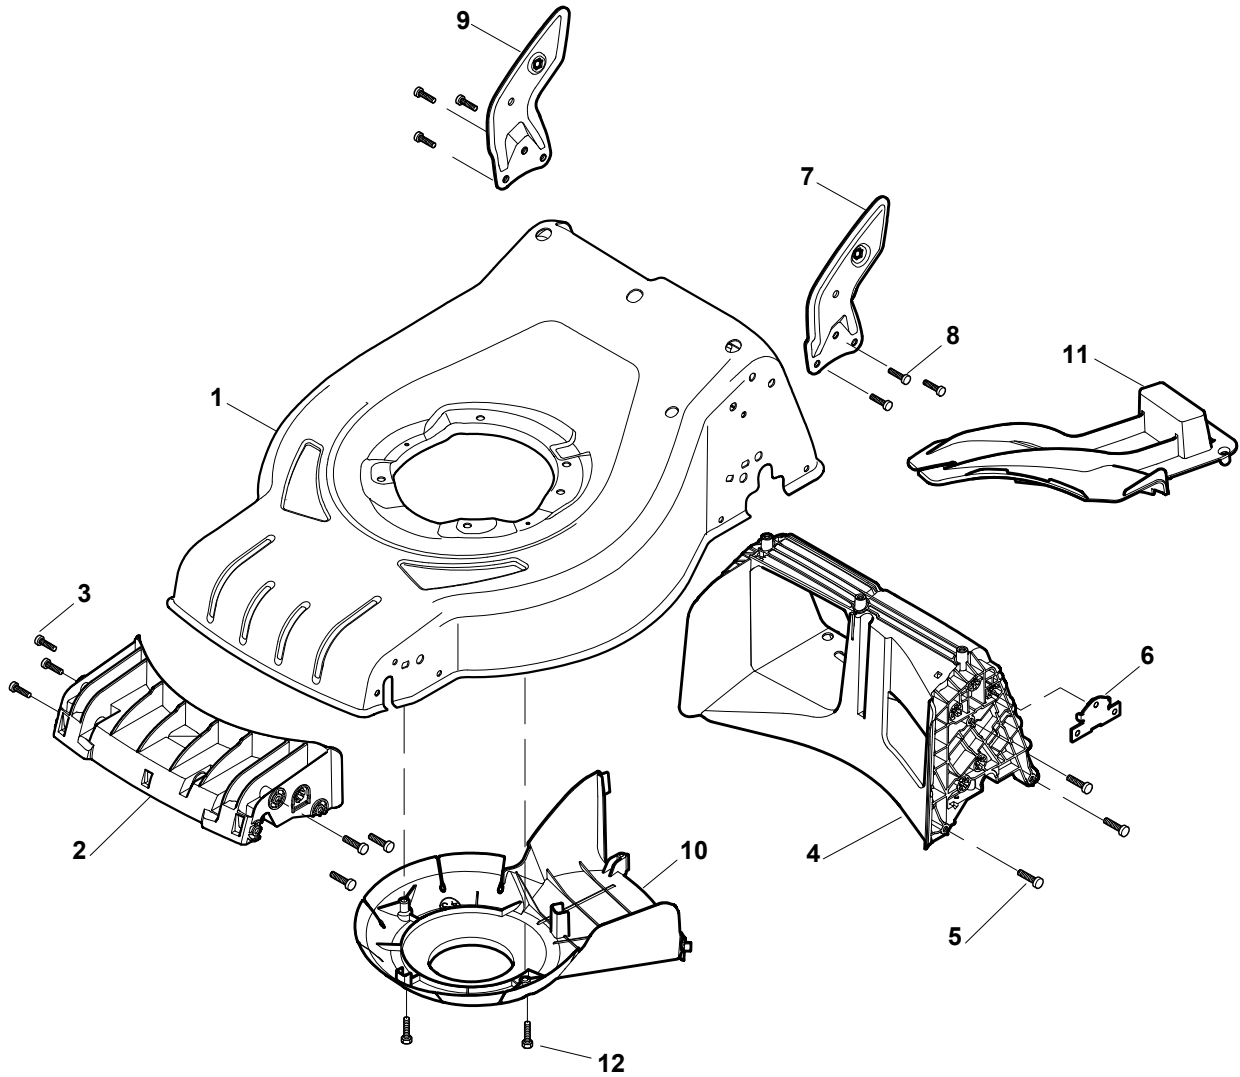

N.	CODE	Q.TY	DESCRIZIONE	DESCRIPTION	DESCRIPTION	BESCHREIBUNG	REMARK
1	381004018/0	1	Chassis Rosso	Deck Red	Châssis Rouge	Gehäuse Rot	
1	381004018/0	1	Chassis Rosso	Deck Red	Châssis Rouge	Gehäuse Rot	
1	381004024/0	1	Chassis Nero	Deck Black	Châssis Noir	Gehäuse Schwarz	
1	381004024/0	1	Chassis Nero	Deck Black	Châssis Noir	Gehäuse Schwarz	
2	322108301/0	1	Convogl. Anteriore	Front Conveyor Assy	Ens. Convoyeur Avant	Hinterleitblechvorder	
3	112728699/0	6	Vite	Screw	Vis	Schraube	
4	322108302/0	1	Convogl. Posteriore	Rear Conveyor Assy	Ens. Convoyeur Post.	Hinterleitblechsatz	
5	112728699/0	6	Vite	Screw	Vis	Schraube	
6	322545213/0	2	Piastrina	Plate	Plaquette	Platte	
7	381005139/0	1	Staffa Sx	Bracket, L	Bride G	Pratze, Linke	
8	112727801/0	6	Vite	Screw	Vis	Schraube	
9	381005137/0	1	Staffa Dx	Bracket, R	Bride D	Pratze, Rechte	
10	322060242/0	1	Carter Cinghia	Protection, Belt	Protection Courroire	Schutz, Riemen	
11	322140239/0	1	Deflettore	Deflector	Deflecteur	Deflektor	
12	12728530/0	2	Vite	Screw	Vis	Schraube