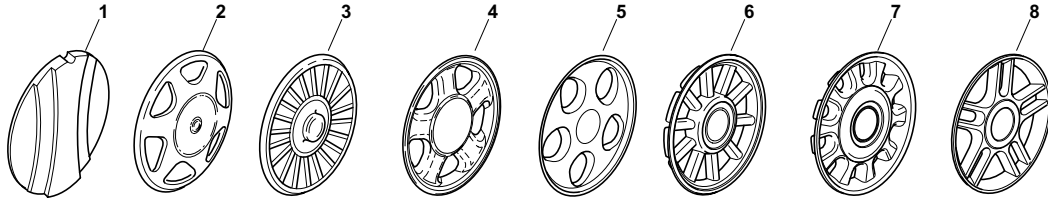

Genuine Spare Parts

Catalogo delle parti di ricambio
Spare parts catalogue
Catalogue des pieces de rechange
Ersatzteilkatalog

2010

- Use GLOBAL GARDEN PRODUCT Genuine Spare Parts specified in the parts list for repair and/or replacement.
- The contents described in the parts list may change due to improvement.
- The drawings of the spare parts are only indicative and might not represent the part in question exactly.
- The indications "right" - "left" - "front" - "rear" refer to the position of the operator when using the machine.
- When placing orders of parts for repair and/or replacement, make sure that the illustrated parts list is the one applying to the machine's year of manufacture, as shown on the identification plate attached to the machine.

GLOBAL GARDEN PRODUCTS

ENCLOSURE 1

POS.	CODE	Q.TY	DESCRIZIONE	DESCRIPTION	DESCRIPTION	BESCHREIBUNG	REMARKS
1	22110252/1		Coprimozzo Bianco	Hub Cap White	Couvre-Moyeu	Radkappe Weiße	
1	22110254/1		Coprimozzo Giallo	Hub Cap Yellow	Couvre-Moyeu	Radkappe Gelbe	
1	22110255/1		Coprimozzo Rosso	Hub Cap Red	Couvre-Moyeu	Radkappe Rote	
2	22110344/0		Coprimozzo Bianco	Hub Cap White	Couvre-Moyeu	Radkappe Weiße	
2	22110395/0		Coprimozzo Grigio	Hub Cap Grey	Couvre-Moyeu Gris	Radkappe Grau	
3	22110347/0		Coprimozzo Grigio	Hub Cap Grey	Couvre-Moyeu Gris	Radkappe Grau	
4	22110381/0		Coprimozzo Grigio	Hub Cap Grey	Couvre-Moyeu Gris	Radkappe Grau	
5	22110416/0		Coprimozzo Grigio	Hub Cap Grey	Couvre-Moyeu Gris	Radkappe Grau	
6	22110495/0		Coprimozzo Grigio	Hub Cap Grey	Couvre-Moyeu Gris	Radkappe Grau	
7	22110493/0		Coprimozzo Grigio	Hub Cap Grey	Couvre-Moyeu Gris	Radkappe Grau	
8	22110491/0		Coprimozzo Grigio	Hub Cap Grey	Couvre-Moyeu Gris	Radkappe Grau	