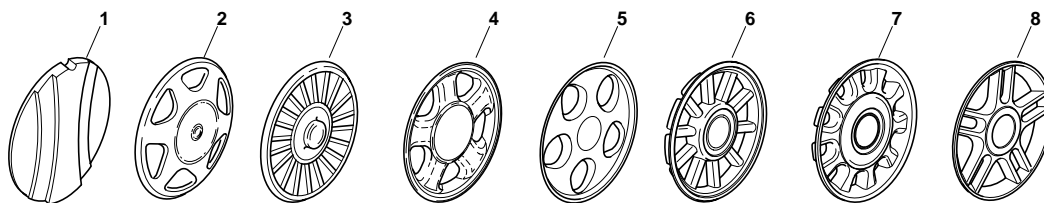

ENCLOSURE 1

POS.	CODE	Q.TY	DESCRIZIONE	DESCRIPTION	DESCRIPTION	BESCHREIBUNG	REMARKS
1	22110252/1		Coprimozzo Bianco	Hub Cap White	Couvre-Moyeu	Radkappe Weiße	
1	22110254/1		Coprimozzo Giallo	Hub Cap Yellow	Couvre-Moyeu	Radkappe Gelbe	
1	22110255/1		Coprimozzo Rosso	Hub Cap Red	Couvre-Moyeu	Radkappe Rote	
2	22110344/0		Coprimozzo Bianco	Hub Cap White	Couvre-Moyeu	Radkappe Weiße	
2	22110395/0		Coprimozzo Grigio	Hub Cap Grey	Couvre-Moyeu Gris	Radkappe Grau	
3	22110347/0		Coprimozzo Grigio	Hub Cap Grey	Couvre-Moyeu Gris	Radkappe Grau	
4	22110381/0		Coprimozzo Grigio	Hub Cap Grey	Couvre-Moyeu Gris	Radkappe Grau	
5	22110416/0		Coprimozzo Grigio	Hub Cap Grey	Couvre-Moyeu Gris	Radkappe Grau	
6	22110495/0		Coprimozzo Grigio	Hub Cap Grey	Couvre-Moyeu Gris	Radkappe Grau	
7	22110493/0		Coprimozzo Grigio	Hub Cap Grey	Couvre-Moyeu Gris	Radkappe Grau	
8	22110491/0		Coprimozzo Grigio	Hub Cap Grey	Couvre-Moyeu Gris	Radkappe Grau