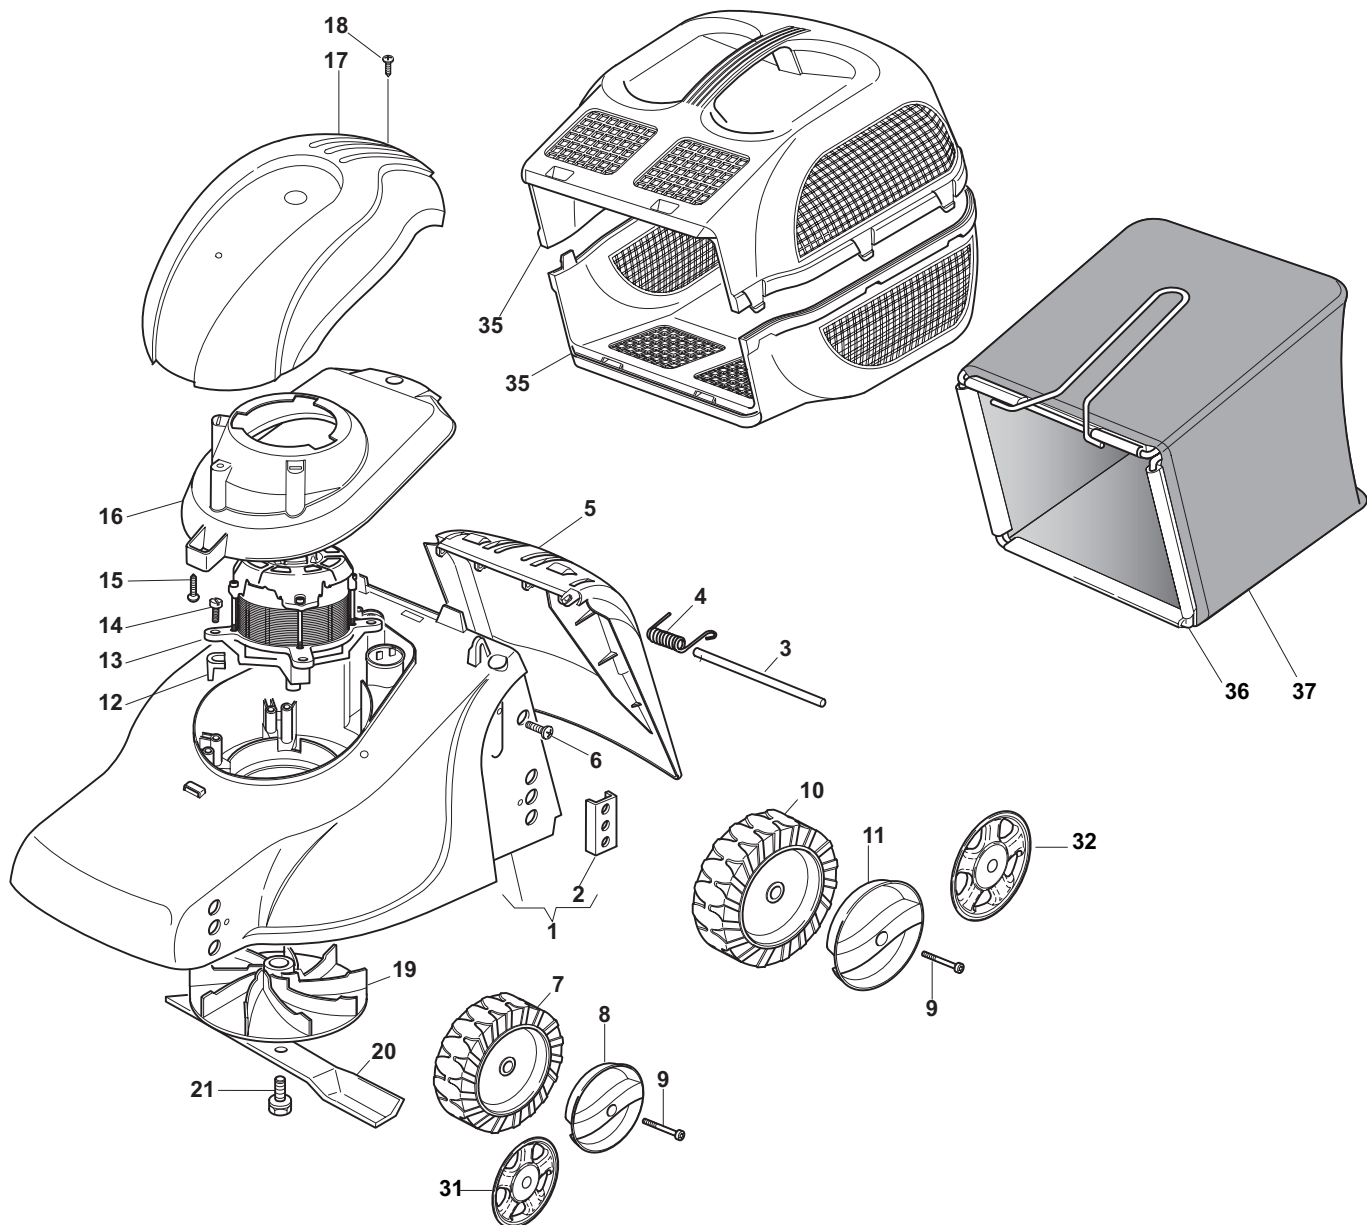

C 390

POS.	CODE	Q.TY	DESCRIZIONE	DESCRIPTION	DESCRIPTION	BESCHREIBUNG	REMARKS
1	81001561/0	1	Chassis Rosso	Deck Red	Châssis Rouge	Gehäuse Rot	
2	22785087/1	4	Supporto Ruote	Support, Wheels	Support Roue	Halter, Rad	
3	22512601/0	1	Perno	Pin	Pivot	Bolzen	
4	22450250/0	1	Molla	Spring	Ressort	Feder	
5	22600056/2	1	Parasassi	Stone-Guard	Pare-Pierres	Prallblech	
6	12728450/0	2	Vite	Screw	Vis	Schraube	
7	22686083/0	2	Ruota Ø 130	Wheel Ø 130	Roue Ø 130	Rad Ø 130	
8	22110436/0	2	Coprimezzo Giallo	Hub Cap Yellow	Couvre-Moyeu	Radkappe Gelbe	
8	22110437/0	2	Coprimezzo Rosso	Hub Cap Red	Couvre-Moyeu	Radkappe Rote	
8	22110440/0	2	Coprimezzo Bianco	Hub Cap White	Couvre-Moyeu	Radkappe Weiße	
9	22524337/0	4	Perno	Pin	Pivot	Bolzen	
10	22686085/0	2	Ruota Ø 160	Wheel Ø 160	Roue Ø 160	Rad Ø 160	
11	22110448/0	2	Coprimezzo Bianco	Hub Cap White	Couvre-Moyeu	Radkappe Weiße	
11	22110449/0	2	Coprimezzo Giallo	Hub Cap Yellow	Couvre-Moyeu	Radkappe Gelbe	
11	22110450/0	2	Coprimezzo Rosso	Hub Cap Red	Couvre-Moyeu	Radkappe Rote	
12	22167700/0	4	Distanziale	Spacer	Entretoise	Distanzring	
13	18563651/0	1	Motore	Motor	Moteur	Motor	(230-240V)
14	12735410/0	4	Vite	Screw	Vis	Schraube	
15	12728450/0	1	Vite	Screw	Vis	Schraube	
16	22055050/2	1	Supporto Capottina	Support, Cover	Support Capot	Halter, Haube	
17	-	1	Capottina	Cover	Capot	Haube	(See Enclosure 4)
18	12728680/0	1	Vite	Screw	Vis	Schraube	
19	322465602/1	1	Mozzo Girante	Hub Fan	Moyeu Ventilateur	Läufendenabe	
20	81004142/0	1	Coltello Standard	Blade Standard	Lame Standard	Messer Standard	
21	81004352/0	1	Vite	Screw	Vis	Schraube	
31	22110420/0	2	Coprimezzo Grigio	Hub Cap Grey	Couvre-Moyeu Gris	Radkappe Grau	
32	22110421/0	2	Coprimezzo Grigio	Hub Cap Grey	Couvre-Moyeu Gris	Radkappe Grau	
35	22486049/0	2	Sacco, Parte Inf/Sup	Grass-Box, Upper/Lower Part	Sac, Partie Inferieure/ Superieure	Korb, Ober/Unterteil	
36	81006417/0	1	Telaio Sacco	Chassis Box	Châssis Bac	Rahmen Sack	
37	81002147/0	1	Sacco, Tela	Box, Fabric	Sac, Toile	Sack, Tuck