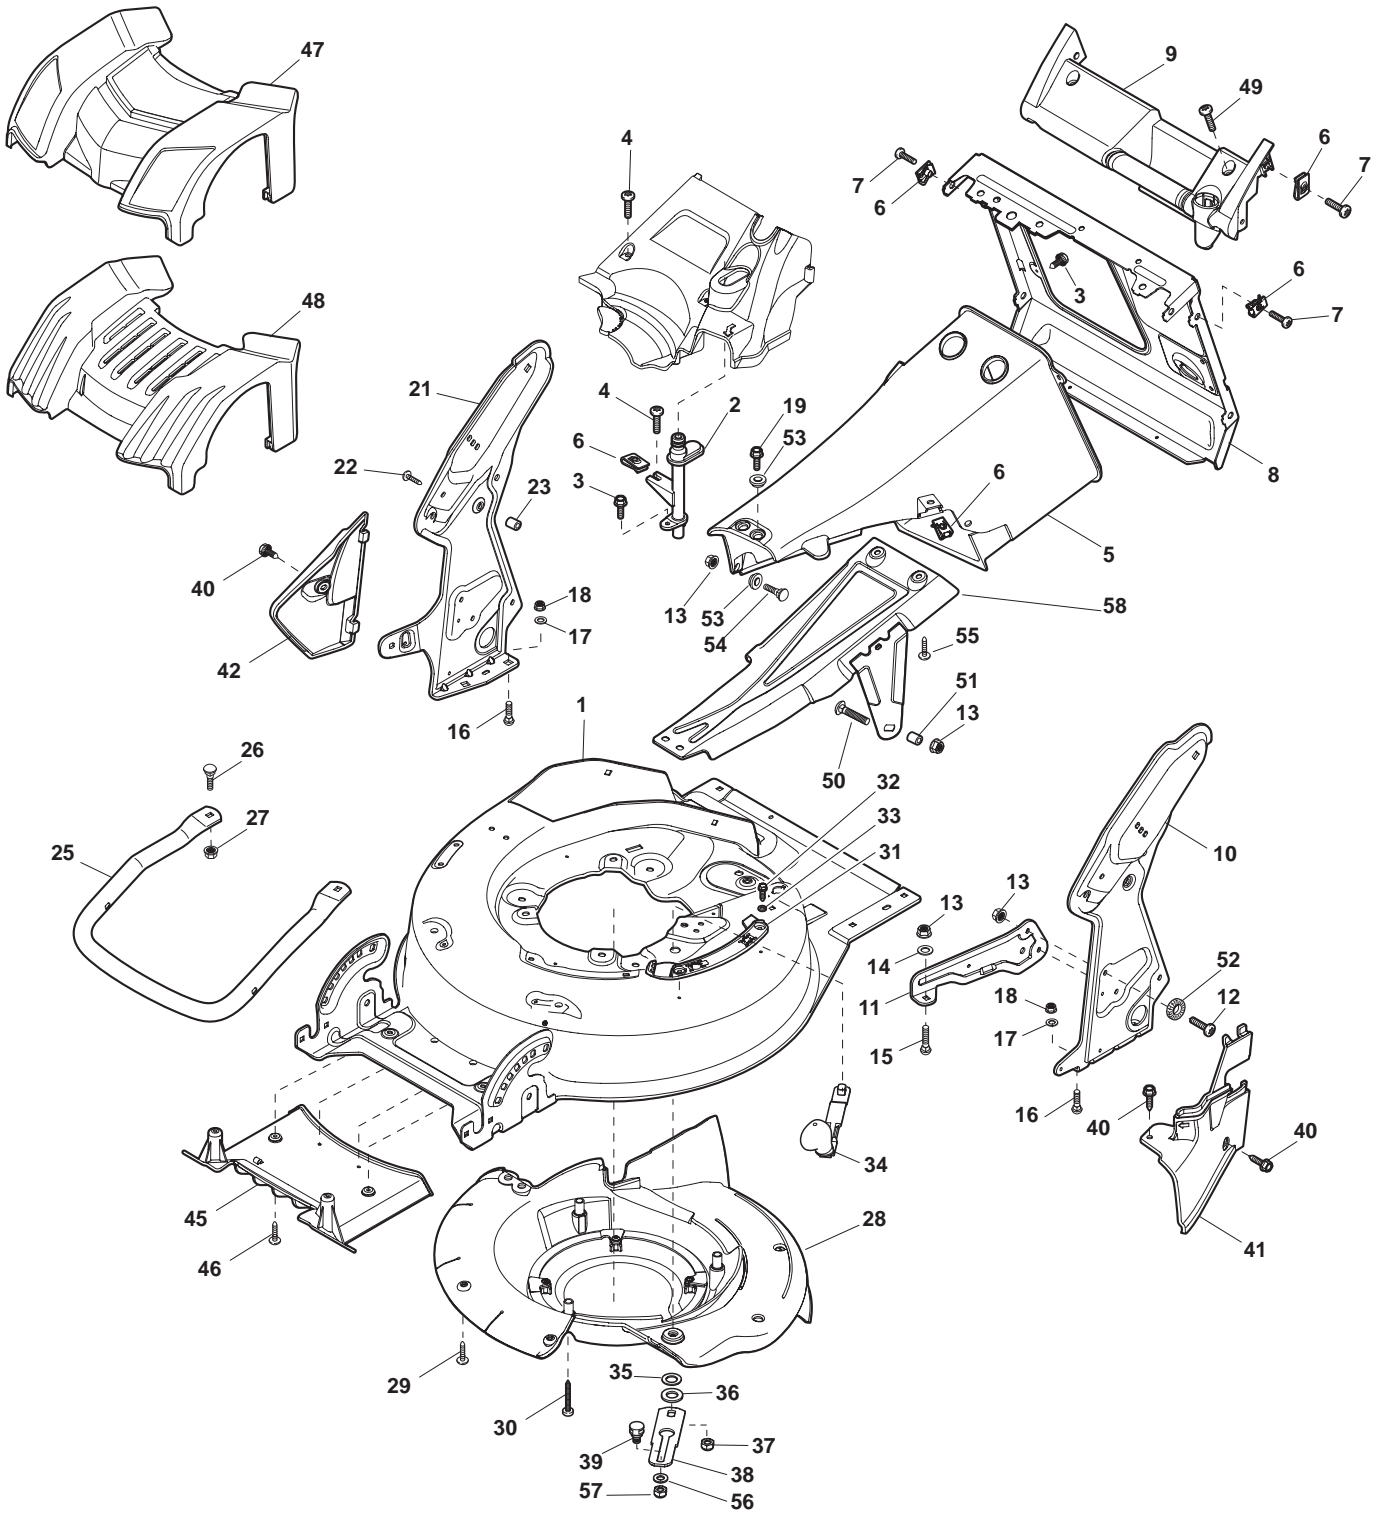

DML			
554 TR	554 W TR	554 TR 4S	554 W TR 4S
554 TR-E	554 W TR-E	554 TR-E 4S	554 W TR-E 4S