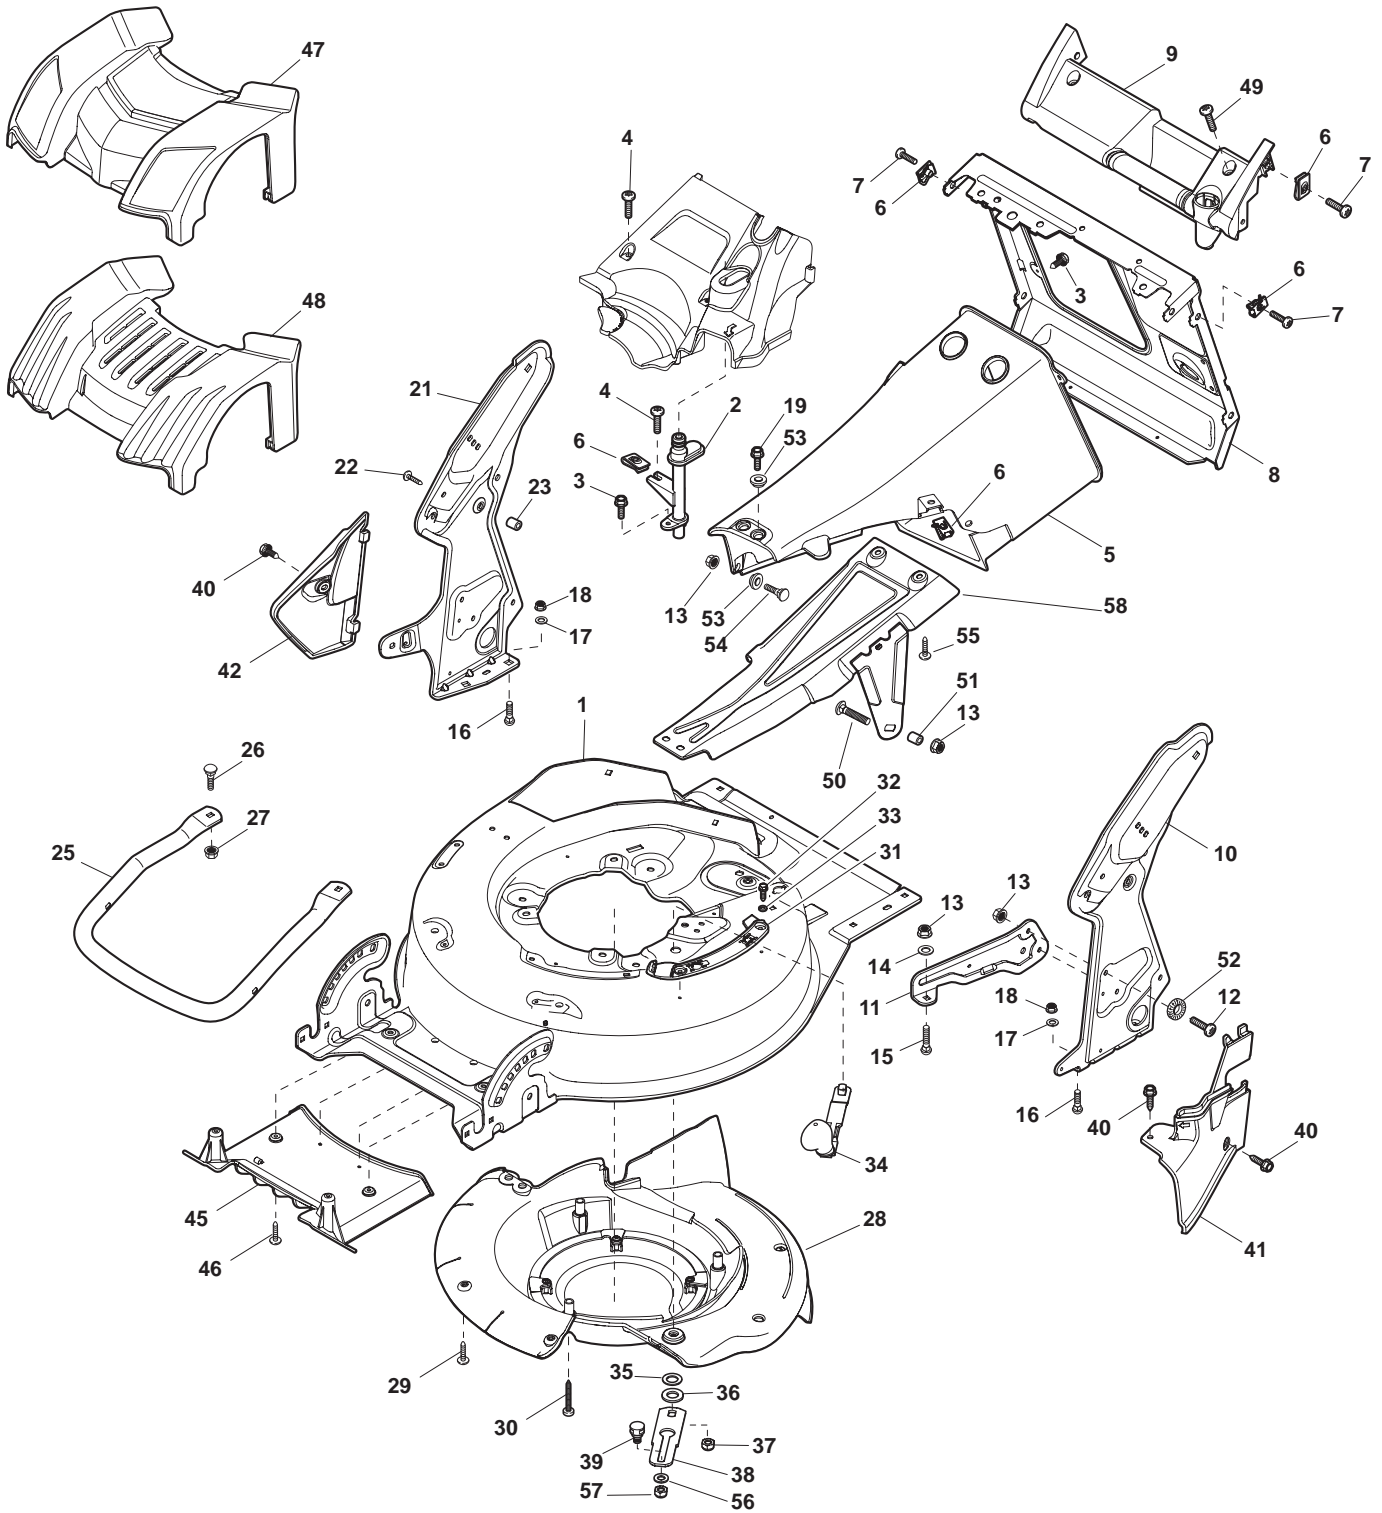

DML			
504 TR	504 W TR	504 TR 4S	504 W TR 4S
504 TR-E	504 W TR-E	504 TR-E 4S	504 W TR-E 4S