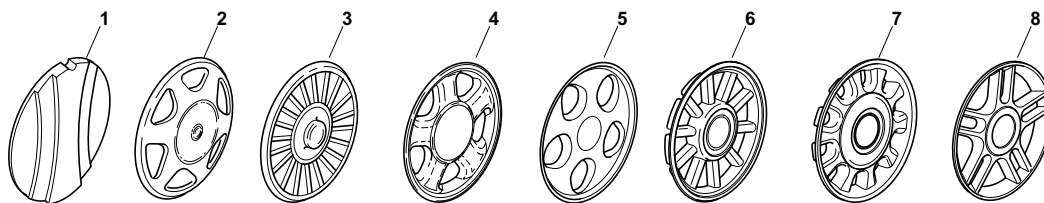

ENCLOSURE 1

POS.	CODE	Q.TY	DESCRIZIONE	DESCRIPTION	DESCRIPTION	BESCHREIBUNG	REMARKS
1	22110252/1		Coprimozzo Bianco	Hub Cap White	Couvre-Moyeu	Radkappe Weiße	
1	22110254/1		Coprimozzo Giallo	Hub Cap Yellow	Couvre-Moyeu	Radkappe Gelbe	
1	22110255/1		Coprimozzo Rosso	Hub Cap Red	Couvre-Moyeu	Radkappe Rote	
2	22110344/0		Coprimozzo Bianco	Hub Cap White	Couvre-Moyeu	Radkappe Weiße	
2	22110395/0		Coprimozzo Grigio	Hub Cap Grey	Couvre-Moyeu Gris	Radkappe Grau	
3	22110347/0		Coprimozzo Grigio	Hub Cap Grey	Couvre-Moyeu Gris	Radkappe Grau	
4	22110381/0		Coprimozzo Grigio	Hub Cap Grey	Couvre-Moyeu Gris	Radkappe Grau	
5	22110416/0		Coprimozzo Grigio	Hub Cap Grey	Couvre-Moyeu Gris	Radkappe Grau	
6	22110495/0		Coprimozzo Grigio	Hub Cap Grey	Couvre-Moyeu Gris	Radkappe Grau	
7	22110493/0		Coprimozzo Grigio	Hub Cap Grey	Couvre-Moyeu Gris	Radkappe Grau	
8	22110491/0		Coprimozzo Grigio	Hub Cap Grey	Couvre-Moyeu Gris	Radkappe Grau