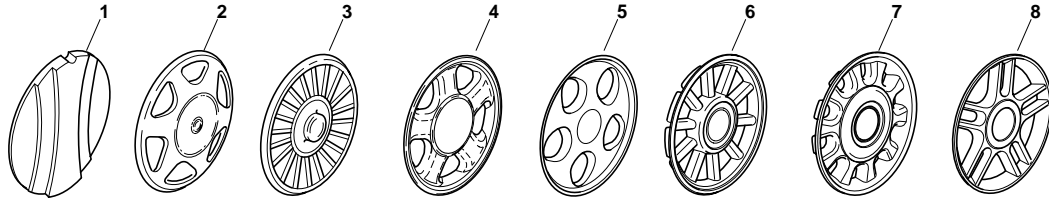

Genuine Spare Parts

Catalogo delle parti di ricambio
Spare parts catalogue
Catalogue des pieces de rechange
Ersatzteilkatalog

2010

- Use GLOBAL GARDEN PRODUCT Genuine Spare Parts specified in the parts list for repair and/or replacement.
- The contents described in the parts list may change due to improvement.
- The drawings of the spare parts are only indicative and might not represent the part in question exactly.
- The indications "right" - "left" - "front" - "rear" refer to the position of the operator when using the machine.
- When placing orders of parts for repair and/or replacement, make sure that the illustrated parts list is the one applying to the machine's year of manufacture, as shown on the identification plate attached to the machine.

GLOBAL GARDEN PRODUCTS

ENCLOSURE 1

POS.	CODE	Q.TY	DESCRIZIONE	DESCRIPTION	DESCRIPTION	BESCHREIBUNG	REMARKS
1	22110252/1		Coprimozzo Bianco	Hub Cap White	Couvre-Moyeu	Radkappe Weiße	
1	22110254/1		Coprimozzo Giallo	Hub Cap Yellow	Couvre-Moyeu	Radkappe Gelbe	
1	22110255/1		Coprimozzo Rosso	Hub Cap Red	Couvre-Moyeu	Radkappe Rote	
2	22110344/0		Coprimozzo Bianco	Hub Cap White	Couvre-Moyeu	Radkappe Weiße	
2	22110395/0		Coprimozzo Grigio	Hub Cap Grey	Couvre-Moyeu Gris	Radkappe Grau	
3	22110347/0		Coprimozzo Grigio	Hub Cap Grey	Couvre-Moyeu Gris	Radkappe Grau	
4	22110381/0		Coprimozzo Grigio	Hub Cap Grey	Couvre-Moyeu Gris	Radkappe Grau	
5	22110416/0		Coprimozzo Grigio	Hub Cap Grey	Couvre-Moyeu Gris	Radkappe Grau	
6	22110495/0		Coprimozzo Grigio	Hub Cap Grey	Couvre-Moyeu Gris	Radkappe Grau	
7	22110493/0		Coprimozzo Grigio	Hub Cap Grey	Couvre-Moyeu Gris	Radkappe Grau	
8	22110491/0		Coprimozzo Grigio	Hub Cap Grey	Couvre-Moyeu Gris	Radkappe Grau	