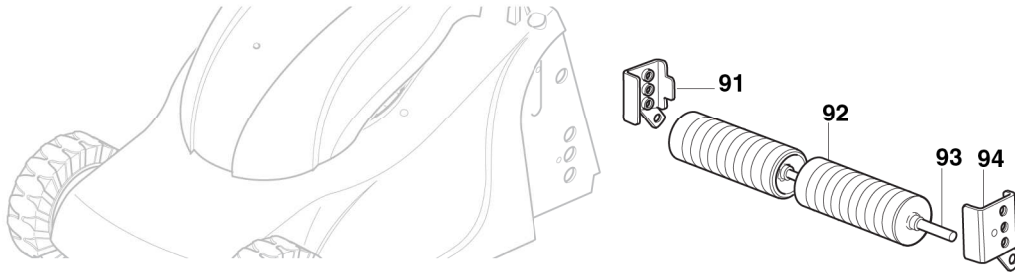

C 350

2008

161a.0

1 / 1

POS.	CODE	Q.TY	DESCRIZIONE	DESCRIPTION	DESCRIPTION	BESCHREIBUNG	REMARKS
91	81005097/1	1	SUPPORTO RUOTA DX	SUPPORT, R WHEEL	SUPPORT ROUE DROIT	HALTER, RAD R	
92	22670010/1	2	ROLLER	ROLLER	ROLLER	ROLLER	
93	22519805/1	1	PERNO ROLLER	PIN, ROLLER	PIVOT, ROLLER	BOLZEN, ROLLER	
94	81005099/1	1	SUPPORTO RUOTA SX	SUPPORT, L WHEEL	SUPPORT, G ROUE	HALTER, RAD LINKER