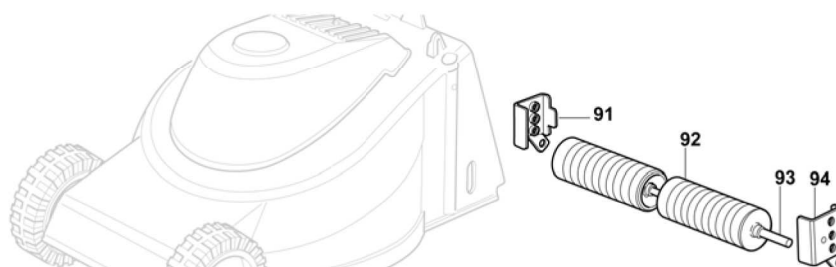

K 350

2007

121a.0

1 / 1

POS.	CODE	Q.TY	DESCRIZIONE	DESCRIPTION	DESCRIPTION	BESCHREIBUNG	REMARKS
91	81005097/1	1	SUPPORTO RUOTA DX	SUPPORT, R WHEEL	SUPPORT ROUE DROIT	HALTER, RAD R	
92	22670010/1	2	ROLLER	ROLLER	ROLLER	ROLLER	
93	22519807/0	1	PERNO ROLLER	PIN, ROLLER	PIVOT, ROLLER	BOLZEN, ROLLER	
94	81005099/1	1	SUPPORTO RUOTA SX	SUPPORT, L WHEEL	SUPPORT, G ROUE	HALTER, RAD LINKER