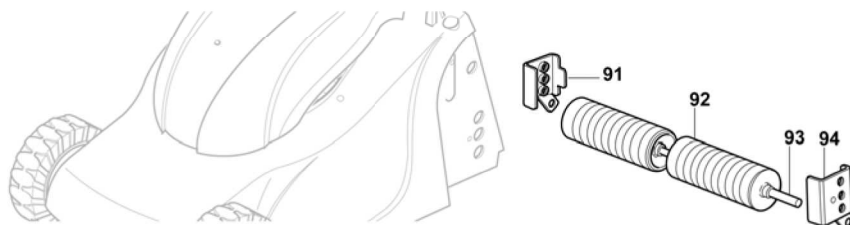

C 390

2007

171a.0

1 / 1

POS.	CODE	Q.TY	DESCRIZIONE	DESCRIPTION	DESCRIPTION	BESCHREIBUNG	REMARKS
91	81005097/1	1	SUPPORTO RUOTA DX	SUPPORT, R WHEEL	SUPPORT ROUE DROIT	HALTER, RAD R	
92	22670011/1	2	ROLLER	ROLLER	ROLLER	ROLLER	
93	22519806/1	1	PERNO ROLLER	PIN, ROLLER	PIVOT, ROLLER	BOLZEN, ROLLER	
94	81005099/1	1	SUPPORTO RUOTA SX	SUPPORT, L WHEEL	SUPPORT, G ROUE	HALTER, RAD LINKER