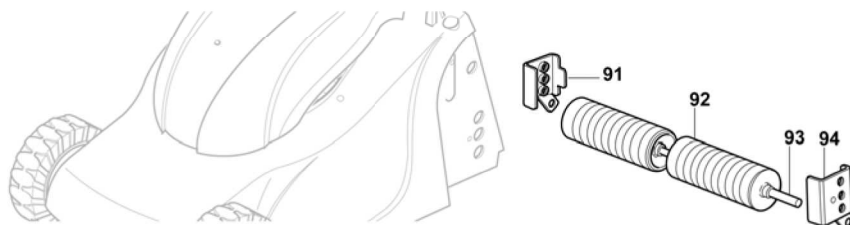

C 350

2007

161a.0

1 / 1

POS.	CODE	Q.TY	DESCRIZIONE	DESCRIPTION	DESCRIPTION	BESCHREIBUNG	REMARKS
91	81005097/1	1	SUPPORTO RUOTA DX	SUPPORT, R WHEEL	SUPPORT ROUE DROIT	HALTER, RAD R	
92	22670010/1	2	ROLLER	ROLLER	ROLLER	ROLLER	
93	22519805/1	1	PERNO ROLLER	PIN, ROLLER	PIVOT, ROLLER	BOLZEN, ROLLER	
94	81005099/1	1	SUPPORTO RUOTA SX	SUPPORT, L WHEEL	SUPPORT, G ROUE	HALTER, RAD LINKER