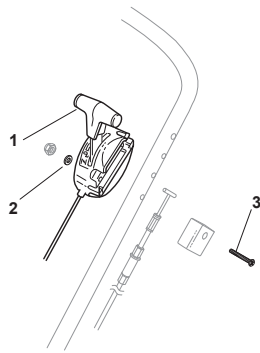

Fig.	Quantity	Part No	Description	Notes
1	1	381006618/1	Handle, Upper Part	Black
1	1	381006632/1	Handle, Upper Part	Yellow
1	1	381006866/0	Handle, Upper Part	Grey
2	1	381003320/1	Lever, Engine Brake	
3	1	181000692/0	Cable, Thread Engine Brake	B&S 625 Series
3	1	181000777/0	Cable, Thread Engine Brake	B&S 700 Series
3	1	181000686/0	Cable, Thread Engine Brake	B&S 450/500 Series
3	1	181000692/0	Cable, Thread Engine Brake	B&S 675 Series/Honda Engine
3	1	181030061/0	Cable, Thread Engine Brake	Honda Engine / B&S 850
3	1	181000688/0	Cable, Thread Engine Brake	GGP Engine
4	1	381000697/0	Cable Rear Drive	
5	1	381003297/1	Driving Lever	
6	1	112727783/0	Screw	
7	1	322551640/0	Plate	
8	1	112154510/0	Nut	

Fig.	Quantity	Part No	Description	Notes
1	1	112291000/0	Nut	
2	1	112581500/0	Grower	
3	1	122171005/0	Spacer	
4	1	112521360/0	Washer	
5	1	112508100/0	Cup Spring	
6	1	381007279/1	Throttle Lever	GGP/Honda/Tecumseh/B&S 625-675-675Es-700-750 Series
7	1	481007080/0	Throttle Cable	
8	1	112815000/0	Screw	
9	1	114356702/0	Throttle Label	for GGP Engines
9	1	114356905/0	Label	for B&S 700-750 Series
9	1	114356702/0	Throttle Label	for HONDA Engines

Fig.	Quantity	Part No	Description	Notes
1	1	181007126/0	Throttle Cable	for Honda Engine
1	1	181007127/1	Throttle Cable	for B&S Engine CAPRO
1	1	181007128/0	Throttle Cable	for GGP and B&S Engine DELUXE
2	1	112523040/0	Washer	
3	1	112727787/0	Screw	