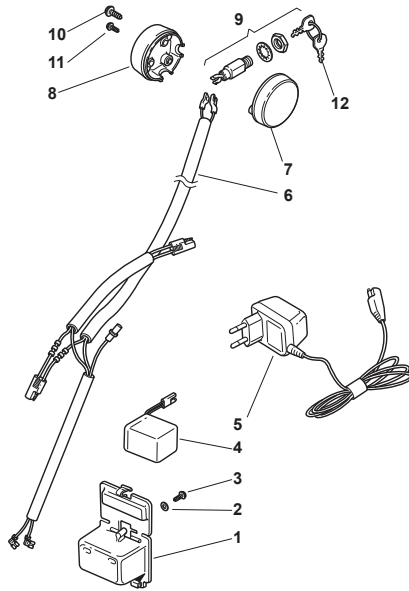

Fig.	Quantity	Part No	Description	Notes
1	1	381006618/1	Handle, Upper Part	Black
1	1	381006632/1	Handle, Upper Part	Yellow
1	1	381006866/0	Handle, Upper Part	Grey
2	1	381003320/1	Lever, Engine Brake	
3	1	181000692/0	Cable, Thread Engine Brake	B&S 625 Series
3	1	181000777/0	Cable, Thread Engine Brake	B&S 700 Series
3	1	181000686/0	Cable, Thread Engine Brake	B&S 450/500 Series
3	1	181000692/0	Cable, Thread Engine Brake	B&S 675 Series/Honda Engine
3	1	181030061/0	Cable, Thread Engine Brake	Honda Engine / B&S 850
3	1	181000688/0	Cable, Thread Engine Brake	GGP Engine
4	1	381000697/0	Cable Rear Drive	
5	1	381003297/1	Driving Lever	
6	1	112727783/0	Screw	
7	1	322551640/0	Plate	
8	1	112154510/0	Nut	

Fig.	Quantity	Part No	Description	Notes
1	1	181007126/0	Throttle Cable	for Honda Engine
1	1	181007127/1	Throttle Cable	for B&S Engine CAPRO
1	1	181007128/0	Throttle Cable	for GGP and B&S Engine DELUXE
2	1	112523040/0	Washer	
3	1	112727787/0	Screw	

Fig.	Quantity	Part No	Description	Notes
1	1	322109533/0	Battery Holder	
2	1	112523040/0	Washer	
3	1	112728691/0	Screw	
4	1	118120052/0	Battery	
5	1	118204120/0	Battery Charger	CE Plugg
5	1	118204121/0	Battery Charger	UK Plugg
6	1	118204195/0	Electric Start Wire	
7	1	322722801/0	Starting Block Outer Half-Bearing	
8	1	322722800/0	Starting Block Inner Half-Bearing	
9	1	118450051/0	Switch	
10	2	112728702/0	Screw	
11	1	112728691/0	Screw	
12	1	118210016/1	Starting Key	

Fig.	Quantity	Part No	Description	Notes
1	1	322109533/0	Battery Holder	
2	1	112523040/0	Washer	
3	1	112728691/0	Screw	
4	1	118120052/0	Battery	
5	1	118204120/0	Battery Charger	CE Plugg
5	1	118204121/0	Battery Charger	UK Plugg
6	1	118204195/0	Electric Start Wire	
7	1	322722805/1	Starting Block Inner Half-Bearing	
8	1	112728300/0	Screw	
9	1	118450051/0	Switch	
10	1	322722804/1	Starting Block Inner Half-Bearing	
11	1	118210016/1	Starting Key	