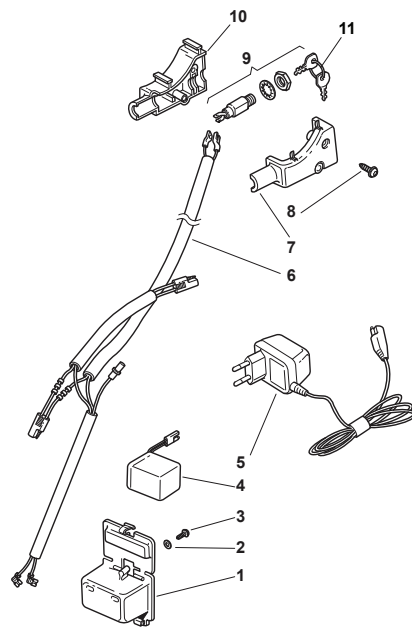

Fig.	Quantity	Part No	Description	Notes
1	1	181007126/0	Throttle Cable	for Honda Engine
1	1	181007127/1	Throttle Cable	for B&S Engine CAPRO
1	1	181007128/0	Throttle Cable	for GGP and B&S Engine DELUXE
2	1	112523040/0	Washer	
3	1	112727787/0	Screw	

Fig.	Quantity	Part No	Description	Notes
1	1	322109533/0	Battery Holder	
2	1	112523040/0	Washer	
3	1	112728691/0	Screw	
4	1	118120052/0	Battery	
5	1	118204120/0	Battery Charger	CE Plugg
5	1	118204121/0	Battery Charger	UK Plugg
6	1	118204195/0	Electric Start Wire	
7	1	322722801/0	Starting Block Outer Half-Bearing	
8	1	322722800/0	Starting Block Inner Half-Bearing	
9	1	118450051/0	Switch	
10	2	112728702/0	Screw	
11	1	112728691/0	Screw	
12	1	118210016/1	Starting Key	

Fig.	Quantity	Part No	Description	Notes
1	1	322109533/0	Battery Holder	
2	1	112523040/0	Washer	
3	1	112728691/0	Screw	
4	1	118120052/0	Battery	
5	1	118204120/0	Battery Charger	CE Plugg
5	1	118204121/0	Battery Charger	UK Plugg
6	1	118204195/0	Electric Start Wire	
7	1	322722805/1	Starting Block Inner Half-Bearing	
8	1	112728300/0	Screw	
9	1	118450051/0	Switch	
10	1	322722804/1	Starting Block Inner Half-Bearing	
11	1	118210016/1	Starting Key	

Fig.	Quantity	Part No	Description	Notes
1	1	381002845/0	Front Wheel Axle	
2	2	122430210/0	Bearing	
3	2	112521370/0	Washer	
4	4	122122200/0	Bearing	
5	2	381007351/0	Wheel	
6	2	112521460/0	Washer	
7	2	112735662/1	Screw	
8	2	322110491/0	Hub Cap Grey	Grey
9	1	122033322/0	Rod, Height Adjustment	
10	1	381002823/0	Rear Wheel Axle	
11	2	122430215/0	Spring	
12	2	322600121/0	Protection, Wheel	
13	2	112521460/0	Washer	
14	2	112735662/1	Screw	
15	2	122570125/0	Pinion	
17	2	381007361/0	Wheel	Ø 190
17	2	381007362/0	Wheel	Ø 215
18	4	122122201/0	Bearing	
19	2	112521460/0	Washer	
20	2	112735662/1	Screw	
21	2	381004363/0	Hub Cap Grey	Grey