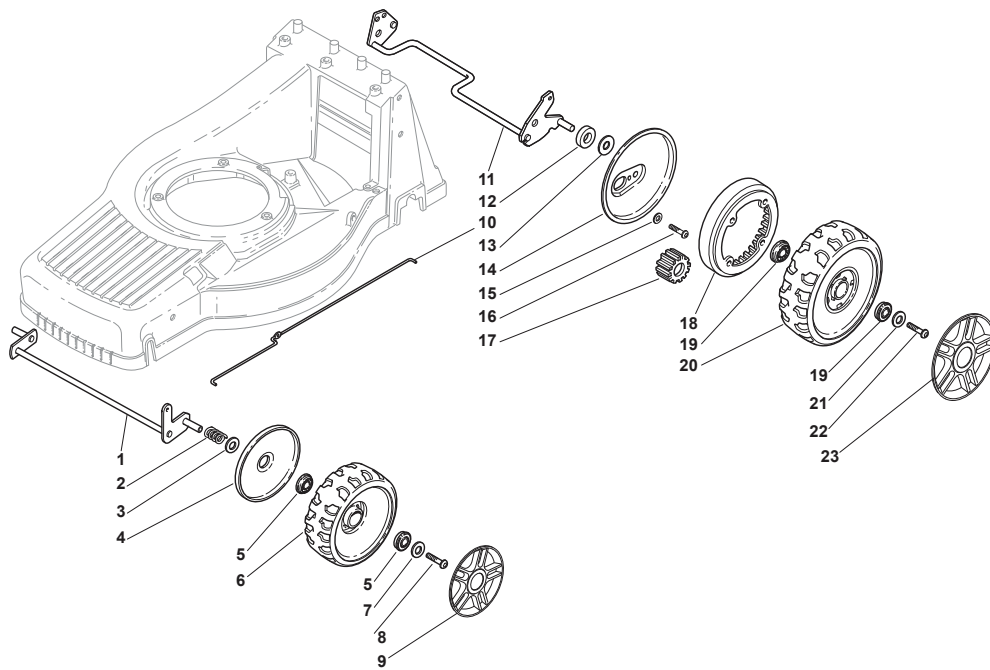

Fig.	Quantity	Part No	Description	Notes
1	1	322109533/0	Battery Holder	
2	1	112523040/0	Washer	
3	1	112728691/0	Screw	
4	1	118120052/0	Battery	
5	1	118204120/0	Battery Charger	CE Plugg
5	1	118204121/0	Battery Charger	UK Plugg
6	1	118204195/0	Electric Start Wire	
7	1	322722805/1	Starting Block Inner Half-Bearing	
8	1	112728300/0	Screw	
9	1	118450051/0	Switch	
10	1	322722804/1	Starting Block Inner Half-Bearing	
11	1	118210016/1	Starting Key	

Fig.	Quantity	Part No	Description	Notes
1	1	381002843/0	Front Wheel Axle	
2	2	122430215/0	Spring	
3	2	112521370/0	Washer	
4	2	322600095/0	Protection, Wheel	
5	4	122122200/0	Bearing	
6	2	322686091/1	Wheel	
7	2	112521460/0	Washer	
8	2	112735662/0	Screw	
9	2	322110491/0	Hub Cap Grey	Grey
10	1	122033321/0	Rod, Height Adjustment	
11	1	381002841/0	Rear Wheel Axle	
12	2	122170815/0	Spacer	
13	2	122675100/0	Washer	
14	2	322600121/0	Protection, Wheel	
15	2	112521460/0	Washer	
16	2	112735662/1	Screw	
17	2	122570125/0	Pinion	
18	2	322120109/0	Wheels Crown	
19	4	122122200/0	Bearing	
20	2	322686093/0	Wheel	
21	2	112521460/0	Washer	
22	2	112735662/1	Screw	
23	2	322110492/0	Hub Cap Grey	Grey

Fig.	Quantity	Part No	Description	Notes
1	1	381002845/0	Front Wheel Axle	
2	2	122430210/0	Bearing	
3	2	112521370/0	Washer	
4	4	122122200/0	Bearing	
5	2	381007351/0	Wheel	
6	2	112521460/0	Washer	
7	2	112735662/1	Screw	
8	2	322110491/0	Hub Cap Grey	Grey
9	1	122033322/0	Rod, Height Adjustment	
10	1	381002823/0	Rear Wheel Axle	
11	2	122430215/0	Spring	
12	2	322600121/0	Protection, Wheel	
13	2	112521460/0	Washer	
14	2	112735662/1	Screw	
15	2	122570125/0	Pinion	
17	2	381007361/0	Wheel	Ø 190
17	2	381007362/0	Wheel	Ø 215
18	4	122122201/0	Bearing	
19	2	112521460/0	Washer	
20	2	112735662/1	Screw	
21	2	381004363/0	Hub Cap Grey	Grey