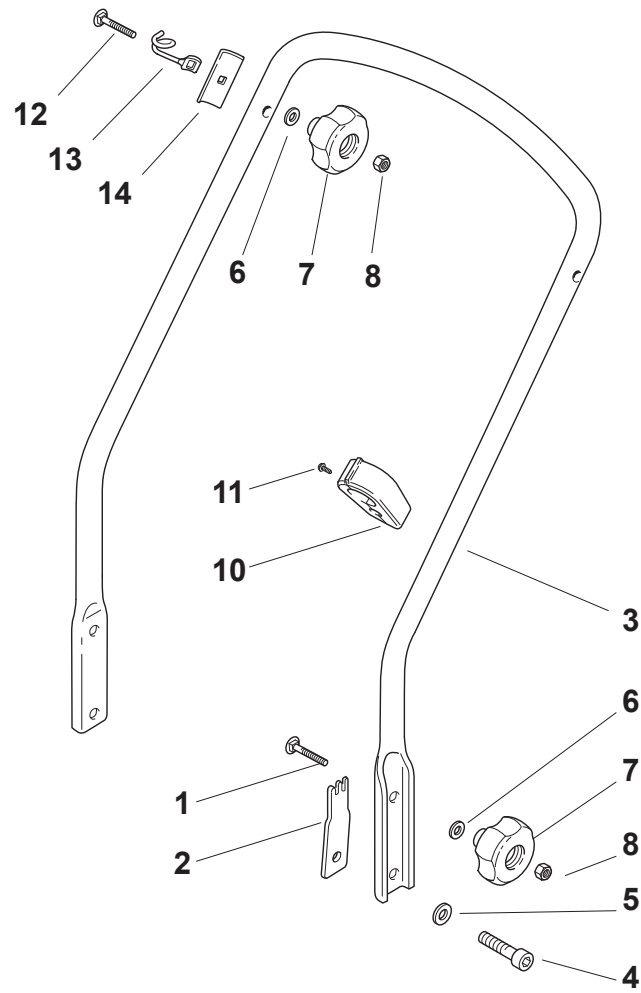

THIS INFORMATION IS NOT INTENDED FOR SALE OR RESALE, AND THIS NOTICE MUST REMAIN ON ALL COPIES.

Fig.	Quantity	Part No	Description	Notes
1	1	381002657/0	Yellow Deck	
1	1	381002669/0	Red Deck	
1	1	381004737/0	Grey Deck	
3	1	322060152/0	Wheels Rod Carter Yellow	
3	1	322060153/1	Wheels Rod Carter Red	
3	1	322060176/0	Carter, Grey	
4	3	112728300/0	Screw	
9	1	112728300/0	Screw	
10	1	322108277/0	Rear Conveyor Assy	
11	3	112735664/0	Screw	
15	1	322109531/0	Battery Cover	
16	1	381008658/1	Grassbox Support Outfit	
21	2	322545160/0	Front Axle Plate	
22	2	112735664/0	Screw	
23	2	112604898/0	Crown Fastener	
24	1	122446181/0	Spring	
25	2	322785153/0	Gear Box Support	
26	4	112735664/0	Screw	
31	1	322399808/0	Knob	
32	1	322321515/0	Lever, Height Adjustment	
33	2	112735661/0	Screw	
34	2	112728300/0	Screw	
35	1	322735563/0	Sector, Height Adjustment	
36	1	322140231/0	Deflector	

Fig.	Quantity	Part No	Description	Notes
1	2	112820655/0	Screw	
2	1	322551635/0	Handle Clamp Fix Plate	
3	2	322778405/0	Support	
4	2	112760515/0	Screw	
5	2	112521350/0	Washer	
6	4	112521350/0	Washer	
7	4	322399810/0	Knob	
8	4	112361005/0	Nut	
9	1	381006613/0	Handle Lower Part	Black
9	1	381006631/0	Handle, Lower Part Yellow	Yellow
9	1	381006865/0	Handle, Lower Part	Grey
10	1	322192001/0	Clamp	
11	1	112728691/0	Screw	
12	2	112820655/0	Screw	
13	1	122430311/0	Starting Rope Guide Spring	
14	2	322545137/0	Handle, Upper Part	

Fig.	Quantity	Part No	Description	Notes
1	2	112820655/0	Screw	
2	2	322551635/0	Handle Clamp Fix Plate	
3	1	381006641/0	Handle Lower Part	
4	2	112760515/0	Screw	
5	2	112521350/0	Washer	
6	4	112521350/0	Washer	
7	4	322399810/0	Knob	
8	4	112361005/0	Nut	
10	1	322192001/0	Clamp	
11	1	112728691/0	Screw	
12	2	112820655/0	Screw	
13	1	122430311/0	Starting Rope Guide Spring	
14	2	322545137/0	Handle, Upper Part	