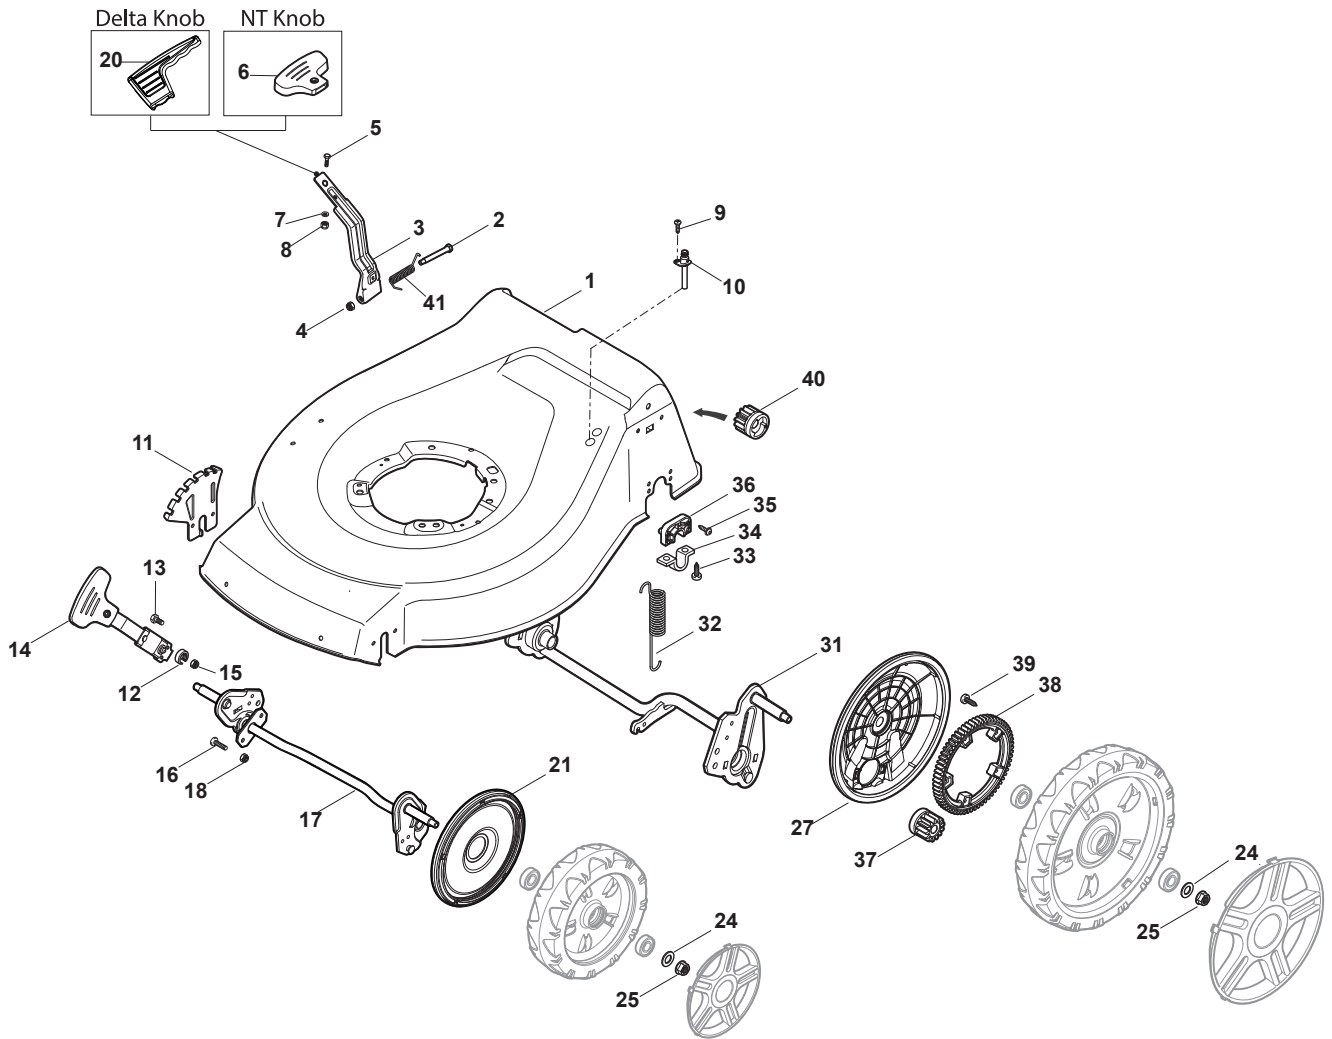

THIS INFORMATION IS NOT INTENDED FOR SALE OR RESALE, AND THIS NOTICE MUST REMAIN ON ALL COPIES.

Fig.	Quantity	Part No	Description	Notes
20	1	322394522/0	Knob	Delta Knob
1	1	381004540/0	Red Deck	
1	1	381004542/0	Red Deck	Side Discharge
1	1	381004590/0	Yellow Deck	
1	1	381004732/0	Grey Deck	Side Discharge
2	1	122534131/0	Pin	
3	1	381003398/0	Lever, Height Adjustment	
4	1	112154510/0	Nut	
5	1	112788512/0	Screw	
6	1	322394503/0	Knob	NT Knob
7	1	112521310/0	Washer	
8	1	112150000/0	Nut	
9	1	112728450/0	Screw	
10	1	322034002/0	Washing Connection	
11	1	322735589/0	Sector, Height Adjustment	
12	2	122171002/0	Spacer	
13	2	112789000/0	Screw	
14	1	381003351/0	Wheels Adjusting Lever	
15	2	112154330/0	Nut	
16	4	112727803/0	Screw	
17	1	381002885/1	Front Wheel Axle	
18	4	112154510/0	Nut	
21	2	322600145/0	Protection, Wheel	
24	4	112521350/0	Washer	
25	4	112155000/0	Nut	
27	2	322600208/0	Protection, Wheel	
31	1	381302835/1	Axle, Rear Wheels	
32	1	122450460/0	Spring	
33	4	112728697/0	Screw	
34	2	322545152/0	Plate	
35	4	112728697/0	Screw	
36	2	322785304/1	Support	
37	1	122570134/0	Left Pinion	
38	2	322120115/0	Wheels Crown	
39	6	112728706/0	Screw	
40	1	122570133/0	Right Pinion	
41	1	122446192/0	Spring	

NT 534 W TR - 534 W TRQ

WBH Petrol Steel Ejection-Guard

Issue 9 - 2015

Fig.	Quantity	Part No	Description	Notes
1	1	322108295/1	Side Ejection Conveyor	
2	1	322600313/0	Ejection Guard	
3	2	112727803/0	Screw	
4	1	322806639/0	Fulcrum Pin	
5	2	112154510/0	Nut	
6	2	118203853/0	Screw	
7	1	122450456/0	Spring	
8	1	122517869/1	Pin	
9	2	112604896/0	Crown Fastener	