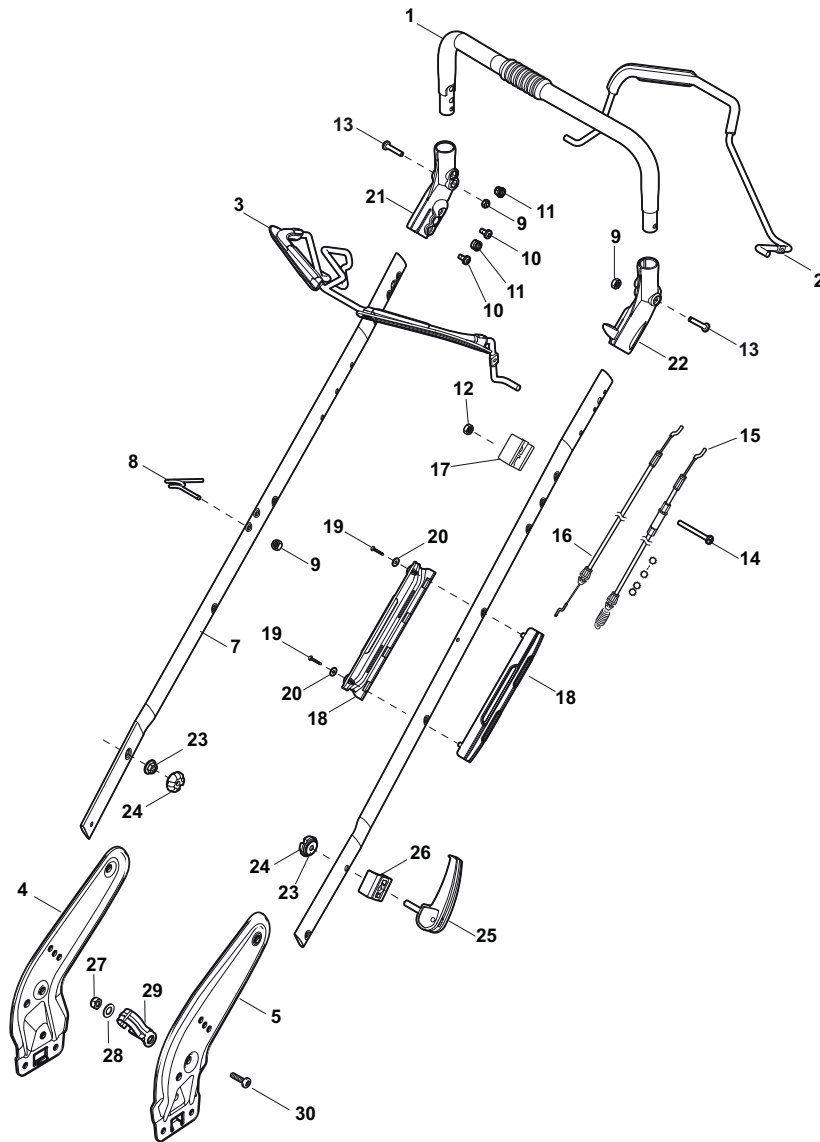

NT 534 W TR - 534 W TRQ

WBH Petrol Steel Handle, Lower Part

Issue 9 - 2015

Fig.	Quantity	Part No	Description	Notes
1	1	381007043/0	Handle Lower Part	
2	1	381005133/0	Right Bracket	
3	1	381005135/0	Left Bracket	
4	1	112819120/0	Screw	
5	4	122680006/1	Washer	
6	4	322399804/1	Nut	
7	4	112293200/0	Nut	
10	4	112760605/0	Screw	
11	1	125038002/1	Bushing	
12	2	112155000/0	Nut	
13	2	322192156/0	Clip	
14	1	112523040/0	Washer	
15	1	112154510/0	Nut	
16	1	112369500/0	Elastic Washer	

Fig.	Quantity	Part No	Description	Notes
1	1	381006670/2	Handle Tube	
2	1	381003349/0	Lever, Driving	
3	1	381003472/0	Lever, Engine Brake	Black
3	1	381003344/0	Lever, Engine Brake	Red
4	1	381005149/0	Right Bracket	Black
4	1	381005185/0	Right Bracket	Stiga Grey
5	1	381005151/0	Left Bracket	Black
5	1	381005187/0	Left Bracket	Stiga Grey
7	2	381006773/1	Handle Black	
7	2	381006774/1	Handle Grey	
8	1	122430309/0	Spring	
9	2	112154330/0	Nut	
10	4	112735662/1	Screw	
11	4	322041967/1	Bushing	
12	3	112154510/0	Nut	
13	2	112728721/0	Screw	
14	1	112727786/0	Screw	
15	1	381030093/1	Cable Rear Drive	
16	1	181030074/0	Cable, Thread Engine Brake	
17	1	181005525/0	Throttle Cable	for B&S 575 Series
17	1	181005502/1	Throttle Cable	for B&S Engine
17	1	181005512/0	Throttle Cable	for Honda and GGP Engine
17	1	181005513/0	Throttle Cable	for Honda Autochoke Engine
18	1	322806644/0	Protection	
19	2	112727812/0	Screw	
20	2	112523000/1	Washer	
21	1	322488301/0	Joint Sleeve Grey Right	
22	1	322488303/0	Joining Sleeve Grey Left	
23	2	112154220/0	Nut	
24	2	322399835/0	Knob	
25	2	381003253/0	Handle	
26	2	322680017/0	Washer	
27	1	112155000/0	Nut	
28	1	125038002/1	Bushing	
29	1	322192156/0	Clip	
30	1	112760605/0	Screw	