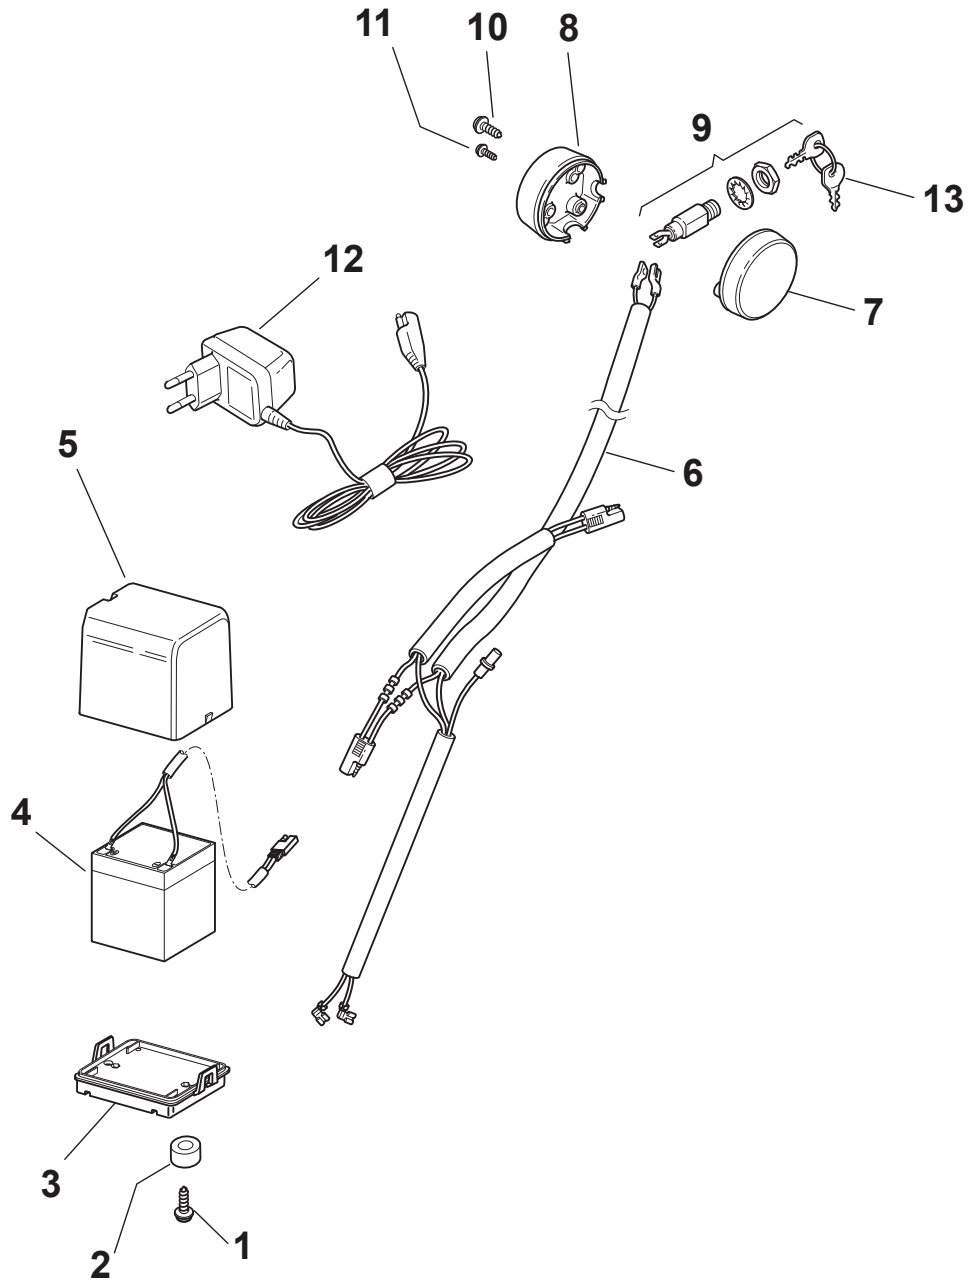

NT 534 W TR - 534 W TRQ

WBH Petrol Steel Electric Start Controls for ModelS with B&S 775 IS

Issue 9 - 2015

Fig.	Quantity	Part No	Description	Notes
1	1	112728702/0	Screw	without Varietor
1	1	112728300/0	Screw	with Varietor
2	1	133320022/0	Fastpoint Clamp Art.0384.Aa01	
3	1	322076570/1	Battery Safety Key	
4	1	381600400/0	Switch	

NT 534 W TR - 534 W TRQ

WBH Petrol Steel Transmission

Issue 9 - 2015

Fig.	Quantity	Part No	Description	Notes
1	2	112608600/0	Seeger	
2	2	119216035/0	Bearing	
3	2	122753000/0	Pin	
5	1	181003076/1	Gear Box	
6	1	122601904/0	Pulley	
7	1	112645700/0	Elastic Pin	
8	1	122033283/0	Adjustment Rod	
9	1	135063902/0	Belt	
11	1	122041957/1	Bushing	
12	1	122450063/0	Spring	
13	1	322680009/0	Washer	
14	1	112154510/0	Nut	
15	1	122110230/0	Hub Cover	