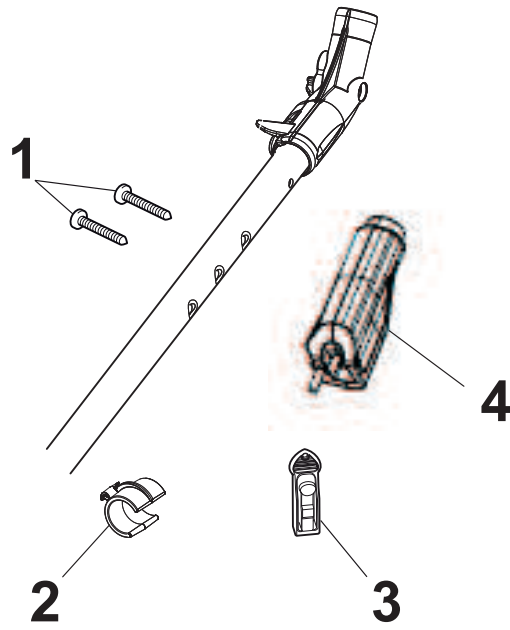

NT 534 W TR - 534 W TRQ

WBH Petrol Steel Electric Start Controls for ModelS with B&S 775 IS

Issue 9 - 2015

Fig.	Quantity	Part No	Description	Notes
1	1	112728702/0	Screw	without Varietor
1	1	112728300/0	Screw	with Varietor
2	1	133320022/0	Fastpoint Clamp Art.0384.Aa01	
3	1	322076570/1	Battery Safety Key	
4	1	381600400/0	Switch