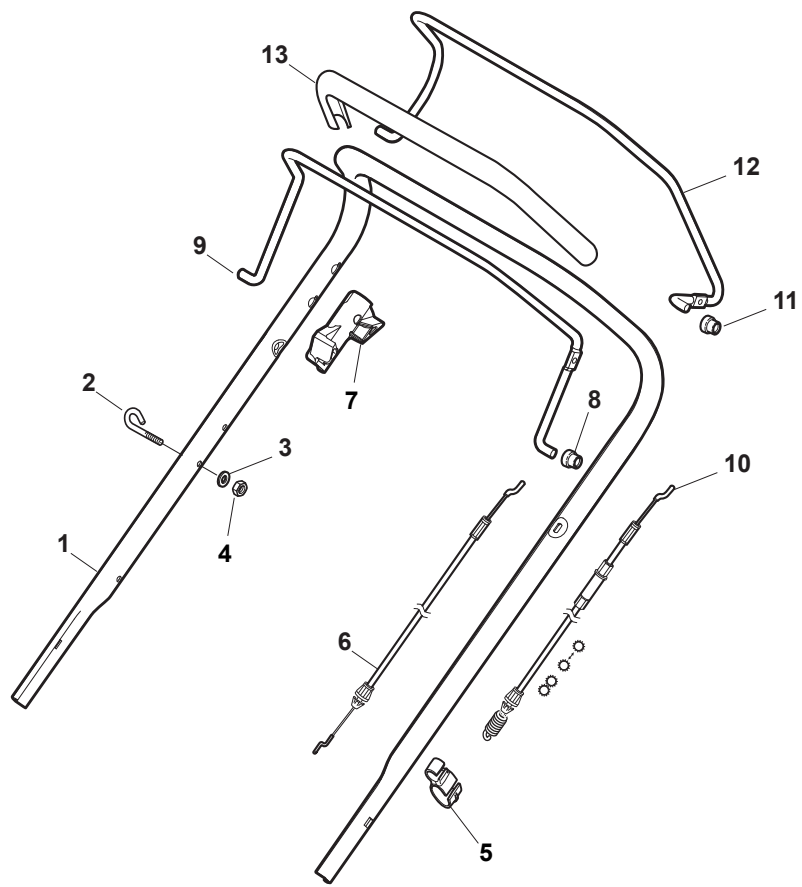

Fig.	Quantity	Part No	Description	Notes
1	1	381006867/0	Upper Handle Grey	Grey
1	1	381006979/2	Upper Handle	Black
2	1	112727787/0	Screw	
3	1	322551640/0	Plate	
5	1	181030056/0	Cable, Thread Engine Brake	Honda / B&S / GGP Engine
5	1	181030057/0	Cable, Thread Engine Brake	SV40 / RV 40 / V35 Engine
6	1	112154510/0	Nut	
7	1	112154510/0	Nut	
8	1	112521330/0	Washer	
9	1	122430313/0	Guide Spring	
10	1	381003330/0	Lever, Engine Brake	
11	1	112000930/0	Benzing Ring	
12	1	381003297/1	Driving Lever	

Fig.	Quantity	Part No	Description	Notes
1	1	381006838/0	Handle, Upper Part Black	for Delta Dashboard - Fix RPM - Throttle
1	1	381007522/0	Handle, Upper Part Black	for TD-CA Dashboard
1	1	381007525/0	Handle, Upper Part Grey	for TD-CA Dashboard
1	1	381007540/0	Handle, Upper Part Yellow	for Delta Dashboard - Fix RPM - Throttle
2	1	122430313/0	Guide Spring	
3	1	112521330/0	Washer	
4	1	112154510/0	Nut	
5	1	118390020/0	Conduit Clip Caproeurope	
6	1	181030053/0	Cable, Thread Engine Brake	GGP Engine / B&S 450-500-550-575-625-675-750 Series
6	1	181030070/0	Cable, Thread Engine Brake	Honda Engine
7	1	322545204/0	Fulcrum Pin	
8	1	122041966/0	Bushing	
9	1	181003300/1	Lever, Engine Brake Black	
10	1	381030092/1	Cable Rear Drive	
11	1	122041966/0	Bushing	
12	1	181003301/0	Drive Control Lever	
13	1	122291050/0	Handgrip Black	

Fig.	Quantity	Part No	Description	Notes
1	1	381006840/0	Handle, Upper Part	for Delta Dashboard - Fix RPM - Throttle
1	1	381007520/0	Handle, Upper Part	for TD-CA Dashboard
2	1	122430313/0	Guide Spring	
3	1	112521330/0	Washer	
4	1	112154510/0	Nut	
5	1	118390020/0	Conduit Clip Caproeuope	
6	1	181030053/0	Cable, Thread Engine Brake	GGP Engine / B&S 450-500-550-575-625-675-750 Series
6	1	181030054/0	Cable, Thread Engine Brake	SV40 / RV 40 / V35 Engine
6	1	181030070/0	Cable, Thread Engine Brake	Honda Engine
9	1	181003363/1	Lever, Engine Brake Black	
10	1	381030092/1	Cable Rear Drive	
12	1	181003364/0	Drive Control Lever	
13	1	122291050/0	Handgrip Black	