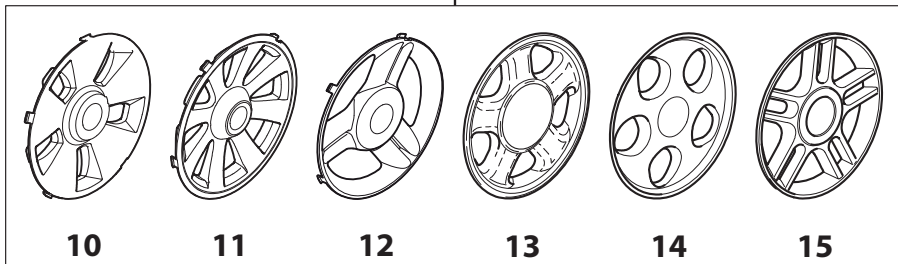

DELTA Wheels - Ø 200

NTD Wheels - Ø 200

DELTA Wheels - Ø 280

NTD Wheels - Ø 280

NT 534 W TR - 534 W TRQ

WBH Petrol Steel **Wheels and Hub Caps**

Issue 9 - 2015

Fig.	Quantity	Part No	Description	Notes
1	2	381007483/1	Wheel	
2	8	119216035/0	Bearing	
3	2	381007416/2	Wheel	
4	2	381007478/1	Wheel	
5	2	381007417/2	Wheel	

DELTA Wheel (Pierced) - Ø 200

DELTA Wheel - Ø 280

NT 534 W TR - 534 W TRQ

WBH Petrol Steel Wheels and Hub Caps

Issue 9 - 2015

Fig.	Quantity	Part No	Description	Notes
1	2	381007477/0	Wheel	
2	8	119216035/0	Bearing	
3	2	322110640/0	Hub Cap Grey	
4	2	381007478/1	Wheel	