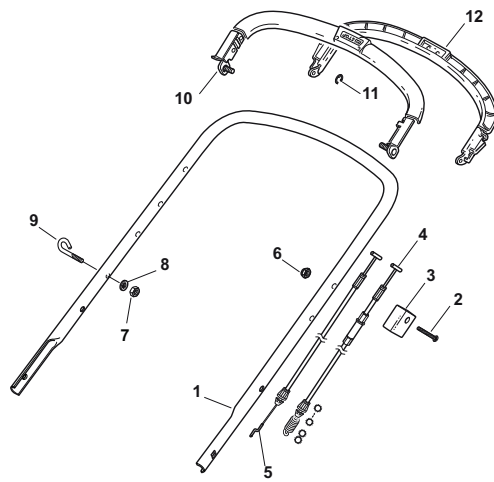

NT 534 W TR - 534 W TRQ

WBH Petrol Steel Handle, Lower Part

Issue 9 - 2015

Fig.	Quantity	Part No	Description	Notes
1	1	381007043/0	Handle Lower Part	
2	1	381005133/0	Right Bracket	
3	1	381005135/0	Left Bracket	
4	1	112819120/0	Screw	
5	4	122680006/1	Washer	
6	4	322399804/1	Nut	
7	4	112293200/0	Nut	
10	4	112760605/0	Screw	
11	1	125038002/1	Bushing	
12	2	112155000/0	Nut	
13	2	322192156/0	Clip	
14	1	112523040/0	Washer	
15	1	112154510/0	Nut	
16	1	112369500/0	Elastic Washer	

Fig.	Quantity	Part No	Description	Notes
1	1	381006670/2	Handle Tube	
2	1	381003349/0	Lever, Driving	
3	1	381003472/0	Lever, Engine Brake	Black
3	1	381003344/0	Lever, Engine Brake	Red
4	1	381005149/0	Right Bracket	Black
4	1	381005185/0	Right Bracket	Stiga Grey
5	1	381005151/0	Left Bracket	Black
5	1	381005187/0	Left Bracket	Stiga Grey
7	2	381006773/1	Handle Black	
7	2	381006774/1	Handle Grey	
8	1	122430309/0	Spring	
9	2	112154330/0	Nut	
10	4	112735662/1	Screw	
11	4	322041967/1	Bushing	
12	3	112154510/0	Nut	
13	2	112728721/0	Screw	
14	1	112727784/0	Screw	
15	1	381030097/0	Cable Rear Drive	
16	1	181030100/0	Cable, Thread Engine Brake	
17	1	322551639/0	Fixed Plate	
18	1	322806644/0	Protection	
19	2	112727812/0	Screw	
20	2	112523000/1	Washer	
21	1	322488301/0	Joint Sleeve Grey Right	
22	1	322488303/0	Joining Sleeve Grey Left	
23	2	112154220/0	Nut	
24	2	322399835/0	Knob	
25	2	381003253/0	Handle	
26	2	322680017/0	Washer	
27	1	112155000/0	Nut	
28	1	125038002/1	Bushing	
29	1	322192156/0	Clip	
30	1	112760605/0	Screw	

Fig.	Quantity	Part No	Description	Notes
1	1	381006867/0	Upper Handle Grey	Grey
1	1	381006979/2	Upper Handle	Black
2	1	112727787/0	Screw	
3	1	322551640/0	Plate	
5	1	181030056/0	Cable, Thread Engine Brake	Honda / B&S / GGP Engine
5	1	181030057/0	Cable, Thread Engine Brake	SV40 / RV 40 / V35 Engine
6	1	112154510/0	Nut	
7	1	112154510/0	Nut	
8	1	112521330/0	Washer	
9	1	122430313/0	Guide Spring	
10	1	381003330/0	Lever, Engine Brake	
11	1	112000930/0	Benzing Ring	
12	1	381003297/1	Driving Lever	