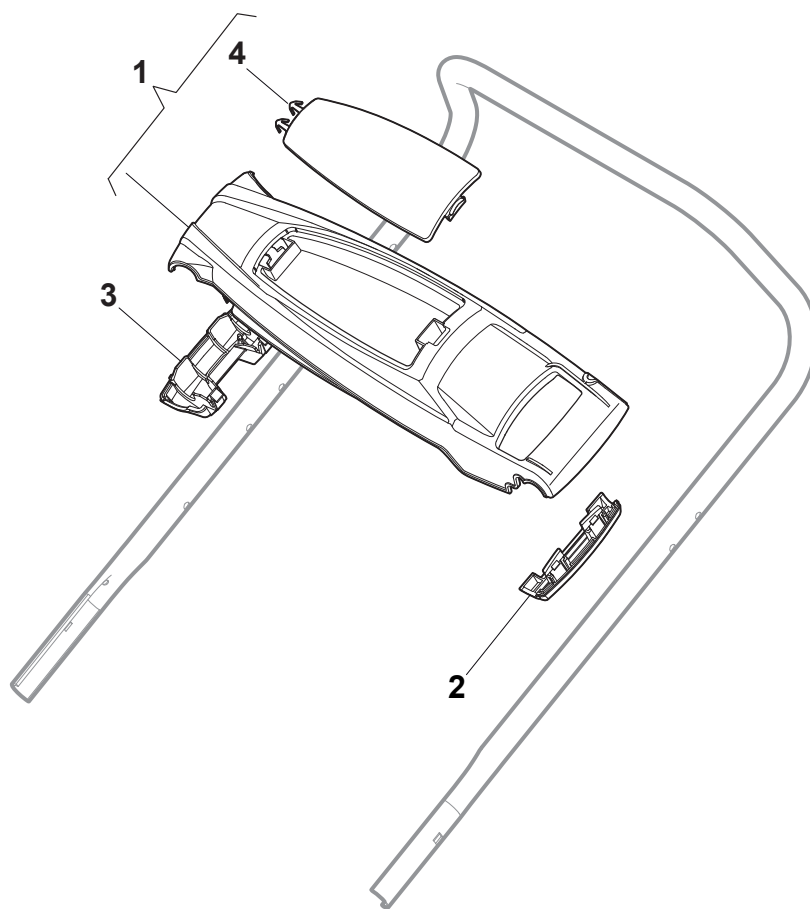

NT 534 W TR - 534 W TRQ

WBH Petrol Steel Controls

Issue 9 - 2015

Fig.	Quantity	Part No	Description	Notes
1	1	381124000/0	Dashboard	Red
1	1	381124001/0	Dashboard	Yellow
2	1	322546055/0	Plate	Red
2	1	322546057/0	Plate	Yellow
3	1	322546054/0	Plate	Red
3	1	322546056/0	Plate	Yellow
4	1	322120191/0	Dashboard Cover