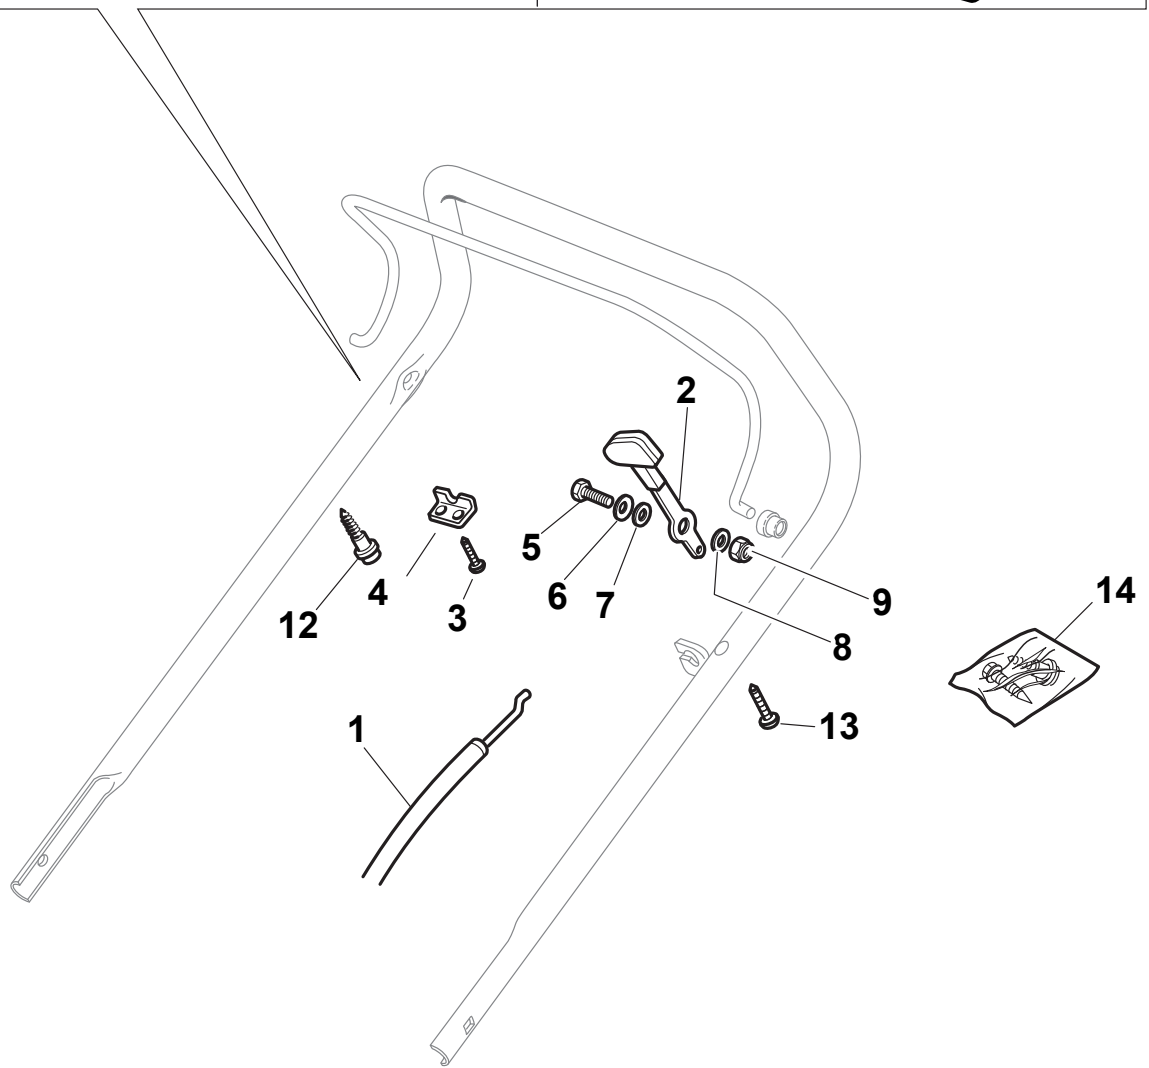

Fig.	Quantity	Part No	Description	Notes
1	1	381006840/0	Handle, Upper Part	for Delta Dashboard - Fix RPM - Throttle
1	1	381007520/0	Handle, Upper Part	for TD-CA Dashboard
2	1	122430313/0	Guide Spring	
3	1	112521330/0	Washer	
4	1	112154510/0	Nut	
5	1	118390020/0	Conduit Clip Caproeuope	
6	1	181030053/0	Cable, Thread Engine Brake	GGP Engine / B&S 450-500-550-575-625-675-750 Series
6	1	181030054/0	Cable, Thread Engine Brake	SV40 / RV 40 / V35 Engine
6	1	181030070/0	Cable, Thread Engine Brake	Honda Engine
9	1	181003363/1	Lever, Engine Brake Black	
10	1	381030092/1	Cable Rear Drive	
12	1	181003364/0	Drive Control Lever	
13	1	122291050/0	Handgrip Black	

Fig.	Quantity	Part No	Description	Notes
1	1	481007160/0	Throttle Cable	
2	1	381007221/0	Dashboard Throttle Lever	only for B&S 450-500 Series and SV40/RV40/V35 Engines
2	1	381007280/2	Dashboard Throttle Lever	
3	2	112735105/0	Screw	
4	1	322981467/0	Plate	
5	1	112791500/0	Screw	
6	1	112530060/0	Spring Washer	
7	1	112523040/0	Washer	
8	1	112523040/0	Washer	
9	1	112154510/0	Nut	
10	1	322120189/0	Red Dashboard	
11	1	114356743/1	Label	for GGP and HONDA Engines
11	1	114356744/1	Label	for B&S Engines
11	1	114356906/1	Label	for DOV Series
11	1	114357646/1	Label	for HONDA Autochoke Engines
12	1	122943006/0	Screw	
13	1	112728460/0	Screw	
14	1	381008609/0	Outfit, Screws	
15	1	422120152/0	Yellow Dashboard	Yellow
15	1	422120154/0	Red Dashboard	Red
15	1	422120158/0	Black Dashboard	Black