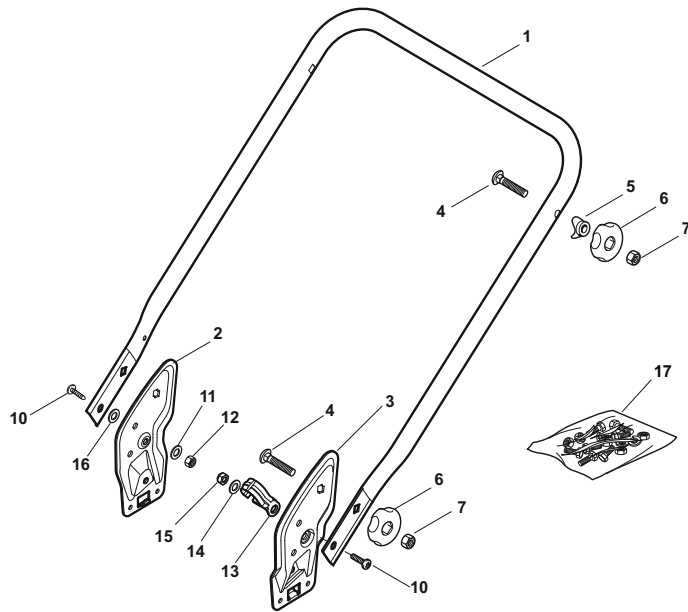

NT 534 W TR - 534 W TRQ

WBH Petrol Steel Ejection-Guard

Issue 9 - 2015

Fig.	Quantity	Part No	Description	Notes
1	1	322108295/1	Side Ejection Conveyor	
2	1	322600313/0	Ejection Guard	
3	2	112727803/0	Screw	
4	1	322806639/0	Fulcrum Pin	
5	2	112154510/0	Nut	
6	2	118203853/0	Screw	
7	1	122450456/0	Spring	
8	1	122517869/1	Pin	
9	2	112604896/0	Crown Fastener	

Fig.	Quantity	Part No	Description	Notes
1	1	322500103/0	Front Combi	
2	2	112523000/1	Washer	
3	2	112728124/0	Screw	
5	1	322226145/0	Mask, Red	
5	1	322226146/0	Mask, Yellow	with Stiga Logo
5	1	322226152/0	Mask, Black	with Stiga Logo
5	1	322226154/0	Mask, Black	
6	2	112727799/0	Screw	
7	1	322393638/0	Handlegrip Black	
7	1	322393639/0	Handle, Grey	
7	1	322393640/0	Handle, Yellow	
8	2	112154510/0	Nut	
9	2	112728697/0	Screw	
10	1	322820082/0	Cap	
11	1	322820083/0	Cap	
12	1	322226167/0	Front Plate	
13	1	322226166/0	Mask, Black	
14	2	112728300/0	Screw	
15	1	322226158/0	Mask, Black	
16	1	322393642/0	Bumper Handle	
17	2	112727799/0	Screw	
18	2	112154510/0	Nut	

Fig.	Quantity	Part No	Description	Notes
1	1	381006719/0	Handle Lower Part	Black
1	1	381006720/0	Handle Lower Part	Grey
1	1	381007539/0	Handle, Lower Part Yellow	Yellow
2	1	381005149/0	Right Bracket	Black
2	1	381005185/0	Right Bracket	Stiga Grey
3	1	381005151/0	Left Bracket	Black
3	1	381005187/0	Left Bracket	Stiga Grey
4	4	381003253/0	Handle	
5	4	322680016/0	Washer	
6	4	122131750/0	Nut	
7	4	322399835/0	Knob	
10	2	112760605/0	Screw	
11	2	125038002/1	Bushing	
12	2	112155000/0	Nut	
13	1	322192156/0	Clip	
14	2	381103350/0	Handle	