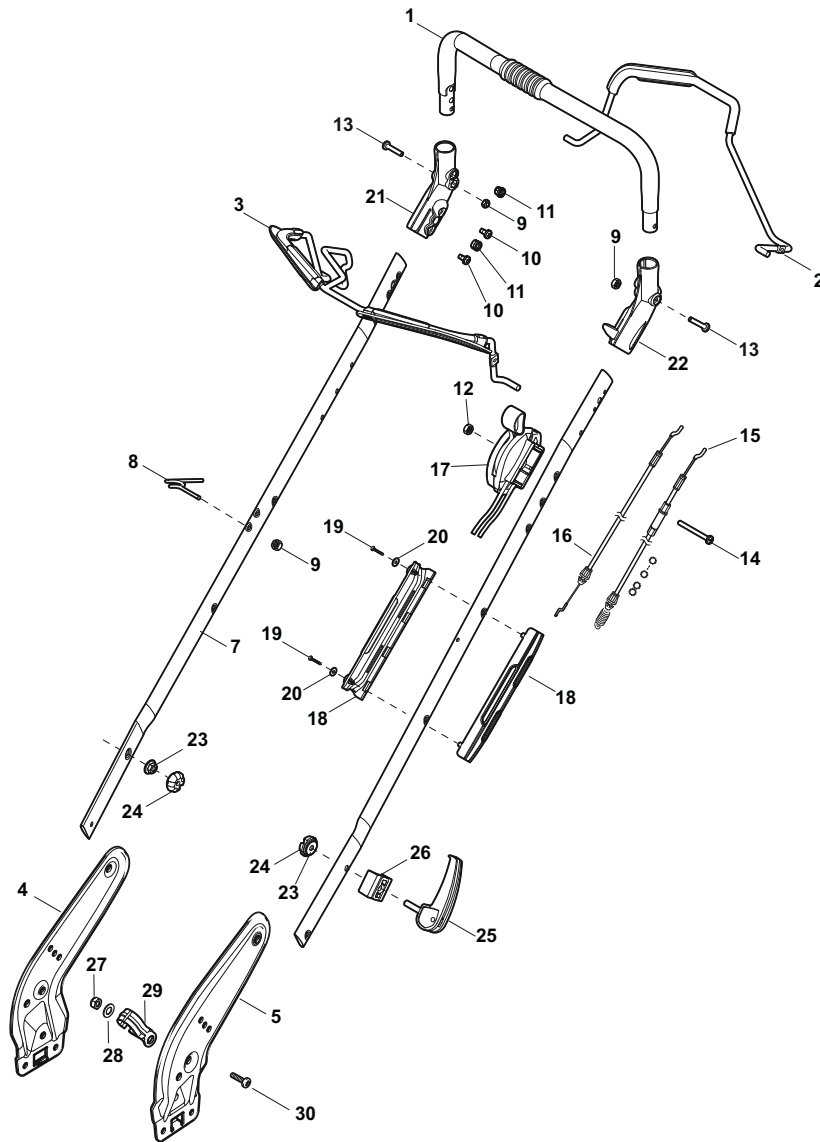

NT 534 W TR - 534 W TRQ

WBH Petrol Steel Handle, Lower Part

Issue 9 - 2015

Fig.	Quantity	Part No	Description	Notes
1	1	381007043/0	Handle Lower Part	
2	1	381005133/0	Right Bracket	
3	1	381005135/0	Left Bracket	
4	1	112819120/0	Screw	
5	4	122680006/1	Washer	
6	4	322399804/1	Nut	
7	4	112293200/0	Nut	
10	4	112760605/0	Screw	
11	1	125038002/1	Bushing	
12	2	112155000/0	Nut	
13	2	322192156/0	Clip	
14	1	112523040/0	Washer	
15	1	112154510/0	Nut	
16	1	112369500/0	Elastic Washer	

Fig.	Quantity	Part No	Description	Notes
1	1	381006670/2	Handle Tube	
2	1	381003349/0	Lever, Driving	
3	1	381003472/0	Lever, Engine Brake	Black
3	1	381003344/0	Lever, Engine Brake	Red
4	1	381005149/0	Right Bracket	Black
4	1	381005185/0	Right Bracket	Stiga Grey
5	1	381005151/0	Left Bracket	Black
5	1	381005187/0	Left Bracket	Stiga Grey
7	2	381006773/1	Handle Black	
7	2	381006774/1	Handle Grey	
8	1	122430309/0	Spring	
9	2	112154330/0	Nut	
10	4	112735662/1	Screw	
11	4	322041967/1	Bushing	
12	3	112154510/0	Nut	
13	2	112728721/0	Screw	
14	1	112727786/0	Screw	
15	1	381030093/1	Cable Rear Drive	
16	1	181030074/0	Cable, Thread Engine Brake	
17	1	181005525/0	Throttle Cable	for B&S 575 Series
17	1	181005502/1	Throttle Cable	for B&S Engine
17	1	181005512/0	Throttle Cable	for Honda and GGP Engine
17	1	181005513/0	Throttle Cable	for Honda Autochoke Engine
18	1	322806644/0	Protection	
19	2	112727812/0	Screw	
20	2	112523000/1	Washer	
21	1	322488301/0	Joint Sleeve Grey Right	
22	1	322488303/0	Joining Sleeve Grey Left	
23	2	112154220/0	Nut	
24	2	322399835/0	Knob	
25	2	381003253/0	Handle	
26	2	322680017/0	Washer	
27	1	112155000/0	Nut	
28	1	125038002/1	Bushing	
29	1	322192156/0	Clip	
30	1	112760605/0	Screw	