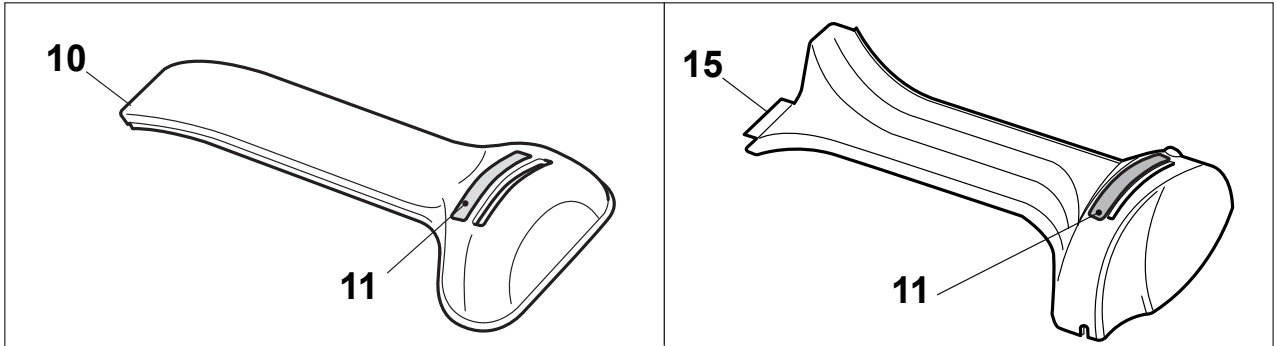

Fig.	Quantity	Part No	Description	Notes
1	1	381006840/0	Handle, Upper Part	for Delta Dashboard - Fix RPM - Throttle
1	1	381007520/0	Handle, Upper Part	for TD-CA Dashboard
2	1	122430313/0	Guide Spring	
3	1	112521330/0	Washer	
4	1	112154510/0	Nut	
5	1	118390020/0	Conduit Clip Caproeuope	
6	1	181030053/0	Cable, Thread Engine Brake	GGP Engine / B&S 450-500-550-575-625-675-750 Series
6	1	181030054/0	Cable, Thread Engine Brake	SV40 / RV 40 / V35 Engine
6	1	181030070/0	Cable, Thread Engine Brake	Honda Engine
9	1	181003363/1	Lever, Engine Brake Black	
10	1	381030092/1	Cable Rear Drive	
12	1	181003364/0	Drive Control Lever	
13	1	122291050/0	Handgrip Black	