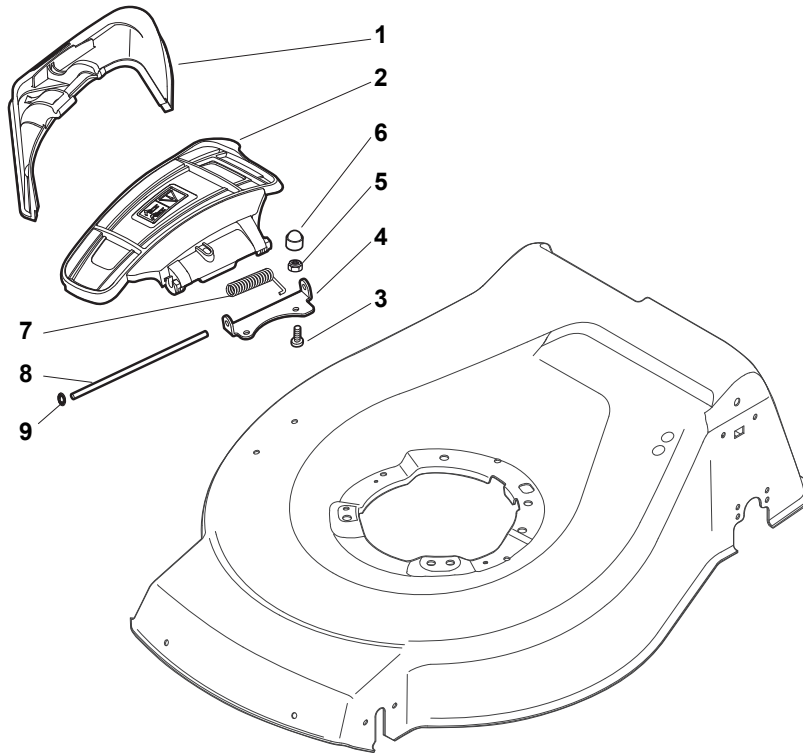

THIS INFORMATION IS NOT INTENDED FOR SALE OR RESALE, AND THIS NOTICE MUST REMAIN ON ALL COPIES.

Fig.	Quantity	Part No	Description	Notes
20	1	322394522/0	Knob	Delta Knob
1	1	381004540/0	Red Deck	
1	1	381004542/0	Red Deck	Side Discharge
1	1	381004590/0	Yellow Deck	
1	1	381004732/0	Grey Deck	Side Discharge
2	1	122534131/0	Pin	
3	1	381003398/0	Lever, Height Adjustment	
4	1	112154510/0	Nut	
5	1	112788512/0	Screw	
6	1	322394503/0	Knob	NT Knob
7	1	112521310/0	Washer	
8	1	112150000/0	Nut	
9	1	112728450/0	Screw	
10	1	322034002/0	Washing Connection	
11	1	322735589/0	Sector, Height Adjustment	
12	2	122171002/0	Spacer	
13	2	112789000/0	Screw	
14	1	381003351/0	Wheels Adjusting Lever	
15	2	112154330/0	Nut	
16	4	112727803/0	Screw	
17	1	381002885/1	Front Wheel Axle	
18	4	112154510/0	Nut	
21	2	322600145/0	Protection, Wheel	
24	4	112521350/0	Washer	
25	4	112155000/0	Nut	
27	2	322600208/0	Protection, Wheel	
31	1	381302835/1	Axle, Rear Wheels	
32	1	122450460/0	Spring	
33	4	112728697/0	Screw	
34	2	322545152/0	Plate	
35	4	112728697/0	Screw	
36	2	322785304/1	Support	
37	1	122570134/0	Left Pinion	
38	2	322120115/0	Wheels Crown	
39	6	112728706/0	Screw	
40	1	122570133/0	Right Pinion	
41	1	122446192/0	Spring	

NT 534 W TR - 534 W TRQ

WBH Petrol Steel Ejection-Guard

Issue 9 - 2015

Fig.	Quantity	Part No	Description	Notes
1	1	322108295/1	Side Ejection Conveyor	
2	1	322600313/0	Ejection Guard	
3	2	112727803/0	Screw	
4	1	322806639/0	Fulcrum Pin	
5	2	112154510/0	Nut	
6	2	118203853/0	Screw	
7	1	122450456/0	Spring	
8	1	122517869/1	Pin	
9	2	112604896/0	Crown Fastener	