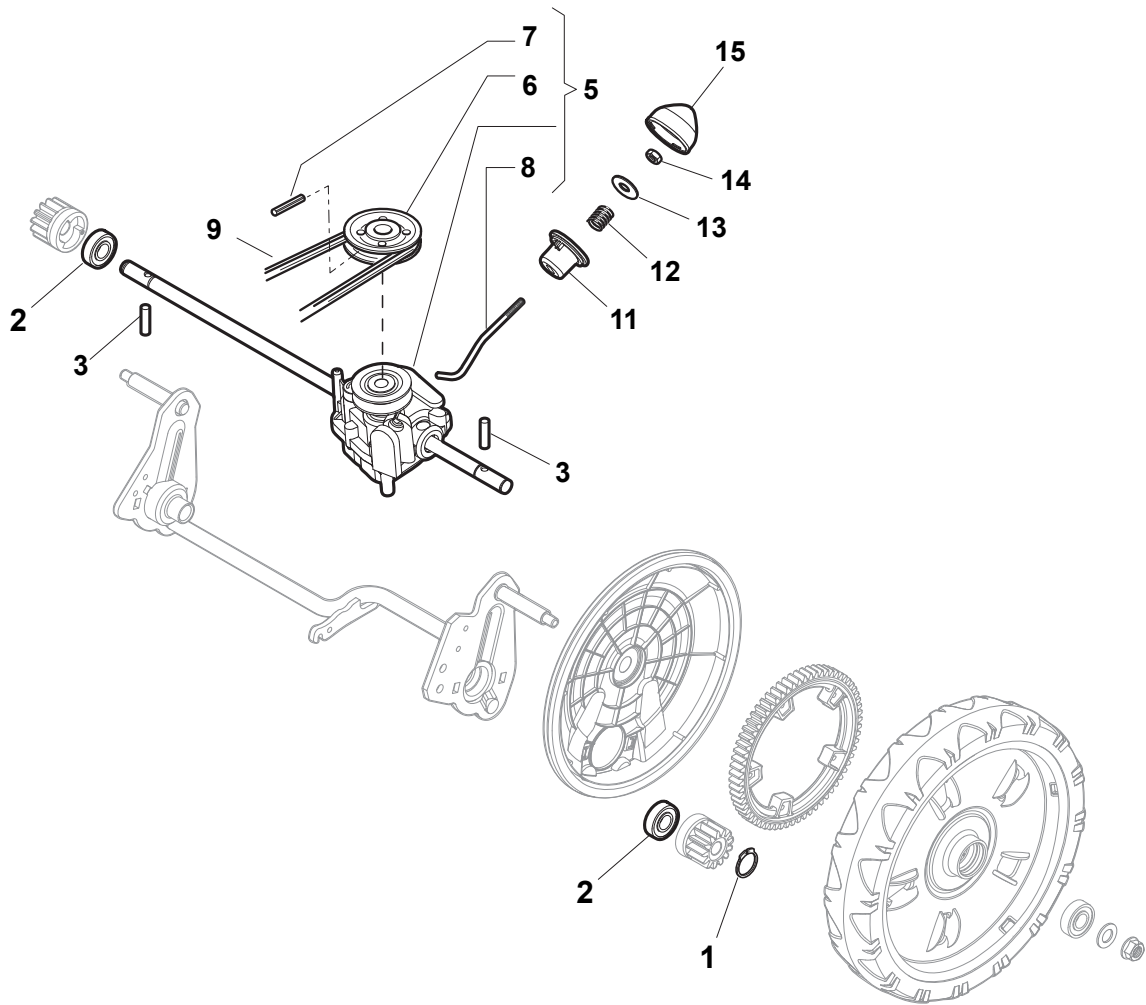

NT 534 W TR - 534 W TRQ

WBH Petrol Steel Electric Start Controls for ModelS with B&S 775 IS

Issue 9 - 2015

Fig.	Quantity	Part No	Description	Notes
1	1	112728702/0	Screw	without Varietor
1	1	112728300/0	Screw	with Varietor
2	1	133320022/0	Fastpoint Clamp Art.0384.Aa01	
3	1	322076570/1	Battery Safety Key	
4	1	381600400/0	Switch	

NT 534 W TR - 534 W TRQ

WBH Petrol Steel Transmission

Issue 9 - 2015

Fig.	Quantity	Part No	Description	Notes
1	2	112608600/0	Seeger	
2	2	119216035/0	Bearing	
3	2	122753000/0	Pin	
5	1	181003076/1	Gear Box	
6	1	122601904/0	Pulley	
7	1	112645700/0	Elastic Pin	
8	1	122033283/0	Adjustment Rod	
9	1	135063902/0	Belt	
11	1	122041957/1	Bushing	
12	1	122450063/0	Spring	
13	1	322680009/0	Washer	
14	1	112154510/0	Nut	
15	1	122110230/0	Hub Cover	