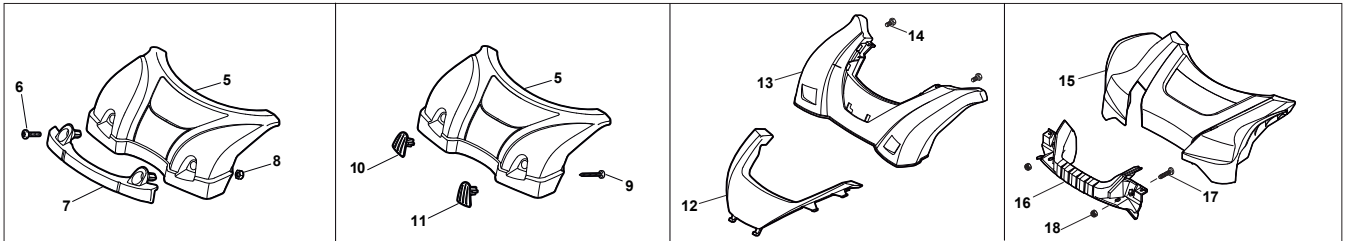

THIS INFORMATION IS NOT INTENDED FOR SALE OR RESALE, AND THIS NOTICE MUST REMAIN ON ALL COPIES.

Fig.	Quantity	Part No	Description	Notes
20	1	322394522/0	Knob	Delta Knob
1	1	381004540/0	Red Deck	
1	1	381004542/0	Red Deck	Side Discharge
1	1	381004590/0	Yellow Deck	
1	1	381004732/0	Grey Deck	Side Discharge
2	1	122534131/0	Pin	
3	1	381003398/0	Lever, Height Adjustment	
4	1	112154510/0	Nut	
5	1	112788512/0	Screw	
6	1	322394503/0	Knob	NT Knob
7	1	112521310/0	Washer	
8	1	112150000/0	Nut	
9	1	112728450/0	Screw	
10	1	322034002/0	Washing Connection	
11	1	322735589/0	Sector, Height Adjustment	
12	2	122171002/0	Spacer	
13	2	112789000/0	Screw	
14	1	381003351/0	Wheels Adjusting Lever	
15	2	112154330/0	Nut	
16	4	112727803/0	Screw	
17	1	381002885/1	Front Wheel Axle	
18	4	112154510/0	Nut	
21	2	322600145/0	Protection, Wheel	
24	4	112521350/0	Washer	
25	4	112155000/0	Nut	
27	2	322600208/0	Protection, Wheel	
31	1	381302835/1	Axle, Rear Wheels	
32	1	122450460/0	Spring	
33	4	112728697/0	Screw	
34	2	322545152/0	Plate	
35	4	112728697/0	Screw	
36	2	322785304/1	Support	
37	1	122570134/0	Left Pinion	
38	2	322120115/0	Wheels Crown	
39	6	112728706/0	Screw	
40	1	122570133/0	Right Pinion	
41	1	122446192/0	Spring	

NT 534 W TR - 534 W TRQ

WBH Petrol Steel Ejection-Guard

Issue 9 - 2015

Fig.	Quantity	Part No	Description	Notes
1	1	322108295/1	Side Ejection Conveyor	
2	1	322600313/0	Ejection Guard	
3	2	112727803/0	Screw	
4	1	322806639/0	Fulcrum Pin	
5	2	112154510/0	Nut	
6	2	118203853/0	Screw	
7	1	122450456/0	Spring	
8	1	122517869/1	Pin	
9	2	112604896/0	Crown Fastener	