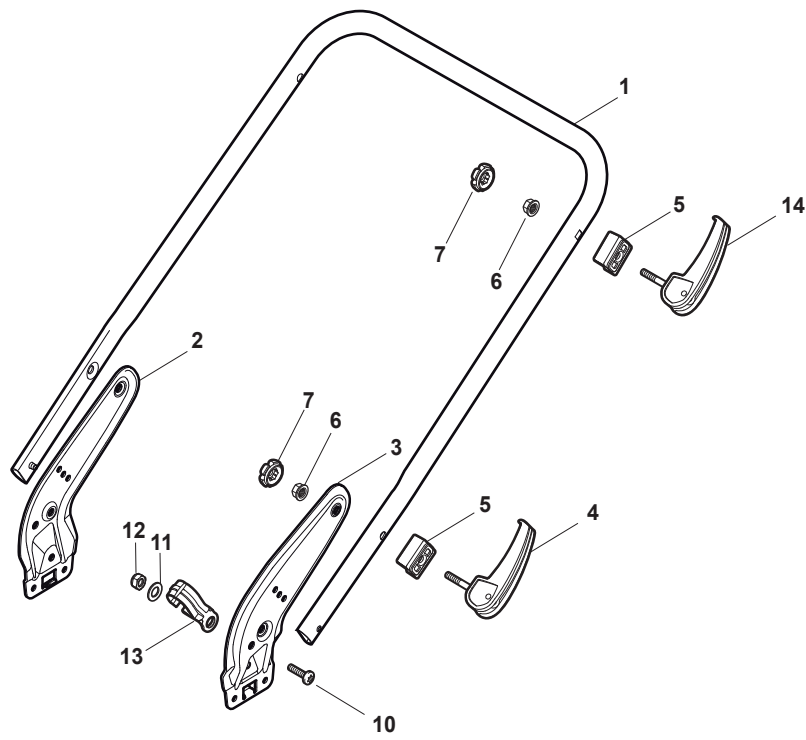

NT 534 W TR - 534 W TRQ

WBH Petrol Steel Ejection-Guard

Issue 9 - 2015

Fig.	Quantity	Part No	Description	Notes
1	1	322108295/1	Side Ejection Conveyor	
2	1	322600313/0	Ejection Guard	
3	2	112727803/0	Screw	
4	1	322806639/0	Fulcrum Pin	
5	2	112154510/0	Nut	
6	2	118203853/0	Screw	
7	1	122450456/0	Spring	
8	1	122517869/1	Pin	
9	2	112604896/0	Crown Fastener	

Fig.	Quantity	Part No	Description	Notes
1	1	322500103/0	Front Combi	
2	2	112523000/1	Washer	
3	2	112728124/0	Screw	
5	1	322226145/0	Mask, Red	
5	1	322226146/0	Mask, Yellow	with Stiga Logo
5	1	322226152/0	Mask, Black	with Stiga Logo
5	1	322226154/0	Mask, Black	
6	2	112727799/0	Screw	
7	1	322393638/0	Handlegrip Black	
7	1	322393639/0	Handle, Grey	
7	1	322393640/0	Handle, Yellow	
8	2	112154510/0	Nut	
9	2	112728697/0	Screw	
10	1	322820082/0	Cap	
11	1	322820083/0	Cap	
12	1	322226167/0	Front Plate	
13	1	322226166/0	Mask, Black	
14	2	112728300/0	Screw	
15	1	322226158/0	Mask, Black	
16	1	322393642/0	Bumper Handle	
17	2	112727799/0	Screw	
18	2	112154510/0	Nut	

Fig.	Quantity	Part No	Description	Notes
1	1	381006719/0	Handle Lower Part	Black
1	1	381006720/0	Handle Lower Part	Grey
1	1	381007539/0	Handle, Lower Part Yellow	Yellow
2	1	381005149/0	Right Bracket	Black
2	1	381005185/0	Right Bracket	Stiga Grey
3	1	381005151/0	Left Bracket	Black
3	1	381005187/0	Left Bracket	Stiga Grey
4	4	381003253/0	Handle	
5	4	322680016/0	Washer	
6	4	122131750/0	Nut	
7	4	322399835/0	Knob	
10	2	112760605/0	Screw	
11	2	125038002/1	Bushing	
12	2	112155000/0	Nut	
13	1	322192156/0	Clip	
14	2	381103350/0	Handle	