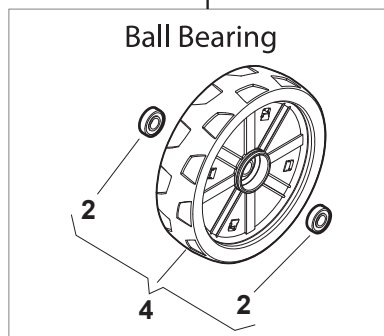

DELTA Wheel (Pierced) - Ø 200

DELTA Wheel - Ø 280

NT 534 W TR - 534 W TRQ

WBH Petrol Steel Wheels and Hub Caps

Issue 9 - 2015

Fig.	Quantity	Part No	Description	Notes
1	2	381007477/0	Wheel	
2	8	119216035/0	Bearing	
3	2	322110640/0	Hub Cap Grey	
4	2	381007478/1	Wheel