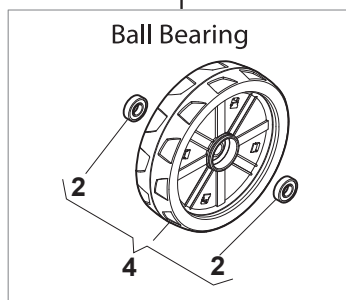

DELTA Wheels - Ø 280