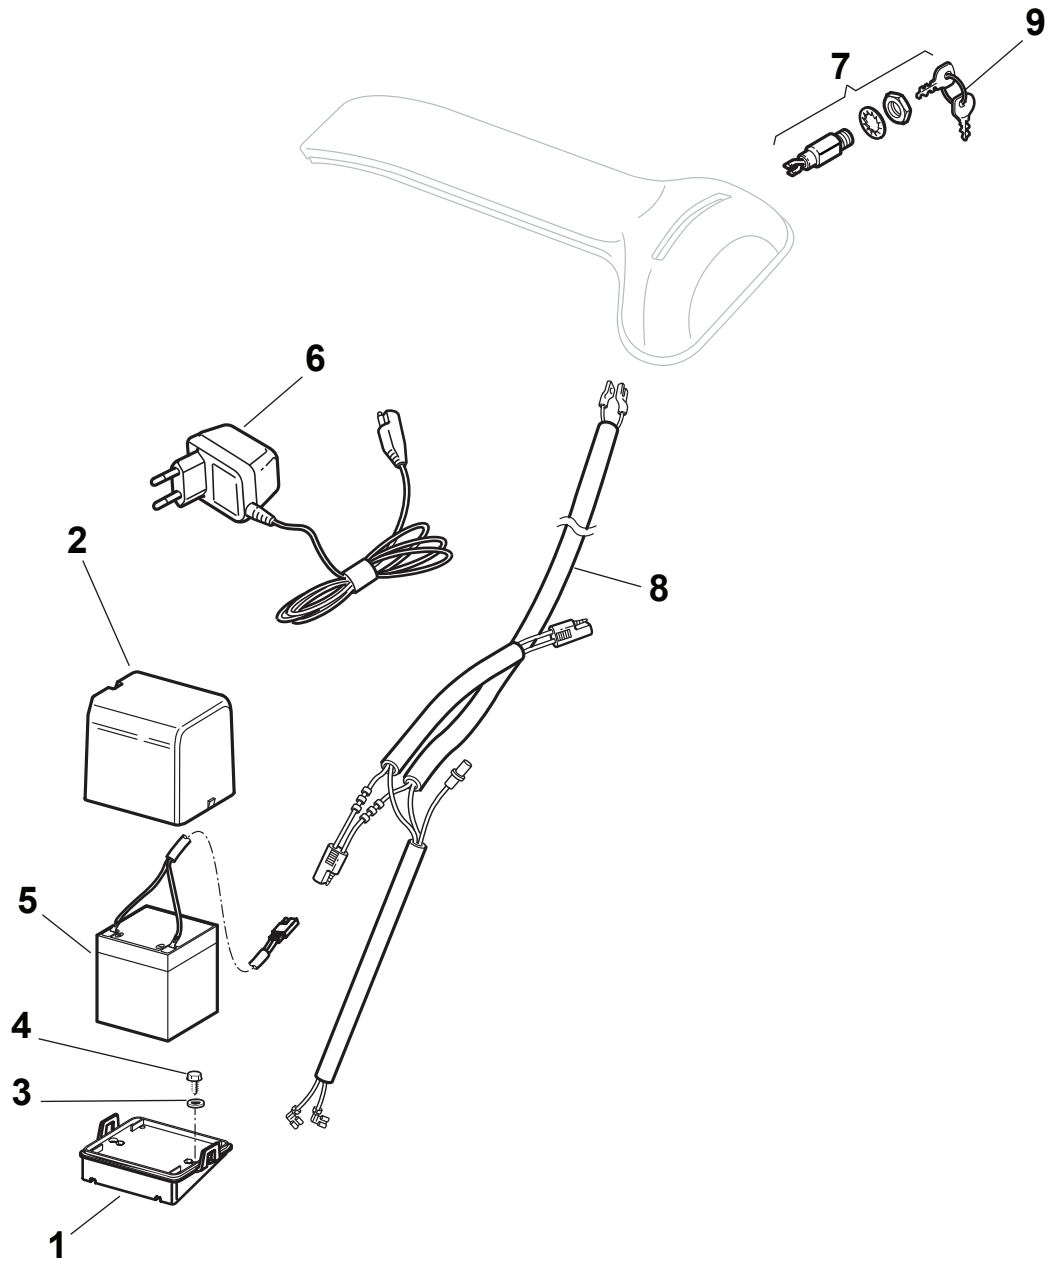

NT 534 W TR - 534 W TRQ

WBH Petrol Steel Controls

Issue 9 - 2015

Fig.	Quantity	Part No	Description	Notes
1	1	381124000/0	Dashboard	Red
1	1	381124001/0	Dashboard	Yellow
2	1	322546055/0	Plate	Red
2	1	322546057/0	Plate	Yellow
3	1	322546054/0	Plate	Red
3	1	322546056/0	Plate	Yellow
4	1	322120191/0	Dashboard Cover	