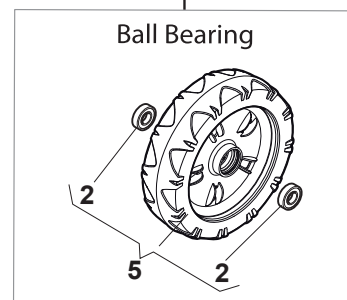

NTD Wheels - Ø 280