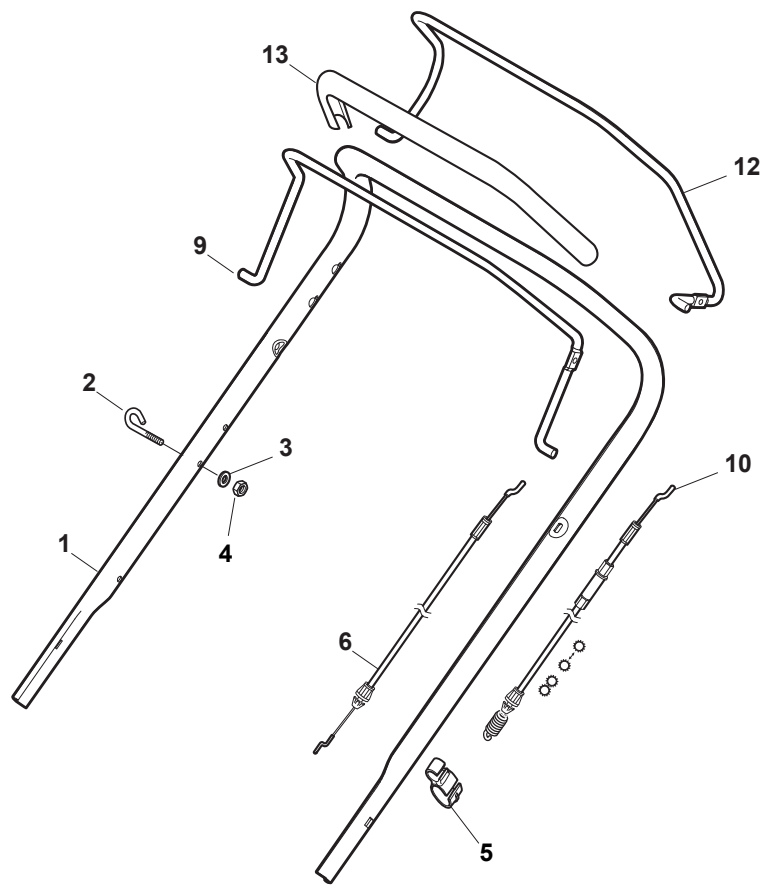

Fig.	Quantity	Part No	Description	Notes
1	1	381006867/0	Upper Handle Grey	Grey
1	1	381006979/2	Upper Handle	Black
2	1	112727787/0	Screw	
3	1	322551640/0	Plate	
5	1	181030056/0	Cable, Thread Engine Brake	Honda / B&S / GGP Engine
5	1	181030057/0	Cable, Thread Engine Brake	SV40 / RV 40 / V35 Engine
6	1	112154510/0	Nut	
7	1	112154510/0	Nut	
8	1	112521330/0	Washer	
9	1	122430313/0	Guide Spring	
10	1	381003330/0	Lever, Engine Brake	
11	1	112000930/0	Benzing Ring	
12	1	381003297/1	Driving Lever	

Fig.	Quantity	Part No	Description	Notes
1	1	381006838/0	Handle, Upper Part Black	for Delta Dashboard - Fix RPM - Throttle
1	1	381007522/0	Handle, Upper Part Black	for TD-CA Dashboard
1	1	381007525/0	Handle, Upper Part Grey	for TD-CA Dashboard
1	1	381007540/0	Handle, Upper Part Yellow	for Delta Dashboard - Fix RPM - Throttle
2	1	122430313/0	Guide Spring	
3	1	112521330/0	Washer	
4	1	112154510/0	Nut	
5	1	118390020/0	Conduit Clip Caproeurope	
6	1	181030053/0	Cable, Thread Engine Brake	GGP Engine / B&S 450-500-550-575-625-675-750 Series
6	1	181030070/0	Cable, Thread Engine Brake	Honda Engine
7	1	322545204/0	Fulcrum Pin	
8	1	122041966/0	Bushing	
9	1	181003300/1	Lever, Engine Brake Black	
10	1	381030092/1	Cable Rear Drive	
11	1	122041966/0	Bushing	
12	1	181003301/0	Drive Control Lever	
13	1	122291050/0	Handgrip Black	

Fig.	Quantity	Part No	Description	Notes
1	1	381006840/0	Handle, Upper Part	for Delta Dashboard - Fix RPM - Throttle
1	1	381007520/0	Handle, Upper Part	for TD-CA Dashboard
2	1	122430313/0	Guide Spring	
3	1	112521330/0	Washer	
4	1	112154510/0	Nut	
5	1	118390020/0	Conduit Clip Caproeuope	
6	1	181030053/0	Cable, Thread Engine Brake	GGP Engine / B&S 450-500-550-575-625-675-750 Series
6	1	181030054/0	Cable, Thread Engine Brake	SV40 / RV 40 / V35 Engine
6	1	181030070/0	Cable, Thread Engine Brake	Honda Engine
9	1	181003363/1	Lever, Engine Brake Black	
10	1	381030092/1	Cable Rear Drive	
12	1	181003364/0	Drive Control Lever	
13	1	122291050/0	Handgrip Black	