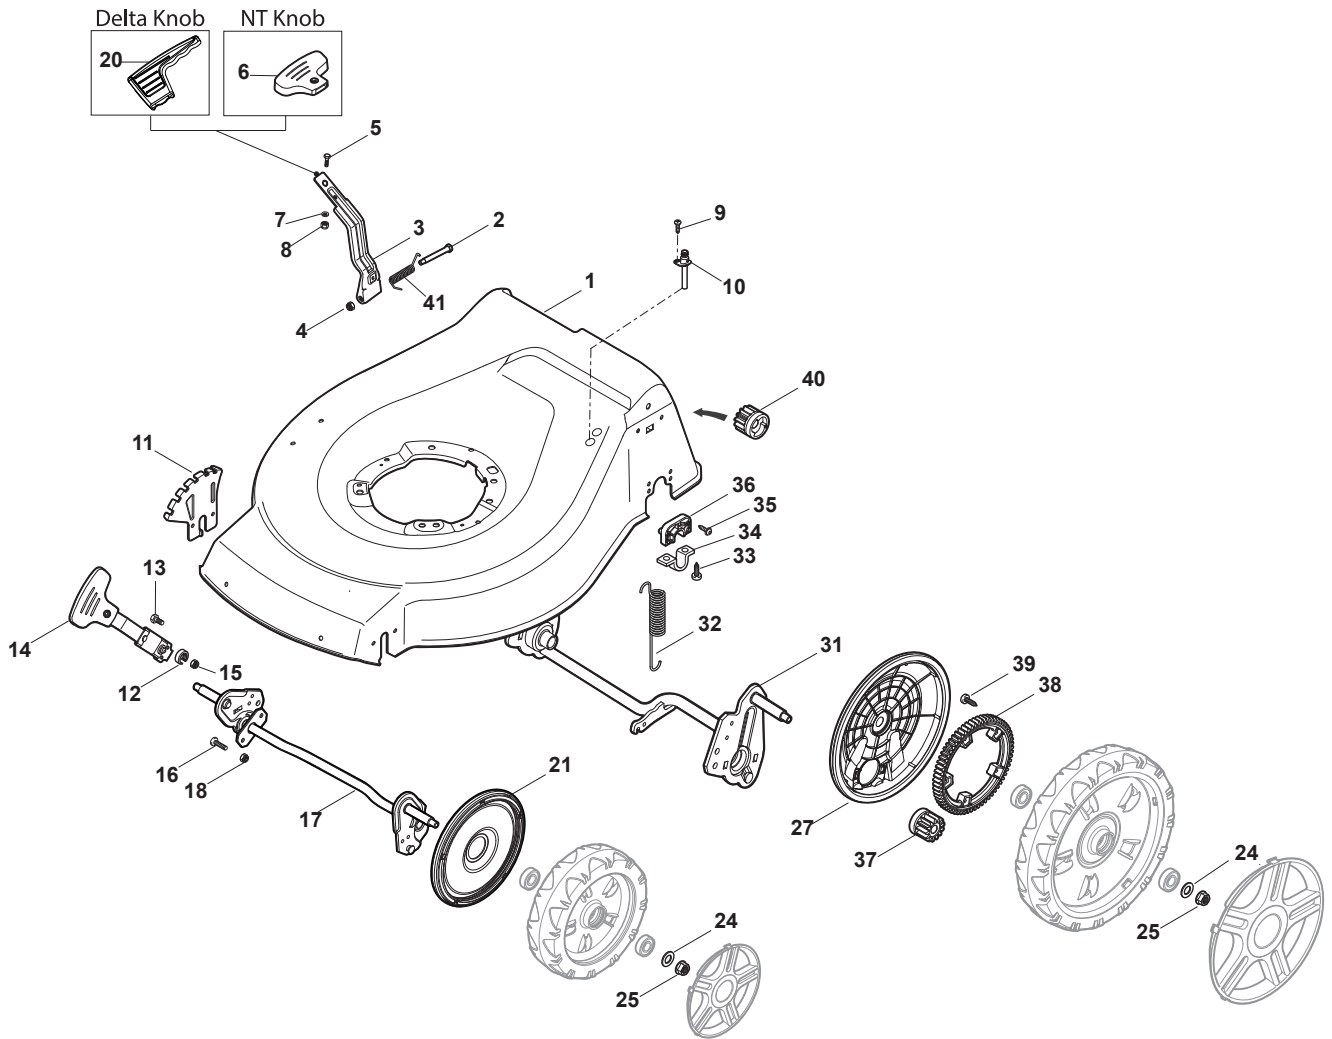

THIS INFORMATION IS NOT INTENDED FOR SALE OR RESALE, AND THIS NOTICE MUST REMAIN ON ALL COPIES.

Fig.	Quantity	Part No	Description	Notes
20	1	322394522/0	Knob	Delta Knob
1	1	381004540/0	Red Deck	
1	1	381004542/0	Red Deck	Side Discharge
1	1	381004590/0	Yellow Deck	
1	1	381004732/0	Grey Deck	Side Discharge
2	1	122534131/0	Pin	
3	1	381003398/0	Lever, Height Adjustment	
4	1	112154510/0	Nut	
5	1	112788512/0	Screw	
6	1	322394503/0	Knob	NT Knob
7	1	112521310/0	Washer	
8	1	112150000/0	Nut	
9	1	112728450/0	Screw	
10	1	322034002/0	Washing Connection	
11	1	322735589/0	Sector, Height Adjustment	
12	2	122171002/0	Spacer	
13	2	112789000/0	Screw	
14	1	381003351/0	Wheels Adjusting Lever	
15	2	112154330/0	Nut	
16	4	112727803/0	Screw	
17	1	381002885/1	Front Wheel Axle	
18	4	112154510/0	Nut	
21	2	322600145/0	Protection, Wheel	
24	4	112521350/0	Washer	
25	4	112155000/0	Nut	
27	2	322600208/0	Protection, Wheel	
31	1	381302835/1	Axle, Rear Wheels	
32	1	122450460/0	Spring	
33	4	112728697/0	Screw	
34	2	322545152/0	Plate	
35	4	112728697/0	Screw	
36	2	322785304/1	Support	
37	1	122570134/0	Left Pinion	
38	2	322120115/0	Wheels Crown	
39	6	112728706/0	Screw	
40	1	122570133/0	Right Pinion	
41	1	122446192/0	Spring	

Fig.	Quantity	Part No	Description	Notes
1	1	322108295/1	Side Ejection Conveyor	
2	1	322600313/0	Ejection Guard	
3	2	112727803/0	Screw	
4	1	322806639/0	Fulcrum Pin	
5	2	112154510/0	Nut	
6	2	118203853/0	Screw	
7	1	122450456/0	Spring	
8	1	122517869/1	Pin	
9	2	112604896/0	Crown Fastener	