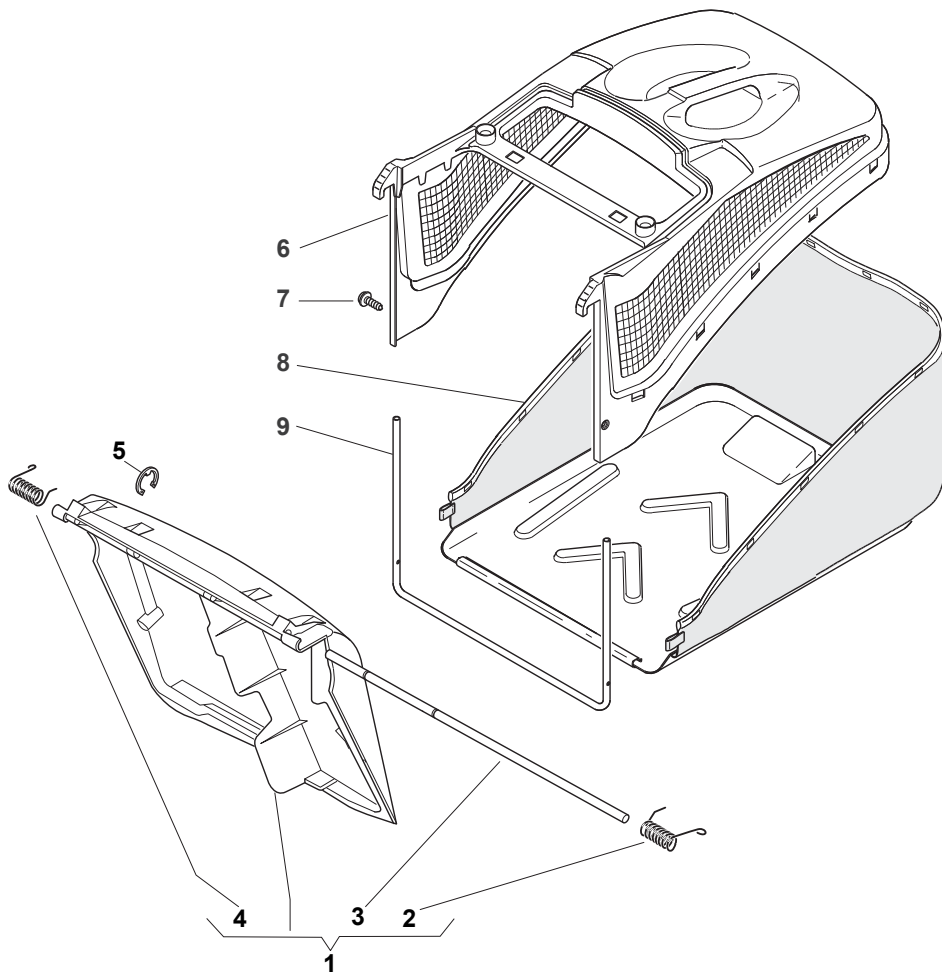

NT 534 W TR/E - W TRQ/E

WBH Petrol Steel Grass-Catcher

Issue 9 - 2015

Fig.	Quantity	Part No	Description	Notes
1	1	381008021/2	Stone Guard	Black
2	1	122450420/1	Left Protection Spring	
3	1	122517906/1	Fulcrum Pin	
4	1	122450410/1	Right Spring	
5	1	112000930/0	Benzing Ring	
6	1	122486093/0	Box, Upper Side	
7	2	112728445/0	Screw	
8	1	181002195/0	Box, Fabric	
9	1	122608523/0	Stiffening