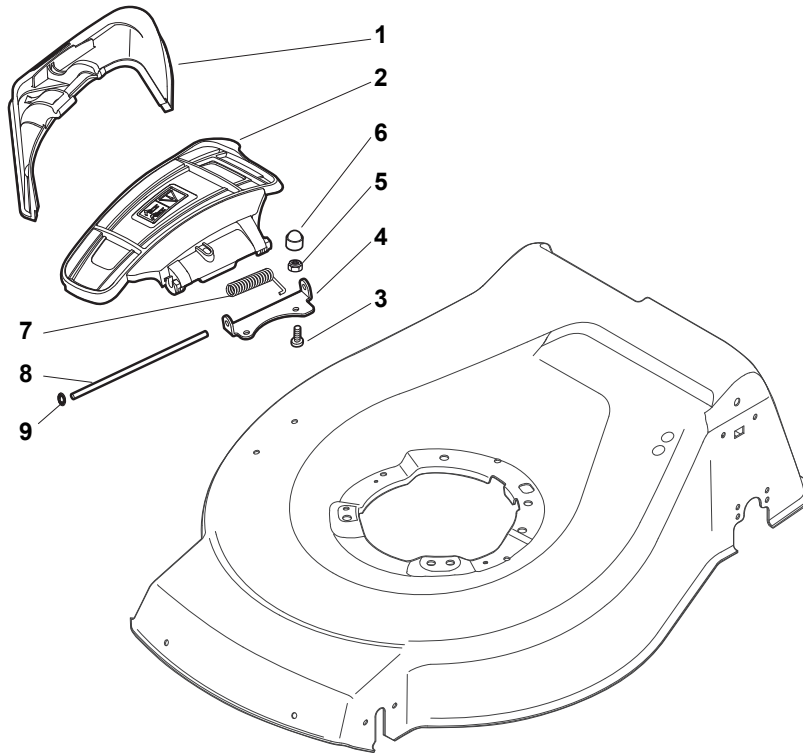

THIS INFORMATION IS NOT INTENDED FOR SALE OR RESALE, AND THIS NOTICE MUST REMAIN ON ALL COPIES.

Fig.	Quantity	Part No	Description	Notes
20	1	322394522/0	Knob	Delta Knob
1	1	381004540/0	Red Deck	
1	1	381004542/0	Red Deck	Side Discharge
1	1	381004590/0	Yellow Deck	
1	1	381004732/0	Grey Deck	Side Discharge
2	1	122534131/0	Pin	
3	1	381003398/0	Lever, Height Adjustment	
4	1	112154510/0	Nut	
5	1	112788512/0	Screw	
6	1	322394503/0	Knob	NT Knob
7	1	112521310/0	Washer	
8	1	112150000/0	Nut	
9	1	112728450/0	Screw	
10	1	322034002/0	Washing Connection	
11	1	322735589/0	Sector, Height Adjustment	
12	2	122171002/0	Spacer	
13	2	112789000/0	Screw	
14	1	381003351/0	Wheels Adjusting Lever	
15	2	112154330/0	Nut	
16	4	112727803/0	Screw	
17	1	381002885/1	Front Wheel Axle	
18	4	112154510/0	Nut	
21	2	322600145/0	Protection, Wheel	
24	4	112521350/0	Washer	
25	4	112155000/0	Nut	
27	2	322600208/0	Protection, Wheel	
31	1	381302835/1	Axle, Rear Wheels	
32	1	122450460/0	Spring	
33	4	112728697/0	Screw	
34	2	322545152/0	Plate	
35	4	112728697/0	Screw	
36	2	322785304/1	Support	
37	1	122570134/0	Left Pinion	
38	2	322120115/0	Wheels Crown	
39	6	112728706/0	Screw	
40	1	122570133/0	Right Pinion	
41	1	122446192/0	Spring	

Fig.	Quantity	Part No	Description	Notes
1	1	322108295/1	Side Ejection Conveyor	
2	1	322600313/0	Ejection Guard	
3	2	112727803/0	Screw	
4	1	322806639/0	Fulcrum Pin	
5	2	112154510/0	Nut	
6	2	118203853/0	Screw	
7	1	122450456/0	Spring	
8	1	122517869/1	Pin	
9	2	112604896/0	Crown Fastener	