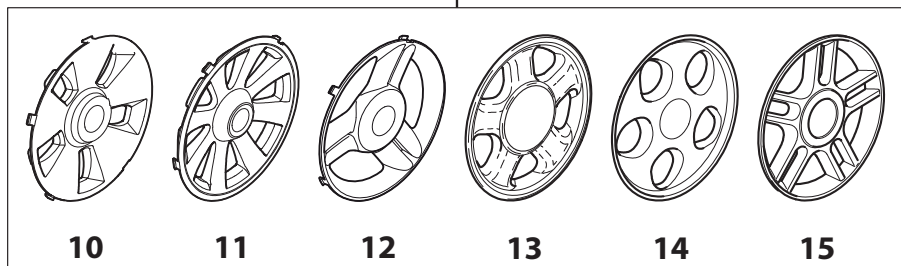

# NT 534 W TR/E - W TRQ/E

WBH Petrol Steel    Wheels and Hub Caps

Issue 9 - 2015

Fig.	Quantity	Part No	Description	Notes
1	2	381007477/0	Wheel	
2	8	119216035/0	Bearing	
3	2	322110640/0	Hub Cap Grey	
4	2	381007478/1	Wheel	