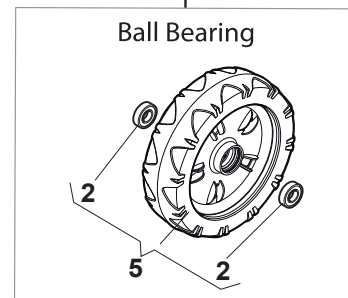

Fig.	Quantity	Part No	Description	Notes
1	2	112608600/0	Seeger	
2	2	119216035/0	Bearing	
3	2	122753000/0	Pin	
5	1	181003076/1	Gear Box	
6	1	122601904/0	Pulley	
7	1	112645700/0	Elastic Pin	
8	1	122033283/0	Adjustment Rod	
9	1	135063800/0	Trapezoidal Belt	
11	1	122041957/1	Bushing	
12	1	122450063/0	Spring	
13	1	322680009/0	Washer	
14	1	112154510/0	Nut	
15	1	122110230/0	Hub Cover	

DELTA Wheels - Ø 200

NTD Wheels - Ø 200

DELTA Wheels - Ø 280

NTD Wheels - Ø 280

Fig.	Quantity	Part No	Description	Notes
1	2	381007483/1	Wheel	
2	8	119216035/0	Bearing	
3	2	381007416/2	Wheel	
4	2	381007478/1	Wheel	
5	2	381007417/2	Wheel	