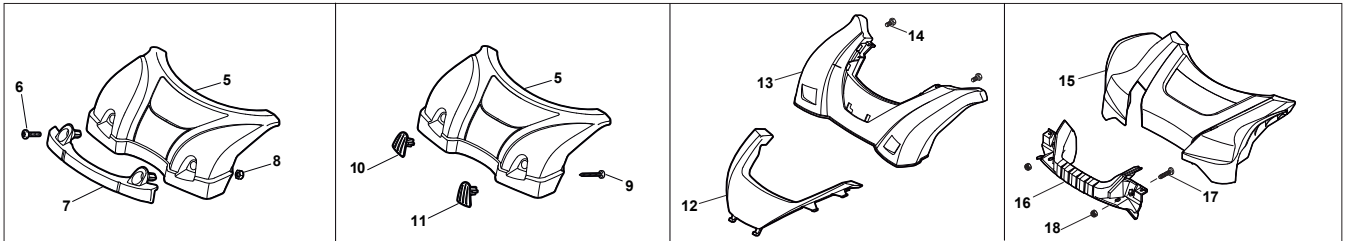

THIS INFORMATION IS NOT INTENDED FOR SALE OR RESALE, AND THIS NOTICE MUST REMAIN ON ALL COPIES.

Fig.	Quantity	Part No	Description	Notes
20	1	322394522/0	Knob	Delta Knob
1	1	381004536/0	Red Deck	
1	1	381004538/0	Red Deck	Side Discharge
1	1	381004562/0	Yellow Deck	
1	1	381004731/0	Grey Deck	Side Discharge
1	1	381004741/0	Grey Deck	
2	1	122534131/0	Pin	
3	1	381003398/0	Lever, Height Adjustment	
4	1	112154510/0	Nut	
5	1	112788512/0	Screw	
6	1	322394503/0	Knob	NT Knob
7	1	112521310/0	Washer	
8	1	112150000/0	Nut	
9	1	112728450/0	Screw	
10	1	322034002/0	Washing Connection	
11	1	322735589/0	Sector, Height Adjustment	
12	2	122171002/0	Spacer	
13	2	112789000/0	Screw	
14	1	381003351/0	Wheels Adjusting Lever	
15	2	112154330/0	Nut	
16	4	112727803/0	Screw	
17	1	381002881/1	Front Wheel Axle	
18	4	112154510/0	Nut	
21	2	322600145/0	Protection, Wheel	
24	4	112521350/0	Washer	
25	4	112155000/0	Nut	
27	2	322600208/0	Protection, Wheel	
31	1	381302835/1	Axle, Rear Wheels	
32	1	122450460/0	Spring	
33	4	112728697/0	Screw	
34	2	322545152/0	Plate	
35	4	112728697/0	Screw	
36	2	322785304/1	Support	
37	1	122570134/0	Left Pinion	
38	2	322120115/0	Wheels Crown	
39	6	112728706/0	Screw	
40	1	122570133/0	Right Pinion	
41	1	122446192/0	Spring	

Fig.	Quantity	Part No	Description	Notes
1	1	322108295/1	Side Ejection Conveyor	
2	1	322600313/0	Ejection Guard	
3	2	112727803/0	Screw	
4	1	322806639/0	Fulcrum Pin	
5	2	112154510/0	Nut	
6	2	118203853/0	Screw	
7	1	122450456/0	Spring	
8	1	122517869/1	Pin	
9	2	112604896/0	Crown Fastener	