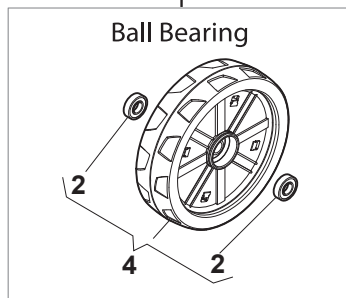

NTD Wheels - Ø 200

DELTA Wheels - Ø 280