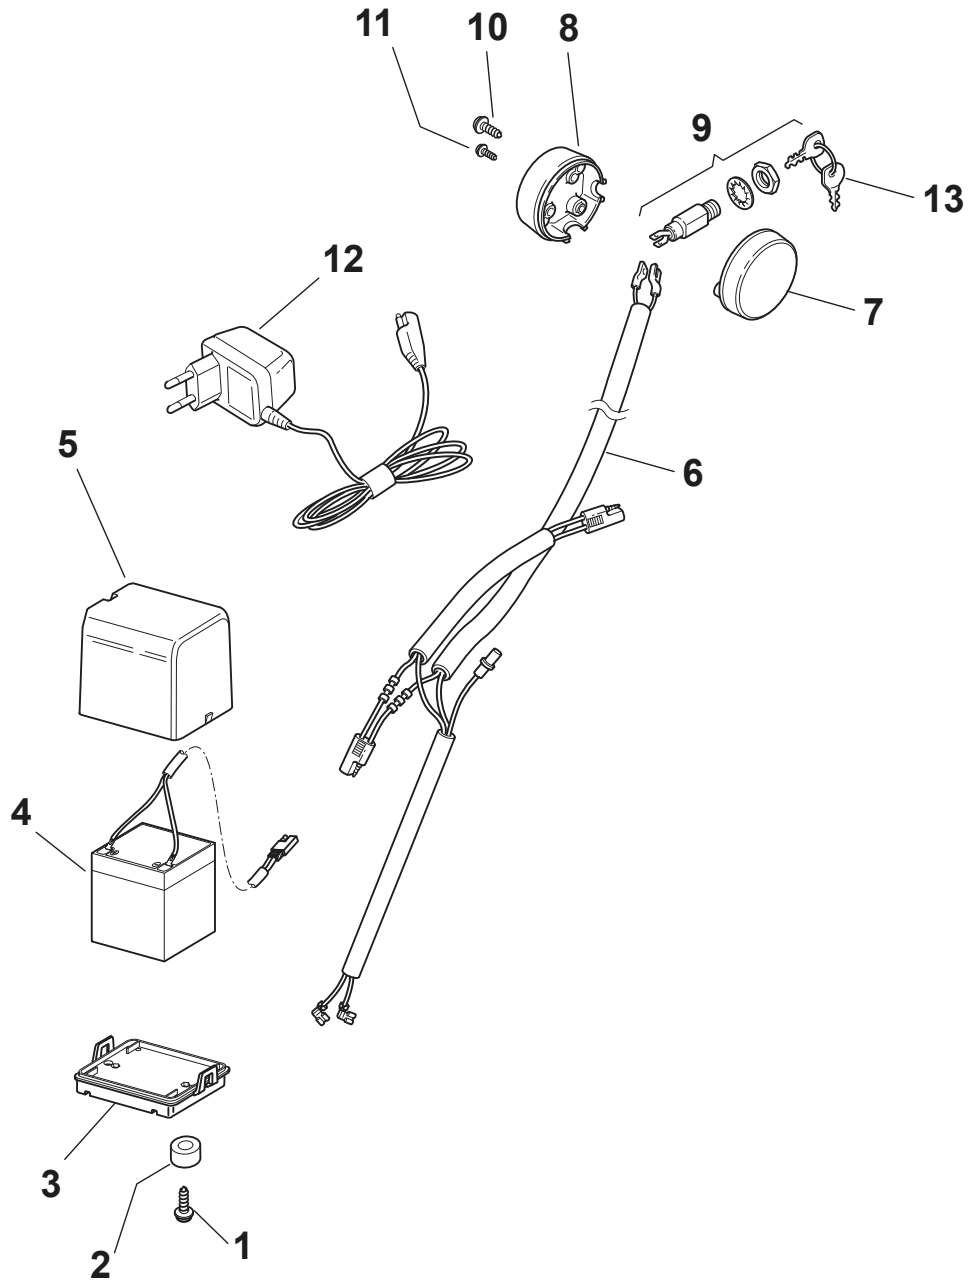

Fig.	Quantity	Part No	Description	Notes
1	1	322108295/1	Side Ejection Conveyor	
2	1	322600313/0	Ejection Guard	
3	2	112727803/0	Screw	
4	1	322806639/0	Fulcrum Pin	
5	2	112154510/0	Nut	
6	2	118203853/0	Screw	
7	1	122450456/0	Spring	
8	1	122517869/1	Pin	
9	2	112604896/0	Crown Fastener	

Fig.	Quantity	Part No	Description	Notes
1	1	481007160/0	Throttle Cable	
2	1	381007221/0	Dashboard Throttle Lever	only for B&S 450-500 Series and SV40/RV40/V35 Engines
2	1	381007280/2	Dashboard Throttle Lever	
3	2	112735105/0	Screw	
4	1	322981467/0	Plate	
5	1	112791500/0	Screw	
6	1	112530060/0	Spring Washer	
7	1	112523040/0	Washer	
8	1	112523040/0	Washer	
9	1	112154510/0	Nut	
10	1	322120189/0	Red Dashboard	
11	1	114356743/1	Label	for GGP and HONDA Engines
11	1	114356744/1	Label	for B&S Engines
11	1	114356906/1	Label	for DOV Series
11	1	114357646/1	Label	for HONDA Autochoke Engines
12	1	122943006/0	Screw	
13	1	112728460/0	Screw	
14	1	381008609/0	Outfit, Screws	
15	1	422120152/0	Yellow Dashboard	Yellow
15	1	422120154/0	Red Dashboard	Red
15	1	422120158/0	Black Dashboard	Black

Fig.	Quantity	Part No	Description	Notes
6	1	118204136/0	Battery Charger	CE plugg with B&S 775 IS
1	1	322785123/0	Battery Support	
2	1	322109530/0	Battery Cover	
3	2	112521310/0	Washer	
4	2	112731590/0	Screw	
5	1	118120052/0	Battery	
6	1	118204120/0	Battery Charger	(CE)
6	1	118204121/0	Battery Charger	(UK)
7	1	118450051/0	Switch	
8	1	118204192/3	Electric Start Wire	
8	1	118204198/0	Electric Start Wire	
9	1	118210016/1	Starting Key	

Fig.	Quantity	Part No	Description	Notes
1	2	112608600/0	Seeger	
2	2	119216035/0	Bearing	
3	2	122753000/0	Pin	
5	1	181003076/1	Gear Box	
6	1	122601904/0	Pulley	
7	1	112645700/0	Elastic Pin	
8	1	122033283/0	Adjustment Rod	
9	1	135063800/0	Trapezoidal Belt	
11	1	122041957/1	Bushing	
12	1	122450063/0	Spring	
13	1	322680009/0	Washer	
14	1	112154510/0	Nut	
15	1	122110230/0	Hub Cover	