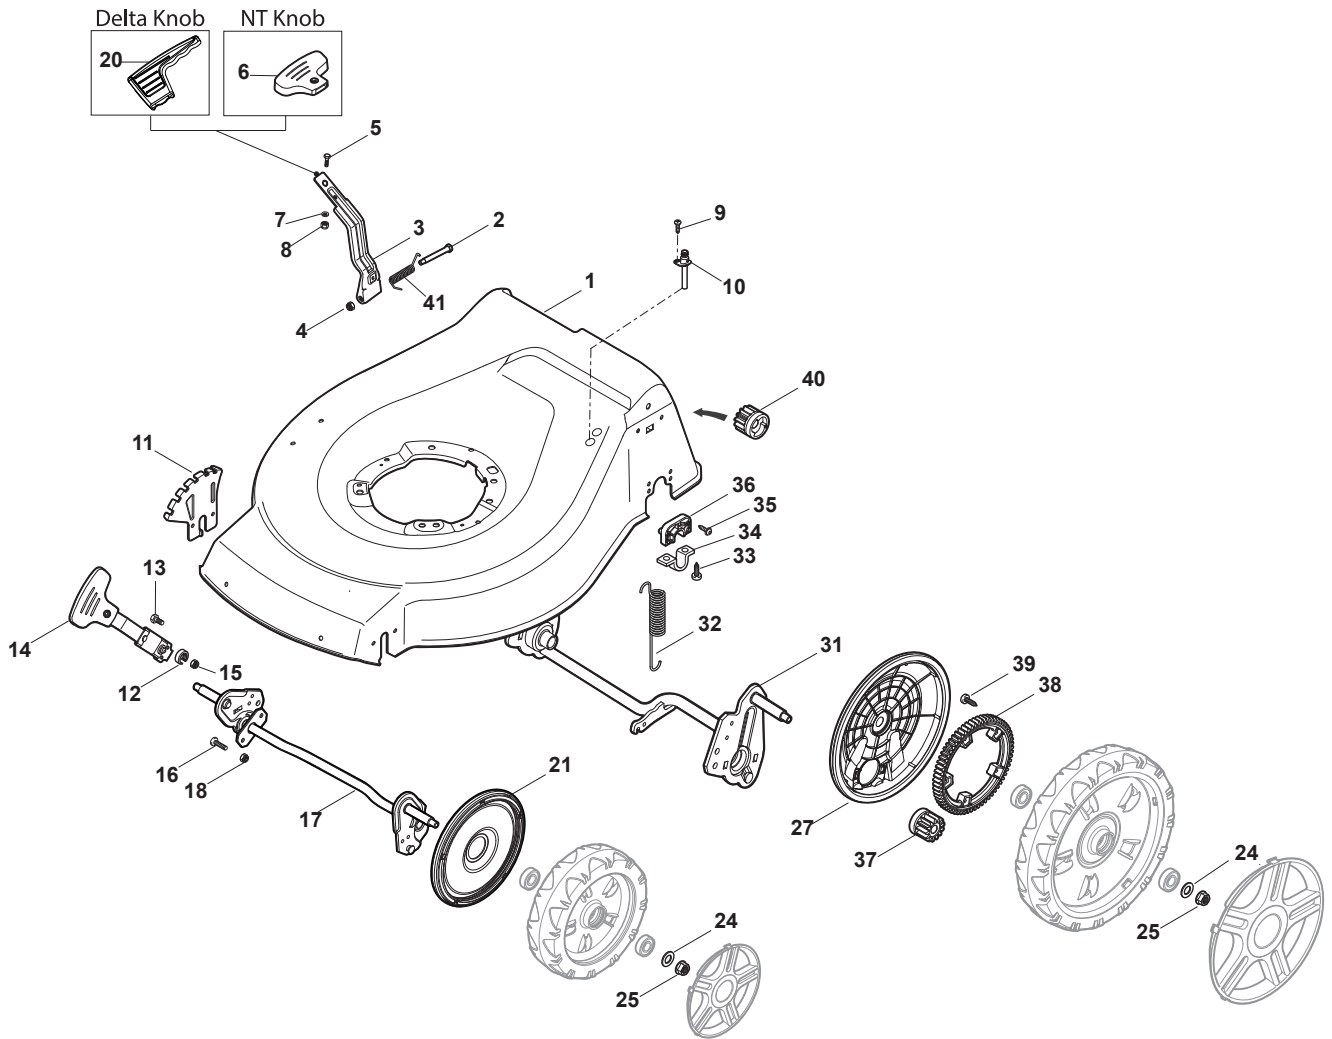

THIS INFORMATION IS NOT INTENDED FOR SALE OR RESALE, AND THIS NOTICE MUST REMAIN ON ALL COPIES.

Fig.	Quantity	Part No	Description	Notes
20	1	322394522/0	Knob	Delta Knob
1	1	381004536/0	Red Deck	
1	1	381004538/0	Red Deck	Side Discharge
1	1	381004562/0	Yellow Deck	
1	1	381004731/0	Grey Deck	Side Discharge
1	1	381004741/0	Grey Deck	
2	1	122534131/0	Pin	
3	1	381003398/0	Lever, Height Adjustment	
4	1	112154510/0	Nut	
5	1	112788512/0	Screw	
6	1	322394503/0	Knob	NT Knob
7	1	112521310/0	Washer	
8	1	112150000/0	Nut	
9	1	112728450/0	Screw	
10	1	322034002/0	Washing Connection	
11	1	322735589/0	Sector, Height Adjustment	
12	2	122171002/0	Spacer	
13	2	112789000/0	Screw	
14	1	381003351/0	Wheels Adjusting Lever	
15	2	112154330/0	Nut	
16	4	112727803/0	Screw	
17	1	381002881/1	Front Wheel Axle	
18	4	112154510/0	Nut	
21	2	322600145/0	Protection, Wheel	
24	4	112521350/0	Washer	
25	4	112155000/0	Nut	
27	2	322600208/0	Protection, Wheel	
31	1	381302835/1	Axle, Rear Wheels	
32	1	122450460/0	Spring	
33	4	112728697/0	Screw	
34	2	322545152/0	Plate	
35	4	112728697/0	Screw	
36	2	322785304/1	Support	
37	1	122570134/0	Left Pinion	
38	2	322120115/0	Wheels Crown	
39	6	112728706/0	Screw	
40	1	122570133/0	Right Pinion	
41	1	122446192/0	Spring	

Fig.	Quantity	Part No	Description	Notes
1	1	322108295/1	Side Ejection Conveyor	
2	1	322600313/0	Ejection Guard	
3	2	112727803/0	Screw	
4	1	322806639/0	Fulcrum Pin	
5	2	112154510/0	Nut	
6	2	118203853/0	Screw	
7	1	122450456/0	Spring	
8	1	122517869/1	Pin	
9	2	112604896/0	Crown Fastener	