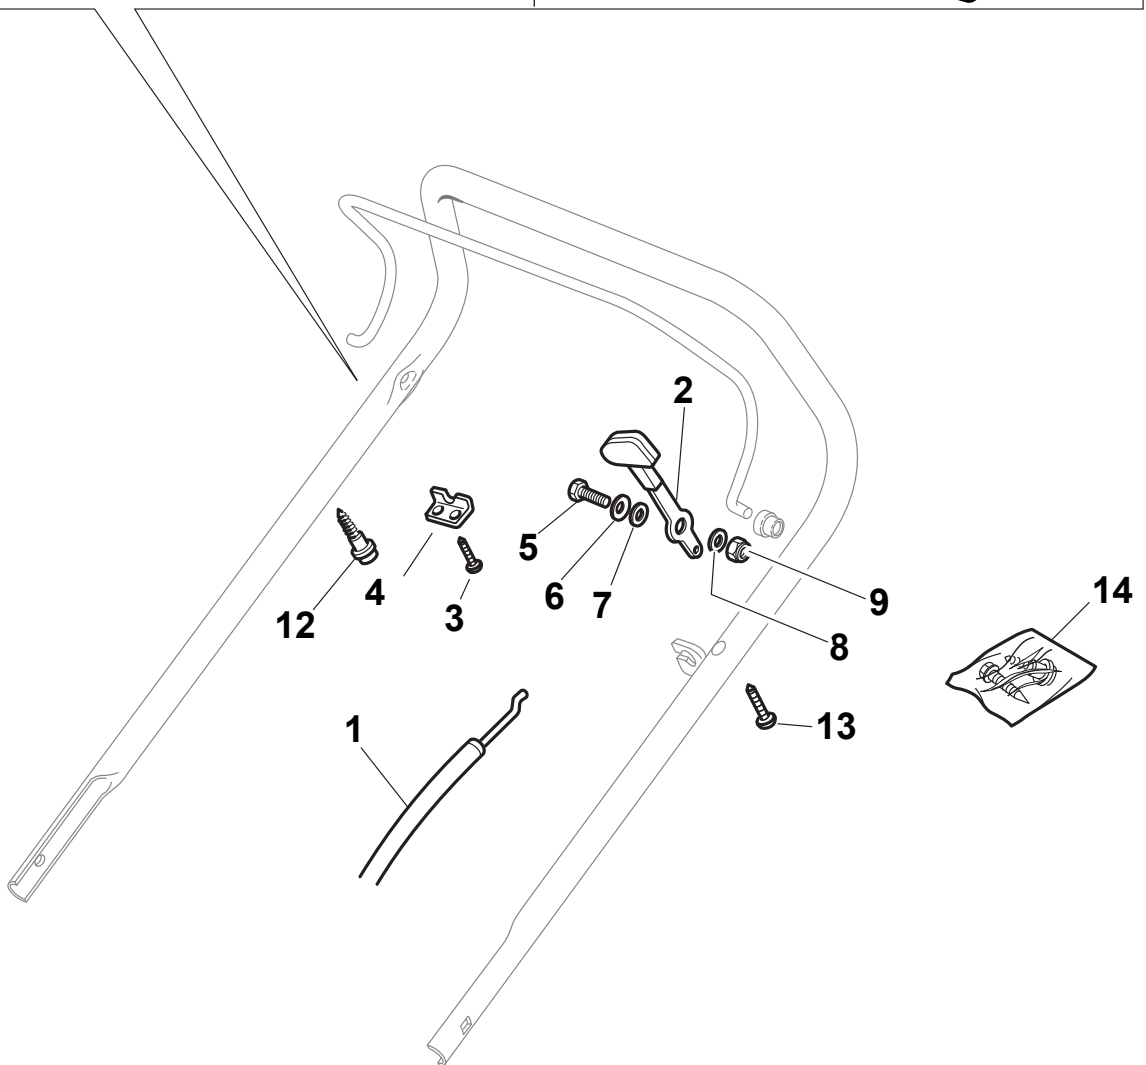

Fig.	Quantity	Part No	Description	Notes
1	1	322108295/1	Side Ejection Conveyor	
2	1	322600313/0	Ejection Guard	
3	2	112727803/0	Screw	
4	1	322806639/0	Fulcrum Pin	
5	2	112154510/0	Nut	
6	2	118203853/0	Screw	
7	1	122450456/0	Spring	
8	1	122517869/1	Pin	
9	2	112604896/0	Crown Fastener	

Fig.	Quantity	Part No	Description	Notes
1	1	381006840/0	Handle, Upper Part	for Delta Dashboard - Fix RPM - Throttle
1	1	381007520/0	Handle, Upper Part	for TD-CA Dashboard
2	1	122430313/0	Guide Spring	
3	1	112521330/0	Washer	
4	1	112154510/0	Nut	
5	1	118390020/0	Conduit Clip Caproeuope	
6	1	181030053/0	Cable, Thread Engine Brake	GGP Engine / B&S 450-500-550-575-625-675-750 Series
6	1	181030054/0	Cable, Thread Engine Brake	SV40 / RV 40 / V35 Engine
6	1	181030056/0	Cable, Thread Engine Brake	B&S 450-500-550-575 Series
6	1	181030070/0	Cable, Thread Engine Brake	Honda Engine
9	1	181003363/1	Lever, Engine Brake Black	
10	1	381030092/1	Cable Rear Drive	
12	1	181003364/0	Drive Control Lever	
13	1	122291050/0	Handgrip Black	

Fig.	Quantity	Part No	Description	Notes
1	1	481007160/0	Throttle Cable	
2	1	381007221/0	Dashboard Throttle Lever	only for B&S 450-500 Series and SV40/RV40/V35 Engines
2	1	381007280/2	Dashboard Throttle Lever	
3	2	112735105/0	Screw	
4	1	322981467/0	Plate	
5	1	112791500/0	Screw	
6	1	112530060/0	Spring Washer	
7	1	112523040/0	Washer	
8	1	112523040/0	Washer	
9	1	112154510/0	Nut	
10	1	322120189/0	Red Dashboard	
11	1	114356743/1	Label	for GGP and HONDA Engines
11	1	114356744/1	Label	for B&S Engines
11	1	114356906/1	Label	for DOV Series
11	1	114357646/1	Label	for HONDA Autochoke Engines
12	1	122943006/0	Screw	
13	1	112728460/0	Screw	
14	1	381008609/0	Outfit, Screws	
15	1	422120152/0	Yellow Dashboard	Yellow
15	1	422120154/0	Red Dashboard	Red
15	1	422120158/0	Black Dashboard	Black