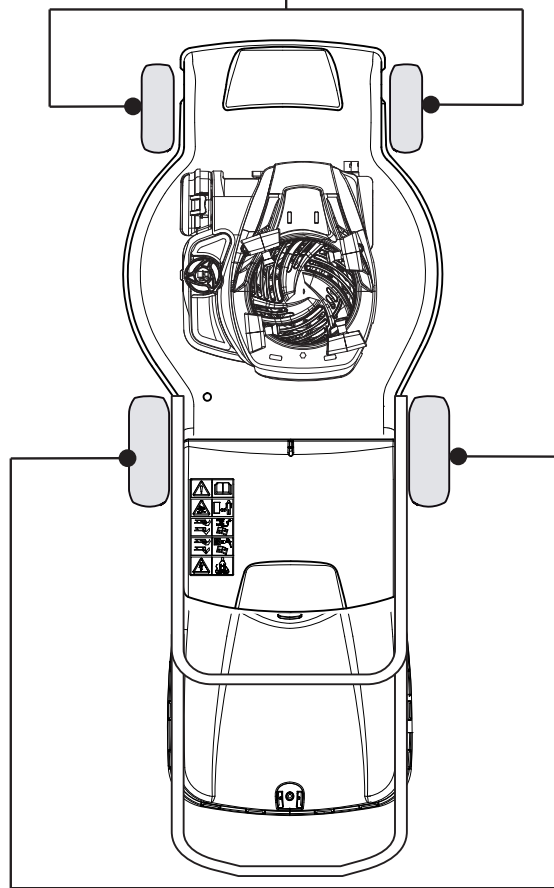

Fig.	Quantity	Part No	Description	Notes
1	1	322108295/1	Side Ejection Conveyor	
2	1	322600313/0	Ejection Guard	
3	2	112727803/0	Screw	
4	1	322806639/0	Fulcrum Pin	
5	2	112154510/0	Nut	
6	2	118203853/0	Screw	
7	1	122450456/0	Spring	
8	1	122517869/1	Pin	
9	2	112604896/0	Crown Fastener	

Fig.	Quantity	Part No	Description	Notes
1	2	112608600/0	Seeger	
2	2	119216035/0	Bearing	
3	2	122753000/0	Pin	
5	1	181003076/1	Gear Box	
6	1	122601904/0	Pulley	
7	1	112645700/0	Elastic Pin	
8	1	122033283/0	Adjustment Rod	
9	1	135063800/0	Trapezoidal Belt	
11	1	122041957/1	Bushing	
12	1	122450063/0	Spring	
13	1	322680009/0	Washer	
14	1	112154510/0	Nut	
15	1	122110230/0	Hub Cover	

DELTA Wheel (Pierced) - Ø 200

DELTA Wheel - Ø 280

NT 484 W TR/E - W TRQ/E

WBH Petrol Steel Wheels and Hub Caps

Issue 9 - 2015

Fig.	Quantity	Part No	Description	Notes
3	2	322110640/0	Hub Cap Grey	
4	2	381007478/1	Wheel	
2	8	119216035/0	Bearing	
1	2	381007477/0	Wheel	