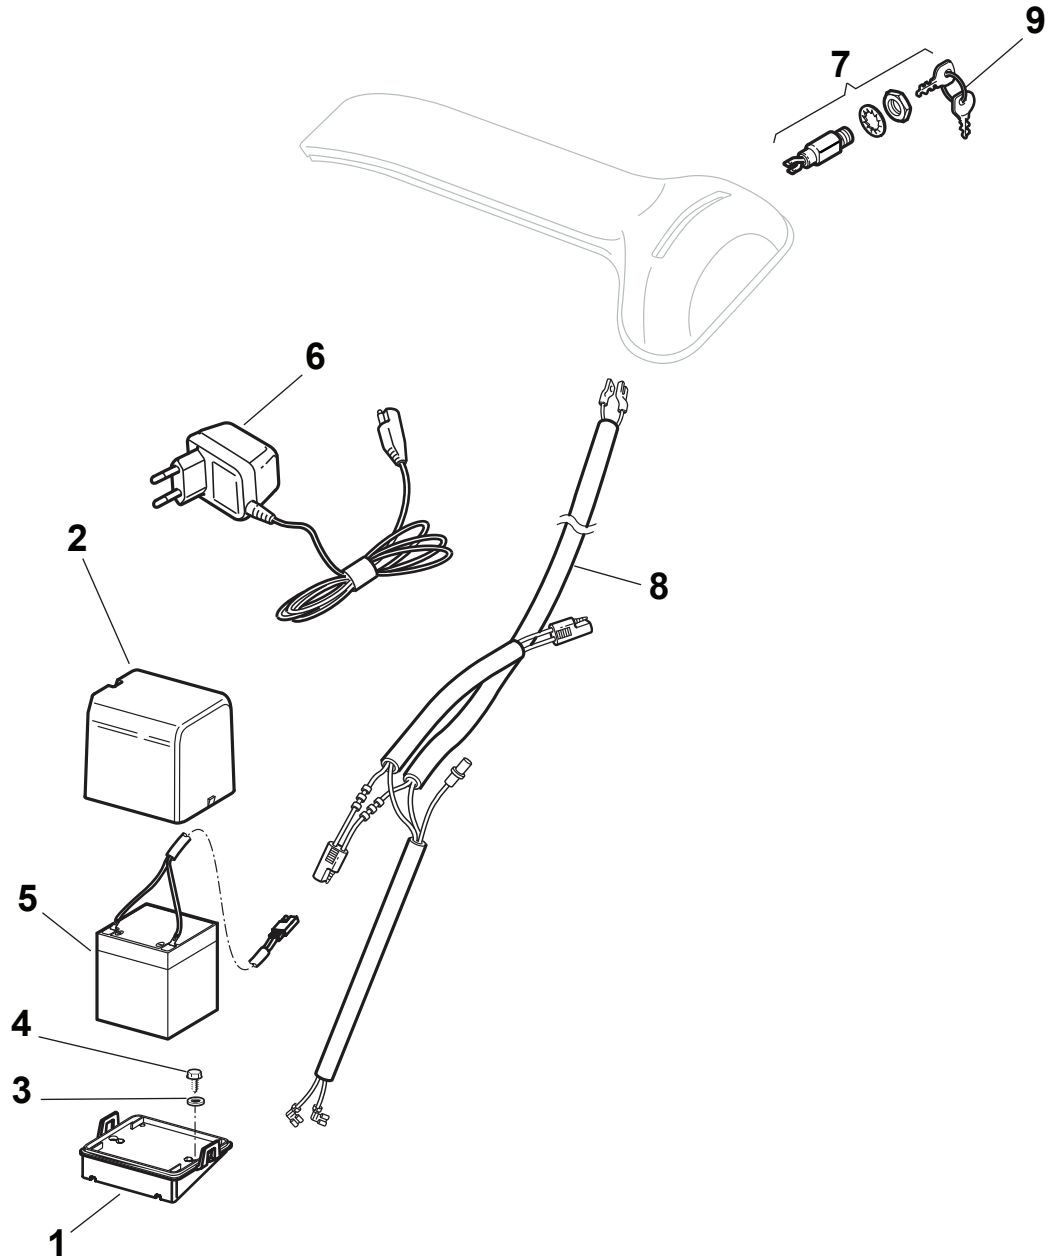

Fig.	Quantity	Part No	Description	Notes
1	1	481007160/0	Throttle Cable	
2	1	381007221/0	Dashboard Throttle Lever	only for B&S 450-500 Series and SV40/RV40/V35 Engines
2	1	381007280/2	Dashboard Throttle Lever	
3	2	112735105/0	Screw	
4	1	322981467/0	Plate	
5	1	112791500/0	Screw	
6	1	112530060/0	Spring Washer	
7	1	112523040/0	Washer	
8	1	112523040/0	Washer	
9	1	112154510/0	Nut	
10	1	322120189/0	Red Dashboard	
11	1	114356743/1	Label	for GGP and HONDA Engines
11	1	114356744/1	Label	for B&S Engines
11	1	114356906/1	Label	for DOV Series
11	1	114357646/1	Label	for HONDA Autochoke Engines
12	1	122943006/0	Screw	
13	1	112728460/0	Screw	
14	1	381008609/0	Outfit, Screws	
15	1	422120152/0	Yellow Dashboard	Yellow
15	1	422120154/0	Red Dashboard	Red
15	1	422120158/0	Black Dashboard	Black