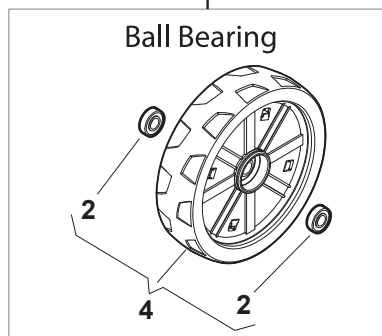

DELTA Wheel (Pierced) - Ø 200

DELTA Wheel - Ø 280

NT 484 W TR/E - W TRQ/E

WBH Petrol Steel   Wheels and Hub Caps

Issue 9 - 2015

Fig.	Quantity	Part No	Description	Notes
3	2	322110640/0	Hub Cap Grey	
4	2	381007478/1	Wheel	
2	8	119216035/0	Bearing	
1	2	381007477/0	Wheel