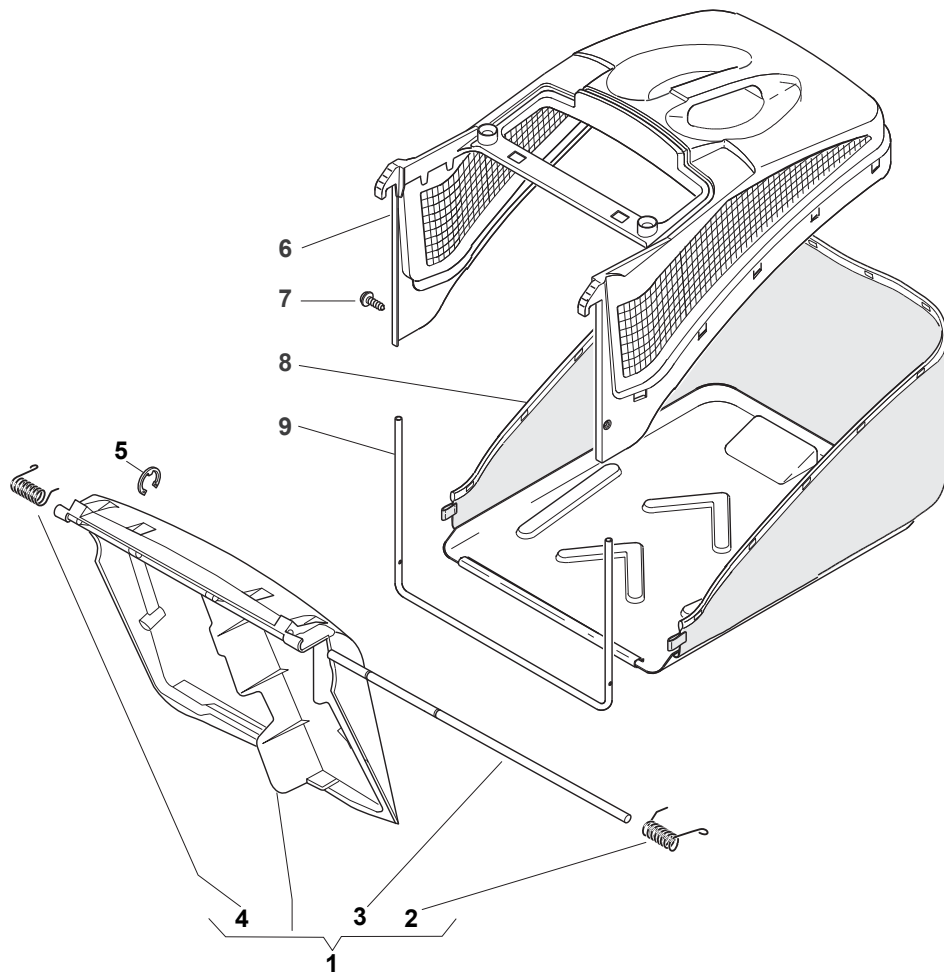

Fig.	Quantity	Part No	Description	Notes
1	3	112735108/1	Screw	
2	1	122465607/3	Hub With Pulley, Crankshaft Ø 22.2	for B&S and GGP Engines
2	1	122465608/2	Hub With Pulley, Crankshaft Ø 25	for HONDA Engines
3	1	181004397/0	Blade Winged	
4	1	122160400/0	Elastic Disc	
5	1	112523080/0	Washer	
6	1	112735698/0	Screw	
7	1	112139100/0	Feather, Crankshaft Ø 22,2	for B&S and GGP Engines
7	1	112139150/0	Feather, Crankshaft Ø 25	for HONDA Engines