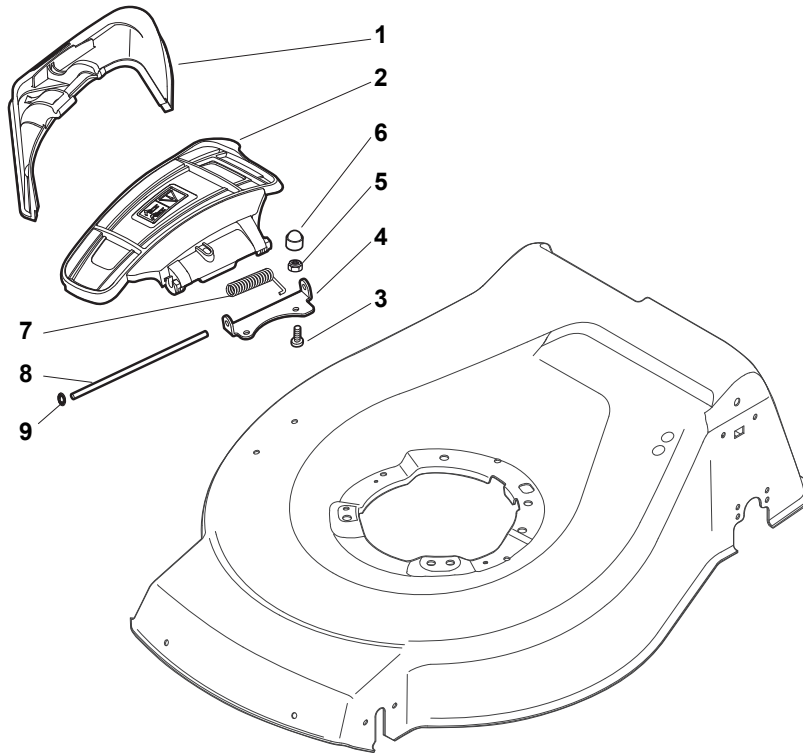

THIS INFORMATION IS NOT INTENDED FOR SALE OR RESALE, AND THIS NOTICE MUST REMAIN ON ALL COPIES.

Fig.	Quantity	Part No	Description	Notes
20	1	322394522/0	Knob	Delta Knob
1	1	381004536/0	Red Deck	
1	1	381004538/0	Red Deck	Side Discharge
1	1	381004562/0	Yellow Deck	
1	1	381004731/0	Grey Deck	Side Discharge
1	1	381004741/0	Grey Deck	
2	1	122534131/0	Pin	
3	1	381003398/0	Lever, Height Adjustment	
4	1	112154510/0	Nut	
5	1	112788512/0	Screw	
6	1	322394503/0	Knob	NT Knob
7	1	112521310/0	Washer	
8	1	112150000/0	Nut	
9	1	112728450/0	Screw	
10	1	322034002/0	Washing Connection	
11	1	322735589/0	Sector, Height Adjustment	
12	2	122171002/0	Spacer	
13	2	112789000/0	Screw	
14	1	381003351/0	Wheels Adjusting Lever	
15	2	112154330/0	Nut	
16	4	112727803/0	Screw	
17	1	381002881/1	Front Wheel Axle	
18	4	112154510/0	Nut	
21	2	322600145/0	Protection, Wheel	
24	4	112521350/0	Washer	
25	4	112155000/0	Nut	
27	2	322600208/0	Protection, Wheel	
31	1	381302835/1	Axle, Rear Wheels	
32	1	122450460/0	Spring	
33	4	112728697/0	Screw	
34	2	322545152/0	Plate	
35	4	112728697/0	Screw	
36	2	322785304/1	Support	
37	1	122570134/0	Left Pinion	
38	2	322120115/0	Wheels Crown	
39	6	112728706/0	Screw	
40	1	122570133/0	Right Pinion	
41	1	122446192/0	Spring	

Fig.	Quantity	Part No	Description	Notes
1	1	322108295/1	Side Ejection Conveyor	
2	1	322600313/0	Ejection Guard	
3	2	112727803/0	Screw	
4	1	322806639/0	Fulcrum Pin	
5	2	112154510/0	Nut	
6	2	118203853/0	Screw	
7	1	122450456/0	Spring	
8	1	122517869/1	Pin	
9	2	112604896/0	Crown Fastener	