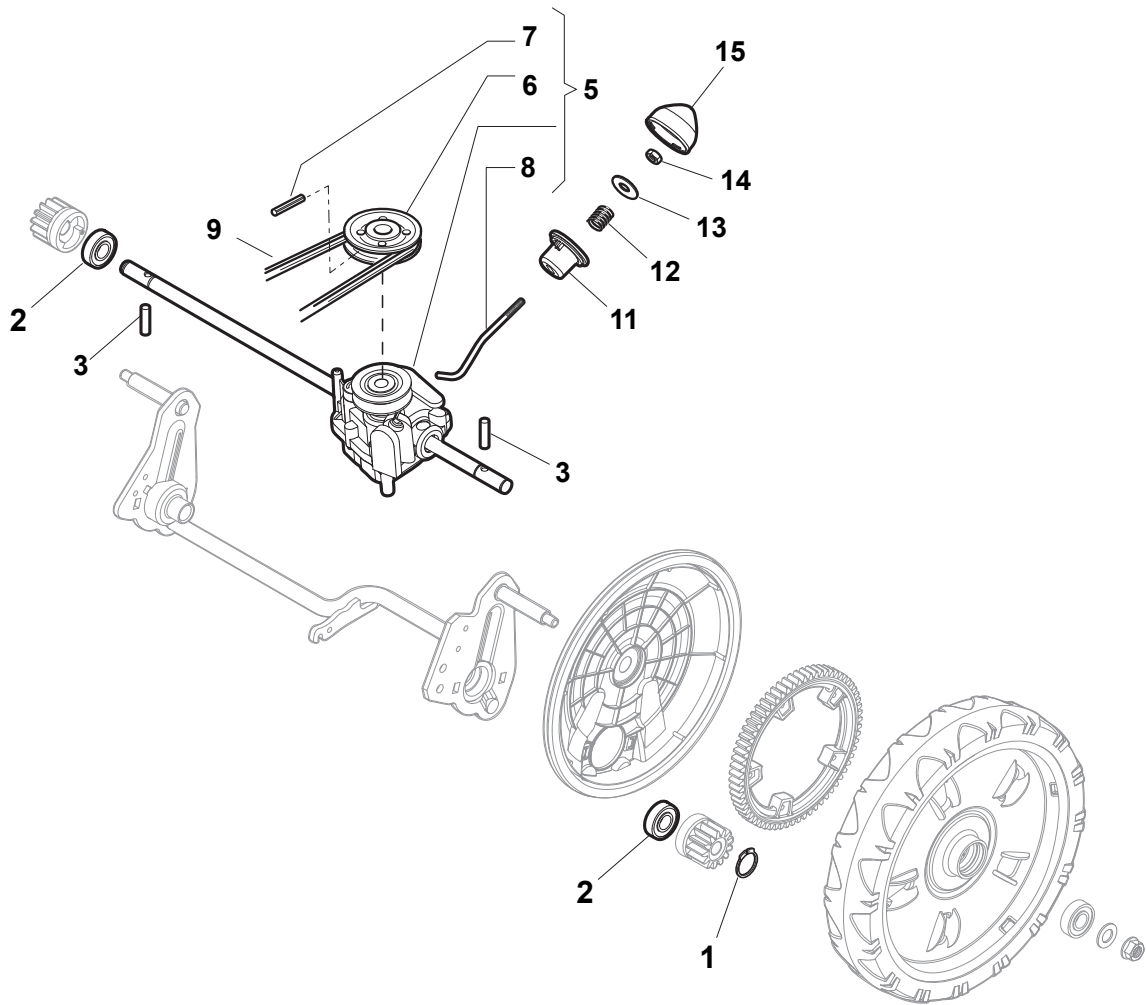

Fig.	Quantity	Part No	Description	Notes
1	1	322108295/1	Side Ejection Conveyor	
2	1	322600313/0	Ejection Guard	
3	2	112727803/0	Screw	
4	1	322806639/0	Fulcrum Pin	
5	2	112154510/0	Nut	
6	2	118203853/0	Screw	
7	1	122450456/0	Spring	
8	1	122517869/1	Pin	
9	2	112604896/0	Crown Fastener	

Fig.	Quantity	Part No	Description	Notes
12	1	118204136/0	Battery Charger	CE plugg with B&S 775IS
1	2	112731590/0	Screw	
2	2	125160012/0	Spacer	
3	1	322785123/0	Battery Support	
4	1	118120052/0	Battery	
5	1	322109530/0	Battery Cover	
6	1	118204192/3	Electric Start Wire	
6	1	118204198/0	Electric Start Wire	
7	1	322722801/0	Starting Block Outer Half-Bearing	
8	1	322722800/0	Starting Block Inner Half-Bearing	
9	1	118450050/0	Starting Block	
10	2	112728702/0	Screw	
11	1	112728691/0	Screw	
12	1	118204120/0	Battery Charger	CE plugg
12	1	118204121/0	Battery Charger	UK plugg
13	1	118210016/1	Starting Key	

Fig.	Quantity	Part No	Description	Notes
1	2	112608600/0	Seeger	
2	2	119216035/0	Bearing	
3	2	122753000/0	Pin	
5	1	181003076/1	Gear Box	
6	1	122601904/0	Pulley	
7	1	112645700/0	Elastic Pin	
8	1	122033283/0	Adjustment Rod	
9	1	135063800/0	Trapezoidal Belt	
11	1	122041957/1	Bushing	
12	1	122450063/0	Spring	
13	1	322680009/0	Washer	
14	1	112154510/0	Nut	
15	1	122110230/0	Hub Cover	