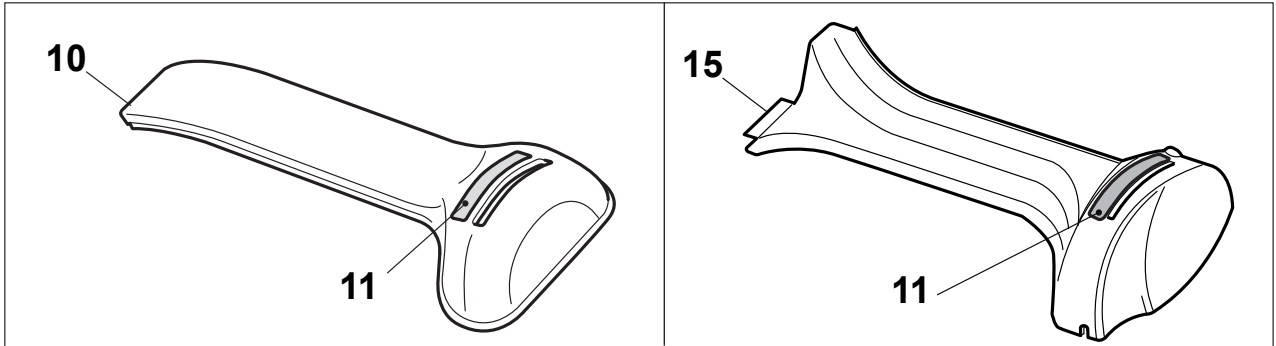

Fig.	Quantity	Part No	Description	Notes
1	1	181005503/1	Throttle Cable	for HONDA AC Engines
1	1	181005504/1	Throttle Cable	for SV40/RV40/V35 Engines
1	1	181005525/0	Throttle Cable	for B&S 500-550-575 Series
1	1	181005537/0	Throttle Cable	for GGP RS/RSC/RSCT Engines
1	1	181005501/1	Throttle Cable	for GGP and HONDA Engines
2	1	112735103/0	Screw	
3	1	112523040/0	Washer	