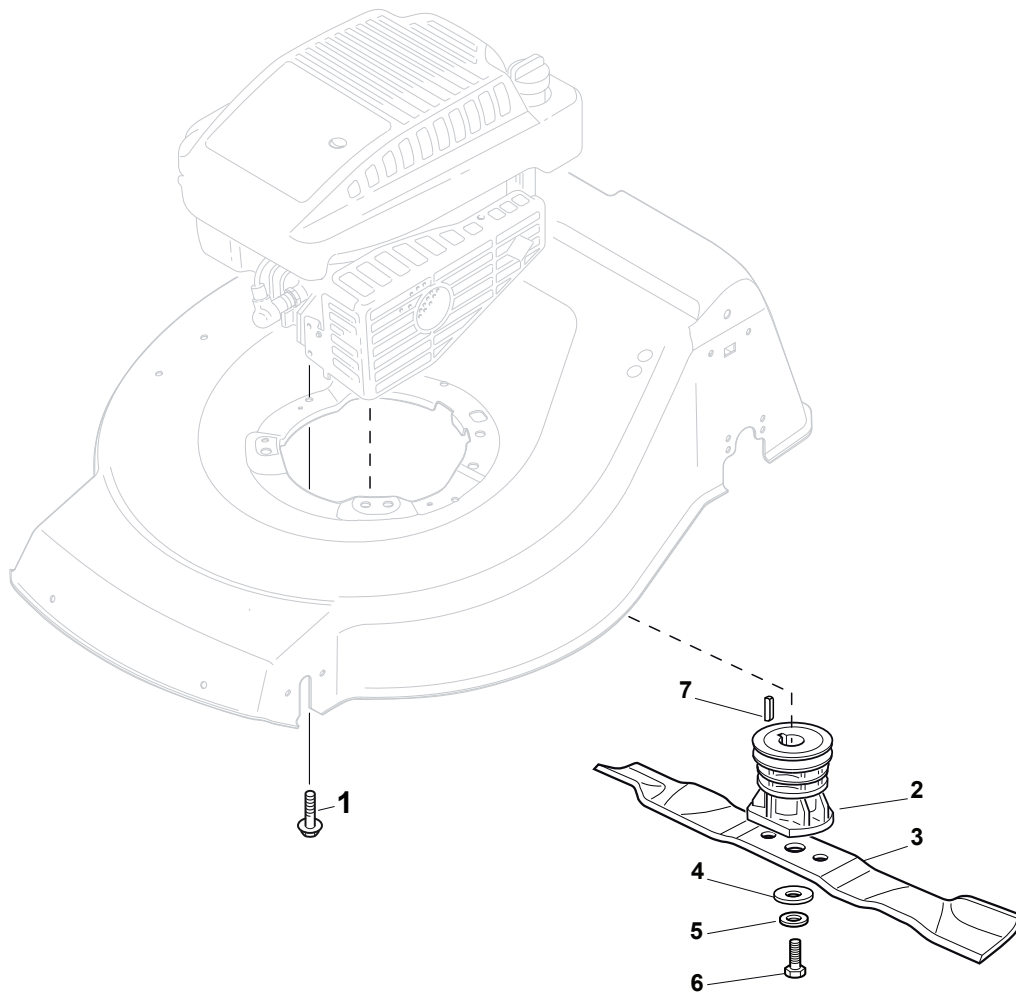

Fig.	Quantity	Part No	Description	Notes
1	3	112735108/1	Screw	
2	1	122465607/3	Hub With Pulley, Crankshaft Ø 22.2	for B&S and GGP Engines
2	1	122465608/2	Hub With Pulley, Crankshaft Ø 25	for HONDA Engines
3	1	181004397/0	Blade Winged	
4	1	122160400/0	Elastic Disc	
5	1	112523080/0	Washer	
6	1	112735698/0	Screw	
7	1	112139100/0	Feather, Crankshaft Ø 22,2	for B&S and GGP Engines
7	1	112139150/0	Feather, Crankshaft Ø 25	for HONDA Engines