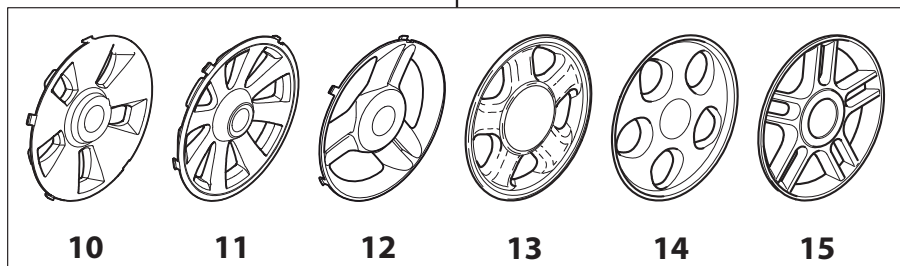

DELTA Wheels - Ø 200

NTD Wheels - Ø 200

DELTA Wheels - Ø 280

NTD Wheels - Ø 280

Fig.	Quantity	Part No	Description	Notes
1	2	381007483/1	Wheel	
2	8	119216035/0	Bearing	
3	2	381007416/2	Wheel	
4	2	381007478/1	Wheel	
5	2	381007417/2	Wheel	

DELTA Wheel (Pierced) - Ø 200

DELTA Wheel - Ø 280

NT 484 W TR/E - W TRQ/E

WBH Petrol Steel Wheels and Hub Caps

Issue 9 - 2015

Fig.	Quantity	Part No	Description	Notes
3	2	322110640/0	Hub Cap Grey	
4	2	381007478/1	Wheel	
2	8	119216035/0	Bearing	
1	2	381007477/0	Wheel	