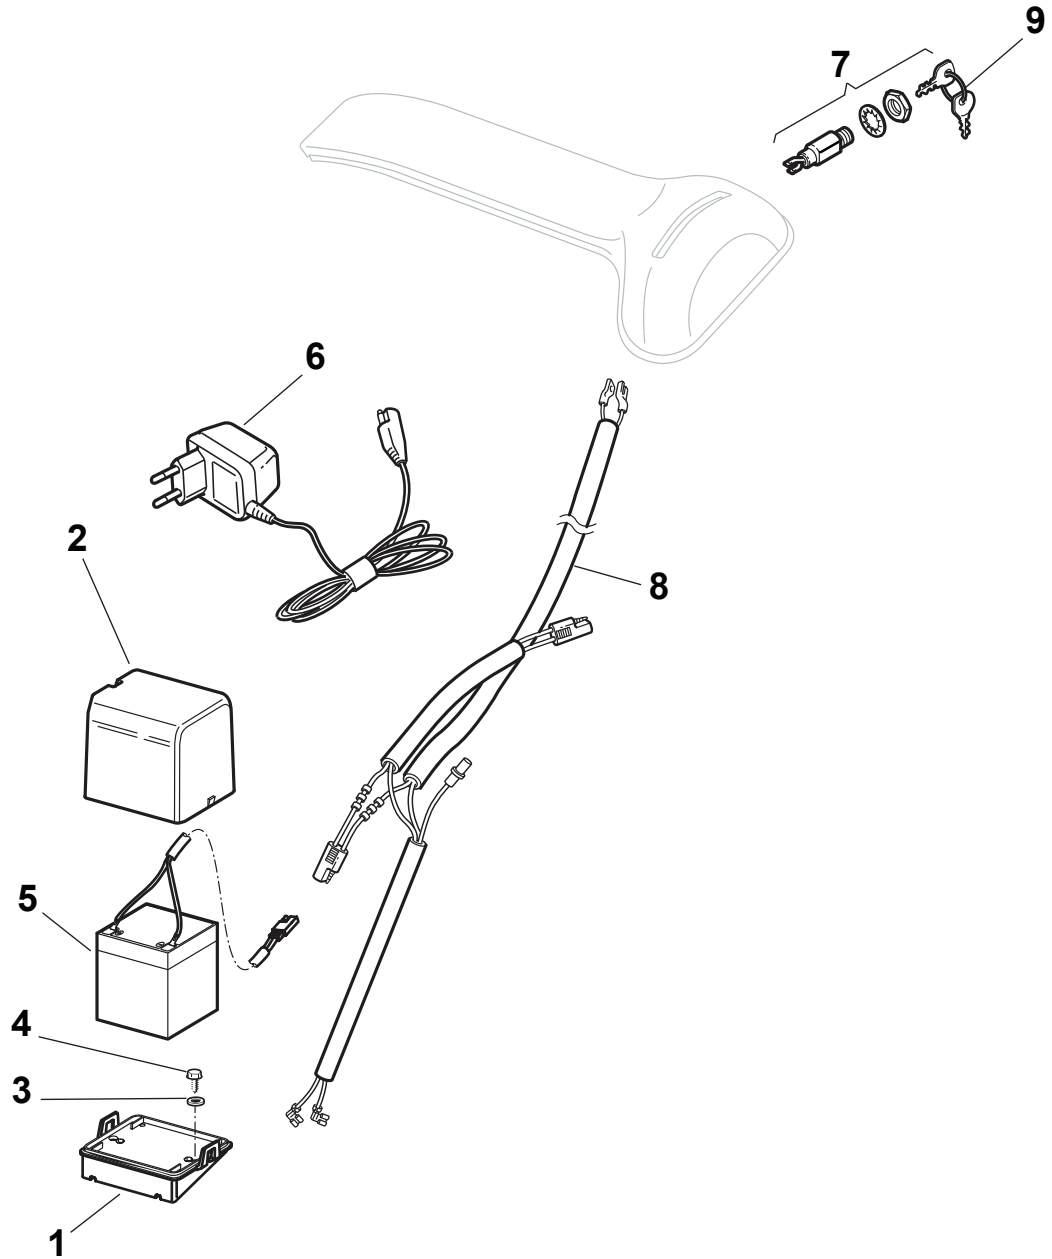

Fig.	Quantity	Part No	Description	Notes
1	1	481007160/0	Throttle Cable	
2	1	381007221/0	Dashboard Throttle Lever	SV40-RV 40-V35 Engine / B&S 450-500 Series
2	1	381007280/2	Dashboard Throttle Lever	
3	2	112735105/0	Screw	
4	1	322981467/0	Plate	
5	1	112791500/0	Screw	
6	1	112530060/0	Spring Washer	
7	1	112523040/0	Washer	
8	1	112523040/0	Washer	
9	1	112154510/0	Nut	
10	1	322120189/0	Red Dashboard	
11	1	114357646/1	Label	
11	1	114356743/1	Label	
12	1	122943006/0	Screw	
13	1	112728460/0	Screw	
14	1	381008609/0	Outfit, Screws	

Fig.	Quantity	Part No	Description	Notes
1	1	481007160/0	Throttle Cable	
2	1	381007221/0	Dashboard Throttle Lever	SV40-RV 40-V35 Engine / B&S 450-500 Series
2	1	381007280/2	Dashboard Throttle Lever	
3	2	112735105/0	Screw	
4	1	322981467/0	Plate	
5	1	112791500/0	Screw	
6	1	112530060/0	Spring Washer	
7	1	112523040/0	Washer	
8	1	112523040/0	Washer	
9	1	112154510/0	Nut	
10	1	422120152/0	Yellow Dashboard	Yellow
10	1	422120154/0	Red Dashboard	Red
10	1	422120158/0	Black Dashboard	Black
11	1	114357646/1	Label	
11	1	114356743/1	Label	
12	1	122943006/0	Screw	
13	1	112728460/0	Screw	
14	1	381008609/0	Outfit, Screws	