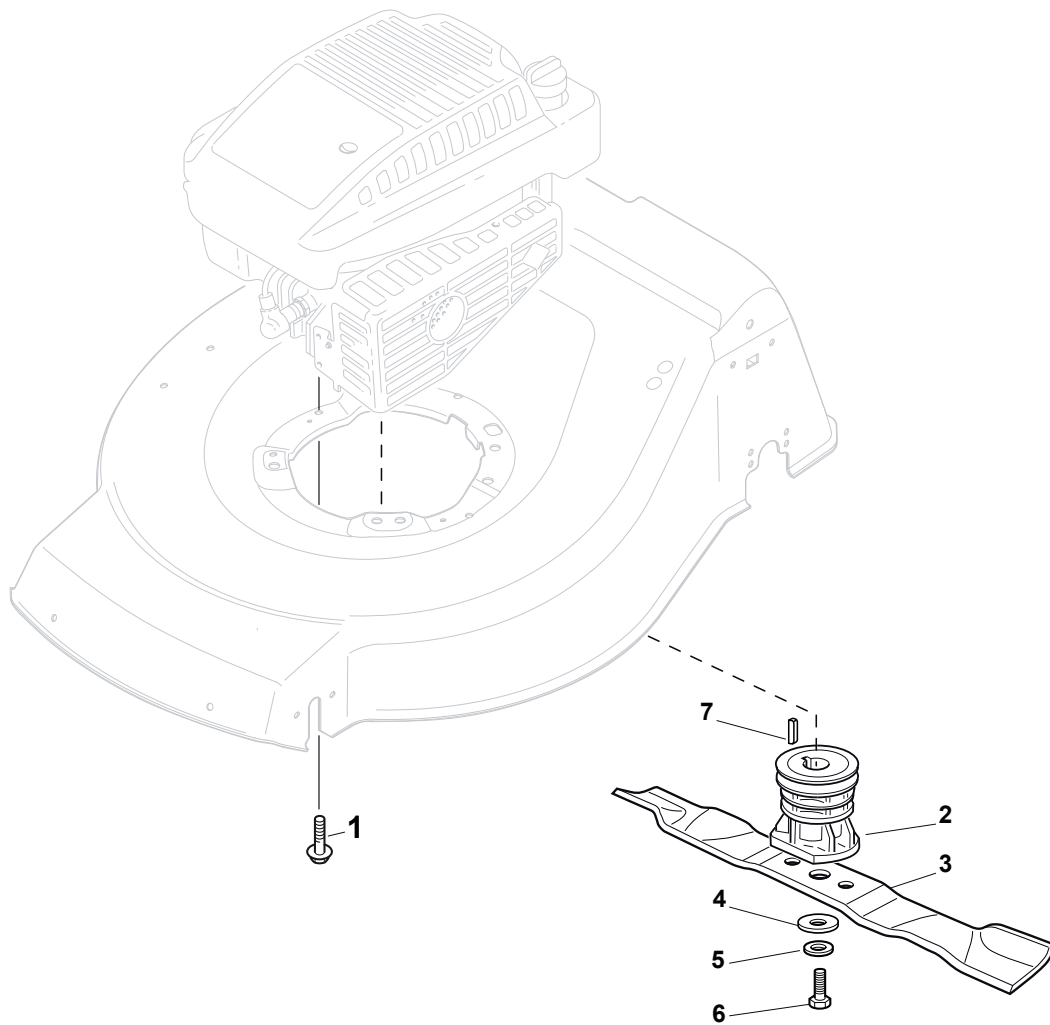

Fig.	Quantity	Part No	Description	Notes
1	1	322108295/1	Side Ejection Conveyor	
2	1	322600313/0	Ejection Guard	
3	2	112727803/0	Screw	
4	1	322806639/0	Fulcrum Pin	
5	2	112154510/0	Nut	
6	2	118203853/0	Screw	
7	1	122450456/0	Spring	
8	1	122517869/1	Pin	
9	2	112604896/0	Crown Fastener	