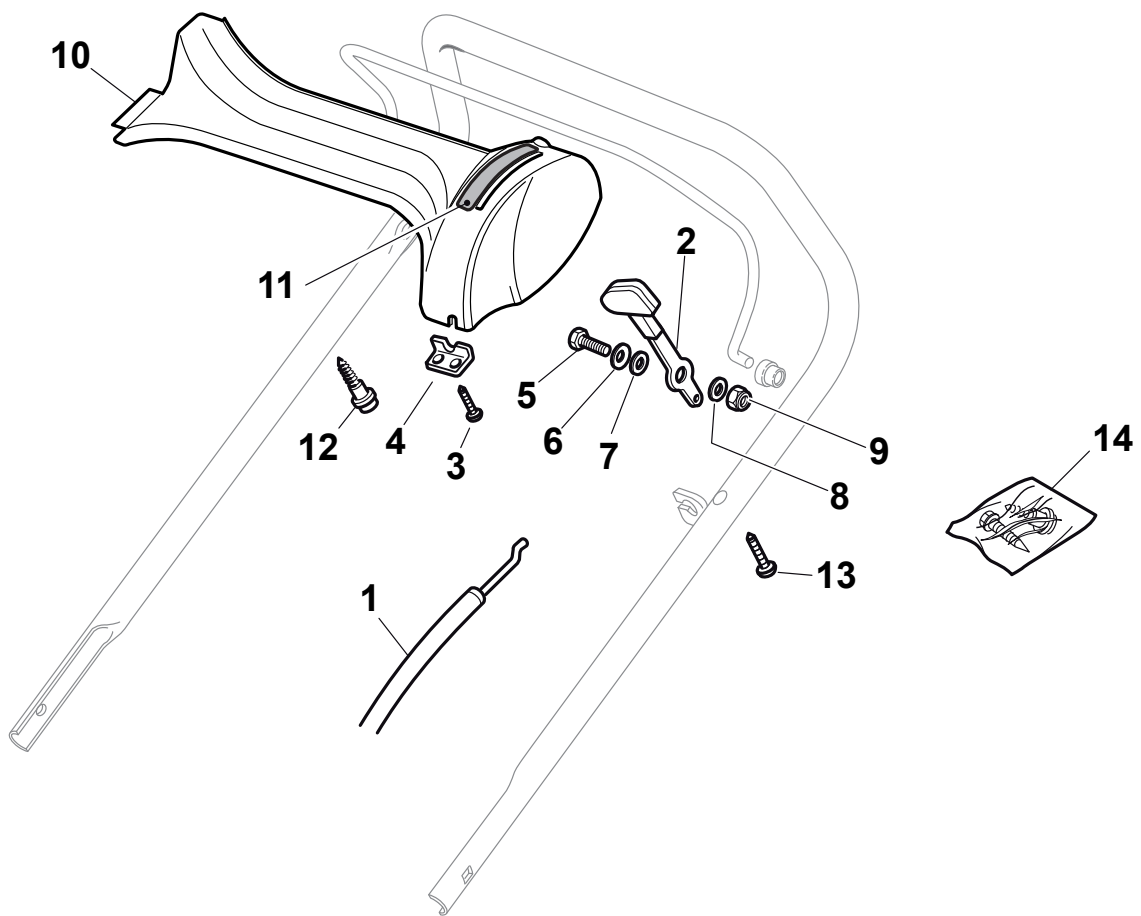

Fig.	Quantity	Part No	Description	Notes
1	1	381006840/0	Handle, Upper Part	for Delta Dashboard - Fix RPM - Throttle
1	1	381007520/0	Handle, Upper Part	for TD-CA Dashboard
2	1	122430313/0	Guide Spring	
3	1	112521330/0	Washer	
4	1	112154510/0	Nut	
5	1	118390020/0	Conduit Clip Caproeuope	
6	1	181030053/0	Cable, Thread Engine Brake	GGP Engine / B&S 450-500-550-575-625-675-750 Series
6	1	181030054/0	Cable, Thread Engine Brake	SV40 / RV 40 / V35 Engine
6	1	181030056/0	Cable, Thread Engine Brake	B&S 450-500-550-575 Series
6	1	181030070/0	Cable, Thread Engine Brake	Honda Engine
9	1	181003363/1	Lever, Engine Brake Black	
10	1	381030092/1	Cable Rear Drive	
12	1	181003364/0	Drive Control Lever	
13	1	122291050/0	Handgrip Black	

# NT 484 TR/E - 484 TRQ/E

WBH Petrol Steel Controls

Issue 9 - 2015

Fig.	Quantity	Part No	Description	Notes
1	1	181005503/1	Throttle Cable	for HONDA AC Engines
1	1	181005504/1	Throttle Cable	for SV40/RV40/V35 Engines
1	1	181005525/0	Throttle Cable	for B&S 500-550-575 Series
1	1	181005537/0	Throttle Cable	for GGP RS/RSC/RSCT Engines
1	1	181005501/1	Throttle Cable	for GGP and HONDA Engines
2	1	112735103/0	Screw	
3	1	112523040/0	Washer	

Fig.	Quantity	Part No	Description	Notes
1	1	481007160/0	Throttle Cable	
2	1	381007221/0	Dashboard Throttle Lever	SV40-RV 40-V35 Engine / B&S 450-500 Series
2	1	381007280/2	Dashboard Throttle Lever	
3	2	112735105/0	Screw	
4	1	322981467/0	Plate	
5	1	112791500/0	Screw	
6	1	112530060/0	Spring Washer	
7	1	112523040/0	Washer	
8	1	112523040/0	Washer	
9	1	112154510/0	Nut	
10	1	322120189/0	Red Dashboard	
11	1	114357646/1	Label	
11	1	114356743/1	Label	
12	1	122943006/0	Screw	
13	1	112728460/0	Screw	
14	1	381008609/0	Outfit, Screws	