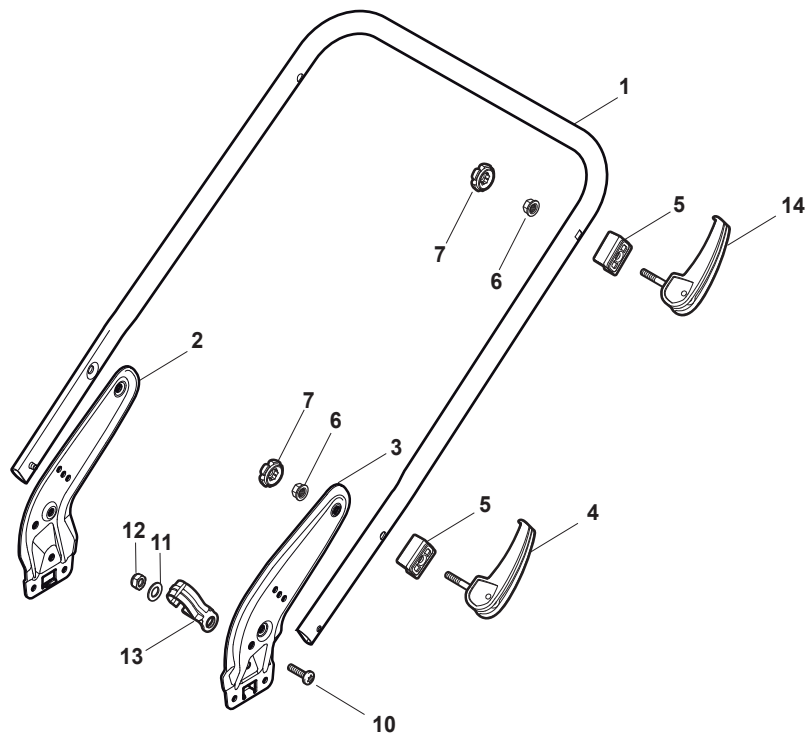

Fig.	Quantity	Part No	Description	Notes
1	1	322108295/1	Side Ejection Conveyor	
2	1	322600313/0	Ejection Guard	
3	2	112727803/0	Screw	
4	1	322806639/0	Fulcrum Pin	
5	2	112154510/0	Nut	
6	2	118203853/0	Screw	
7	1	122450456/0	Spring	
8	1	122517869/1	Pin	
9	2	112604896/0	Crown Fastener	

Fig.	Quantity	Part No	Description	Notes
1	1	322500102/0	Front Combi	
2	2	112523000/1	Washer	
3	2	112728124/0	Screw	
5	1	322226143/0	Mask, Red	
5	1	322226144/0	Mask, Yellow	with Stiga Logo
5	1	322226151/0	Mask, Black	with Stiga Logo
5	1	322226153/0	Mask, Black	
5	1	322226155/0	Mask, Yellow	
6	2	112727799/0	Screw	
7	1	322393638/0	Handlegrip Black	
7	1	322393639/0	Handle, Grey	
7	1	322393640/0	Handle, Yellow	
8	2	112154510/0	Nut	
9	2	112728697/0	Screw	
10	1	322820082/0	Cap	
11	1	322820083/0	Cap	
12	1	322226167/0	Front Plate	
13	1	322226165/0	Mask, Black	
14	2	112728300/0	Screw	
15	1	322226157/0	Mask, Black	
16	1	322393642/0	Bumper Handle	
17	2	112727799/0	Screw	
18	2	112154510/0	Nut	

Fig.	Quantity	Part No	Description	Notes
1	1	381006719/0	Handle Lower Part	Black
1	1	381006720/0	Handle Lower Part	Grey
1	1	381007539/0	Handle, Lower Part Yellow	Yellow
2	1	381005149/0	Right Bracket	Black
2	1	381005185/0	Right Bracket	Stiga Grey
3	1	381005151/0	Left Bracket	Black
3	1	381005187/0	Left Bracket	Stiga Grey
4	4	381003253/0	Handle	
5	4	322680016/0	Washer	
6	4	122131750/0	Nut	
7	4	322399835/0	Knob	
10	2	112760605/0	Screw	
11	2	125038002/1	Bushing	
12	2	112155000/0	Nut	
13	1	322192156/0	Clip	
14	2	381103350/0	Handle	