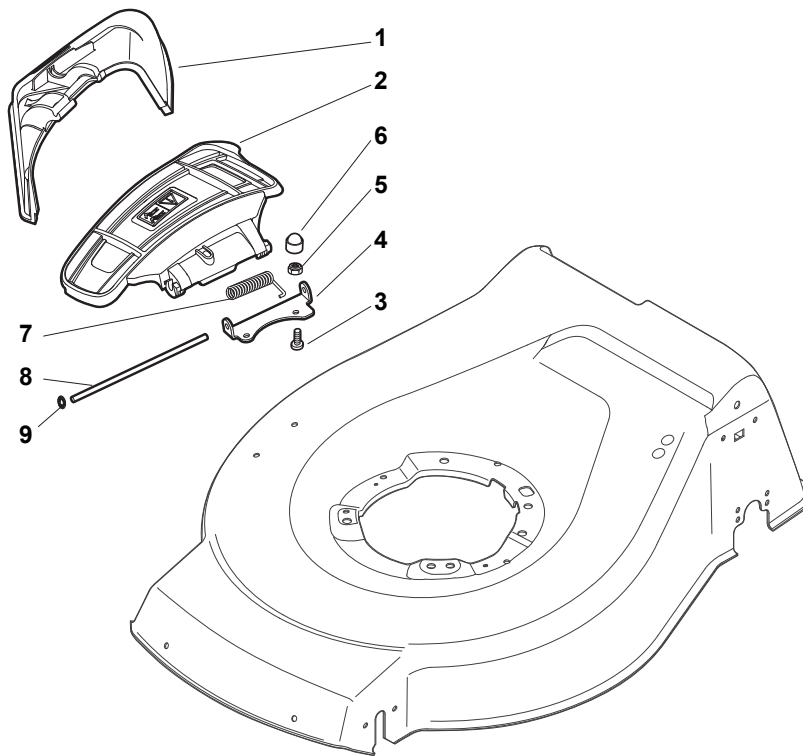

CARTER STANDARD (No Mulching)

CARTER MULCHING (No Mulching)

KIT MULCHING

Fig.	Quantity	Part No	Description	Notes
1	1	322291150/0	Rubber Insert	
2	1	122060192/0	Belt Protection	
3	1	112728530/0	Screw	
4	3	112728530/0	Screw	
5	1	322060198/1	Belt Protection	Not for BBC models
6	1	322140223/0	Deflector	
7	1	322500102/0	Front Combi	
8	2	112523000/1	Washer	
9	2	112728124/0	Screw	

Fig.	Quantity	Part No	Description	Notes
1	1	322108295/1	Side Ejection Conveyor	
2	1	322600313/0	Ejection Guard	
3	2	112727803/0	Screw	
4	1	322806639/0	Fulcrum Pin	
5	2	112154510/0	Nut	
6	2	118203853/0	Screw	
7	1	122450456/0	Spring	
8	1	122517869/1	Pin	
9	2	112604896/0	Crown Fastener	