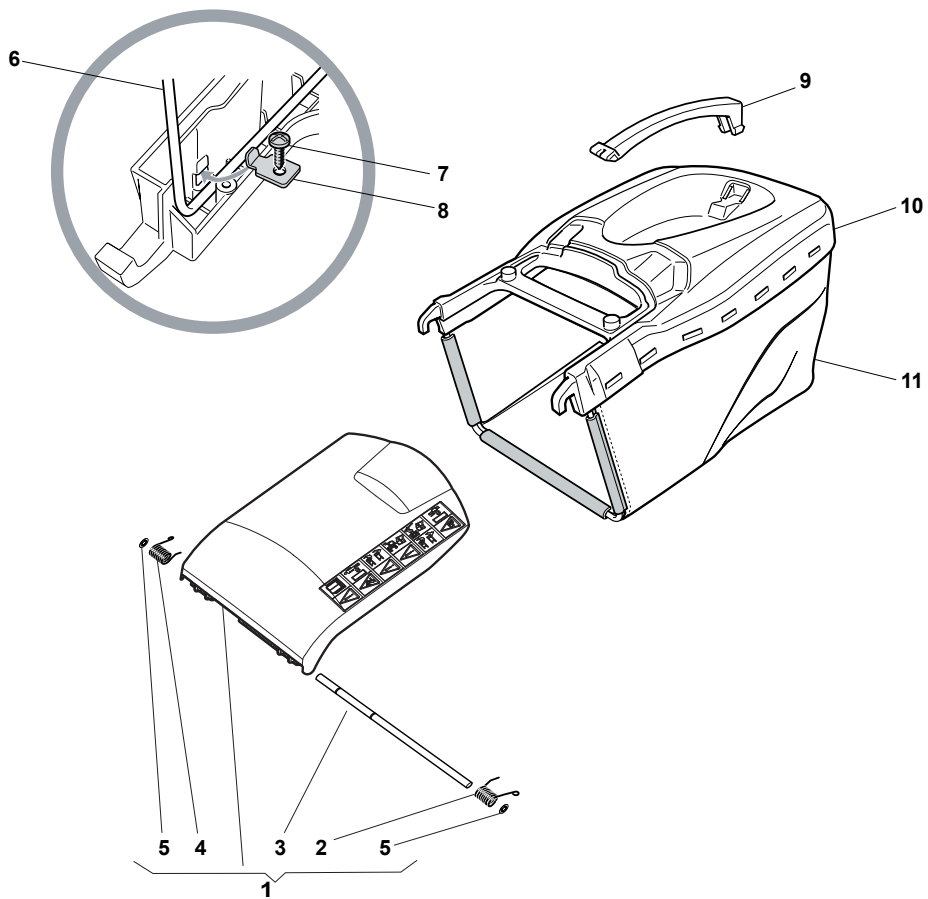

Fig.	Quantity	Part No	Description	Notes
1	1	381008021/2	Stone Guard	Black
2	1	122450420/1	Left Protection Spring	
3	1	122517906/1	Fulcrum Pin	
4	1	122450410/1	Right Spring	
5	1	112000930/0	Benzing Ring	
6	1	122486093/0	Box, Upper Side	
7	2	112728445/0	Screw	
8	1	181002195/0	Box, Fabric	
9	1	122608523/0	Stiffening	