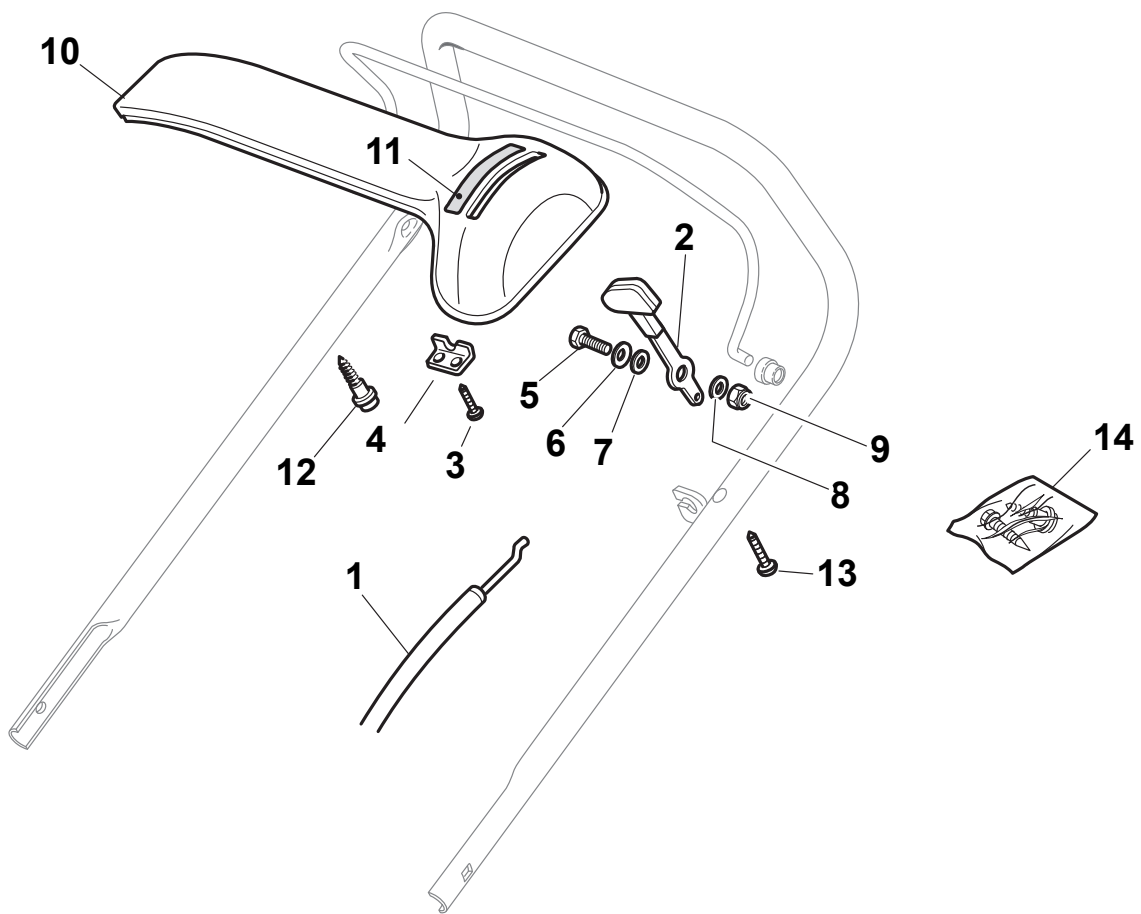

Fig.	Quantity	Part No	Description	Notes
1	1	481007160/0	Throttle Cable	
2	1	381007221/0	Dashboard Throttle Lever	SV40-RV 40-V35 Engine / B&S 450-500 Series
2	1	381007280/2	Dashboard Throttle Lever	
3	2	112735105/0	Screw	
4	1	322981467/0	Plate	
5	1	112791500/0	Screw	
6	1	112530060/0	Spring Washer	
7	1	112523040/0	Washer	
8	1	112523040/0	Washer	
9	1	112154510/0	Nut	
10	1	322120189/0	Red Dashboard	
11	1	114357646/1	Label	
11	1	114356743/1	Label	
12	1	122943006/0	Screw	
13	1	112728460/0	Screw	
14	1	381008609/0	Outfit, Screws	

Fig.	Quantity	Part No	Description	Notes
1	1	481007160/0	Throttle Cable	
2	1	381007221/0	Dashboard Throttle Lever	SV40-RV 40-V35 Engine / B&S 450-500 Series
2	1	381007280/2	Dashboard Throttle Lever	
3	2	112735105/0	Screw	
4	1	322981467/0	Plate	
5	1	112791500/0	Screw	
6	1	112530060/0	Spring Washer	
7	1	112523040/0	Washer	
8	1	112523040/0	Washer	
9	1	112154510/0	Nut	
10	1	422120152/0	Yellow Dashboard	Yellow
10	1	422120154/0	Red Dashboard	Red
10	1	422120158/0	Black Dashboard	Black
11	1	114357646/1	Label	
11	1	114356743/1	Label	
12	1	122943006/0	Screw	
13	1	112728460/0	Screw	
14	1	381008609/0	Outfit, Screws	