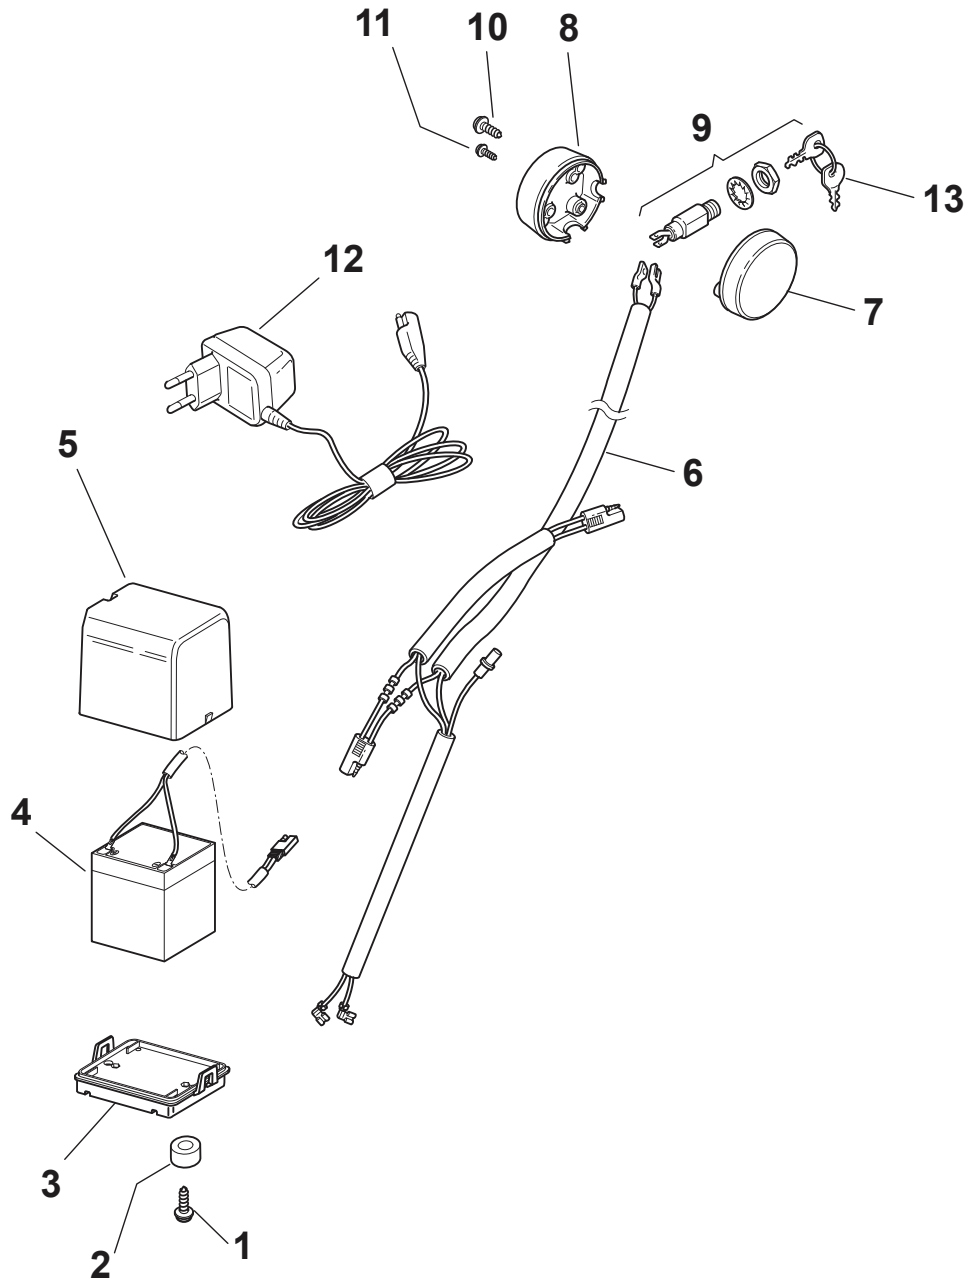

Fig.	Quantity	Part No	Description	Notes
1	1	322108295/1	Side Ejection Conveyor	
2	1	322600313/0	Ejection Guard	
3	2	112727803/0	Screw	
4	1	322806639/0	Fulcrum Pin	
5	2	112154510/0	Nut	
6	2	118203853/0	Screw	
7	1	122450456/0	Spring	
8	1	122517869/1	Pin	
9	2	112604896/0	Crown Fastener	

Fig.	Quantity	Part No	Description	Notes
1	1	481007160/0	Throttle Cable	
2	1	381007221/0	Dashboard Throttle Lever	SV40-RV 40-V35 Engine / B&S 450-500 Series
2	1	381007280/2	Dashboard Throttle Lever	
3	2	112735105/0	Screw	
4	1	322981467/0	Plate	
5	1	112791500/0	Screw	
6	1	112530060/0	Spring Washer	
7	1	112523040/0	Washer	
8	1	112523040/0	Washer	
9	1	112154510/0	Nut	
10	1	322120189/0	Red Dashboard	
11	1	114357646/1	Label	
11	1	114356743/1	Label	
12	1	122943006/0	Screw	
13	1	112728460/0	Screw	
14	1	381008609/0	Outfit, Screws	

Fig.	Quantity	Part No	Description	Notes
1	1	481007160/0	Throttle Cable	
2	1	381007221/0	Dashboard Throttle Lever	SV40-RV 40-V35 Engine / B&S 450-500 Series
2	1	381007280/2	Dashboard Throttle Lever	
3	2	112735105/0	Screw	
4	1	322981467/0	Plate	
5	1	112791500/0	Screw	
6	1	112530060/0	Spring Washer	
7	1	112523040/0	Washer	
8	1	112523040/0	Washer	
9	1	112154510/0	Nut	
10	1	422120152/0	Yellow Dashboard	Yellow
10	1	422120154/0	Red Dashboard	Red
10	1	422120158/0	Black Dashboard	Black
11	1	114357646/1	Label	
11	1	114356743/1	Label	
12	1	122943006/0	Screw	
13	1	112728460/0	Screw	
14	1	381008609/0	Outfit, Screws	

Fig.	Quantity	Part No	Description	Notes
6	1	118204136/0	Battery Charger	CE plugg with B&S 775 IS
1	1	322785123/0	Battery Support	
2	1	322109530/0	Battery Cover	
3	2	112521310/0	Washer	
4	2	112731590/0	Screw	
5	1	118120052/0	Battery	
6	1	118204120/0	Battery Charger	(CE)
6	1	118204121/0	Battery Charger	(UK)
7	1	118450051/0	Switch	
8	1	118204192/3	Electric Start Wire	
8	1	118204198/0	Electric Start Wire	
9	1	118210016/1	Starting Key	