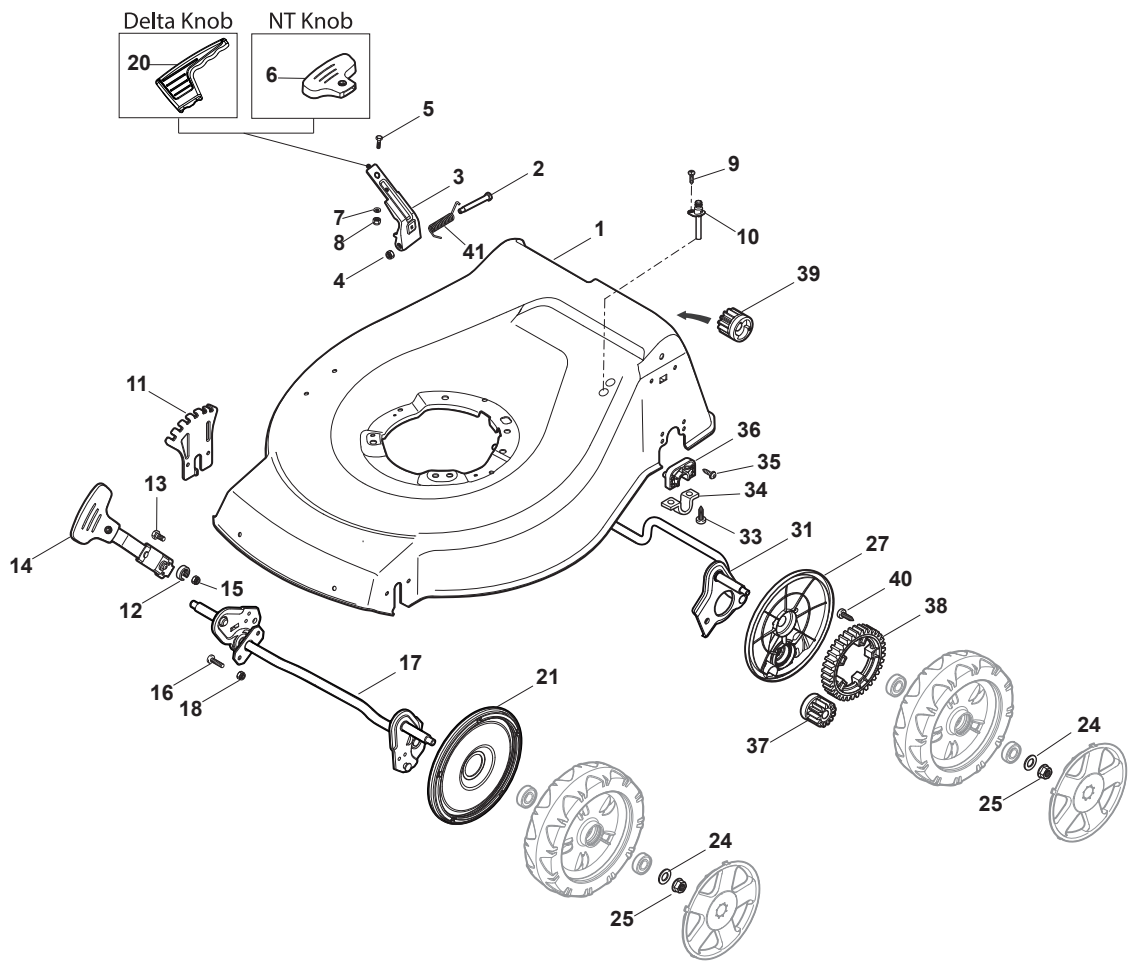

THIS INFORMATION IS NOT INTENDED FOR SALE OR RESALE, AND THIS NOTICE MUST REMAIN ON ALL COPIES.

Fig.	Quantity	Part No	Description	Notes
20	1	322394522/0	Knob	Delta Knob
1	1	381004536/0	Red Deck	
1	1	381004538/0	Red Deck	Side Discharge
1	1	381004562/0	Yellow Deck	
1	1	381004731/0	Grey Deck	Side Discharge
1	1	381004741/0	Grey Deck	
2	1	122534131/0	Pin	
3	1	322322851/0	Lever, Height Adjustment	
4	1	112154510/0	Nut	
5	1	112788512/0	Screw	
6	1	322394503/0	Knob	NT Knob
7	1	112521310/0	Washer	
8	1	112150000/0	Nut	
9	1	112728450/0	Screw	
10	1	322034002/0	Washing Connection	
11	1	322735587/0	Sector, Height Adjustment	
12	2	122171002/0	Spacer	
13	2	112789000/0	Screw	
14	1	381003351/0	Wheels Adjusting Lever	
15	2	112154330/0	Nut	
16	4	112727803/0	Screw	
17	1	381002881/1	Front Wheel Axle	
18	4	112154510/0	Nut	
21	2	322600145/0	Protection, Wheel	
24	4	112521350/0	Washer	
25	4	112155000/0	Nut	
27	2	322600207/0	Protection, Wheel	
31	1	381302827/0	Rear Wheel Axle	
33	4	112728697/0	Screw	
34	2	322545152/0	Plate	
35	4	112728697/0	Screw	
36	2	322785304/1	Support	
37	1	122570120/1	Pinion Left	
38	2	322120114/0	Wheels Crown	
39	1	122570110/1	Pinion Right	
40	6	112728706/0	Screw	
41	1	122446192/0	Spring	

Fig.	Quantity	Part No	Description	Notes
1	1	322108295/1	Side Ejection Conveyor	
2	1	322600313/0	Ejection Guard	
3	2	112727803/0	Screw	
4	1	322806639/0	Fulcrum Pin	
5	2	112154510/0	Nut	
6	2	118203853/0	Screw	
7	1	122450456/0	Spring	
8	1	122517869/1	Pin	
9	2	112604896/0	Crown Fastener	