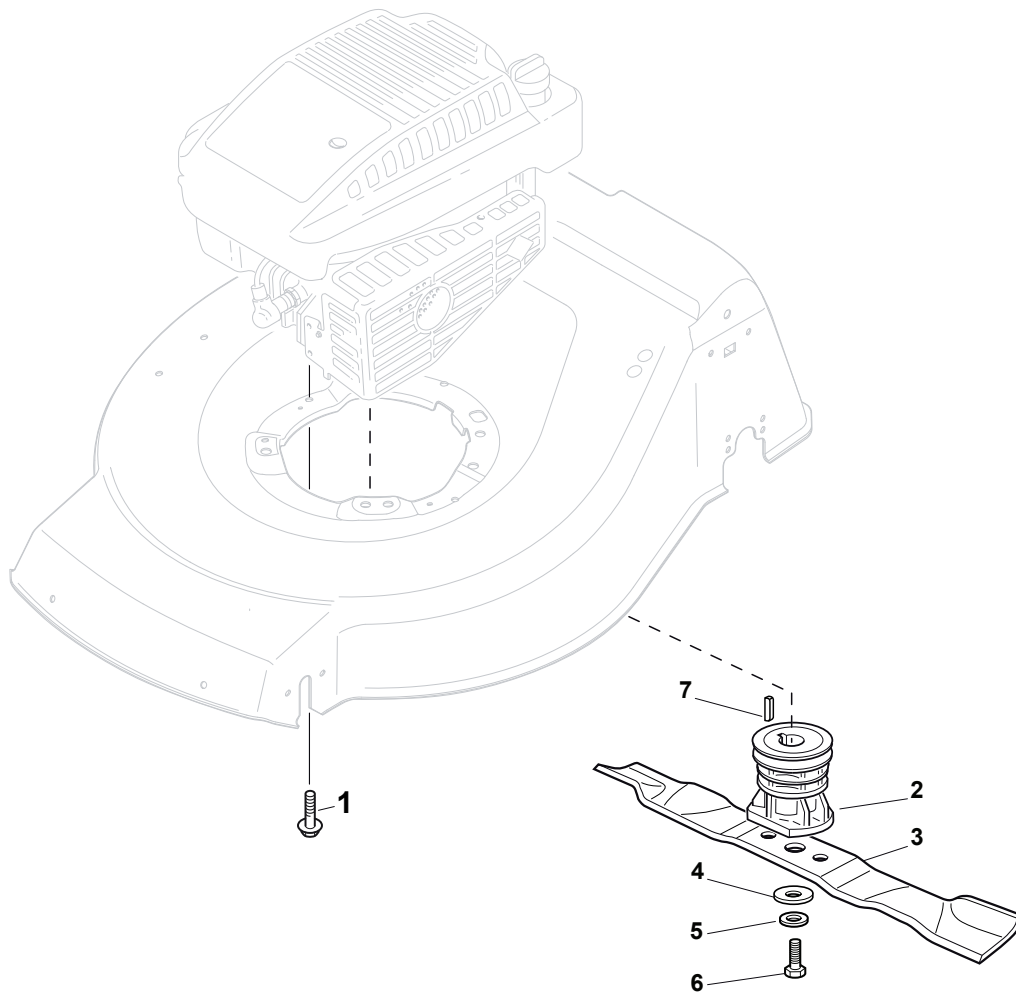

Fig.	Quantity	Part No	Description	Notes
1	3	112735108/1	Screw	
2	1	122465607/3	Hub With Pulley, Crankshaft Ø 22.2	for B&S and GGP Engines
2	1	122465608/2	Hub With Pulley, Crankshaft Ø 25	for HONDA Engines
3	1	181004397/0	Blade Winged	
4	1	122160400/0	Elastic Disc	
5	1	112523080/0	Washer	
6	1	112735698/0	Screw	
7	1	112139100/0	Feather, Crankshaft Ø 22,2	for B&S and GGP Engines
7	1	112139150/0	Feather, Crankshaft Ø 25	for HONDA Engines