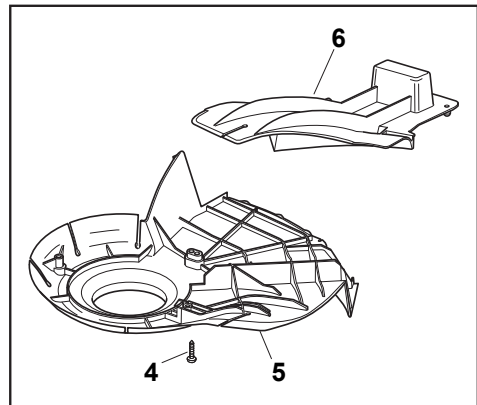

CARTER STANDARD (No Mulching)

CARTER MULCHING (No Mulching)

KIT MULCHING

Fig.	Quantity	Part No	Description	Notes
1	1	322291150/0	Rubber Insert	
2	1	122060192/0	Belt Protection	
3	1	112728530/0	Screw	
4	3	112728530/0	Screw	
5	1	322060198/1	Belt Protection	Not for BBC models
6	1	322140223/0	Deflector	
7	1	322500102/0	Front Combi	
8	2	112523000/1	Washer	
9	2	112728124/0	Screw	

Fig.	Quantity	Part No	Description	Notes
1	1	322108295/1	Side Ejection Conveyor	
2	1	322600313/0	Ejection Guard	
3	2	112727803/0	Screw	
4	1	322806639/0	Fulcrum Pin	
5	2	112154510/0	Nut	
6	2	118203853/0	Screw	
7	1	122450456/0	Spring	
8	1	122517869/1	Pin	
9	2	112604896/0	Crown Fastener	