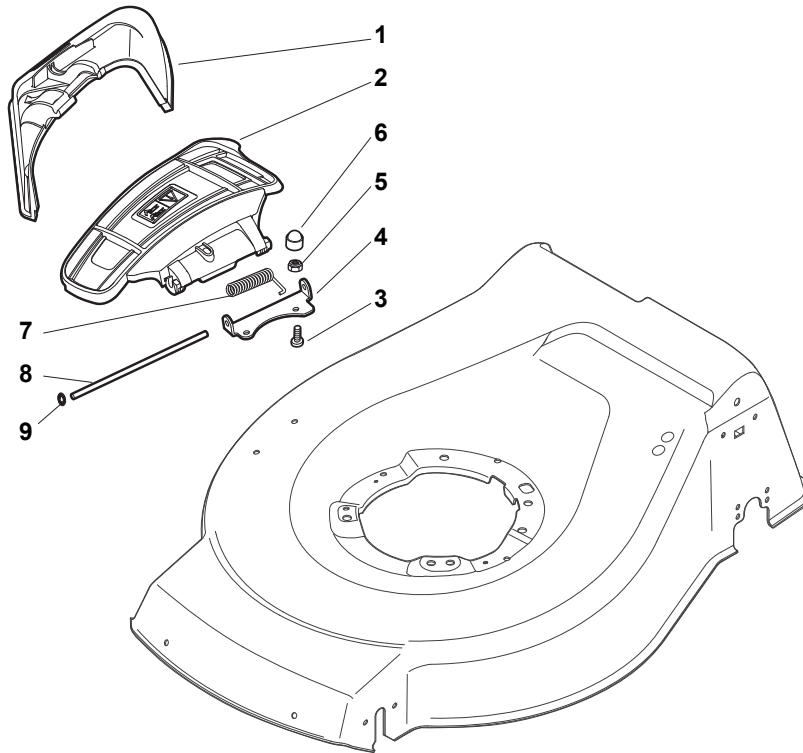

THIS INFORMATION IS NOT INTENDED FOR SALE OR RESALE, AND THIS NOTICE MUST REMAIN ON ALL COPIES.

Fig.	Quantity	Part No	Description	Notes
20	1	322394522/0	Knob	Delta Knob
1	1	381004536/0	Red Deck	
1	1	381004538/0	Red Deck	Side Discharge
1	1	381004562/0	Yellow Deck	
1	1	381004731/0	Grey Deck	Side Discharge
1	1	381004741/0	Grey Deck	
2	1	122534131/0	Pin	
3	1	322322851/0	Lever, Height Adjustment	
4	1	112154510/0	Nut	
5	1	112788512/0	Screw	
6	1	322394503/0	Knob	NT Knob
7	1	112521310/0	Washer	
8	1	112150000/0	Nut	
9	1	112728450/0	Screw	
10	1	322034002/0	Washing Connection	
11	1	322735587/0	Sector, Height Adjustment	
12	2	122171002/0	Spacer	
13	2	112789000/0	Screw	
14	1	381003351/0	Wheels Adjusting Lever	
15	2	112154330/0	Nut	
16	4	112727803/0	Screw	
17	1	381002881/1	Front Wheel Axle	
18	4	112154510/0	Nut	
21	2	322600145/0	Protection, Wheel	
24	4	112521350/0	Washer	
25	4	112155000/0	Nut	
27	2	322600207/0	Protection, Wheel	
31	1	381302827/0	Rear Wheel Axle	
33	4	112728697/0	Screw	
34	2	322545152/0	Plate	
35	4	112728697/0	Screw	
36	2	322785304/1	Support	
37	1	122570120/1	Pinion Left	
38	2	322120114/0	Wheels Crown	
39	1	122570110/1	Pinion Right	
40	6	112728706/0	Screw	
41	1	122446192/0	Spring	

Fig.	Quantity	Part No	Description	Notes
1	1	322108295/1	Side Ejection Conveyor	
2	1	322600313/0	Ejection Guard	
3	2	112727803/0	Screw	
4	1	322806639/0	Fulcrum Pin	
5	2	112154510/0	Nut	
6	2	118203853/0	Screw	
7	1	122450456/0	Spring	
8	1	122517869/1	Pin	
9	2	112604896/0	Crown Fastener	