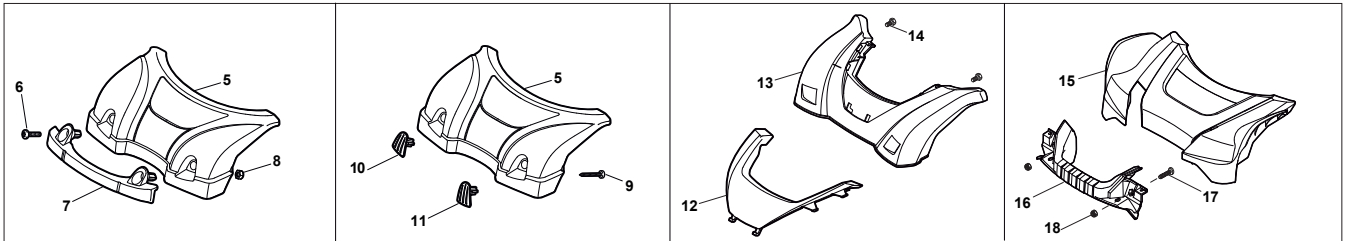

THIS INFORMATION IS NOT INTENDED FOR SALE OR RESALE, AND THIS NOTICE MUST REMAIN ON ALL COPIES.

Fig.	Quantity	Part No	Description	Notes
20	1	322394522/0	Knob	Delta Knob
1	1	381004536/0	Red Deck	
1	1	381004538/0	Red Deck	Side Discharge
1	1	381004562/0	Yellow Deck	
1	1	381004731/0	Grey Deck	Side Discharge
1	1	381004741/0	Grey Deck	
2	1	122534131/0	Pin	
3	1	322322851/0	Lever, Height Adjustment	
4	1	112154510/0	Nut	
5	1	112788512/0	Screw	
6	1	322394503/0	Knob	NT Knob
7	1	112521310/0	Washer	
8	1	112150000/0	Nut	
9	1	112728450/0	Screw	
10	1	322034002/0	Washing Connection	
11	1	322735587/0	Sector, Height Adjustment	
12	2	122171002/0	Spacer	
13	2	112789000/0	Screw	
14	1	381003351/0	Wheels Adjusting Lever	
15	2	112154330/0	Nut	
16	4	112727803/0	Screw	
17	1	381002881/1	Front Wheel Axle	
18	4	112154510/0	Nut	
21	2	322600145/0	Protection, Wheel	
24	4	112521350/0	Washer	
25	4	112155000/0	Nut	
27	2	322600207/0	Protection, Wheel	
31	1	381302827/0	Rear Wheel Axle	
33	4	112728697/0	Screw	
34	2	322545152/0	Plate	
35	4	112728697/0	Screw	
36	2	322785304/1	Support	
37	1	122570120/1	Pinion Left	
38	2	322120114/0	Wheels Crown	
39	1	122570110/1	Pinion Right	
40	6	112728706/0	Screw	
41	1	122446192/0	Spring	

Fig.	Quantity	Part No	Description	Notes
1	1	322108295/1	Side Ejection Conveyor	
2	1	322600313/0	Ejection Guard	
3	2	112727803/0	Screw	
4	1	322806639/0	Fulcrum Pin	
5	2	112154510/0	Nut	
6	2	118203853/0	Screw	
7	1	122450456/0	Spring	
8	1	122517869/1	Pin	
9	2	112604896/0	Crown Fastener	