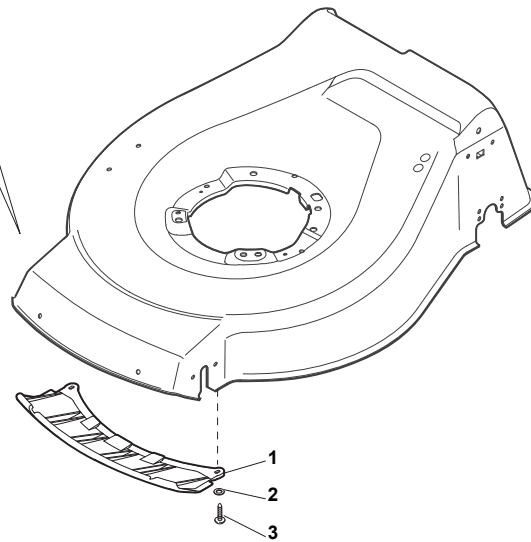

THIS INFORMATION IS NOT INTENDED FOR SALE OR RESALE, AND THIS NOTICE MUST REMAIN ON ALL COPIES.

Fig.	Quantity	Part No	Description	Notes
20	1	322394522/0	Knob	Delta Knob
1	1	381004536/0	Red Deck	
1	1	381004538/0	Red Deck	Side Discharge
1	1	381004562/0	Yellow Deck	
1	1	381004731/0	Grey Deck	Side Discharge
1	1	381004741/0	Grey Deck	
2	1	122534131/0	Pin	
3	1	322322851/0	Lever, Height Adjustment	
4	1	112154510/0	Nut	
5	1	112788512/0	Screw	
6	1	322394503/0	Knob	NT Knob
7	1	112521310/0	Washer	
8	1	112150000/0	Nut	
9	1	112728450/0	Screw	
10	1	322034002/0	Washing Connection	
11	1	322735587/0	Sector, Height Adjustment	
12	2	122171002/0	Spacer	
13	2	112789000/0	Screw	
14	1	381003351/0	Wheels Adjusting Lever	
15	2	112154330/0	Nut	
16	4	112727803/0	Screw	
17	1	381002881/1	Front Wheel Axle	
18	4	112154510/0	Nut	
21	2	322600145/0	Protection, Wheel	
24	4	112521350/0	Washer	
25	4	112155000/0	Nut	
27	2	322600207/0	Protection, Wheel	
31	1	381302827/0	Rear Wheel Axle	
33	4	112728697/0	Screw	
34	2	322545152/0	Plate	
35	4	112728697/0	Screw	
36	2	322785304/1	Support	
37	1	122570120/1	Pinion Left	
38	2	322120114/0	Wheels Crown	
39	1	122570110/1	Pinion Right	
40	6	112728706/0	Screw	
41	1	122446192/0	Spring	

Fig.	Quantity	Part No	Description	Notes
1	1	322108295/1	Side Ejection Conveyor	
2	1	322600313/0	Ejection Guard	
3	2	112727803/0	Screw	
4	1	322806639/0	Fulcrum Pin	
5	2	112154510/0	Nut	
6	2	118203853/0	Screw	
7	1	122450456/0	Spring	
8	1	122517869/1	Pin	
9	2	112604896/0	Crown Fastener	