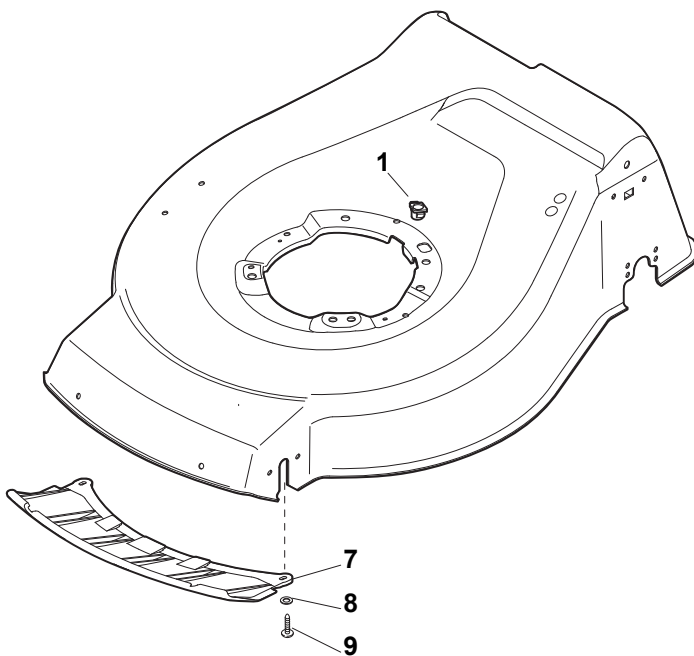

CARTER STANDARD (No Mulching)

CARTER MULCHING (No Mulching)

KIT MULCHING

Fig.	Quantity	Part No	Description	Notes
1	1	322291150/0	Rubber Insert	
2	1	122060192/0	Belt Protection	
3	1	112728530/0	Screw	
4	3	112728530/0	Screw	
5	1	322060198/1	Belt Protection	Not for BBC models
6	1	322140223/0	Deflector	
7	1	322500102/0	Front Combi	
8	2	112523000/1	Washer	
9	2	112728124/0	Screw	

Fig.	Quantity	Part No	Description	Notes
1	1	322108295/1	Side Ejection Conveyor	
2	1	322600313/0	Ejection Guard	
3	2	112727803/0	Screw	
4	1	322806639/0	Fulcrum Pin	
5	2	112154510/0	Nut	
6	2	118203853/0	Screw	
7	1	122450456/0	Spring	
8	1	122517869/1	Pin	
9	2	112604896/0	Crown Fastener	