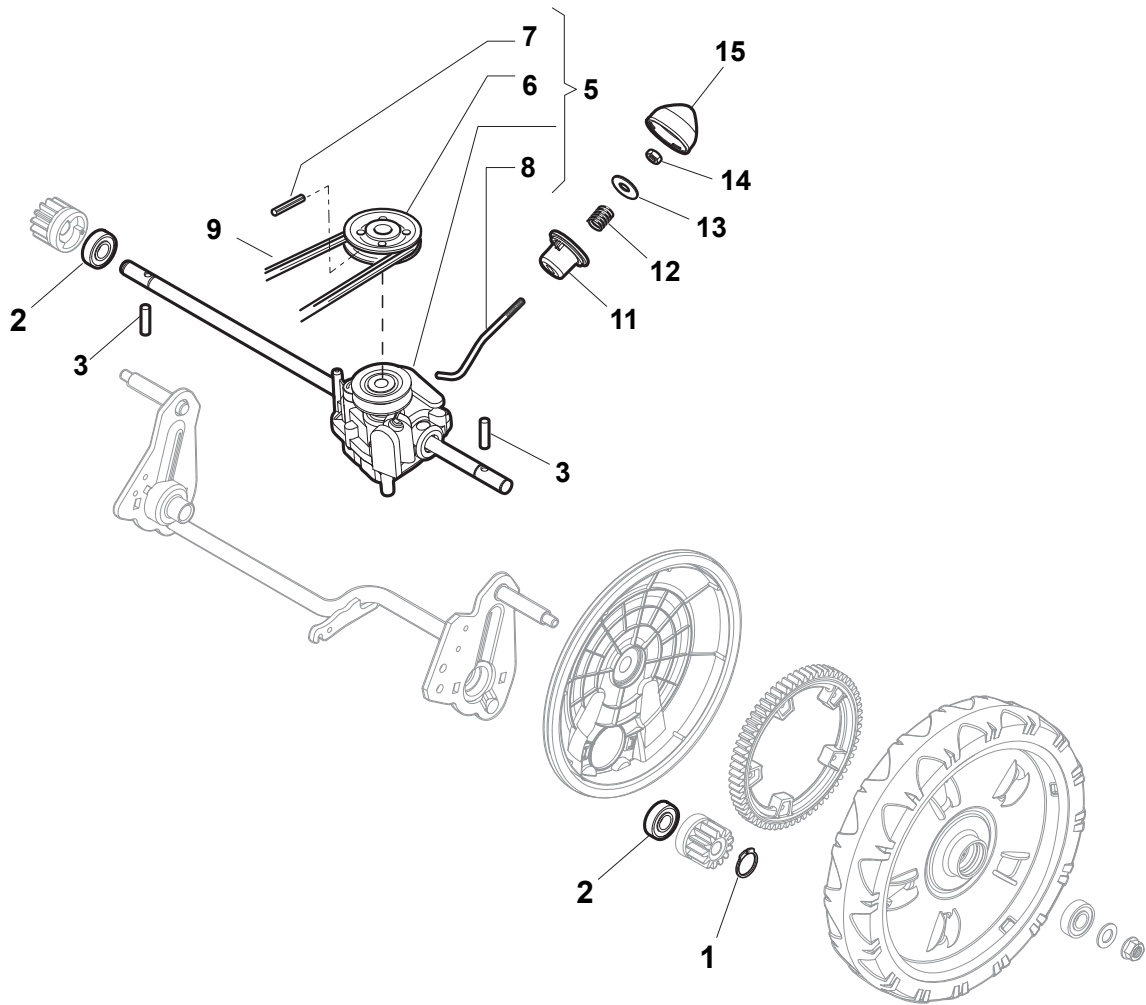

Fig.	Quantity	Part No	Description	Notes
1	1	322108295/1	Side Ejection Conveyor	
2	1	322600313/0	Ejection Guard	
3	2	112727803/0	Screw	
4	1	322806639/0	Fulcrum Pin	
5	2	112154510/0	Nut	
6	2	118203853/0	Screw	
7	1	122450456/0	Spring	
8	1	122517869/1	Pin	
9	2	112604896/0	Crown Fastener	

Fig.	Quantity	Part No	Description	Notes
1	1	481007160/0	Throttle Cable	
2	1	381007221/0	Dashboard Throttle Lever	SV40-RV 40-V35 Engine / B&S 450-500 Series
2	1	381007280/2	Dashboard Throttle Lever	
3	2	112735105/0	Screw	
4	1	322981467/0	Plate	
5	1	112791500/0	Screw	
6	1	112530060/0	Spring Washer	
7	1	112523040/0	Washer	
8	1	112523040/0	Washer	
9	1	112154510/0	Nut	
10	1	322120189/0	Red Dashboard	
11	1	114357646/1	Label	
11	1	114356743/1	Label	
12	1	122943006/0	Screw	
13	1	112728460/0	Screw	
14	1	381008609/0	Outfit, Screws	

Fig.	Quantity	Part No	Description	Notes
1	1	481007160/0	Throttle Cable	
2	1	381007221/0	Dashboard Throttle Lever	SV40-RV 40-V35 Engine / B&S 450-500 Series
2	1	381007280/2	Dashboard Throttle Lever	
3	2	112735105/0	Screw	
4	1	322981467/0	Plate	
5	1	112791500/0	Screw	
6	1	112530060/0	Spring Washer	
7	1	112523040/0	Washer	
8	1	112523040/0	Washer	
9	1	112154510/0	Nut	
10	1	422120152/0	Yellow Dashboard	Yellow
10	1	422120154/0	Red Dashboard	Red
10	1	422120158/0	Black Dashboard	Black
11	1	114357646/1	Label	
11	1	114356743/1	Label	
12	1	122943006/0	Screw	
13	1	112728460/0	Screw	
14	1	381008609/0	Outfit, Screws	

Fig.	Quantity	Part No	Description	Notes
1	2	112608600/0	Seeger	
2	2	119216035/0	Bearing	
3	2	122753000/0	Pin	
5	1	181003076/1	Gear Box	
6	1	122601904/0	Pulley	
7	1	112645700/0	Elastic Pin	
8	1	122033283/0	Adjustment Rod	
9	1	135063800/0	Trapezoidal Belt	
11	1	122041957/1	Bushing	
12	1	122450063/0	Spring	
13	1	322680009/0	Washer	
14	1	112154510/0	Nut	
15	1	122110230/0	Hub Cover	