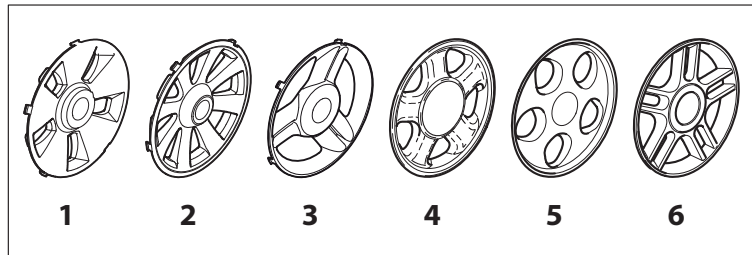

# NT 484 TR/E - 484 TRQ/E

WBH Petrol Steel Wheels and Hub Caps

Issue 9 - 2015

Fig.	Quantity	Part No	Description	Notes
1	2	381007477/0	Wheel	
2	8	119216035/0	Bearing	
3	2	322110640/0	Hub Cap Grey	
4	2	381007483/1	Wheel	