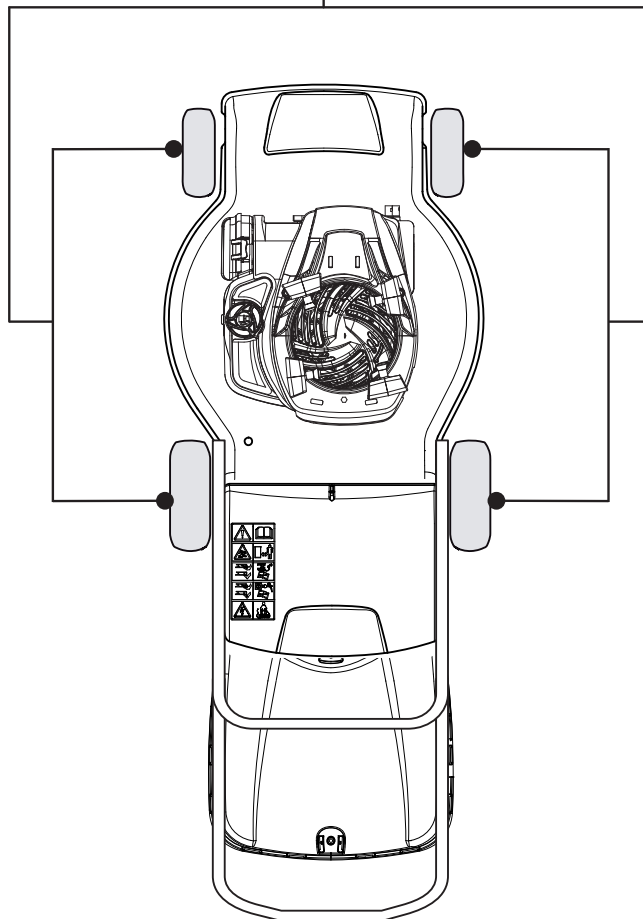

THIS INFORMATION IS NOT INTENDED FOR SALE OR RESALE, AND THIS NOTICE MUST REMAIN ON ALL COPIES.

Fig.	Quantity	Part No	Description	Notes
20	1	322394522/0	Knob	Delta Knob
1	1	381004536/0	Red Deck	
1	1	381004538/0	Red Deck	Side Discharge
1	1	381004562/0	Yellow Deck	
1	1	381004731/0	Grey Deck	Side Discharge
1	1	381004741/0	Grey Deck	
2	1	122534131/0	Pin	
3	1	322322851/0	Lever, Height Adjustment	
4	1	112154510/0	Nut	
5	1	112788512/0	Screw	
6	1	322394503/0	Knob	NT Knob
7	1	112521310/0	Washer	
8	1	112150000/0	Nut	
9	1	112728450/0	Screw	
10	1	322034002/0	Washing Connection	
11	1	322735587/0	Sector, Height Adjustment	
12	2	122171002/0	Spacer	
13	2	112789000/0	Screw	
14	1	381003351/0	Wheels Adjusting Lever	
15	2	112154330/0	Nut	
16	4	112727803/0	Screw	
17	1	381002881/1	Front Wheel Axle	
18	4	112154510/0	Nut	
21	2	322600145/0	Protection, Wheel	
24	4	112521350/0	Washer	
25	4	112155000/0	Nut	
27	2	322600207/0	Protection, Wheel	
31	1	381302827/0	Rear Wheel Axle	
33	4	112728697/0	Screw	
34	2	322545152/0	Plate	
35	4	112728697/0	Screw	
36	2	322785304/1	Support	
37	1	122570120/1	Pinion Left	
38	2	322120114/0	Wheels Crown	
39	1	122570110/1	Pinion Right	
40	6	112728706/0	Screw	
41	1	122446192/0	Spring	

Fig.	Quantity	Part No	Description	Notes
1	1	322108295/1	Side Ejection Conveyor	
2	1	322600313/0	Ejection Guard	
3	2	112727803/0	Screw	
4	1	322806639/0	Fulcrum Pin	
5	2	112154510/0	Nut	
6	2	118203853/0	Screw	
7	1	122450456/0	Spring	
8	1	122517869/1	Pin	
9	2	112604896/0	Crown Fastener	

# NT 484 TR/E - 484 TRQ/E

WBH Petrol Steel Wheels and Hub Caps

Issue 9 - 2015

Fig.	Quantity	Part No	Description	Notes
1	2	381007477/0	Wheel	
2	8	119216035/0	Bearing	
3	2	322110640/0	Hub Cap Grey	
4	2	381007483/1	Wheel	